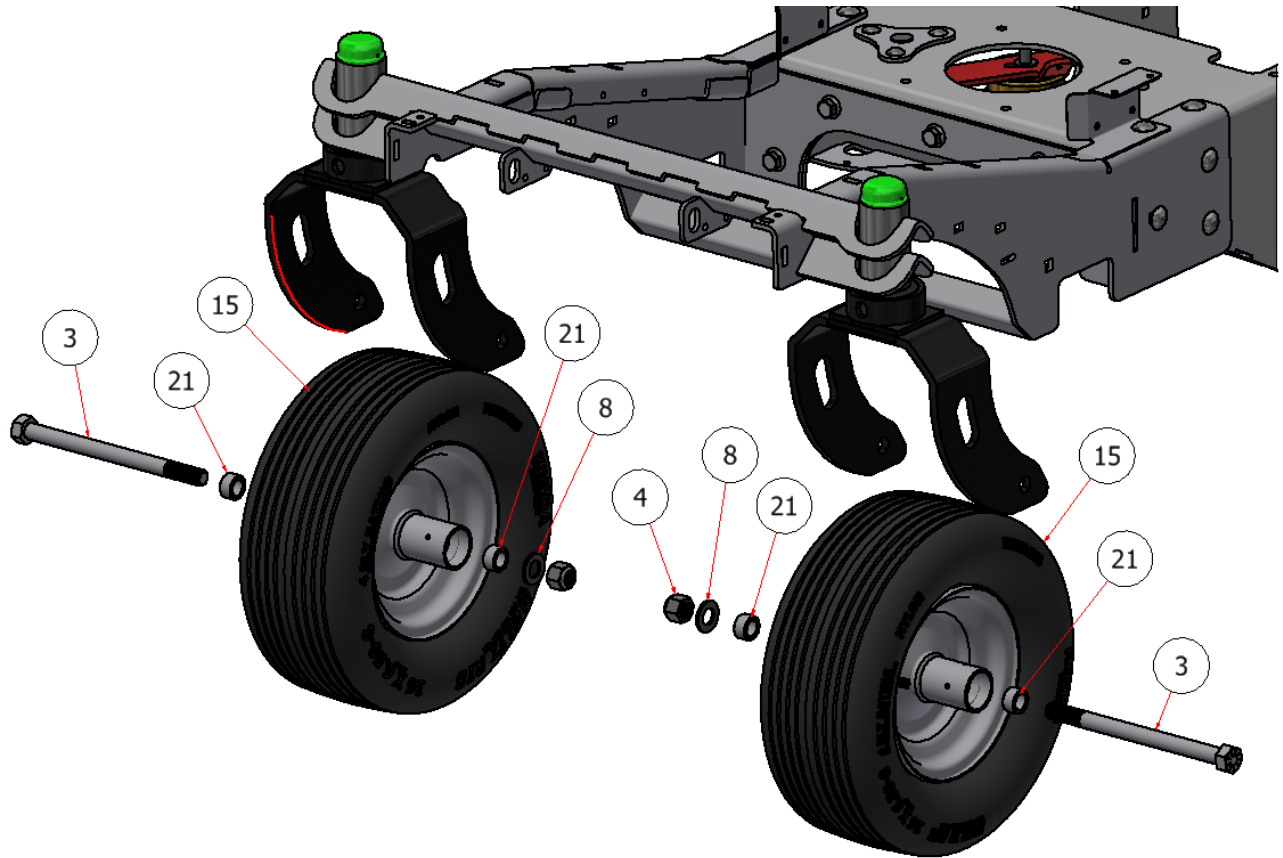

FRONT TIRES SG54 ASSEMBLY

PARTS LIST			
ITEM	QTY	PART NUMBER	DESCRIPTION
3	2	HHCS5-3410	AXLE BOLT - 3/4-10 x 10
4	2	SSNNC-34	NYLOCK, SS - 3/4-10
8	2	FWSS-34	FLAT WASHER, SS - 3/4
15	2	T90019	FRONT TIRE ASSEMBLY
21	4	T90315	BUSHING, FRONT WHEEL

EXPLODED VIEW		
PART NO.	REV.	DESCRIPTION
SG54EV-020	A	FRONT TIRES SG54 ASSEMBLY