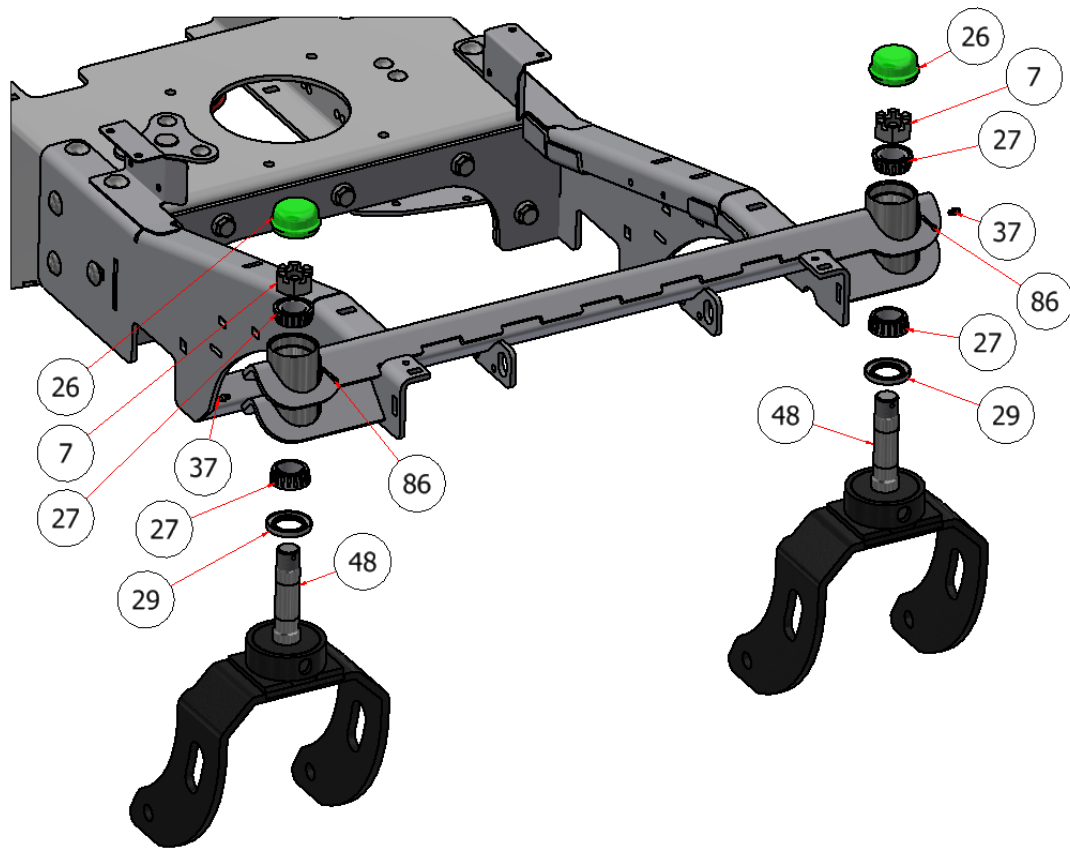

FRONT YOKES SG54 ASSEMBLY

PARTS LIST			
ITEM	QTY	PART NUMBER	DESCRIPTION
7	2	T90313	HEX NUT, SLOTTED
26	2	T90306	METAL DUST CAP
27	4	T90308	BEARING, SPINDLE
29	2	T90302	SEAL, SPINDLE
48	2	W22-144	FRONT TIRE YOKE, CASTER LOCK
86	2	CPSS 532X112	COTTER PIN, STEEL

EXPLODED VIEW		
PART NO.	REV.	DESCRIPTION
SG54EV-019	A	FRONT YOKES SG54 ASSEMBLY