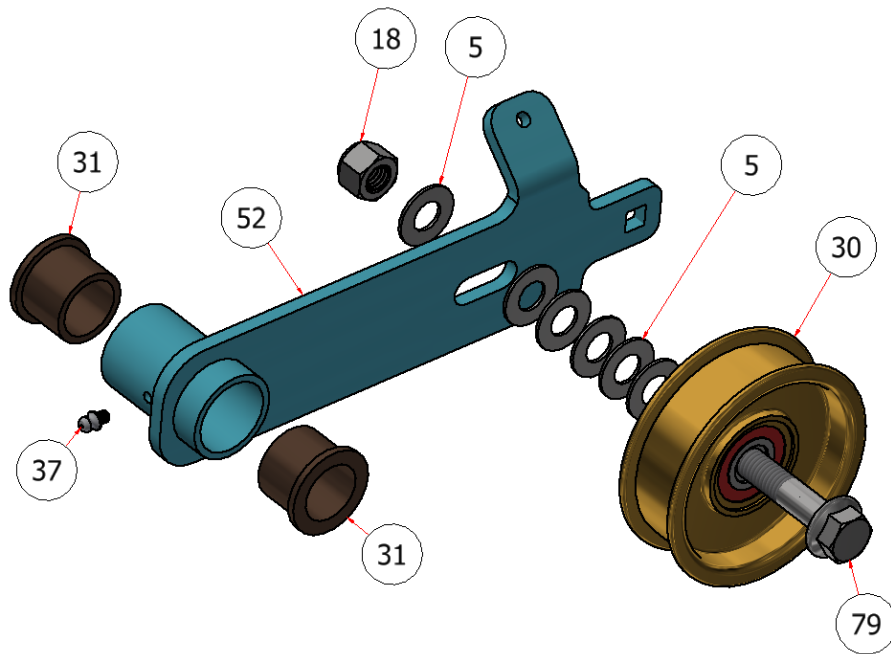

# IDLER ARM SG54 ASSEMBLY

PARTS LIST			
ITEM	QTY	PART NUMBER	DESCRIPTION
5	6	FWSS-12	FLAT WASHER SAE, SS - 1/2
18	9	SSNNC-12	NYLOCK, SS - 1/2-13
30	1	H82003	IDLER PULLEY
31	2	C60304	BUSHING, OIL INFUSED
37	3	6F-316D	GREASE FITTING
52	1	W21-363	IDLER ARM
79	1	HFC5-12214	HEX FLANGE BOLT, 1/2-13 X 2 1/4

# IDLER ARM SG54 ASSEMBLY

PARTS LIST			
ITEM	QTY	PART NUMBER	DESCRIPTION
6	1	ECSS-098	SNAP RING
80	1	SHJN-1-14	FLAT WASHER, SS - 1

EXPLODED VIEW		
PART NO.	REV.	DESCRIPTION
SG54EV-013	A	IDLER ARM SG54 ASSEMBLY