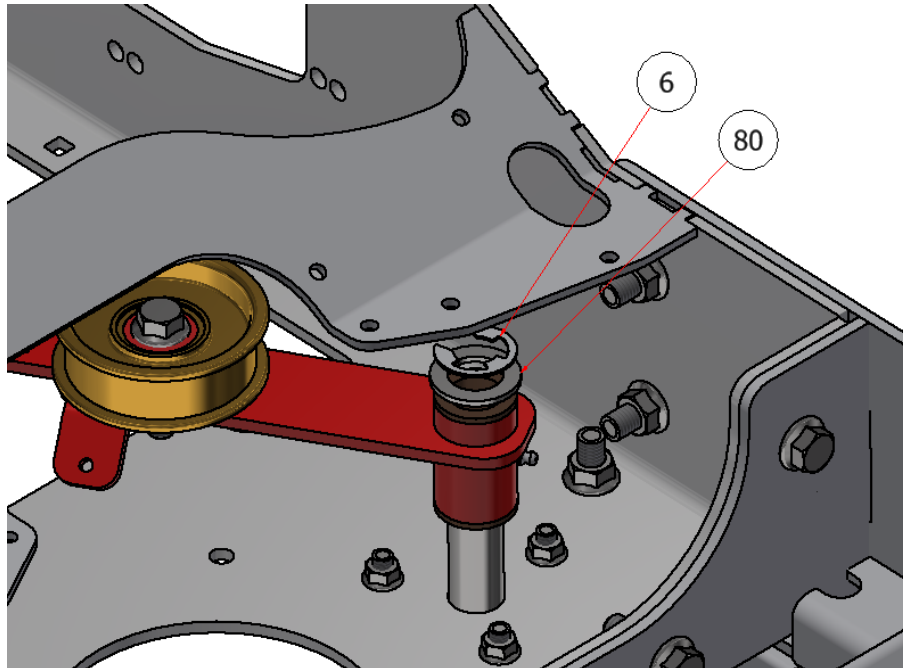

# IDLER ARM SG54 ASSEMBLY

PARTS LIST			
ITEM	QTY	PART NUMBER	DESCRIPTION
5	6	FWSS-12	FLAT WASHER SAE, SS - 1/2
18	9	SSNNC-12	NYLOCK, SS - 1/2-13
30	1	H82003	IDLER PULLEY
31	2	C60304	BUSHING, OIL INFUSED
37	3	6F-316D	GREASE FITTING
52	1	W21-363	IDLER ARM
79	1	HFC5-12214	HEX FLANGE BOLT, 1/2-13 X 2 1/4

# IDLER ARM SG54 ASSEMBLY

PARTS LIST			
ITEM	QTY	PART NUMBER	DESCRIPTION
6	1	ECSS-098	SNAP RING
80	1	SHJN-1-14	FLAT WASHER, SS - 1

EXPLODED VIEW		
PART NO.	REV.	DESCRIPTION
SG54EV-013	A	IDLER ARM SG54 ASSEMBLY