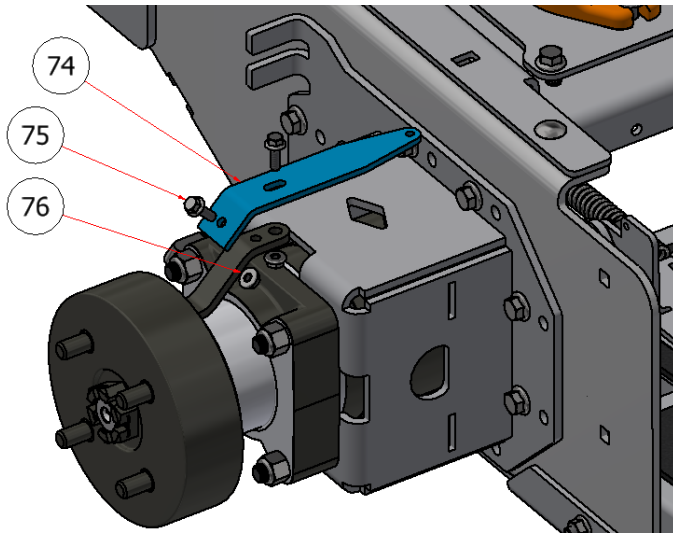

PARKING BRAKE SG54 ASSEMBLY

PARTS LIST			
ITEM	QTY	PART NUMBER	DESCRIPTION
9	7	SSNNC-38	NYLOCK, SS - 3/8-16
10	11	FWSS-38	FLAT WASHER, SS - 3/8
71	1	R21-310	BRAKE PEDDEL
73	2	CB-38114	CARRIAGE BOLT, SS - 3/8 X 1-1/4
85	2	C60112	SPRING, IDLER

PARKING BRAKE SG54 ASSEMBLY

PARTS LIST			
ITEM	QTY	PART NUMBER	DESCRIPTION
74	2	R21-362	PARKING BRAKE BRACKET, SG54
75	4	HFSSC-1475	HEX FLANGE BOLT, 1/4 X 3/4
76	4	HFNCS-14S	HEX FLANGE NUT, 1/4

PARTS LIST			
ITEM	QTY	PART NUMBER	DESCRIPTION
72	4	2447K110	CLEVIS, PARKING BRAKE CABLE
77	4	D71018	CABLE, PARKING BRAKE

EXPLODED VIEW		
PART NO.	REV.	DESCRIPTION
SG54EV-023	A	PARKING BRAKE SG54 ASSEMBLY