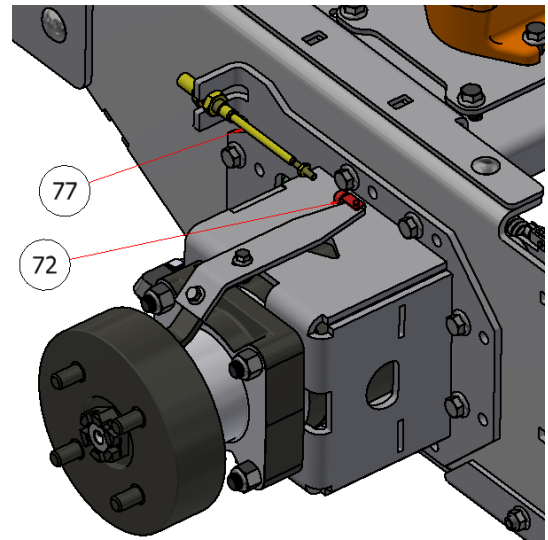

PARKING BRAKE SG54 ASSEMBLY

PARTS LIST			
ITEM	QTY	PART NUMBER	DESCRIPTION
9	7	SSNNC-38	NYLOCK, SS - 3/8-16
10	11	FWSS-38	FLAT WASHER, SS - 3/8
71	1	R21-310	BRAKE PEDDEL
73	2	CB-38114	CARRIAGE BOLT, SS - 3/8 X 1-1/4
85	2	C60112	SPRING, IDLER

PARKING BRAKE SG54 ASSEMBLY

PARTS LIST			
ITEM	QTY	PART NUMBER	DESCRIPTION
74	2	R21-362	PARKING BRAKE BRACKET, SG54
75	4	HFSSC-1475	HEX FLANGE BOLT, 1/4 X 3/4
76	4	HFNCS-14S	HEX FLANGE NUT, 1/4

PARTS LIST			
ITEM	QTY	PART NUMBER	DESCRIPTION
72	4	2447K110	CLEVIS, PARKING BRAKE CABLE
77	4	D71018	CABLE, PARKING BRAKE

EXPLODED VIEW		
PART NO.	REV.	DESCRIPTION
SG54EV-023	A	PARKING BRAKE SG54 ASSEMBLY