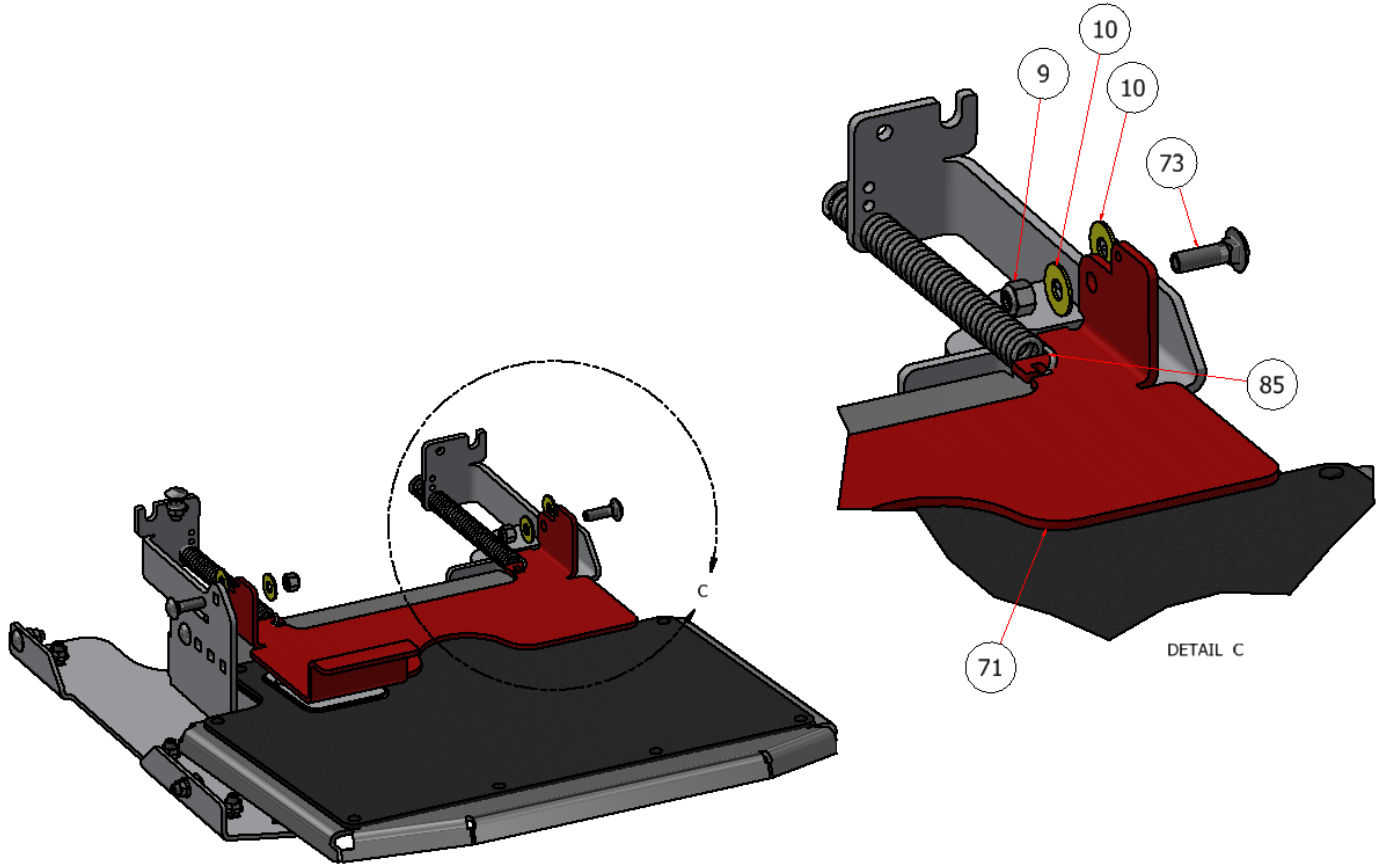

PARKING BRAKE SG54 ASSEMBLY

PARTS LIST			
ITEM	QTY	PART NUMBER	DESCRIPTION
9	7	SSNNC-38	NYLOCK, SS - 3/8-16
10	11	FWSS-38	FLAT WASHER, SS - 3/8
71	1	R21-310	BRAKE PEDDEL
73	2	CB-38114	CARRIAGE BOLT, SS - 3/8 X 1-1/4
85	2	C60112	SPRING, IDLER

PARKING BRAKE SG54 ASSEMBLY

PARTS LIST			
ITEM	QTY	PART NUMBER	DESCRIPTION
74	2	R21-362	PARKING BRAKE BRACKET, SG54
75	4	HFSSC-1475	HEX FLANGE BOLT, 1/4 X 3/4
76	4	HFNCS-14S	HEX FLANGE NUT, 1/4

PARTS LIST			
ITEM	QTY	PART NUMBER	DESCRIPTION
72	4	2447K110	CLEVIS, PARKING BRAKE CABLE
77	4	D71018	CABLE, PARKING BRAKE

EXPLODED VIEW		
PART NO.	REV.	DESCRIPTION
SG54EV-023	A	PARKING BRAKE SG54 ASSEMBLY