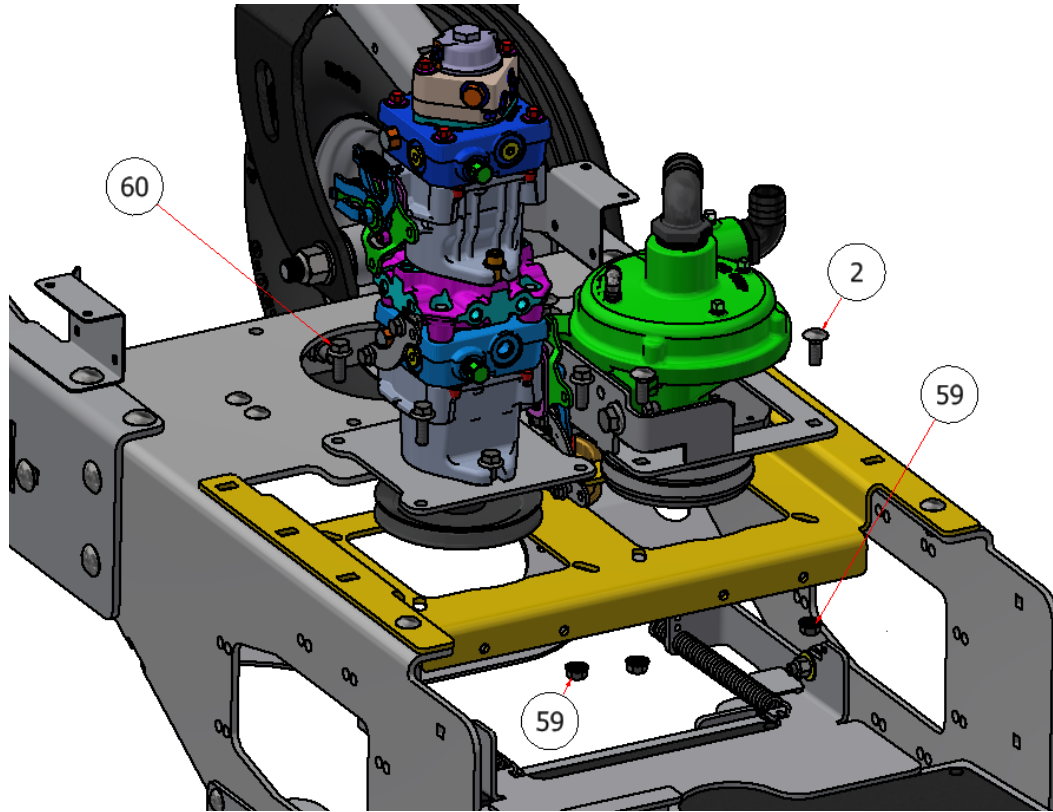

PUMP ASSEMBLY SG54 ASSEMBLY

PARTS LIST			
ITEM	QTY	PART NUMBER	DESCRIPTION
1	17	HFNCS-38S	HEX FLANGE NUT, SS - 3/8-16
2	26	CB-381SS	CARRIAGE BOLT, SS - 3/8-16 x 1
44	1	R21-304	CHASSIS, PUMP PLATE, SG54

PARTS LIST			
ITEM	QTY	PART NUMBER	DESCRIPTION
2	26	CB-381SS	CARRIAGE BOLT, SS - 3/8-16 x 1
59	26	HFNCS-375S	HEX FLANGE NUT, 3/8
60	20	HFSSC-381	HEX FLANGE BOLT, SS - 3/8-16 x 1

EXPLODED VIEW		
PART NO.	REV.	DESCRIPTION
SG54EV-024	A	PUMP ASSEMBLY SG54 ASSEMBLY