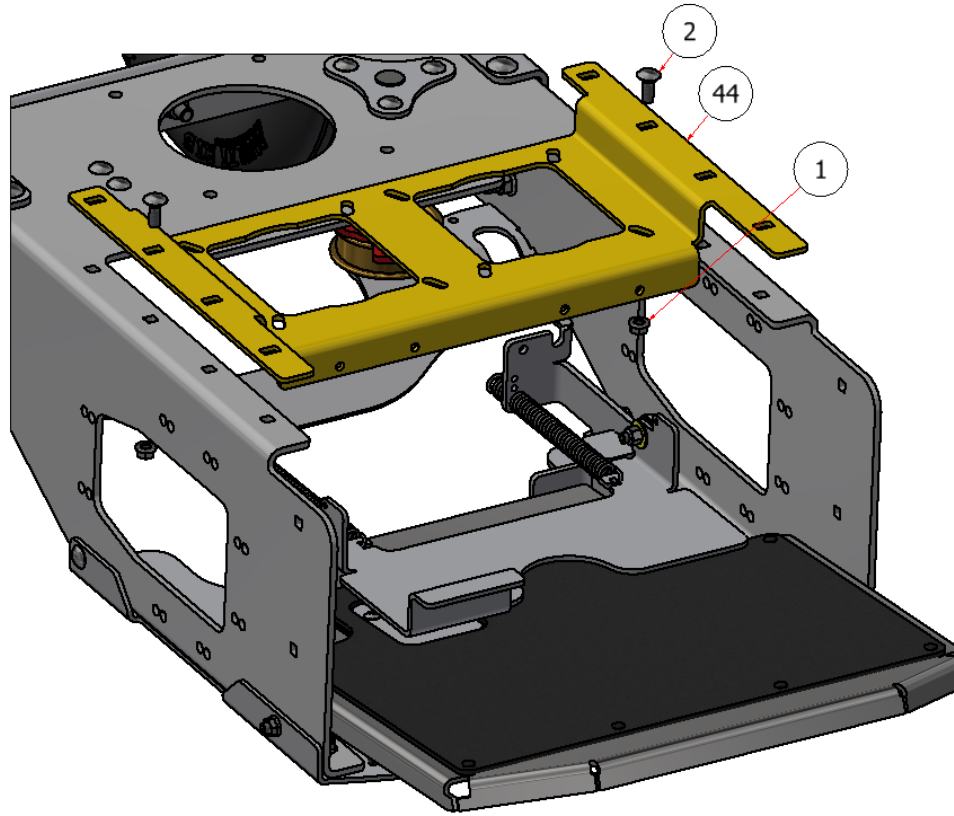

PUMP ASSEMBLY SG54 ASSEMBLY

PARTS LIST			
ITEM	QTY	PART NUMBER	DESCRIPTION
1	17	HFNCS-38S	HEX FLANGE NUT, SS - 3/8-16
2	26	CB-381SS	CARRIAGE BOLT, SS - 3/8-16 x 1
44	1	R21-304	CHASSIS, PUMP PLATE, SG54

PARTS LIST			
ITEM	QTY	PART NUMBER	DESCRIPTION
2	26	CB-381SS	CARRIAGE BOLT, SS - 3/8-16 x 1
59	26	HFNCS-375S	HEX FLANGE NUT, 3/8
60	20	HFSSC-381	HEX FLANGE BOLT, SS - 3/8-16 x 1

EXPLODED VIEW		
PART NO.	REV.	DESCRIPTION
SG54EV-024	A	PUMP ASSEMBLY SG54 ASSEMBLY