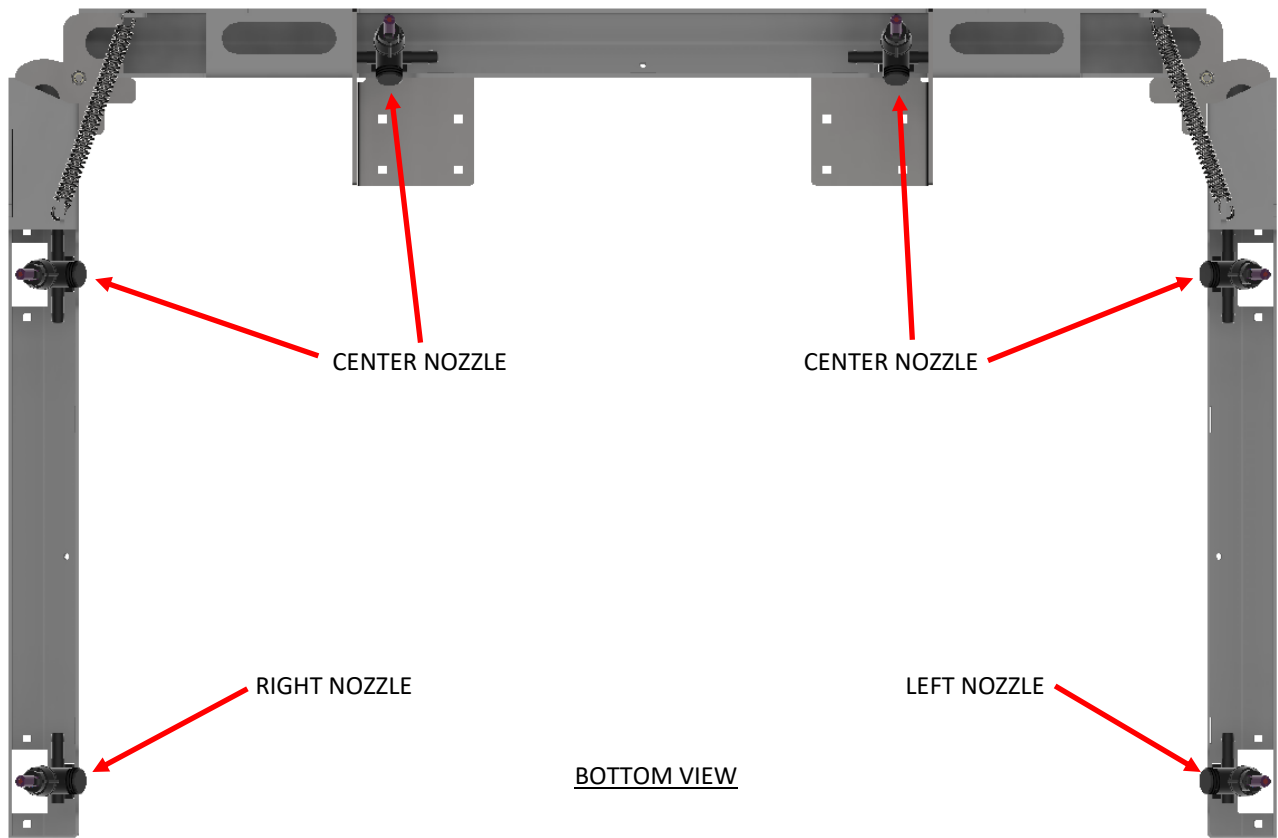

SPRAY NOZZLES & VALVE SG54 ASSEMBLY

PARTS LIST			
ITEM	QTY	PART NUMBER	DESCRIPTION
1	1	S51010	NOZZLE BODY, LEFT
2	1	S51012	RIGHT NOZZLE BODY
3	1	S51011	NOZZLE BODY, CENTER
4	3	S51010-N	NOZZLE BODY NUT, BRASS
5	3	S51200	TIP CAP
6	3	S50025	SPRAY TIP, LAVENDER
7	3	S51280	CHECK VALVE 50 MESH

PARTS LIST			
ITEM	QTY	PART NUMBER	DESCRIPTION
17	6	116190-112	SPRAY VALVE

SPRAY NOZZLES & VALVE SG54 ASSEMBLY

EXPLODED VIEW		
PART NO.	REV.	DESCRIPTION
SG54EV-025	A	SPRAY NOZZLES & VALVE SG54 ASSEMBLY