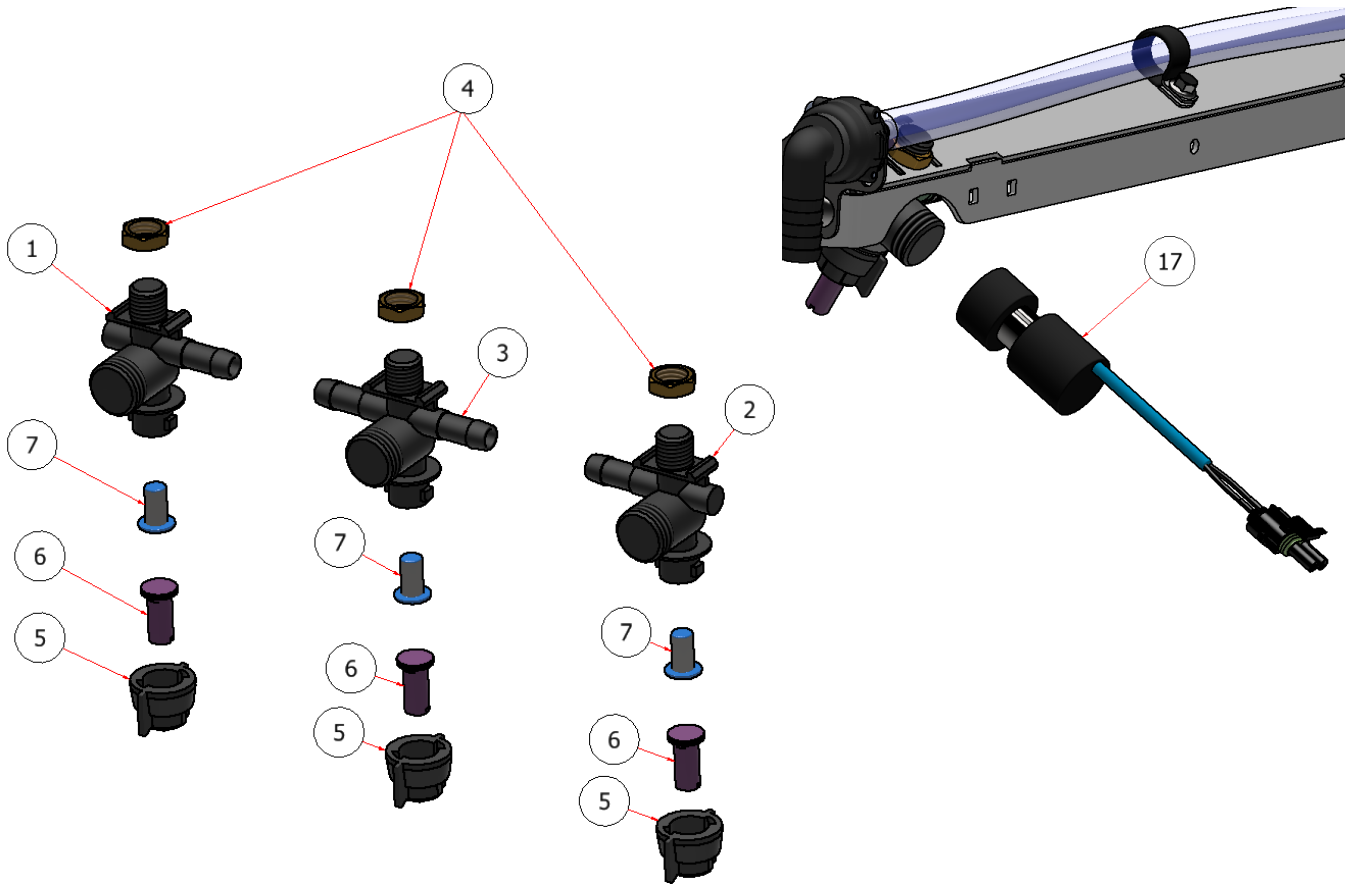

SPRAY NOZZLES & VALVE SG54 ASSEMBLY

PARTS LIST			
ITEM	QTY	PART NUMBER	DESCRIPTION
1	1	S51010	NOZZLE BODY, LEFT
2	1	S51012	RIGHT NOZZLE BODY
3	1	S51011	NOZZLE BODY, CENTER
4	3	S51010-N	NOZZLE BODY NUT, BRASS
5	3	S51200	TIP CAP
6	3	S50025	SPRAY TIP, LAVENDER
7	3	S51280	CHECK VALVE 50 MESH

PARTS LIST			
ITEM	QTY	PART NUMBER	DESCRIPTION
17	6	116190-112	SPRAY VALVE

SPRAY NOZZLES & VALVE SG54 ASSEMBLY

EXPLODED VIEW		
PART NO.	REV.	DESCRIPTION
SG54EV-025	A	SPRAY NOZZLES & VALVE SG54 ASSEMBLY