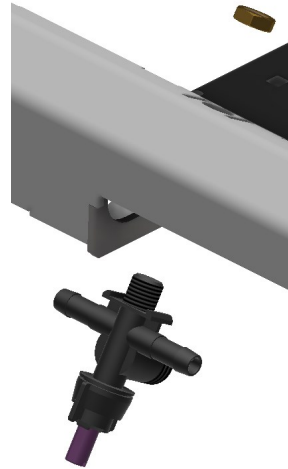

SPRAY NOZZLES & VALVE SG54 ASSEMBLY

PARTS LIST			
ITEM	QTY	PART NUMBER	DESCRIPTION
1	1	S51010	NOZZLE BODY, LEFT
2	1	S51012	RIGHT NOZZLE BODY
3	1	S51011	NOZZLE BODY, CENTER
4	3	S51010-N	NOZZLE BODY NUT, BRASS
5	3	S51200	TIP CAP
6	3	S50025	SPRAY TIP, LAVENDER
7	3	S51280	CHECK VALVE 50 MESH

PARTS LIST			
ITEM	QTY	PART NUMBER	DESCRIPTION
17	6	116190-112	SPRAY VALVE

SPRAY NOZZLES & VALVE SG54 ASSEMBLY

EXPLODED VIEW		
PART NO.	REV.	DESCRIPTION
SG54EV-025	A	SPRAY NOZZLES & VALVE SG54 ASSEMBLY