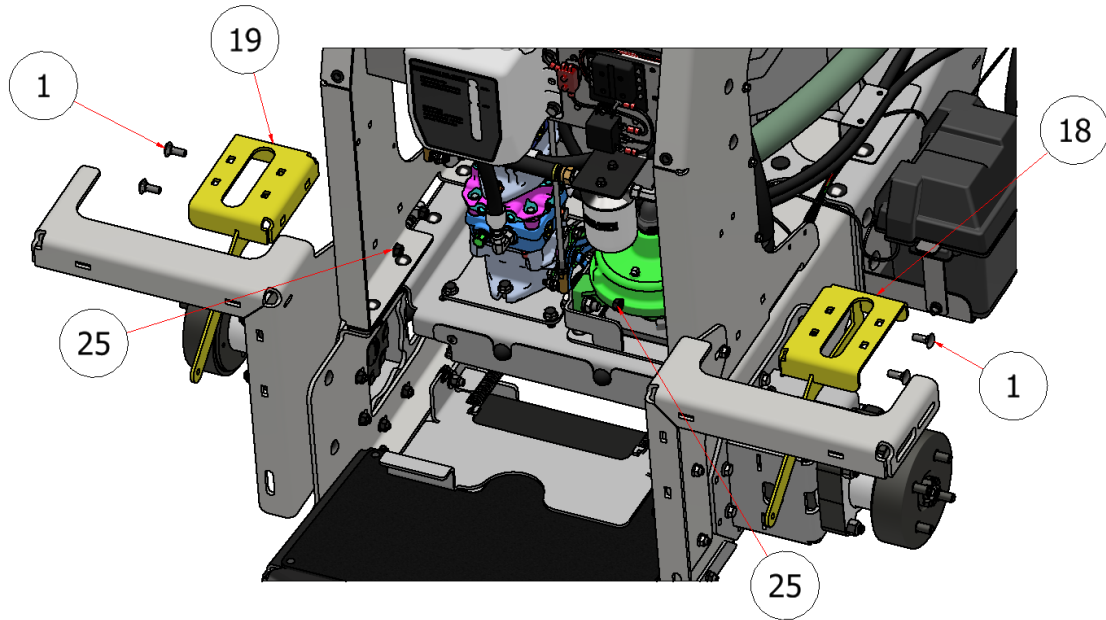

TANK MOUNTS SG54 ASSEMBLY

PARTS LIST			
ITEM	QTY	PART NUMBER	DESCRIPTION
1	10	CB-381SS	CARRIAGE BOLT, SS - 3/8-16 x 1
18	1	W21-317-R	TANK MOUNT, SG54, RIGHT
19	1	W21-317-L	TANK MOUNT, SG54, LEFT
25	12	HFNC3-375S	HEX FLANGE NUT, 3/8

EXPLODED VIEW		
PART NO.	REV.	DESCRIPTION
SG54EV-036	A	TANK MOUNTS SG54 ASSEMBLY