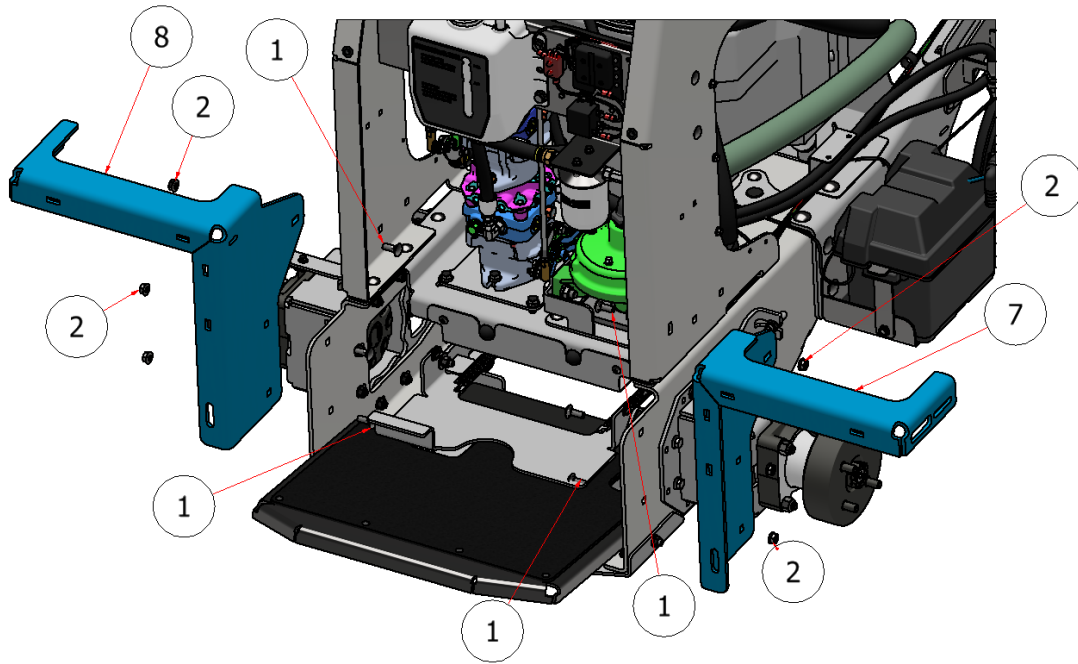

# TANK SUPPORTS SG54 ASSEMBLY

PARTS LIST			
ITEM	QTY	PART NUMBER	DESCRIPTION
1	10	CB-381SS	CARRIAGE BOLT, SS - 3/8-16 x 1
2	10	HFNCS-38S	HEX FLANGE NUT, SS - 3/8-16
7	1	R21-313	TANK SUPPORT, SG54, RIGHT
8	1	R21-313-L	TANK SUPPORT, SG54, LEFT

EXPLODED VIEW		
PART NO.	REV.	DESCRIPTION
SG54EV-035	A	TANK SUPPORTS SG54 ASSEMBLY