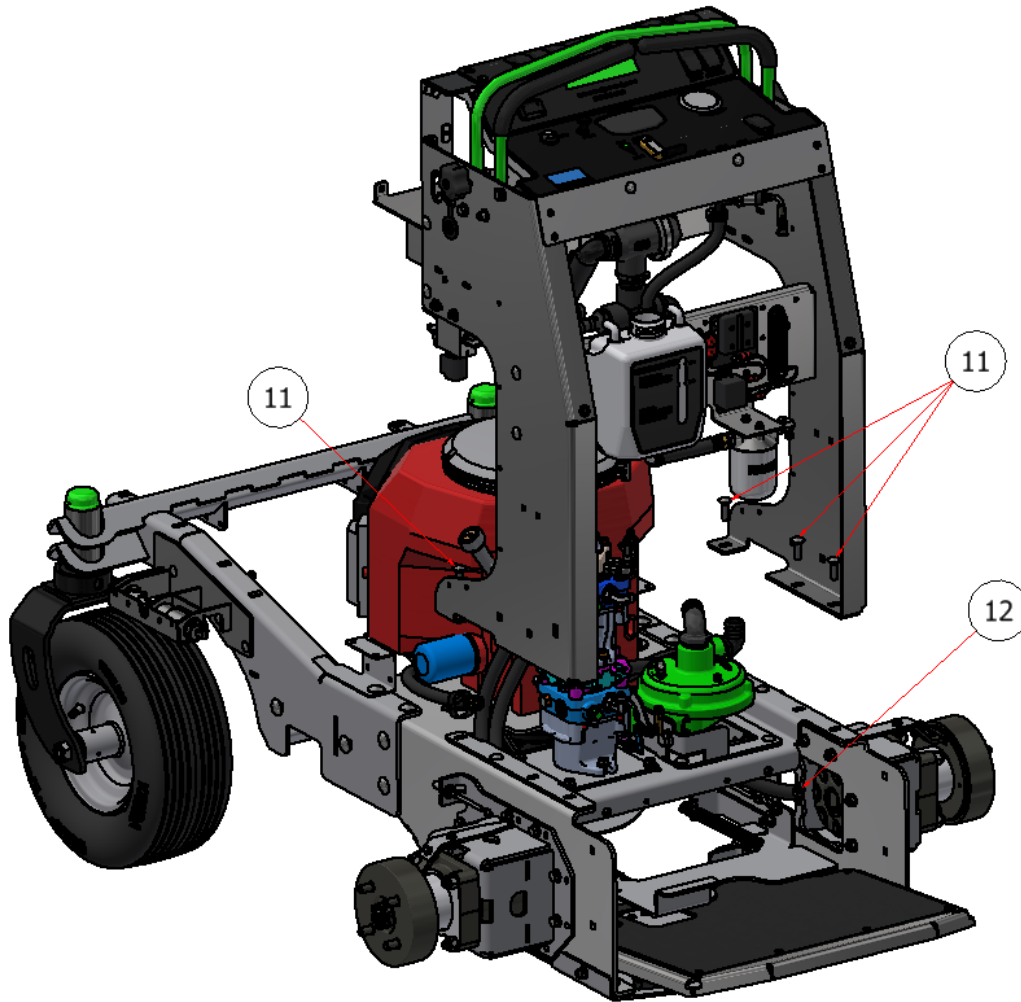

UPRIGHT SG54 ASSEMBLY

PARTS LIST			
ITEM	QTY	PART NUMBER	DESCRIPTION
11	6	CB-38114	CARRIAGE BOLT, SS - 3/8 X 1-1/4
12	6	HFNC5-375S	HEX FLANGE NUT, 3/8

EXPLODED VIEW		
PART NO.	REV.	DESCRIPTION
SG54EV-028	A	UPRIGHT SG54 ASSEMBLY