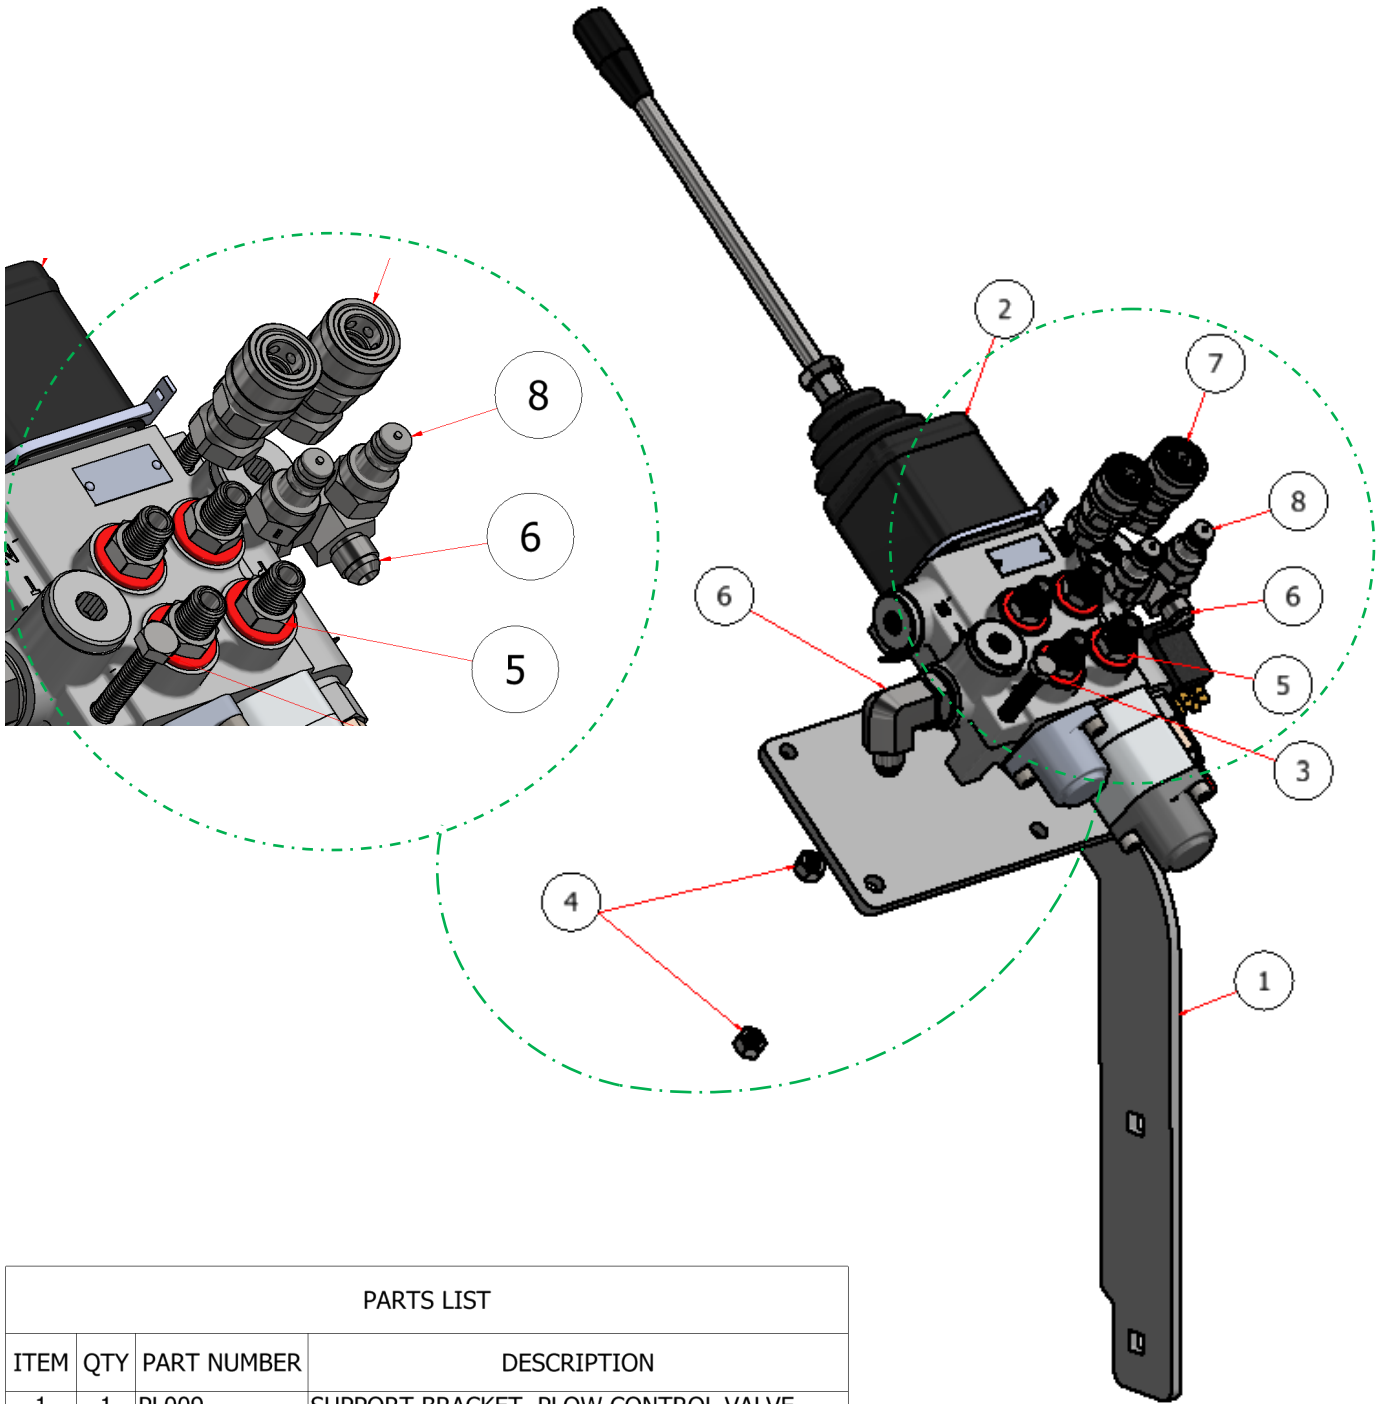

# CONTROL VALVE ATTACHMENT

PART NO. K10081

SGEV-053 Rev. 2

**STEELGREEN**  
MANUFACTURING

## PARTS LIST

ITEM	QTY	PART NUMBER	DESCRIPTION
1	1	PL009	SUPPORT BRACKET, PLOW CONTROL VALVE
2	1	SP10001	2 SPOOL LIFT VALVE
3	2	HFSSC-31325	HEX BOLT, SS, 5/16-18 X 2-1/2
4	2	SSNC-516	5/16" NUT, NYLOCK
5	4	H84071	FITTING, 1/2 MORB X 1/4 MNPT
6	2	H84070	FITTING 5/8 MORB X 3/8 MJIC 90
7	4	H85010	QUICK DISCONNECT, 1/4, FEMALE
8	4	H85011	QUICK DISCONNECT, 1/4, MALE