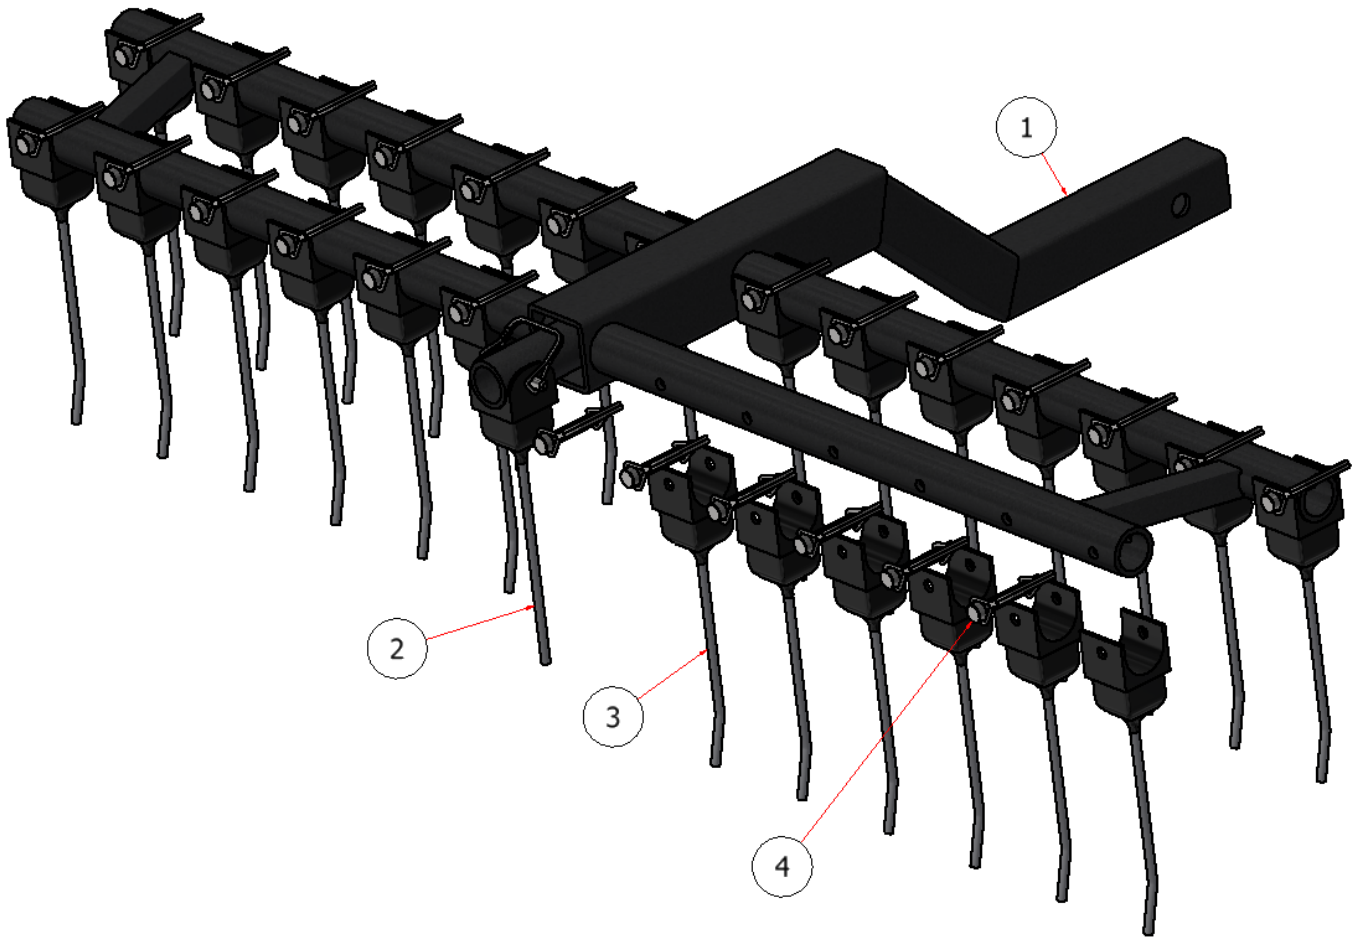

RAKE ATTACHMENT

PART NO. A10083

SGEV-003 Rev. 2

STEELGREEN
MANUFACTURING™

PARTS LIST			
ITEM	QTY	PART NUMBER	DESCRIPTION
1	1	W-PL037	FRAME, RAKE ATTACHMENT
2	1	DR10002	TINE, RAKE, CENTER
3	26	DR10001	TINE, RAKE ASSEMBLY
4	27	C60318	PIN, WIRE-LOCK CLEVIS