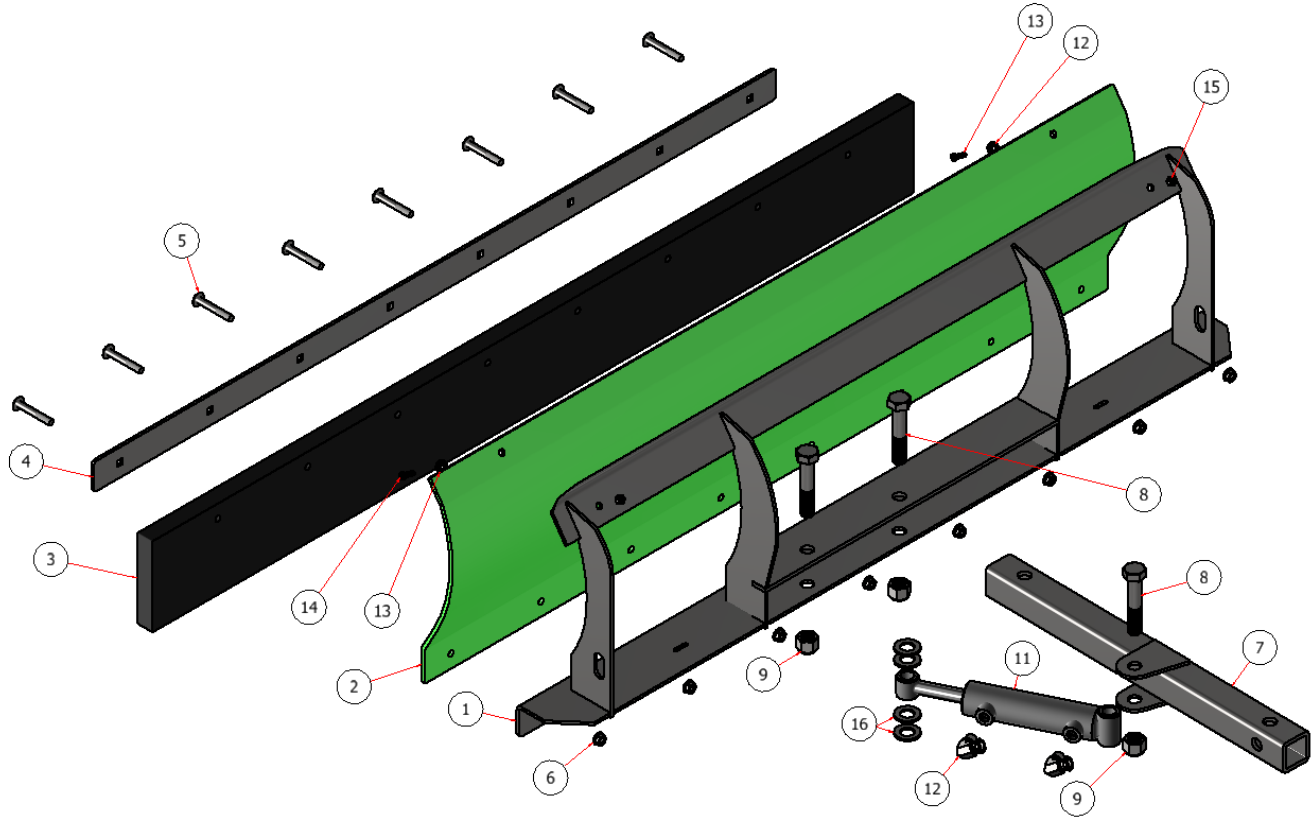

# SNOW PLOW ATTACHMENT

SG36 PART NO. SP-36

SG52 PART NO. SP-52

SGEV-054 Rev. 2

SNOW PLOW PARTS LIST			
ITEM	QTY	PART NUMBER	DESCRIPTION
1	1	W-PL001	FRAME, SNOW PLOW SG52
		W-PL024	FRAME, SNOW PLOW SG36
2	1	SP10005	SKIN,PLOW SG52
		PL026	SKIN,PLOW SG36
3	1	SP10006	CUTTING EDGE, RUBBER SG52
		PL027	CUTTING EDGE, RUBBER SG36
4	1	PL002	EDGE CAP, PLOW SG52
		PL028	EDGE CAP, PLOW SG36
5	8	CB.375-16X2.5	CARRIAGE BOLT 3/8" X 2.5"
6	8	HFNC3-38S	HEX FLANGE NUT - 3/8-16
7	1	PL016	ATTACHMENT ARM, SNOW PLOW
8	3	HFB .750-10X3.75	HEX BOLT, 3/4 X 3.75
9	3	SSNNC-34	NYLOCK, SS - 3/4-10
11	1	SP10003	CYLINDER, HYDRAULIC, 1.5 X 4 X .75
12	2	SG-K10007-SPHK	3/8" MNPT X 1/4" FNPT SWIVEL 90
13	2	SP10007	WASHER,PLASTIC, 1/4"
14	2	PTSS-141	BOLT,BUTTON HEAD 1/4" X 1"
15	2	SSNNC-14	NYLOCK, SS - 1/4-20
16	4	FWSS-34	FLAT WASHER, SS - 3/4