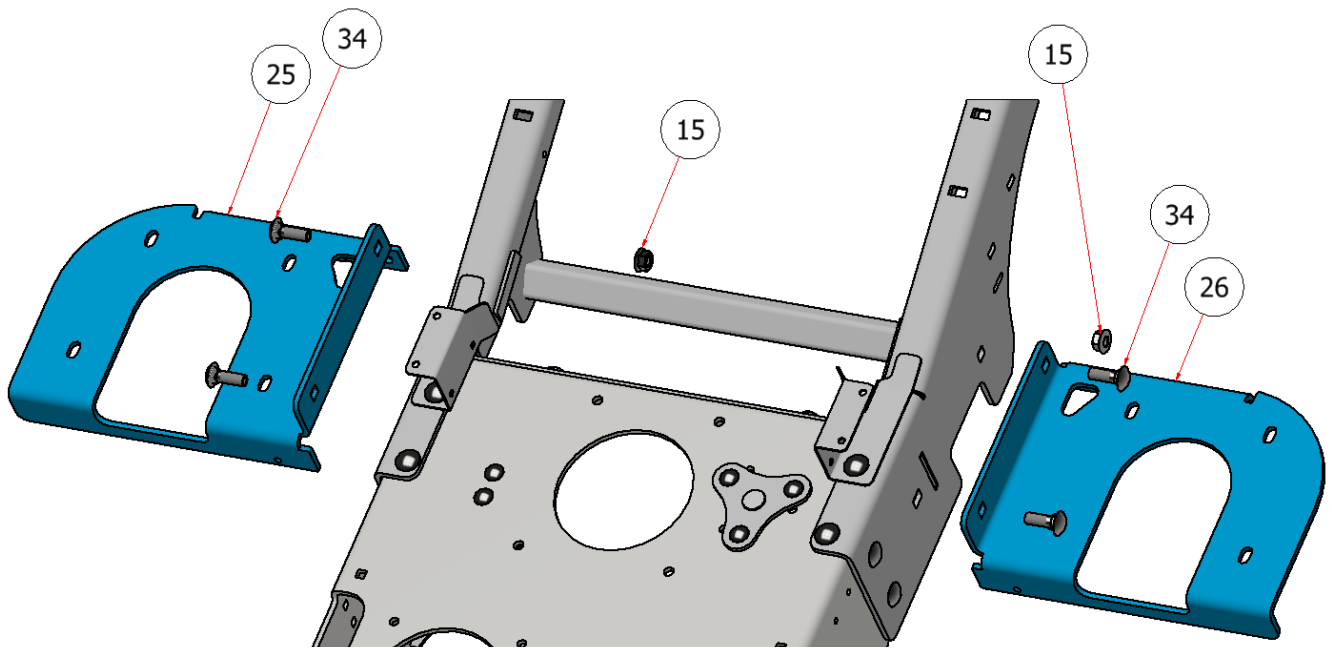

TANK MOUNTS

DRAWING NO. SGEV-022 REV. 2

STEELGREEN MANUFACTURING™

PARTS LIST			
15	17	HFNCS-12S	HEX FLANGE NUT, SS-1/2-13
25	1	R21-069-L	TANK SUPPORT BRACKET, LEFT SG36
	1	R21-105-L	TANK SUPPORT BRACKET, LEFT SG42
	1	R21-175-L	TANK SUPPORT BRACKET, LEFT SG46
	1	W21-056-L	TANK SUPPORT BRACKET, LEFT SG52
26	1	R21-069-R	TANK SUPPORT BRACKET, RIGHT SG36
	1	R21-105-R	TANK SUPPORT BRACKET, RIGHT SG42
	1	R21-175-R	TANK SUPPORT BRACKET, RIGHT SG46
	1	W21-056-R	TANK SUPPORT BRACKET, RIGHT SG52
34	12	CB-12112SS	CARRIAGE BOLT, SS - 1/2-13 x 1 1/2