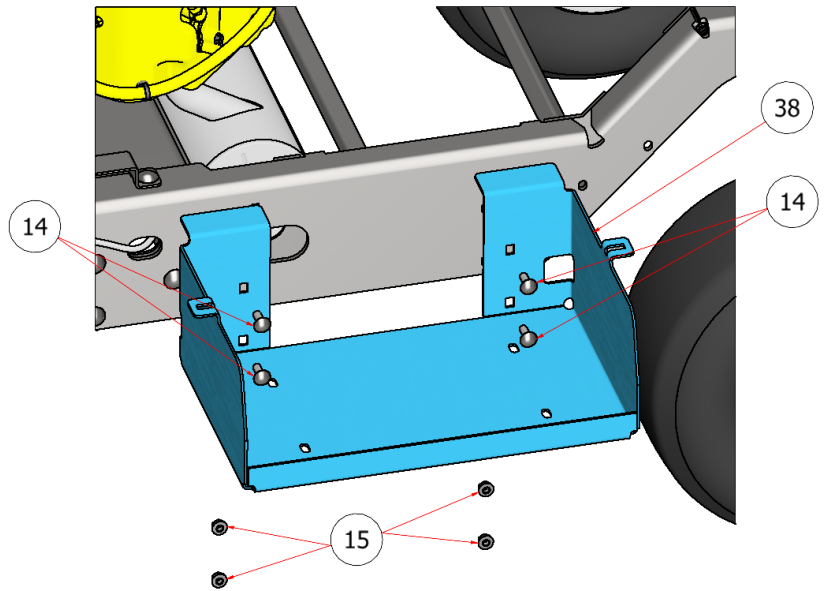

PARTS LIST			
ITEM	QTY	PART NUMBER	TITLE
14	12	CB-381SS	CARRIAGE BOLT, SS - 3/8-16 x 1
15	23	HFNCS-38S	HEX FLANGE NUT, SS - 3/8-16
38	1	W23-235	SUPPORT, FUEL TANK, SGXL