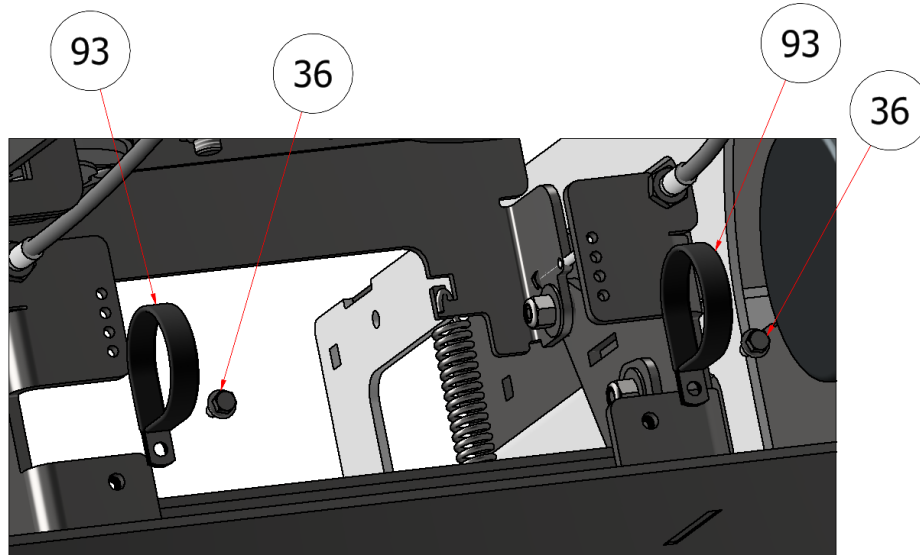

PARTS LIST			
ITEM	QTY	PART NUMBER	TITLE
8	4	HFNCS-12S	HEX FLANGE NUT, SS - 1/2-13
9	4	CB-12112SS	CARRIAGE BOLT, SS - 1/2-13 x 1 1/2
42	1	W23-259	MUFFLER GUARD, SGXL

PARTS LIST			
ITEM	QTY	PART NUMBER	TITLE
36	2	HFSSC-145	HEX FLANGE BOLT, SS - 1/4-20 x 1/2
93	2	RBC-2	LOOP CLAMP, 2"

NOTE: Quantities in the parts list above are total per machine. Please note the quantities used in the sub-assemblies.