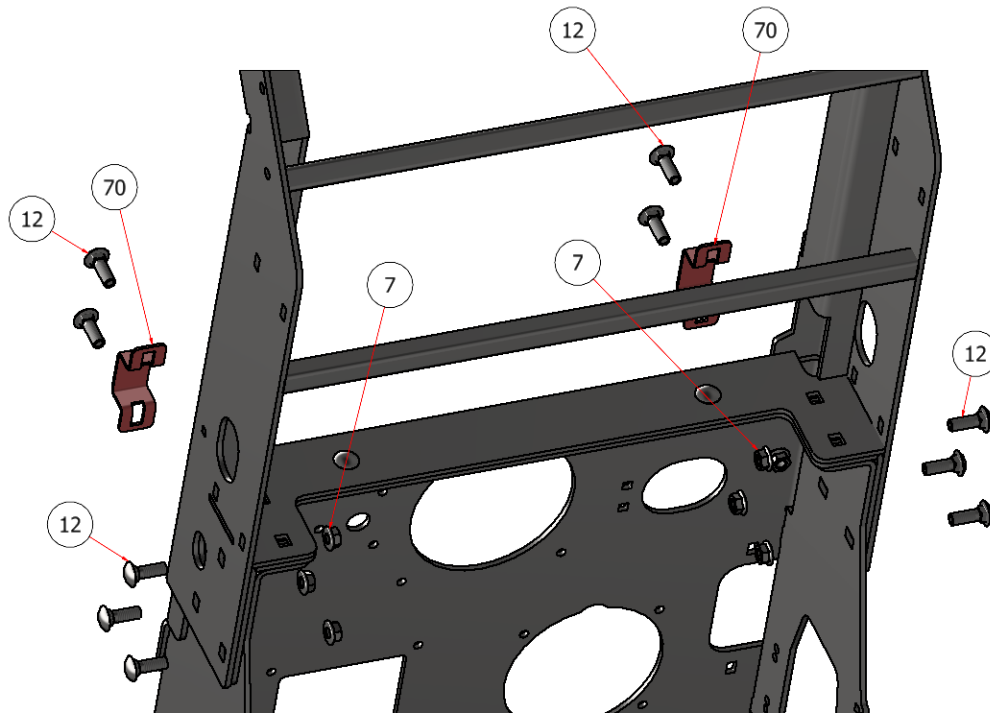

SGXL CHASSIS ASSEMBLY

DRAWING NO. SGXLEV-027 REV. 2

PARTS LIST

ITEM	QTY	PART NUMBER	TITLE
7	12	HFNCS-12S	HEX FLANGE NUT, SS - 1/2-13
12	12	CB-12112SS	CARRIAGE BOLT, SS - 1/2-13 x 1 1/2
61	1	W23-201	CHASSIS, FRONT SECTION, SGXL
63	1	W23-211	CHASSIS, MID SECTION, SGXL
70	2	R23-225	SS SGXL GAS LINE PROTECTOR

NOTE: Quantities in the parts list above are total per machine. Please note the quantities used in the sub-assemblies.

SGXL CHASSIS ASSEMBLY

PARTS LIST			
ITEM	QTY	PART NUMBER	TITLE
1	39	HFNCS-38S	HEX FLANGE NUT, SS - 3/8-16
2	23	CB-381SS	CARRIAGE BOLT, SS - 3/8-16 x 1
28	8	CB-38114	CARRIAGE BOLT, SS - 3/8 X 1-1/4
63	1	W23-214	CHASSIS, BOTTOM PAN, SGXL

NOTE: Quantities in the parts list above are total per machine. Please note the quantities used in the sub-assemblies.

PARTS LIST			
ITEM	QTY	PART NUMBER	TITLE
2	23	CB-381SS	CARRIAGE BOLT, SS - 3/8-16 x 1
64	1	R23-219	SS SGXL BOOM MOUNT FRAME CROSS BRACE
77	10	HFNCS-375S	HEX FLANGE NUT, 3/8

PARTS LIST			
ITEM	QTY	PART NUMBER	TITLE
36	2	HFSSC-145	HEX FLANGE BOLT, SS - 1/4-20 x 1/2
93	2	RBC-2	LOOP CLAMP, 2"

NOTE: Quantities in the parts list above are total per machine. Please note the quantities used in the sub-assemblies.