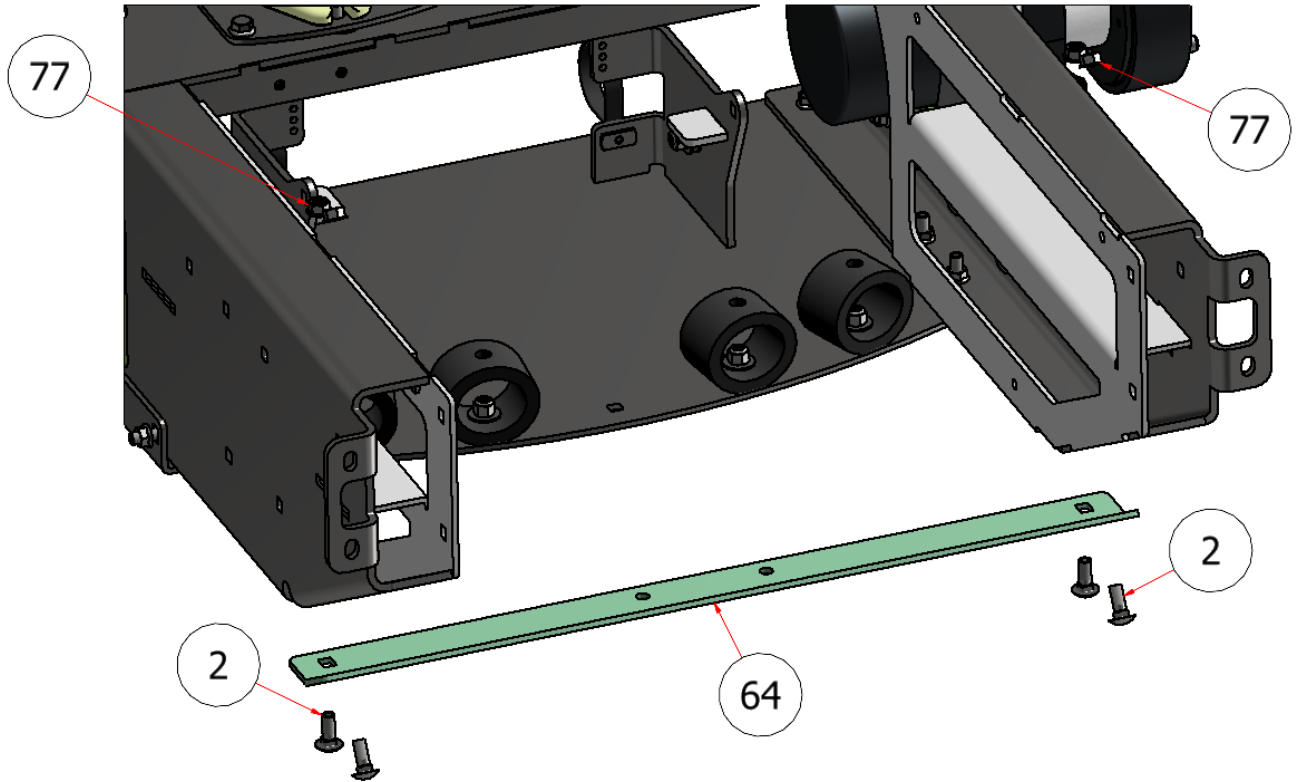

SGXL CHASSIS ASSEMBLY

DRAWING NO. SGXLEV-027 REV. 2

PARTS LIST

ITEM	QTY	PART NUMBER	TITLE
7	12	HFNCS-12S	HEX FLANGE NUT, SS - 1/2-13
12	12	CB-12112SS	CARRIAGE BOLT, SS - 1/2-13 x 1 1/2
61	1	W23-201	CHASSIS, FRONT SECTION, SGXL
63	1	W23-211	CHASSIS, MID SECTION, SGXL
70	2	R23-225	SS SGXL GAS LINE PROTECTOR

NOTE: Quantities in the parts list above are total per machine. Please note the quantities used in the sub-assemblies.

SGXL CHASSIS ASSEMBLY

PARTS LIST			
ITEM	QTY	PART NUMBER	TITLE
1	39	HFNCS-38S	HEX FLANGE NUT, SS - 3/8-16
2	23	CB-381SS	CARRIAGE BOLT, SS - 3/8-16 x 1
28	8	CB-38114	CARRIAGE BOLT, SS - 3/8 X 1-1/4
63	1	W23-214	CHASSIS, BOTTOM PAN, SGXL

NOTE: Quantities in the parts list above are total per machine. Please note the quantities used in the sub-assemblies.

PARTS LIST			
ITEM	QTY	PART NUMBER	TITLE
2	23	CB-381SS	CARRIAGE BOLT, SS - 3/8-16 x 1
64	1	R23-219	SS SGXL BOOM MOUNT FRAME CROSS BRACE
77	10	HFNCS-375S	HEX FLANGE NUT, 3/8

PARTS LIST			
ITEM	QTY	PART NUMBER	TITLE
36	2	HFSSC-145	HEX FLANGE BOLT, SS - 1/4-20 x 1/2
93	2	RBC-2	LOOP CLAMP, 2"

NOTE: Quantities in the parts list above are total per machine. Please note the quantities used in the sub-assemblies.