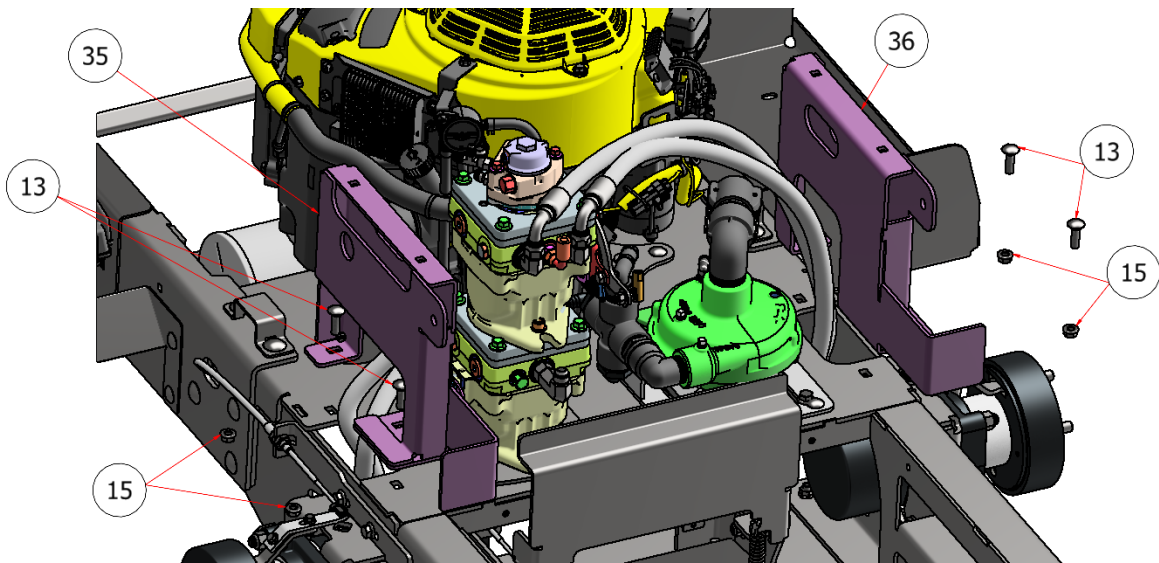

PARTS LIST			
ITEM	QTY	PART NUMBER	TITLE
14	12	CB-381SS	CARRIAGE BOLT, SS - 3/8-16 x 1
15	23	HFNCS-38S	HEX FLANGE NUT, SS - 3/8-16
38	1	W23-235	SUPPORT, FUEL TANK, SGXL