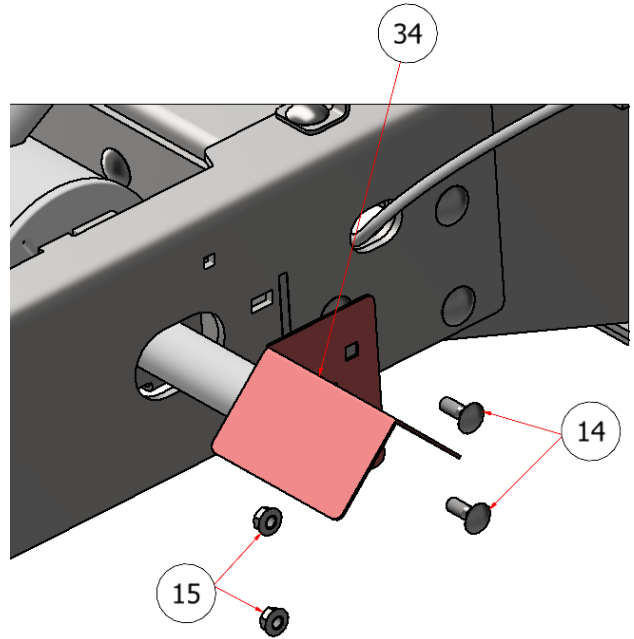

SGXL CHASSIS ASSEMBLY

PARTS LIST			
ITEM	QTY	PART NUMBER	TITLE
14	12	CB-381SS	CARRIAGE BOLT, SS - 3/8-16 x 1
15	23	HFNCS-38S	HEX FLANGE NUT, SS - 3/8-16
34	1	R23-230	SS SGXL EXHAUST TUBE GUARD