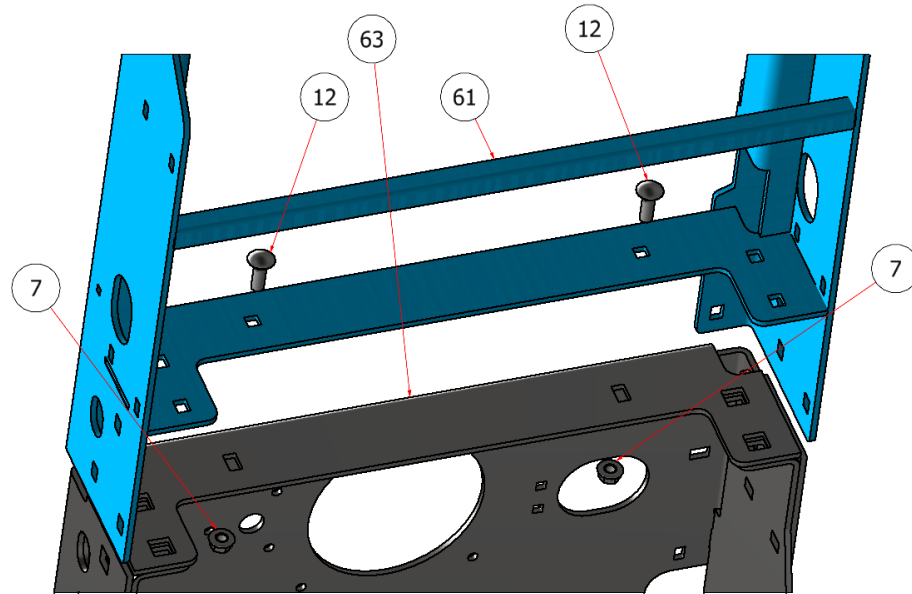

SGXL CHASSIS ASSEMBLY

DRAWING NO. SGXLEV-027 REV. 2

PARTS LIST

ITEM	QTY	PART NUMBER	TITLE
7	12	HFNCS-12S	HEX FLANGE NUT, SS - 1/2-13
12	12	CB-12112SS	CARRIAGE BOLT, SS - 1/2-13 x 1 1/2
61	1	W23-201	CHASSIS, FRONT SECTION, SGXL
63	1	W23-211	CHASSIS, MID SECTION, SGXL
70	2	R23-225	SS SGXL GAS LINE PROTECTOR

NOTE: Quantities in the parts list above are total per machine. Please note the quantities used in the sub-assemblies.

SGXL CHASSIS ASSEMBLY

PARTS LIST			
ITEM	QTY	PART NUMBER	TITLE
1	39	HFNCS-38S	HEX FLANGE NUT, SS - 3/8-16
2	23	CB-381SS	CARRIAGE BOLT, SS - 3/8-16 x 1
28	8	CB-38114	CARRIAGE BOLT, SS - 3/8 X 1-1/4
63	1	W23-214	CHASSIS, BOTTOM PAN, SGXL

NOTE: Quantities in the parts list above are total per machine. Please note the quantities used in the sub-assemblies.

PARTS LIST			
ITEM	QTY	PART NUMBER	TITLE
2	23	CB-381SS	CARRIAGE BOLT, SS - 3/8-16 x 1
64	1	R23-219	SS SGXL BOOM MOUNT FRAME CROSS BRACE
77	10	HFNCS-375S	HEX FLANGE NUT, 3/8

PARTS LIST			
ITEM	QTY	PART NUMBER	TITLE
36	2	HFSSC-145	HEX FLANGE BOLT, SS - 1/4-20 x 1/2
93	2	RBC-2	LOOP CLAMP, 2"

NOTE: Quantities in the parts list above are total per machine. Please note the quantities used in the sub-assemblies.