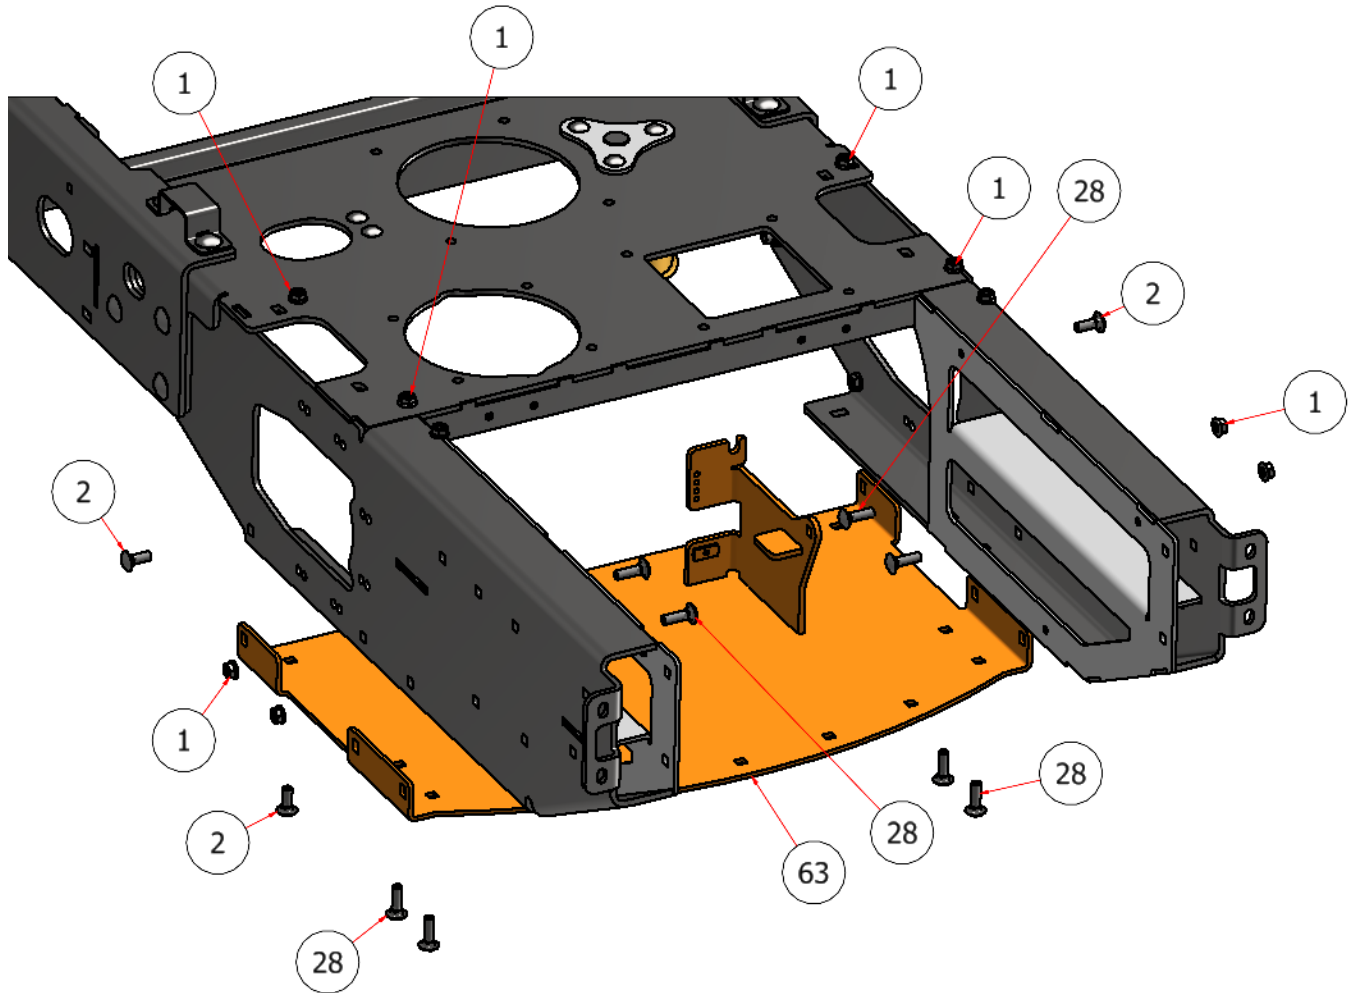

SGXL CHASSIS ASSEMBLY

DRAWING NO. SGXLEV-027 REV. 2

PARTS LIST

ITEM	QTY	PART NUMBER	TITLE
7	12	HFNCS-12S	HEX FLANGE NUT, SS - 1/2-13
12	12	CB-12112SS	CARRIAGE BOLT, SS - 1/2-13 x 1 1/2
61	1	W23-201	CHASSIS, FRONT SECTION, SGXL
63	1	W23-211	CHASSIS, MID SECTION, SGXL
70	2	R23-225	SS SGXL GAS LINE PROTECTOR

NOTE: Quantities in the parts list above are total per machine. Please note the quantities used in the sub-assemblies.

SGXL CHASSIS ASSEMBLY

PARTS LIST			
ITEM	QTY	PART NUMBER	TITLE
1	39	HFNCS-38S	HEX FLANGE NUT, SS - 3/8-16
2	23	CB-381SS	CARRIAGE BOLT, SS - 3/8-16 x 1
28	8	CB-38114	CARRIAGE BOLT, SS - 3/8 X 1-1/4
63	1	W23-214	CHASSIS, BOTTOM PAN, SGXL

NOTE: Quantities in the parts list above are total per machine. Please note the quantities used in the sub-assemblies.

PARTS LIST			
ITEM	QTY	PART NUMBER	TITLE
2	23	CB-381SS	CARRIAGE BOLT, SS - 3/8-16 x 1
64	1	R23-219	SS SGXL BOOM MOUNT FRAME CROSS BRACE
77	10	HFNCS-375S	HEX FLANGE NUT, 3/8

PARTS LIST			
ITEM	QTY	PART NUMBER	TITLE
36	2	HFSSC-145	HEX FLANGE BOLT, SS - 1/4-20 x 1/2
93	2	RBC-2	LOOP CLAMP, 2"

NOTE: Quantities in the parts list above are total per machine. Please note the quantities used in the sub-assemblies.