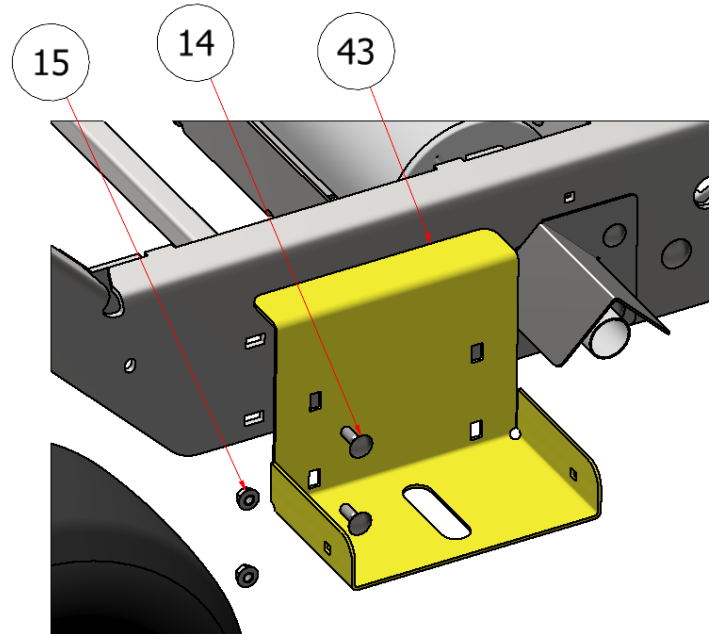

PARTS LIST			
ITEM	QTY	PART NUMBER	TITLE
36	2	HFSSC-145	HEX FLANGE BOLT, SS - 1/4-20 x 1/2
93	2	RBC-2	LOOP CLAMP, 2"

NOTE: Quantities in the parts list above are total per machine. Please note the quantities used in the sub-assemblies.

SGXL CHASSIS ASSEMBLY

PARTS LIST			
ITEM	QTY	PART NUMBER	TITLE
14	12	CB-381SS	CARRIAGE BOLT, SS - 3/8-16 x 1
15	23	HFNCS-38S	HEX FLANGE NUT, SS - 3/8-16
34	1	R23-230	SS SGXL EXHAUST TUBE GUARD

PARTS LIST			
ITEM	QTY	PART NUMBER	TITLE
14	12	CB-381SS	CARRIAGE BOLT, SS - 3/8-16 x 1
15	23	HFNCS-38S	HEX FLANGE NUT, SS - 3/8-16
43	1	W23-231	SUPPORT, BATTERY BOX, SGXL