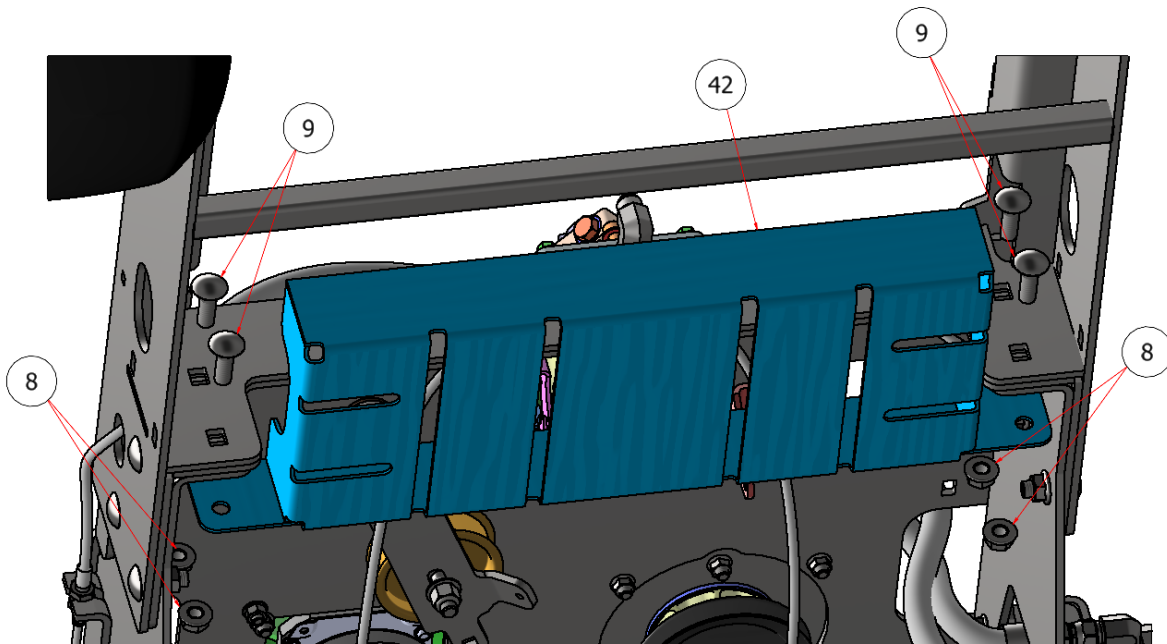

PARTS LIST			
ITEM	QTY	PART NUMBER	TITLE
8	4	HFNCS-12S	HEX FLANGE NUT, SS - 1/2-13
9	4	CB-12112SS	CARRIAGE BOLT, SS - 1/2-13 x 1 1/2
42	1	W23-259	MUFFLER GUARD, SGXL

PARTS LIST			
ITEM	QTY	PART NUMBER	TITLE
36	2	HFSSC-145	HEX FLANGE BOLT, SS - 1/4-20 x 1/2
93	2	RBC-2	LOOP CLAMP, 2"

NOTE: Quantities in the parts list above are total per machine. Please note the quantities used in the sub-assemblies.