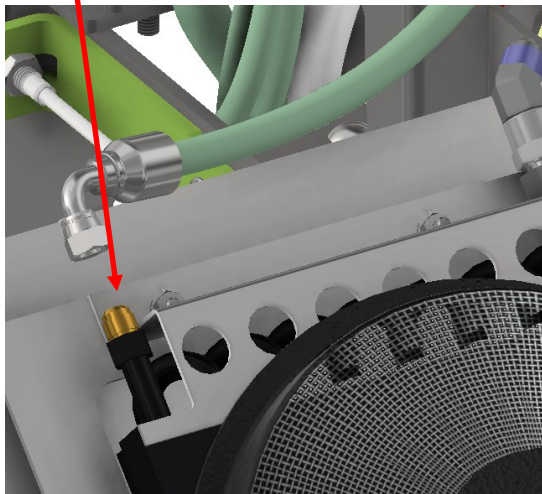

C

B

SGXL FINAL ASSEMBLY HYDRO
PLUMBING

D 70"X1/4" HOSE

E 75"X1/4" HOSE

SGXL FINIAL ASSEMBLY HYDRO
PLUMBING

5-1/2" X 1/4" HOSE

8" X 1/4" HOSE

SGXL FINAL ASSEMBLY HYDRO
PLUMBING

F 14"X1/4" HOSE

G 14"X1/4" HOSE

SGXL FINAL ASSEMBLY HYDRO
PLUMBING

32" X 1/2" DRAIN HOSE

H 20-1/2" X 3/8" HOSE

H

SGXL FINAL ASSEMBLY HYDRO
PLUMBING