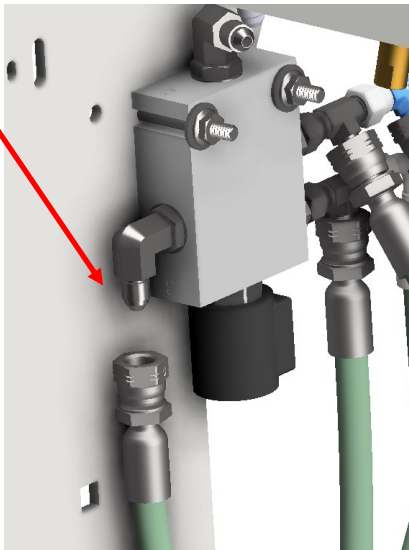

SGXL FINIAL ASSEMBLY HYDRO

PLUMBING

DRAWING NO. SGXLEV-024 REV. 2

SGXL HYDRAULIC HOSE KIT: K1004-B

A 9"X 1/2" HOSE

A

B 101"X1/4" HOSE

C 104"X1/4" HOSE

C

B

SGXL FINAL ASSEMBLY HYDRO
PLUMBING

D 70"X1/4" HOSE

E 75"X1/4" HOSE

SGXL FINIAL ASSEMBLY HYDRO
PLUMBING

5-1/2" X 1/4" HOSE

8" X 1/4" HOSE

SGXL FINAL ASSEMBLY HYDRO
PLUMBING

F 14"X1/4" HOSE

G 14"X1/4" HOSE

SGXL FINAL ASSEMBLY HYDRO
PLUMBING

32" X 1/2" DRAIN HOSE

H 20-1/2" X 3/8" HOSE

H

SGXL FINAL ASSEMBLY HYDRO
PLUMBING