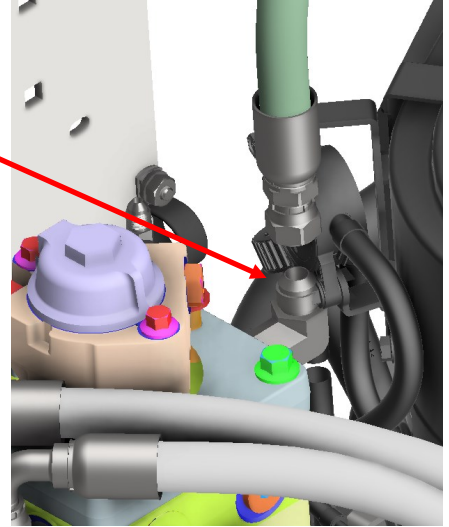

SGXL FINIAL ASSEMBLY HYDRO

PLUMBING

DRAWING NO. SGXLEV-024 REV. 2

SGXL HYDRAULIC HOSE KIT: K1004-B

A 9"X 1/2" HOSE

A

B 101"X1/4" HOSE

C 104"X1/4" HOSE

C

B

SGXL FINAL ASSEMBLY HYDRO
PLUMBING

D 70"X1/4" HOSE

E 75"X1/4" HOSE

SGXL FINIAL ASSEMBLY HYDRO
PLUMBING

5-1/2" X 1/4" HOSE

8" X 1/4" HOSE

SGXL FINAL ASSEMBLY HYDRO
PLUMBING

F 14"X1/4" HOSE

G 14"X1/4" HOSE

SGXL FINAL ASSEMBLY HYDRO
PLUMBING

32" X 1/2" DRAIN HOSE

H 20-1/2" X 3/8" HOSE

H

SGXL FINAL ASSEMBLY HYDRO
PLUMBING