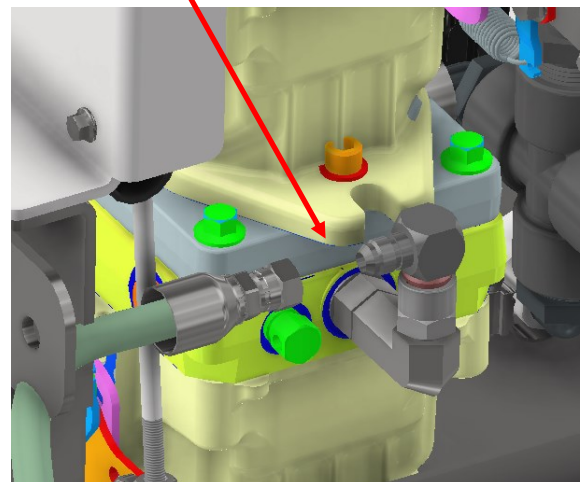

C

B

SGXL FINAL ASSEMBLY HYDRO
PLUMBING

D 70"X1/4" HOSE

E 75"X1/4" HOSE

SGXL FINIAL ASSEMBLY HYDRO
PLUMBING

5-1/2" X 1/4" HOSE

8" X 1/4" HOSE

SGXL FINAL ASSEMBLY HYDRO
PLUMBING

F 14"X1/4" HOSE

G 14"X1/4" HOSE

SGXL FINAL ASSEMBLY HYDRO
PLUMBING

32" X 1/2" DRAIN HOSE

H 20-1/2" X 3/8" HOSE

H

SGXL FINAL ASSEMBLY HYDRO
PLUMBING