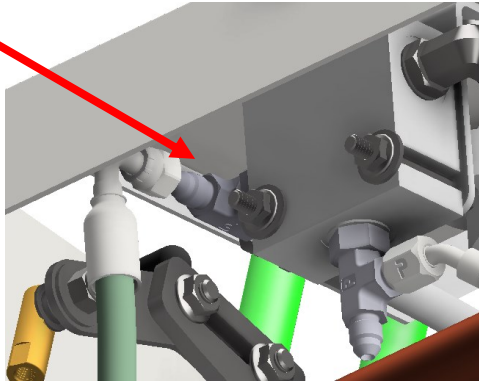

SGXL FINIAL ASSEMBLY HYDRO

PLUMBING

DRAWING NO. SGXLEV-024 REV. 2

SGXL HYDRAULIC HOSE KIT: K1004-B

A 9"X 1/2" HOSE

A

B 101"X1/4" HOSE

C 104"X1/4" HOSE

C

B

SGXL FINAL ASSEMBLY HYDRO
PLUMBING

D 70"X1/4" HOSE

E 75"X1/4" HOSE

SGXL FINIAL ASSEMBLY HYDRO
PLUMBING

5-1/2" X 1/4" HOSE

8" X 1/4" HOSE

SGXL FINAL ASSEMBLY HYDRO
PLUMBING

F 14"X1/4" HOSE

G 14"X1/4" HOSE

SGXL FINAL ASSEMBLY HYDRO
PLUMBING

32" X 1/2" DRAIN HOSE

H 20-1/2" X 3/8" HOSE

H

SGXL FINAL ASSEMBLY HYDRO
PLUMBING