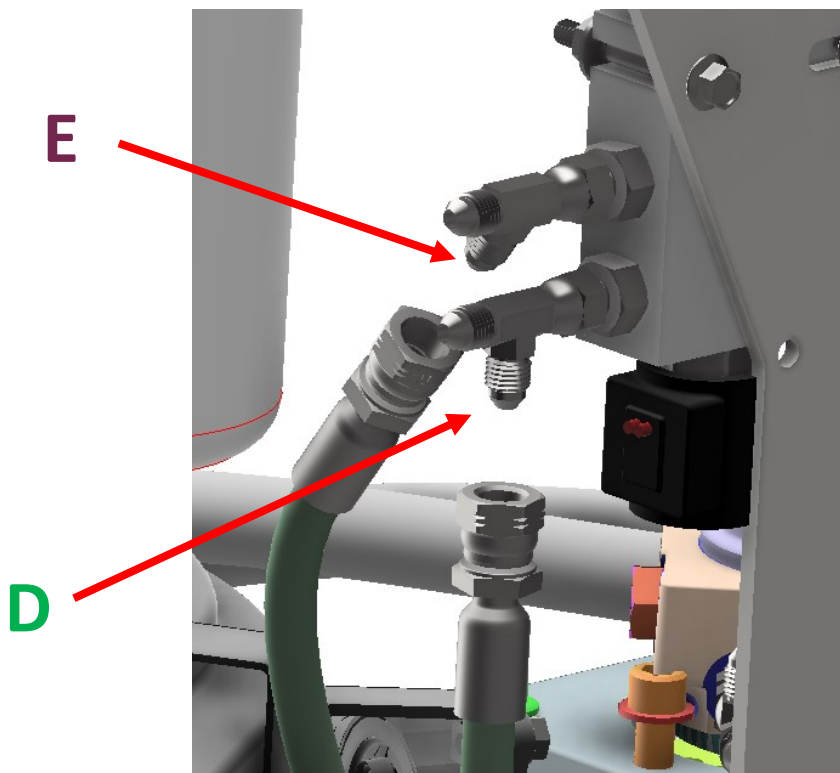

C

B

SGXL FINAL ASSEMBLY HYDRO
PLUMBING

D 70"X1/4" HOSE

E 75"X1/4" HOSE

SGXL FINIAL ASSEMBLY HYDRO
PLUMBING

5-1/2" X 1/4" HOSE

8" X 1/4" HOSE

SGXL FINAL ASSEMBLY HYDRO
PLUMBING

F 14"X1/4" HOSE

G 14"X1/4" HOSE

SGXL FINAL ASSEMBLY HYDRO
PLUMBING

32" X 1/2" DRAIN HOSE

H 20-1/2" X 3/8" HOSE

H

SGXL FINAL ASSEMBLY HYDRO
PLUMBING