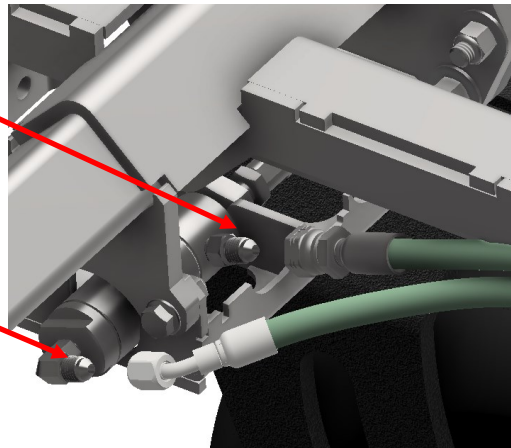

SGXL FINIAL ASSEMBLY HYDRO

PLUMBING

DRAWING NO. SGXLEV-024 REV. 2

SGXL HYDRAULIC HOSE KIT: K1004-B

A 9"X 1/2" HOSE

A

B 101"X1/4" HOSE

C 104"X1/4" HOSE

C

B

SGXL FINAL ASSEMBLY HYDRO
PLUMBING

D 70"X1/4" HOSE

E 75"X1/4" HOSE

SGXL FINIAL ASSEMBLY HYDRO
PLUMBING

5-1/2" X 1/4" HOSE

8" X 1/4" HOSE

SGXL FINAL ASSEMBLY HYDRO
PLUMBING

F 14"X1/4" HOSE

G 14"X1/4" HOSE

SGXL FINAL ASSEMBLY HYDRO
PLUMBING

32" X 1/2" DRAIN HOSE

H 20-1/2" X 3/8" HOSE

H

SGXL FINAL ASSEMBLY HYDRO
PLUMBING