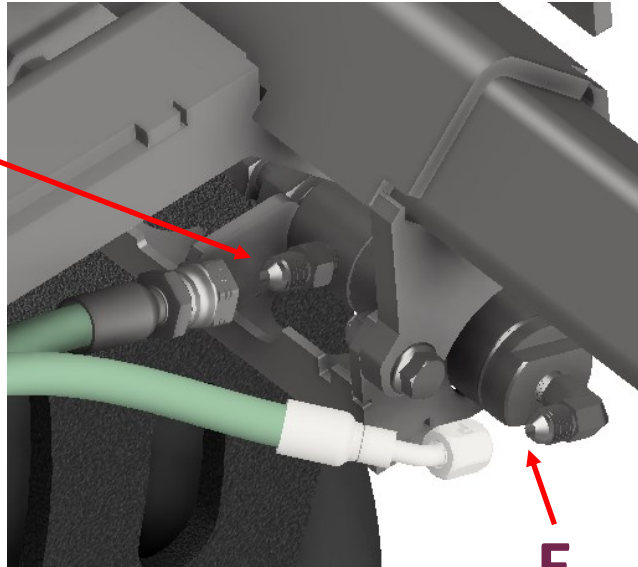

SGXL FINIAL ASSEMBLY HYDRO

PLUMBING

DRAWING NO. SGXLEV-024 REV. 2

SGXL HYDRAULIC HOSE KIT: K1004-B

A 9"X 1/2" HOSE

A

B 101"X1/4" HOSE

C 104"X1/4" HOSE

C

B

SGXL FINAL ASSEMBLY HYDRO
PLUMBING

D 70"X1/4" HOSE

E 75"X1/4" HOSE

SGXL FINIAL ASSEMBLY HYDRO
PLUMBING

5-1/2" X 1/4" HOSE

8" X 1/4" HOSE

SGXL FINAL ASSEMBLY HYDRO
PLUMBING

F 14"X1/4" HOSE

G 14"X1/4" HOSE

SGXL FINAL ASSEMBLY HYDRO
PLUMBING

32" X 1/2" DRAIN HOSE

H 20-1/2" X 3/8" HOSE

H

SGXL FINAL ASSEMBLY HYDRO
PLUMBING