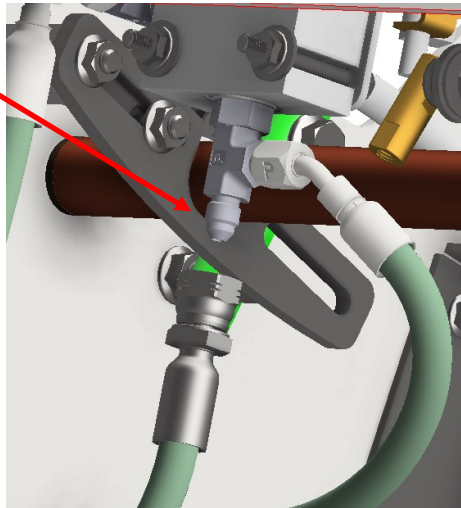

SGXL FINIAL ASSEMBLY HYDRO

PLUMBING

DRAWING NO. SGXLEV-024 REV. 2

SGXL HYDRAULIC HOSE KIT: K1004-B

A 9"X 1/2" HOSE

A

B 101"X1/4" HOSE

C 104"X1/4" HOSE

C

B

SGXL FINAL ASSEMBLY HYDRO
PLUMBING

D 70"X1/4" HOSE

E 75"X1/4" HOSE

SGXL FINIAL ASSEMBLY HYDRO
PLUMBING

5-1/2" X 1/4" HOSE

8" X 1/4" HOSE

SGXL FINAL ASSEMBLY HYDRO
PLUMBING

F 14"X1/4" HOSE

G 14"X1/4" HOSE

SGXL FINAL ASSEMBLY HYDRO
PLUMBING

32" X 1/2" DRAIN HOSE

H 20-1/2" X 3/8" HOSE

H

SGXL FINAL ASSEMBLY HYDRO
PLUMBING