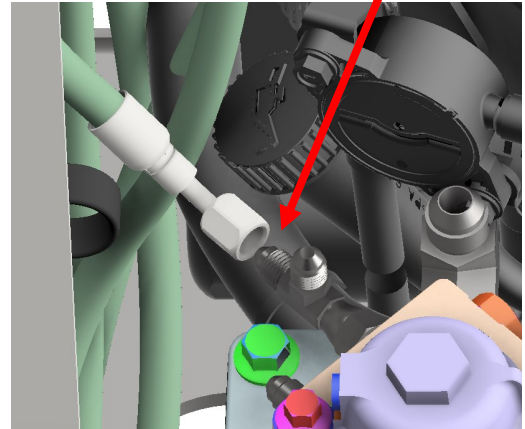

SGXL FINIAL ASSEMBLY HYDRO

PLUMBING

DRAWING NO. SGXLEV-024 REV. 2

SGXL HYDRAULIC HOSE KIT: K1004-B

A 9"X 1/2" HOSE

A

B 101"X1/4" HOSE

C 104"X1/4" HOSE

C

B

SGXL FINAL ASSEMBLY HYDRO
PLUMBING

D 70"X1/4" HOSE

E 75"X1/4" HOSE

SGXL FINIAL ASSEMBLY HYDRO
PLUMBING

5-1/2" X 1/4" HOSE

8" X 1/4" HOSE

SGXL FINAL ASSEMBLY HYDRO
PLUMBING

F 14"X1/4" HOSE

G 14"X1/4" HOSE

SGXL FINAL ASSEMBLY HYDRO
PLUMBING

32" X 1/2" DRAIN HOSE

H 20-1/2" X 3/8" HOSE

H

SGXL FINAL ASSEMBLY HYDRO
PLUMBING