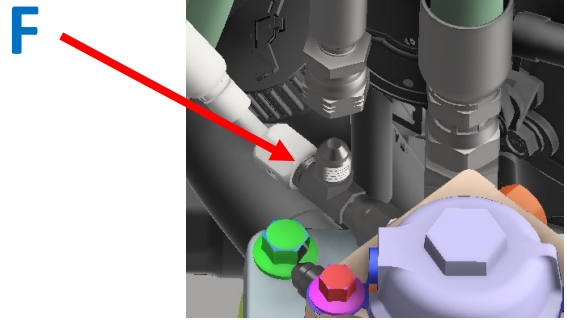

SGXL FINIAL ASSEMBLY HYDRO

PLUMBING

DRAWING NO. SGXLEV-024 REV. 2

SGXL HYDRAULIC HOSE KIT: K1004-B

A 9"X 1/2" HOSE

A

B 101"X1/4" HOSE

C 104"X1/4" HOSE

C

B

SGXL FINAL ASSEMBLY HYDRO
PLUMBING

D 70"X1/4" HOSE

E 75"X1/4" HOSE

SGXL FINIAL ASSEMBLY HYDRO
PLUMBING

5-1/2" X 1/4" HOSE

8" X 1/4" HOSE

SGXL FINAL ASSEMBLY HYDRO
PLUMBING

F 14"X1/4" HOSE

G 14"X1/4" HOSE

SGXL FINAL ASSEMBLY HYDRO
PLUMBING

32" X 1/2" DRAIN HOSE

H 20-1/2" X 3/8" HOSE

H

SGXL FINAL ASSEMBLY HYDRO
PLUMBING