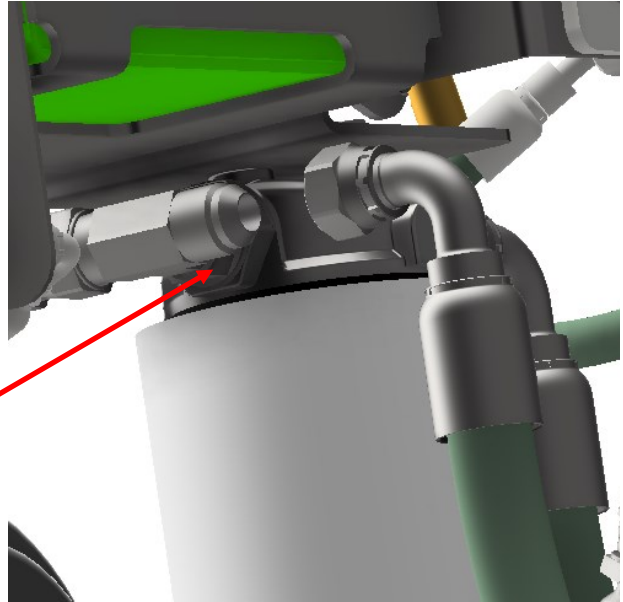

SGXL FINAL ASSEMBLY HYDRO
PLUMBING

F 14"X1/4" HOSE

G 14"X1/4" HOSE

SGXL FINAL ASSEMBLY HYDRO
PLUMBING

32" X 1/2" DRAIN HOSE

H 20-1/2" X 3/8" HOSE

H

SGXL FINAL ASSEMBLY HYDRO
PLUMBING