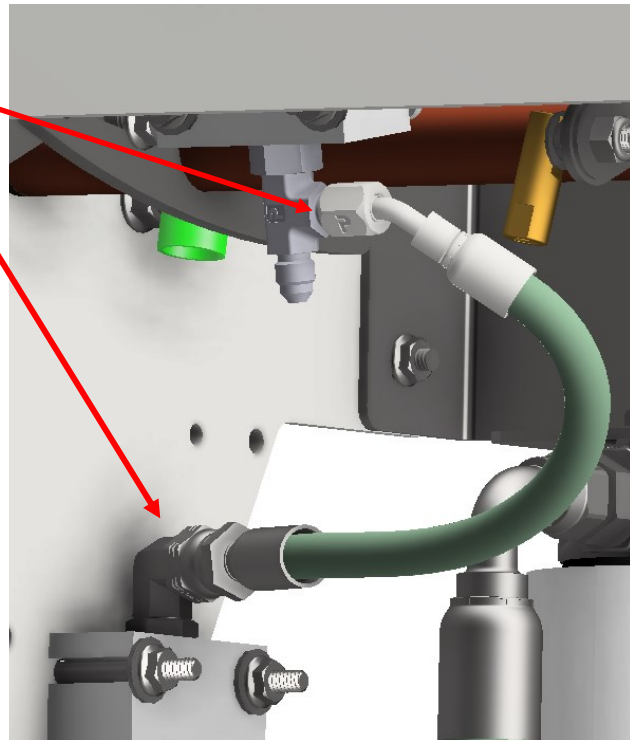

C

B

SGXL FINAL ASSEMBLY HYDRO
PLUMBING

D 70"X1/4" HOSE

E 75"X1/4" HOSE

SGXL FINIAL ASSEMBLY HYDRO
PLUMBING

5-1/2" X 1/4" HOSE

8" X 1/4" HOSE

SGXL FINAL ASSEMBLY HYDRO
PLUMBING

F 14"X1/4" HOSE

G 14"X1/4" HOSE

SGXL FINAL ASSEMBLY HYDRO
PLUMBING

32" X 1/2" DRAIN HOSE

H 20-1/2" X 3/8" HOSE

H

SGXL FINAL ASSEMBLY HYDRO
PLUMBING