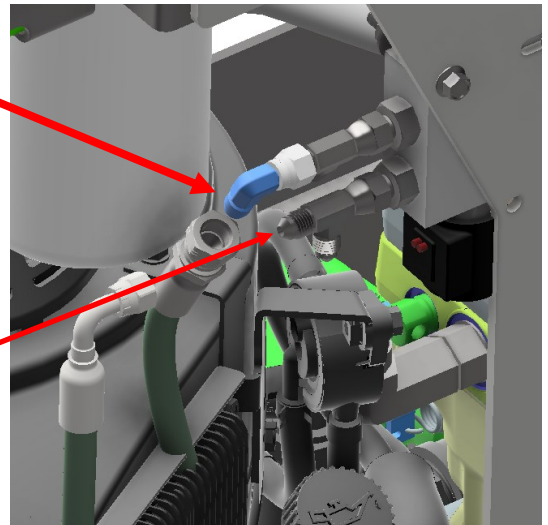

SGXL FINIAL ASSEMBLY HYDRO

PLUMBING

DRAWING NO. SGXLEV-024 REV. 2

SGXL HYDRAULIC HOSE KIT: K1004-B

A 9"X 1/2" HOSE

A

B 101"X1/4" HOSE

C 104"X1/4" HOSE

C

B

SGXL FINAL ASSEMBLY HYDRO
PLUMBING

D 70"X1/4" HOSE

E 75"X1/4" HOSE

SGXL FINIAL ASSEMBLY HYDRO
PLUMBING

5-1/2" X 1/4" HOSE

8" X 1/4" HOSE