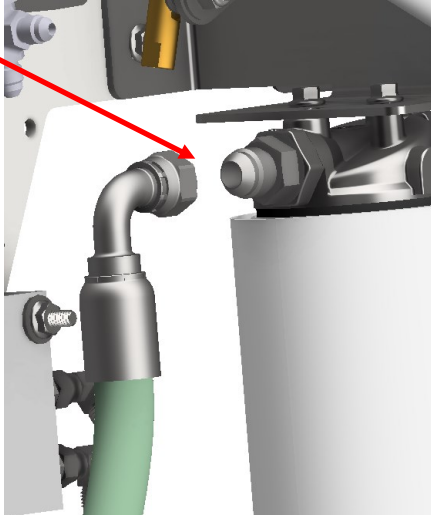

SGXL FINIAL ASSEMBLY HYDRO

PLUMBING

DRAWING NO. SGXLEV-024 REV. 2

SGXL HYDRAULIC HOSE KIT: K1004-B

A 9"X 1/2" HOSE

A

B 101"X1/4" HOSE

C 104"X1/4" HOSE

C

B

SGXL FINAL ASSEMBLY HYDRO
PLUMBING

D 70"X1/4" HOSE

E 75"X1/4" HOSE

SGXL FINIAL ASSEMBLY HYDRO
PLUMBING

5-1/2" X 1/4" HOSE

8" X 1/4" HOSE