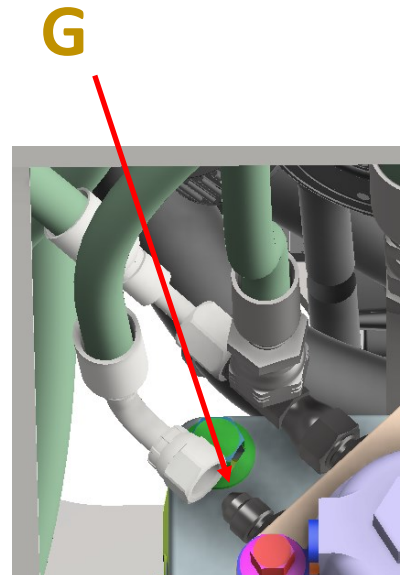

SGXL FINIAL ASSEMBLY HYDRO

PLUMBING

DRAWING NO. SGXLEV-024 REV. 2

SGXL HYDRAULIC HOSE KIT: K1004-B

A 9"X 1/2" HOSE

A

B 101"X1/4" HOSE

C 104"X1/4" HOSE

C

B

SGXL FINAL ASSEMBLY HYDRO
PLUMBING

D 70"X1/4" HOSE

E 75"X1/4" HOSE

SGXL FINIAL ASSEMBLY HYDRO
PLUMBING

5-1/2" X 1/4" HOSE

8" X 1/4" HOSE

SGXL FINAL ASSEMBLY HYDRO
PLUMBING

F 14"X1/4" HOSE

G 14"X1/4" HOSE

SGXL FINAL ASSEMBLY HYDRO
PLUMBING

32" X 1/2" DRAIN HOSE

H 20-1/2" X 3/8" HOSE

H

SGXL FINAL ASSEMBLY HYDRO
PLUMBING

J 53"X 1/2" HOSE