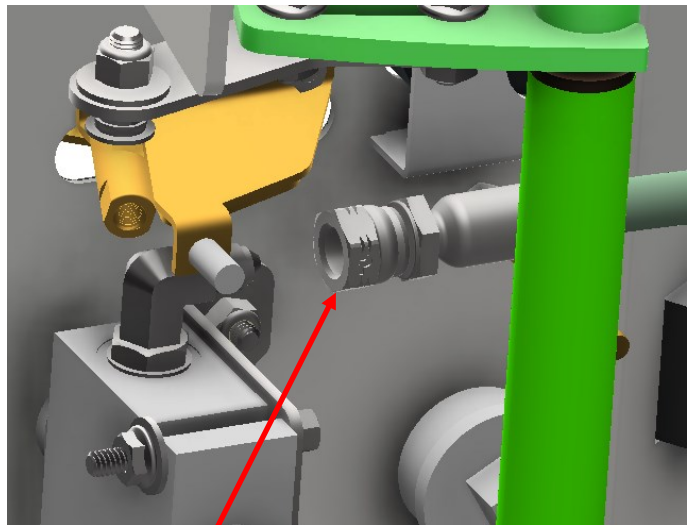

# SGXL UPRIGHT HYDRO PLUMBING

DRAWING NO. SGXLEV-008 REV. 2

## SGXL HYDRAULIC HOSE KIT: K1004-B

FILTER

TANK

1/2" X 24" HOSE

**A** 1/4" X 26" HOSE

**A**

**A** 1/4" X 26" HOSE

**A**