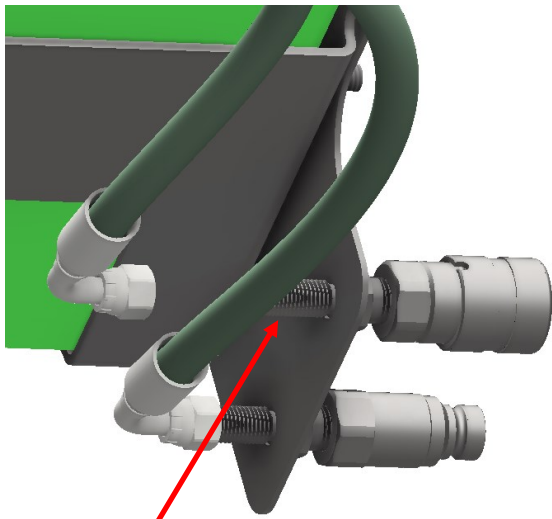

## SGXL HYDRAULIC HOSE KIT: K1004-B

FILTER

TANK

1/2" X 24" HOSE

**A** 1/4" X 26" HOSE

**A**

**A** 1/4" X 26" HOSE

**A**