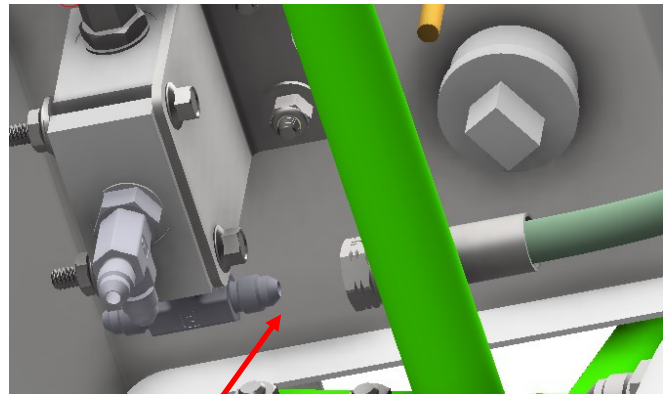

## SGXL HYDRAULIC HOSE KIT: K1004-B

FILTER

TANK

1/2" X 24" HOSE

**A** 1/4" X 26" HOSE

**A**

**A** 1/4" X 26" HOSE

**A**