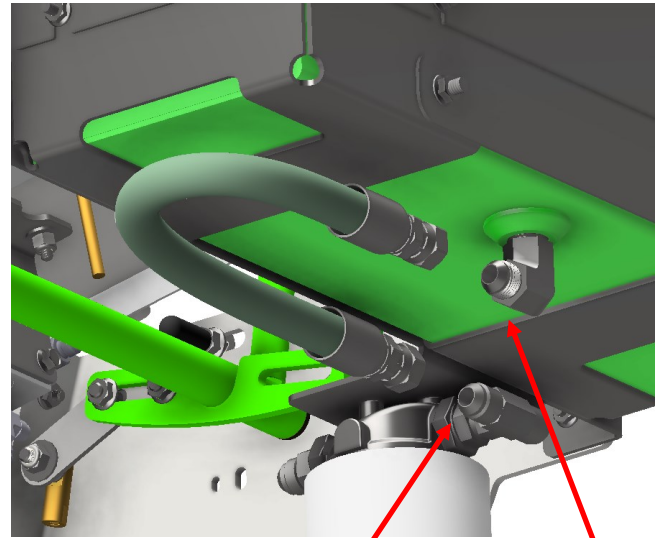

# SGXL UPRIGHT HYDRO PLUMBING

DRAWING NO. SGXLEV-008 REV. 2

## SGXL HYDRAULIC HOSE KIT: K1004-B

FILTER

TANK

1/2" X 24" HOSE

**A** 1/4" X 26" HOSE

**A**

**A** 1/4" X 26" HOSE

**A**