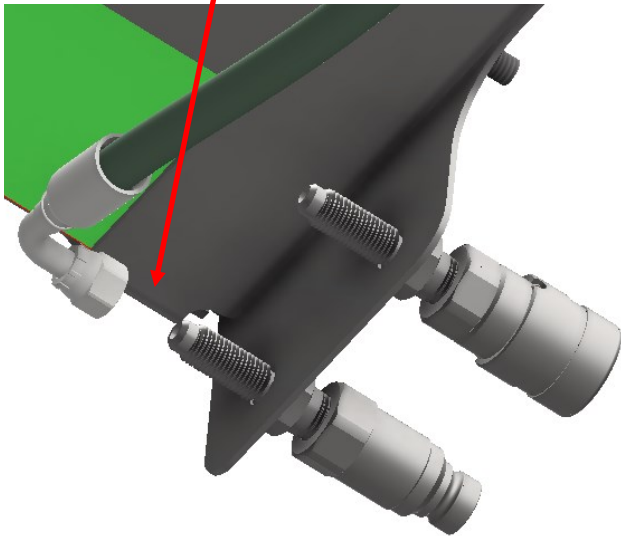

## SGXL HYDRAULIC HOSE KIT: K1004-B

FILTER

TANK

1/2" X 24" HOSE

**A** 1/4" X 26" HOSE

**A**

**A** 1/4" X 26" HOSE

**A**