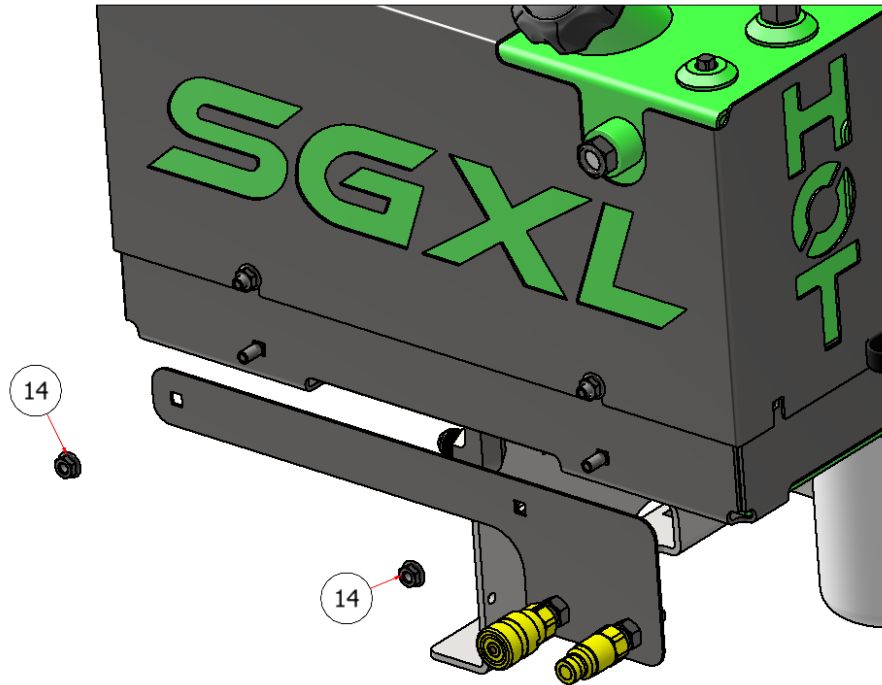

SGXL QUICK CONNECT PLATE

DRAWING NO. SGXLEV-003 REV. 2

STEELGREEN
MANUFACTURING™

PARTS LIST			
ITEM	QTY	PART NUMBER	TITLE
80	1	R24-062	SGXL HOPPER HYDRAULIC HOSE QUICK DISCONNECT PLATE
81	2	H84043	BULKHEAD, 1/4" MNPT X 1/4" MJIC
82	1	H80510	FLAT FACE COUPLER, 1/4 FNPT
83	1	H85011	FLAT FACE NIPPLE, 1/4 FNPT

NOTE: Quantities in the parts list above are total per machine. Please note the quantities used in the sub-assemblies.

SGXL QUICK CONNECT PLATE

PARTS LIST			
ITEM	QTY	PART NUMBER	TITLE
14	10	HFNCS-516S	HEX NUT, 5/16"