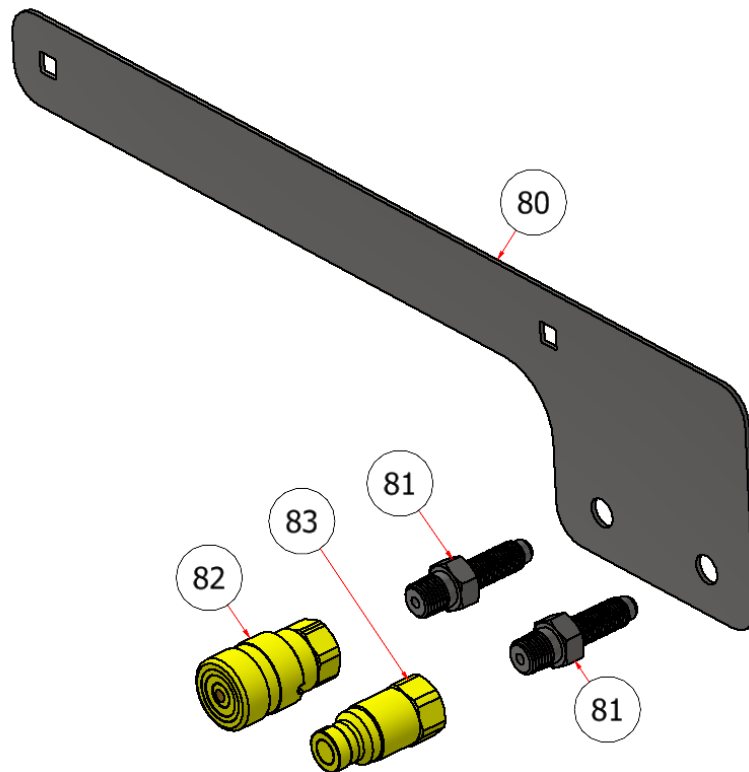

SGXL QUICK CONNECT PLATE

DRAWING NO. SGXLEV-003 REV. 2

STEELGREEN
MANUFACTURING™

PARTS LIST			
ITEM	QTY	PART NUMBER	TITLE
80	1	R24-062	SGXL HOPPER HYDRAULIC HOSE QUICK DISCONNECT PLATE
81	2	H84043	BULKHEAD, 1/4" MNPT X 1/4" MJIC
82	1	H80510	FLAT FACE COUPLER, 1/4 FNPT
83	1	H85011	FLAT FACE NIPPLE, 1/4 FNPT

NOTE: Quantities in the parts list above are total per machine. Please note the quantities used in the sub-assemblies.

SGXL QUICK CONNECT PLATE

PARTS LIST			
ITEM	QTY	PART NUMBER	TITLE
14	10	HFNCS-516S	HEX NUT, 5/16"