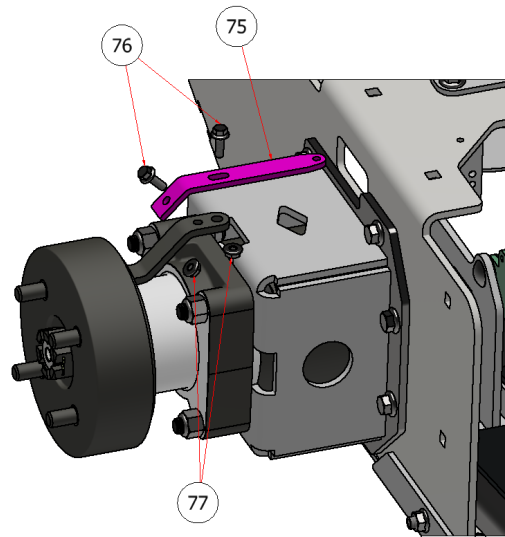

PARKING BRAKE

DRAWING NO. SGEV-026 REV. 2

PARTS LIST			
ITEM	QTY	PART NUMBER	TITLE
58	2	R21-237	SG FOOT BRAKE CABLE MOUNT
61	4	D71018	CABLE, PARKING BRAKE
95	4	C60313	CLEVIS, PARKING BRAKE CABLE
96	4	C60313-CLIP	CLIP, CLEVIS, PARKING BRAKE CABLE

PARTS LIST			
ITEM	QTY	PART NUMBER	DESCRIPTION
75	2	R21-225	BRACKET, PARKING BRAKE
76	4	HFSSC-1475	HEX FLANGE BOLT, 1/4 X 3/4
77	4	HFNCS-14S	HEX FLANGE NUT, 1/4

NOTE: Quantities in the parts list above are total per machine. Please note the quantities used in the sub-assemblies.

PARTS LIST

ITEM	QTY	PART NUMBER	DESCRIPTION
75	2	R21-225	BRACKET, PARKING BRAKE
76	4	HFSSC-1475	HEX FLANGE BOLT, 1/4 X 3/4
77	4	HFNCS-14S	HEX FLANGE NUT, 1/4

SG36/42

SG46/52

PARTS LIST

ITEM	QTY	PART NUMBER	DESCRIPTION
51	8	HFNCS-516S	HEX NUT, 5/16"
59	4	CB-5161SS	CARRIAGE BOLT, SS - 5/16-18 x 1