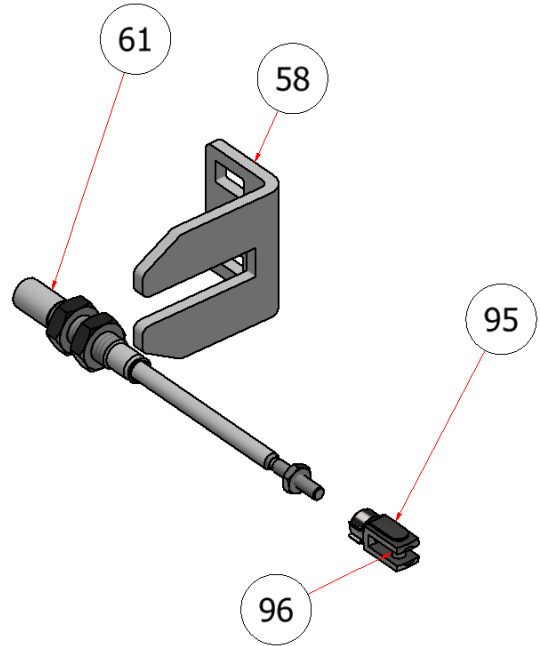

PARKING BRAKE

DRAWING NO. SGEV-026 REV. 2

PARTS LIST			
ITEM	QTY	PART NUMBER	TITLE
58	2	R21-237	SG FOOT BRAKE CABLE MOUNT
61	4	D71018	CABLE, PARKING BRAKE
95	4	C60313	CLEVIS, PARKING BRAKE CABLE
96	4	C60313-CLIP	CLIP, CLEVIS, PARKING BRAKE CABLE

PARTS LIST			
ITEM	QTY	PART NUMBER	DESCRIPTION
75	2	R21-225	BRACKET, PARKING BRAKE
76	4	HFSSC-1475	HEX FLANGE BOLT, 1/4 X 3/4
77	4	HFNCS-14S	HEX FLANGE NUT, 1/4

NOTE: Quantities in the parts list above are total per machine. Please note the quantities used in the sub-assemblies.

PARTS LIST

ITEM	QTY	PART NUMBER	DESCRIPTION
75	2	R21-225	BRACKET, PARKING BRAKE
76	4	HFSSC-1475	HEX FLANGE BOLT, 1/4 X 3/4
77	4	HFNCS-14S	HEX FLANGE NUT, 1/4

SG36/42

SG46/52

PARTS LIST

ITEM	QTY	PART NUMBER	DESCRIPTION
51	8	HFNCS-516S	HEX NUT, 5/16"
59	4	CB-5161SS	CARRIAGE BOLT, SS - 5/16-18 x 1