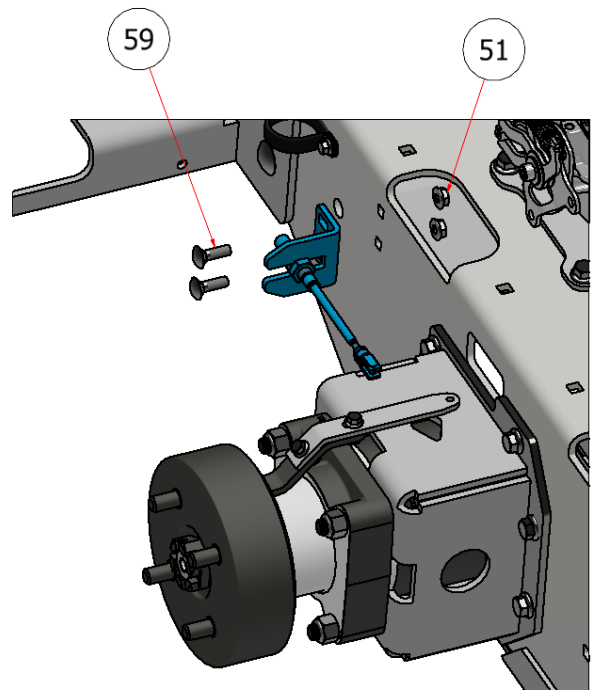

PARTS LIST			
ITEM	QTY	PART NUMBER	DESCRIPTION
75	2	R21-225	BRACKET, PARKING BRAKE
76	4	HFSSC-1475	HEX FLANGE BOLT, 1/4 X 3/4
77	4	HFNCS-14S	HEX FLANGE NUT, 1/4

NOTE: Quantities in the parts list above are total per machine. Please note the quantities used in the sub-assemblies.

PARTS LIST

ITEM	QTY	PART NUMBER	DESCRIPTION
75	2	R21-225	BRACKET, PARKING BRAKE
76	4	HFSSC-1475	HEX FLANGE BOLT, 1/4 X 3/4
77	4	HFNCS-14S	HEX FLANGE NUT, 1/4

SG36/42

SG46/52

PARTS LIST

ITEM	QTY	PART NUMBER	DESCRIPTION
51	8	HFNCS-516S	HEX NUT, 5/16"
59	4	CB-5161SS	CARRIAGE BOLT, SS - 5/16-18 x 1