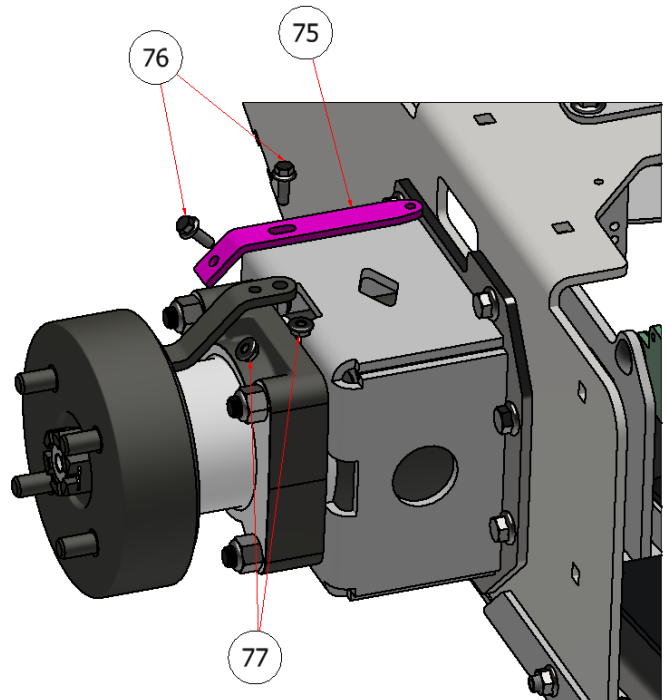

PARKING BRAKE

DRAWING NO. SGEV-026 REV. 2

PARTS LIST			
ITEM	QTY	PART NUMBER	TITLE
58	2	R21-237	SG FOOT BRAKE CABLE MOUNT
61	4	D71018	CABLE, PARKING BRAKE
95	4	C60313	CLEVIS, PARKING BRAKE CABLE
96	4	C60313-CLIP	CLIP, CLEVIS, PARKING BRAKE CABLE

PARTS LIST			
ITEM	QTY	PART NUMBER	DESCRIPTION
75	2	R21-225	BRACKET, PARKING BRAKE
76	4	HFSSC-1475	HEX FLANGE BOLT, 1/4 X 3/4
77	4	HFNCS-14S	HEX FLANGE NUT, 1/4

NOTE: Quantities in the parts list above are total per machine. Please note the quantities used in the sub-assemblies.

PARTS LIST

ITEM	QTY	PART NUMBER	DESCRIPTION
75	2	R21-225	BRACKET, PARKING BRAKE
76	4	HFSSC-1475	HEX FLANGE BOLT, 1/4 X 3/4
77	4	HFNCS-14S	HEX FLANGE NUT, 1/4

SG36/42

SG46/52

PARTS LIST

ITEM	QTY	PART NUMBER	DESCRIPTION
51	8	HFNCS-516S	HEX NUT, 5/16"
59	4	CB-5161SS	CARRIAGE BOLT, SS - 5/16-18 x 1