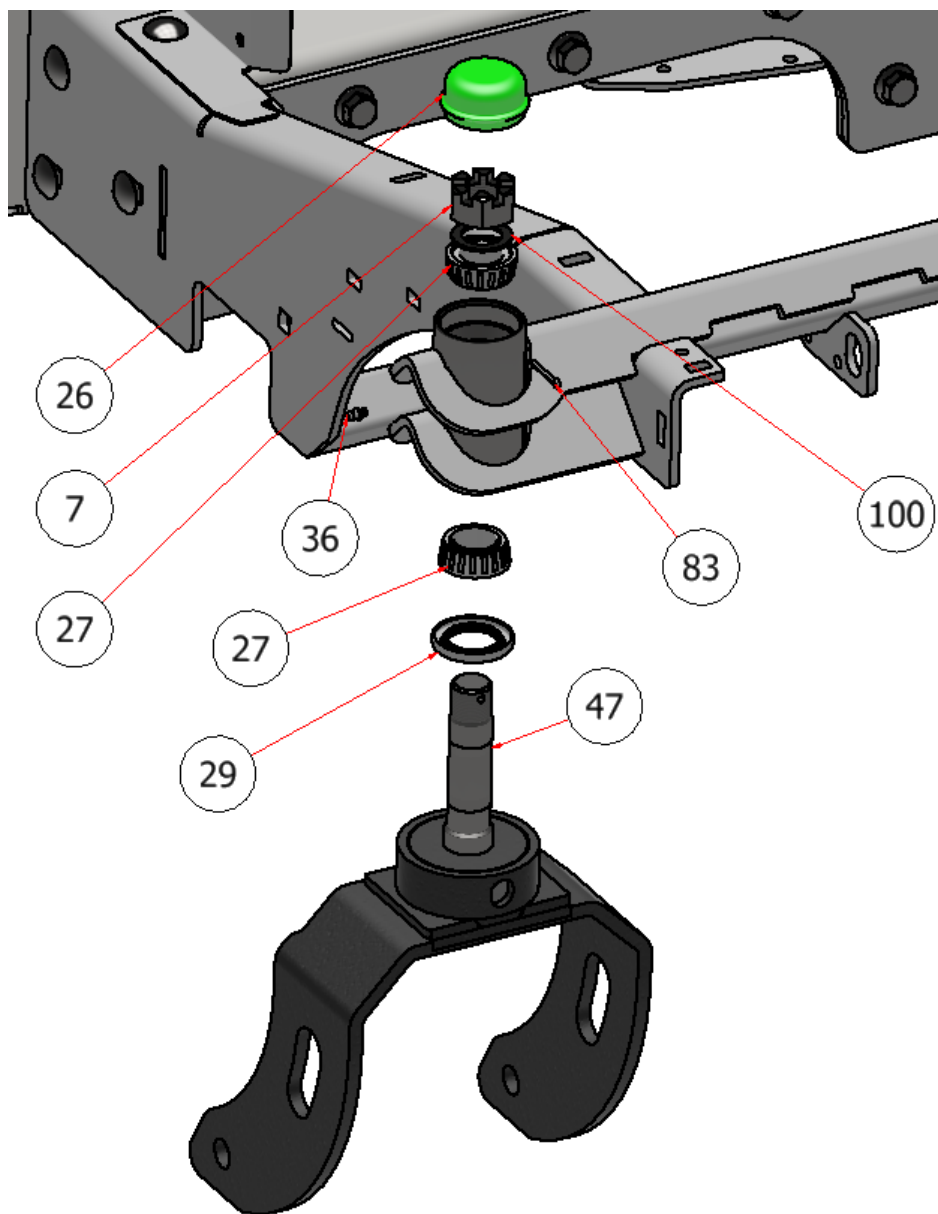

# SG54 FRONT YOKES

DRAWING NO. SG54EV-019 REV. 2

PARTS LIST			
ITEM	QTY	PART NUMBER	TITLE
7	2	T90313	SLOTTED HEX NUT, 1"
26	2	T90306	PLASTIC DUST CAP
27	4	T90308	BEARING, SPINDLE
29	2	T90302	SEAL, SPINDLE
36	3	6F-316D	GREASE FITTING
47	2	W22-144	YOKE, FRONT TIRE
83	2	CPSS 532X112	COTTER PIN, STEEL
100	2	SHIM-1	FLAT WASHER, SS - 1

**NOTE:** Quantities in the parts list above are total per machine. Please note the quantities used in the sub-assemblies.