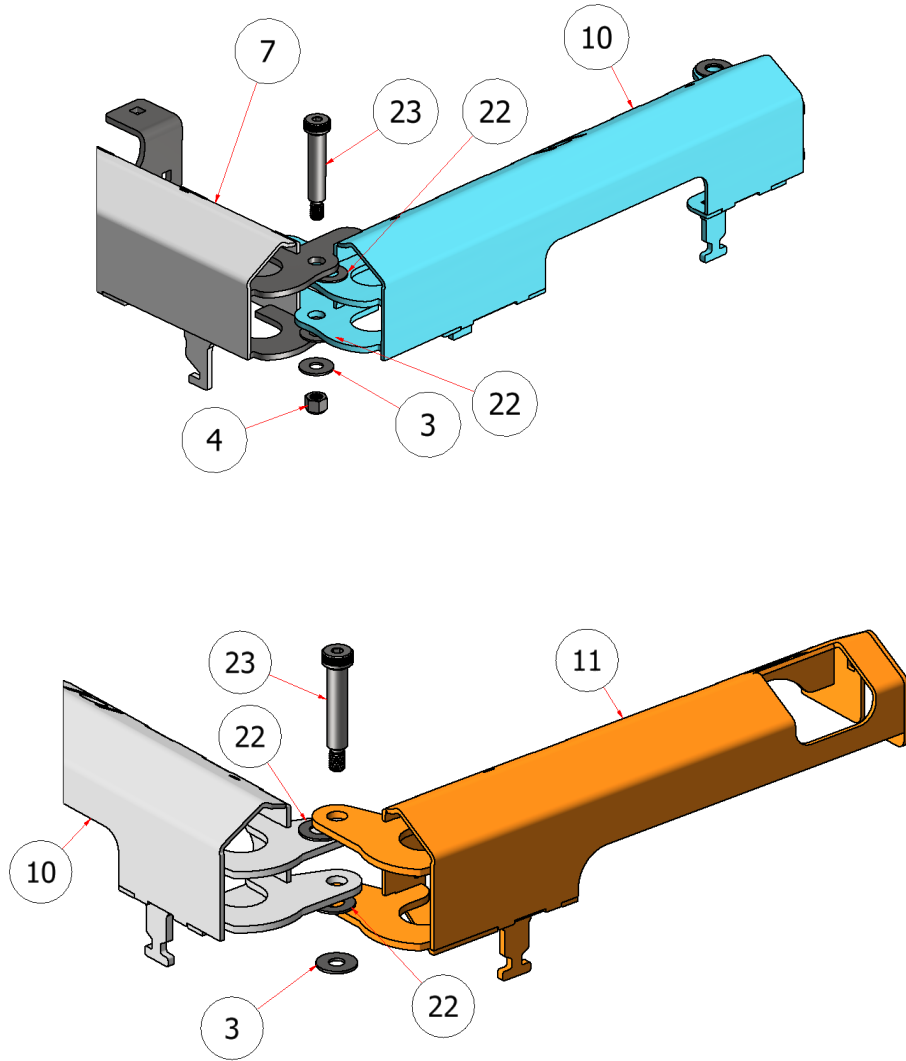

PARTS LIST			
ITEM	QTY	PART NUMBER	TITLE
3	2	FWSS-38	FLAT WASHER, SS - 3/8
4	4	SSNNC-38	NYLOCK, SS - 3/8-16
7	1	W22-121	CENTER SECTION, 6 NOZZLE SPRAY BOOM
10	1	W22-125_MIR	INNER WING, 6 NOZZLE SPRAY BOOM, LEFT
11	1	W22-128_MIR	OUTER WING, 6 NOZZLE SPRAY BOOM RIGHT
22	8	FWSS-12	FLAT WASHER SAE, SS - 1/2
23	4	SHB-12X214SS	SHOULDER BOLT, 1/2" X 2-1/4" SS

NOTE: Quantities in the parts list above are total per machine. Please note the quantities used in the sub-assemblies.