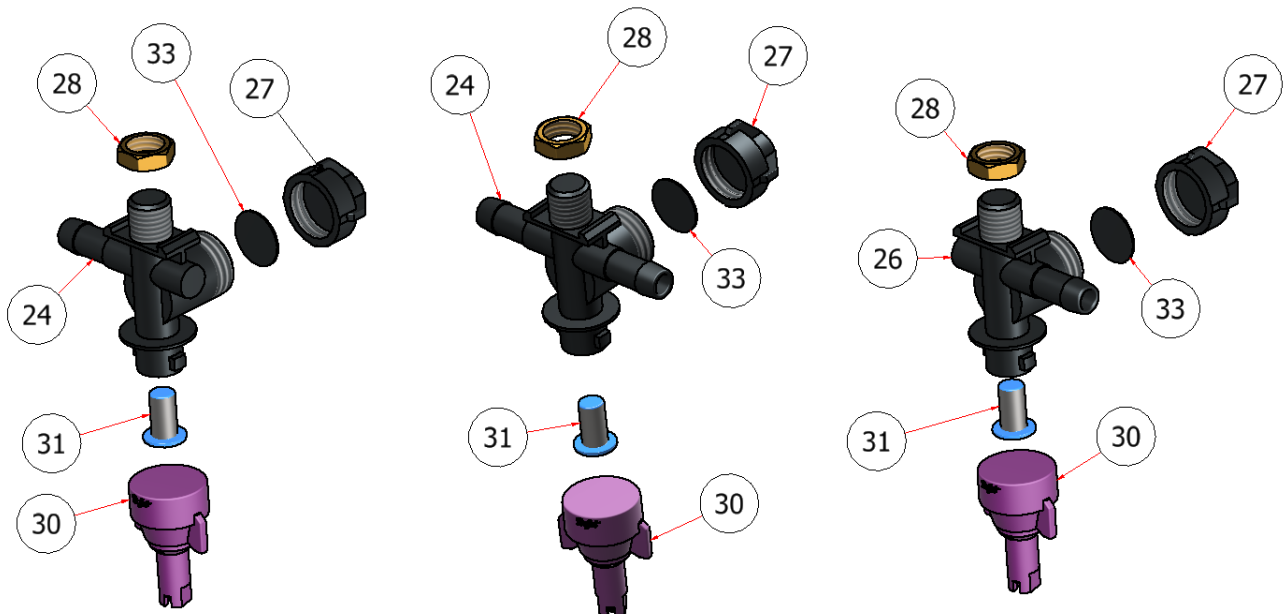

6 NOZZLE BOOM ATTACHMENT

PART NO. P10057

SGATT-004 Rev. 1

LEFT NOZZLE ASSY.

QTY. (1)

CENTER NOZZLE ASSY.

QTY. (2)

RIGHT NOZZLE ASSY.

QTY. (1)

PARTS LIST			
ITEM	QTY	PART NUMBER	TITLE
24	2	S51011	NOZZLE BODY, CENTER
25	2	S51010	NOZZLE BODY, LEFT
26	2	S51012	NOZZLE BODY, RIGHT
27	4	S51113	NOZZLE BODY, CAP
28	6	S51010-N	NOZZLE BODY NUT, BRASS
30	6	S50030	SPRAY TIP, LT BLUE
		S50031	SPRAY TIP, LAVENDER
		S50038	SPRAY TIP, RED
		S50039	SPRAY TIP, GRAY
		S50040	SPRAY TIP, WHITE
		S50041	SPRAY TIP, GREEN
		S50042	SPRAY TIP, BLUE
		S50043	SPRAY TIP, BROWN
31	6	S51282	STRAINER, 50 MESH, NO CHECK VALVE
32	20	S55003	HOSE 1/2 ID, 200 PSI
33	4	S51112	DIAPHRAM, SPRAY NOZZLE

LEFT NOZZLE ASSY. WITH VALVE

RIGHT NOZZLE ASSY. WITH VALVE

PARTS LIST			
ITEM	QTY	PART NUMBER	TITLE
14	2	58140-NYB	VALVE, SPRAY NOZZLE
24	2	S51011	NOZZLE BODY, CENTER
25	2	S51010	NOZZLE BODY, LEFT
26	2	S51012	NOZZLE BODY, RIGHT
27	4	S51113	NOZZLE BODY, CAP
28	6	S51010-N	NOZZLE BODY NUT, BRASS
30	6	S50030	SPRAY TIP, LT BLUE
		S50031	SPRAY TIP, LAVENDER
		S50038	SPRAY TIP, RED
		S50039	SPRAY TIP, GRAY
		S50040	SPRAY TIP, WHITE
		S50041	SPRAY TIP, GREEN
		S50042	SPRAY TIP, BLUE
		S50043	SPRAY TIP, BROWN
31	6	S51282	STRAINER, 50 MESH, NO CHECK VALVE
32	20	S55003	HOSE 1/2 ID, 200 PSI
33	4	S51112	DIAPHRAM, SPRAY NOZZLE

NOTE: Quantities in the parts list above are total per machine. Please note the quantities used in the sub-assemblies.

PARTS LIST			
ITEM	QTY	PART NUMBER	TITLE
5	2	SSNNC 10-32B	HEX NUT, NYLOCK, 10-32
18	4	C60112-12	BOOM SPRING, 6 NOZZLE BOOM
19	2	C60372	RUBBER BUMPER, THREADED STUD