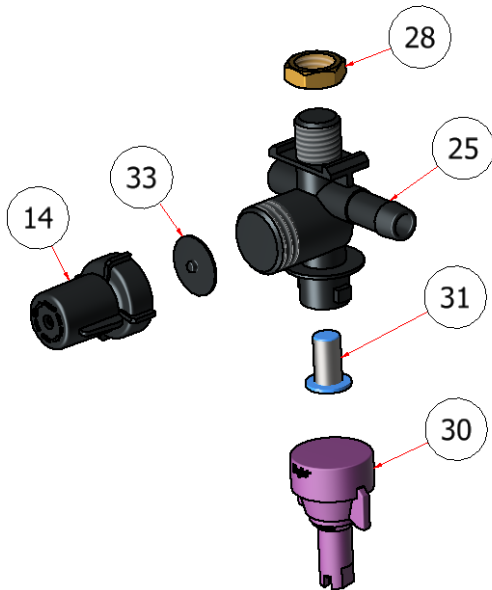

6 NOZZLE BOOM ATTACHMENT

PART NO. P10057

SGATT-004 Rev. 1

LEFT NOZZLE ASSY.

QTY. (1)

CENTER NOZZLE ASSY.

QTY. (2)

RIGHT NOZZLE ASSY.

QTY. (1)

PARTS LIST			
ITEM	QTY	PART NUMBER	TITLE
24	2	S51011	NOZZLE BODY, CENTER
25	2	S51010	NOZZLE BODY, LEFT
26	2	S51012	NOZZLE BODY, RIGHT
27	4	S51113	NOZZLE BODY, CAP
28	6	S51010-N	NOZZLE BODY NUT, BRASS
30	6	S50030	SPRAY TIP, LT BLUE
		S50031	SPRAY TIP, LAVENDER
		S50038	SPRAY TIP, RED
		S50039	SPRAY TIP, GRAY
		S50040	SPRAY TIP, WHITE
		S50041	SPRAY TIP, GREEN
		S50042	SPRAY TIP, BLUE
		S50043	SPRAY TIP, BROWN
31	6	S51282	STRAINER, 50 MESH, NO CHECK VALVE
32	20	S55003	HOSE 1/2 ID, 200 PSI
33	4	S51112	DIAPHRAM, SPRAY NOZZLE

LEFT NOZZLE ASSY. WITH VALVE

RIGHT NOZZLE ASSY. WITH VALVE

PARTS LIST			
ITEM	QTY	PART NUMBER	TITLE
14	2	58140-NYB	VALVE, SPRAY NOZZLE
24	2	S51011	NOZZLE BODY, CENTER
25	2	S51010	NOZZLE BODY, LEFT
26	2	S51012	NOZZLE BODY, RIGHT
27	4	S51113	NOZZLE BODY, CAP
28	6	S51010-N	NOZZLE BODY NUT, BRASS
30	6	S50030	SPRAY TIP, LT BLUE
		S50031	SPRAY TIP, LAVENDER
		S50038	SPRAY TIP, RED
		S50039	SPRAY TIP, GRAY
		S50040	SPRAY TIP, WHITE
		S50041	SPRAY TIP, GREEN
		S50042	SPRAY TIP, BLUE
		S50043	SPRAY TIP, BROWN
31	6	S51282	STRAINER, 50 MESH, NO CHECK VALVE
32	20	S55003	HOSE 1/2 ID, 200 PSI
33	4	S51112	DIAPHRAM, SPRAY NOZZLE

NOTE: Quantities in the parts list above are total per machine. Please note the quantities used in the sub-assemblies.

PARTS LIST			
ITEM	QTY	PART NUMBER	TITLE
5	2	SSNNC 10-32B	HEX NUT, NYLOCK, 10-32
18	4	C60112-12	BOOM SPRING, 6 NOZZLE BOOM
19	2	C60372	RUBBER BUMPER, THREADED STUD