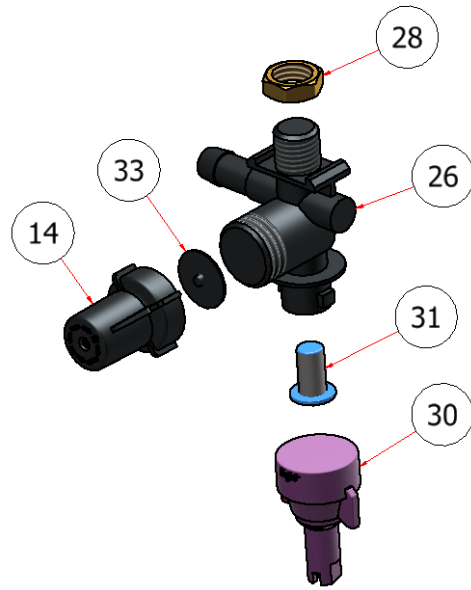

6 NOZZLE BOOM ATTACHMENT

PART NO. P10057

SGATT-004 Rev. 1

LEFT NOZZLE ASSY.

QTY. (1)

CENTER NOZZLE ASSY.

QTY. (2)

RIGHT NOZZLE ASSY.

QTY. (1)

PARTS LIST			
ITEM	QTY	PART NUMBER	TITLE
24	2	S51011	NOZZLE BODY, CENTER
25	2	S51010	NOZZLE BODY, LEFT
26	2	S51012	NOZZLE BODY, RIGHT
27	4	S51113	NOZZLE BODY, CAP
28	6	S51010-N	NOZZLE BODY NUT, BRASS
30	6	S50030	SPRAY TIP, LT BLUE
		S50031	SPRAY TIP, LAVENDER
		S50038	SPRAY TIP, RED
		S50039	SPRAY TIP, GRAY
		S50040	SPRAY TIP, WHITE
		S50041	SPRAY TIP, GREEN
		S50042	SPRAY TIP, BLUE
		S50043	SPRAY TIP, BROWN
31	6	S51282	STRAINER, 50 MESH, NO CHECK VALVE
32	20	S55003	HOSE 1/2 ID, 200 PSI
33	4	S51112	DIAPHRAM, SPRAY NOZZLE

LEFT NOZZLE ASSY. WITH VALVE

RIGHT NOZZLE ASSY. WITH VALVE

PARTS LIST			
ITEM	QTY	PART NUMBER	TITLE
14	2	58140-NYB	VALVE, SPRAY NOZZLE
24	2	S51011	NOZZLE BODY, CENTER
25	2	S51010	NOZZLE BODY, LEFT
26	2	S51012	NOZZLE BODY, RIGHT
27	4	S51113	NOZZLE BODY, CAP
28	6	S51010-N	NOZZLE BODY NUT, BRASS
30	6	S50030	SPRAY TIP, LT BLUE
		S50031	SPRAY TIP, LAVENDER
		S50038	SPRAY TIP, RED
		S50039	SPRAY TIP, GRAY
		S50040	SPRAY TIP, WHITE
		S50041	SPRAY TIP, GREEN
		S50042	SPRAY TIP, BLUE
		S50043	SPRAY TIP, BROWN
31	6	S51282	STRAINER, 50 MESH, NO CHECK VALVE
32	20	S55003	HOSE 1/2 ID, 200 PSI
33	4	S51112	DIAPHRAM, SPRAY NOZZLE

NOTE: Quantities in the parts list above are total per machine. Please note the quantities used in the sub-assemblies.

PARTS LIST			
ITEM	QTY	PART NUMBER	TITLE
5	2	SSNNC 10-32B	HEX NUT, NYLOCK, 10-32
18	4	C60112-12	BOOM SPRING, 6 NOZZLE BOOM
19	2	C60372	RUBBER BUMPER, THREADED STUD