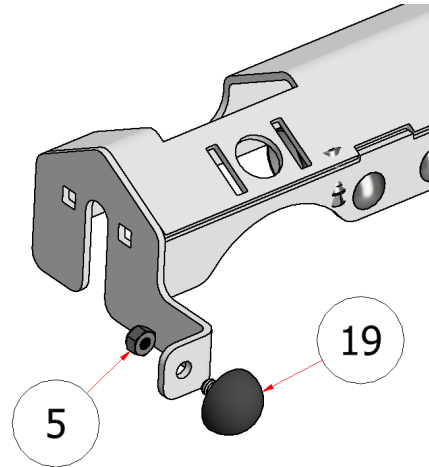

6 NOZZLE BOOM ATTACHMENT

PART NO. P10057

SGATT-004 Rev. 1

LEFT NOZZLE ASSY.

QTY. (1)

CENTER NOZZLE ASSY.

QTY. (2)

RIGHT NOZZLE ASSY.

QTY. (1)

PARTS LIST			
ITEM	QTY	PART NUMBER	TITLE
24	2	S51011	NOZZLE BODY, CENTER
25	2	S51010	NOZZLE BODY, LEFT
26	2	S51012	NOZZLE BODY, RIGHT
27	4	S51113	NOZZLE BODY, CAP
28	6	S51010-N	NOZZLE BODY NUT, BRASS
30	6	S50030	SPRAY TIP, LT BLUE
		S50031	SPRAY TIP, LAVENDER
		S50038	SPRAY TIP, RED
		S50039	SPRAY TIP, GRAY
		S50040	SPRAY TIP, WHITE
		S50041	SPRAY TIP, GREEN
		S50042	SPRAY TIP, BLUE
		S50043	SPRAY TIP, BROWN
31	6	S51282	STRAINER, 50 MESH, NO CHECK VALVE
32	20	S55003	HOSE 1/2 ID, 200 PSI
33	4	S51112	DIAPHRAM, SPRAY NOZZLE

LEFT NOZZLE ASSY. WITH VALVE

RIGHT NOZZLE ASSY. WITH VALVE

PARTS LIST			
ITEM	QTY	PART NUMBER	TITLE
14	2	58140-NYB	VALVE, SPRAY NOZZLE
24	2	S51011	NOZZLE BODY, CENTER
25	2	S51010	NOZZLE BODY, LEFT
26	2	S51012	NOZZLE BODY, RIGHT
27	4	S51113	NOZZLE BODY, CAP
28	6	S51010-N	NOZZLE BODY NUT, BRASS
30	6	S50030	SPRAY TIP, LT BLUE
		S50031	SPRAY TIP, LAVENDER
		S50038	SPRAY TIP, RED
		S50039	SPRAY TIP, GRAY
		S50040	SPRAY TIP, WHITE
		S50041	SPRAY TIP, GREEN
		S50042	SPRAY TIP, BLUE
		S50043	SPRAY TIP, BROWN
31	6	S51282	STRAINER, 50 MESH, NO CHECK VALVE
32	20	S55003	HOSE 1/2 ID, 200 PSI
33	4	S51112	DIAPHRAM, SPRAY NOZZLE

NOTE: Quantities in the parts list above are total per machine. Please note the quantities used in the sub-assemblies.

PARTS LIST			
ITEM	QTY	PART NUMBER	TITLE
5	2	SSNNC 10-32B	HEX NUT, NYLOCK, 10-32
18	4	C60112-12	BOOM SPRING, 6 NOZZLE BOOM
19	2	C60372	RUBBER BUMPER, THREADED STUD