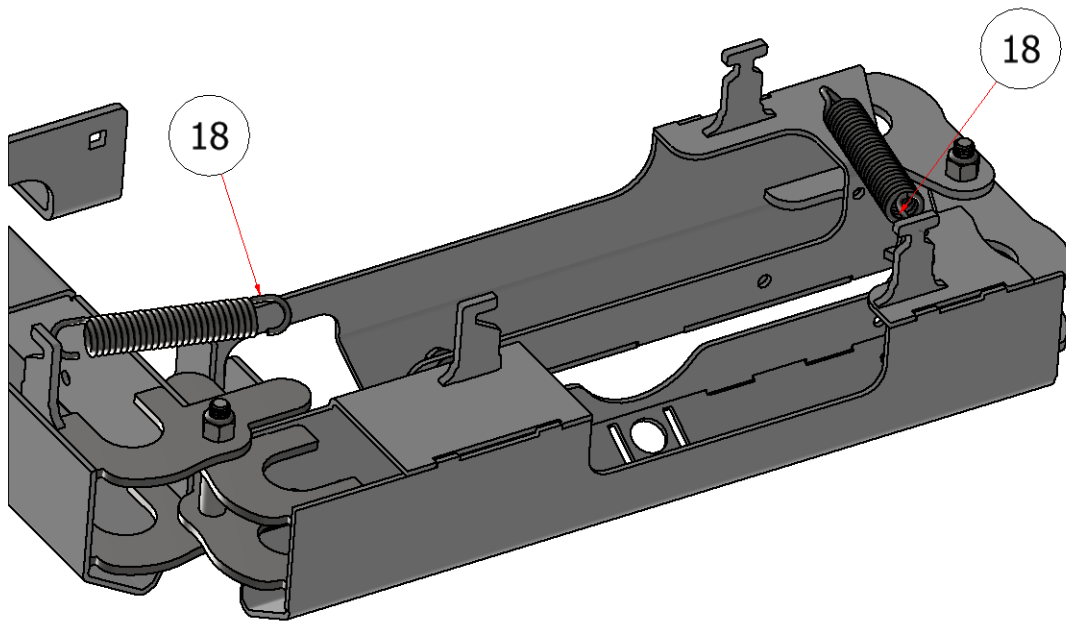

PARTS LIST			
ITEM	QTY	PART NUMBER	TITLE
5	2	SSNNC 10-32B	HEX NUT, NYLOCK, 10-32
18	4	C60112-12	BOOM SPRING, 6 NOZZLE BOOM
19	2	C60372	RUBBER BUMPER, THREADED STUD

NOTE: Quantities in the parts list above are total per machine. Please note the quantities used in the sub-assemblies.