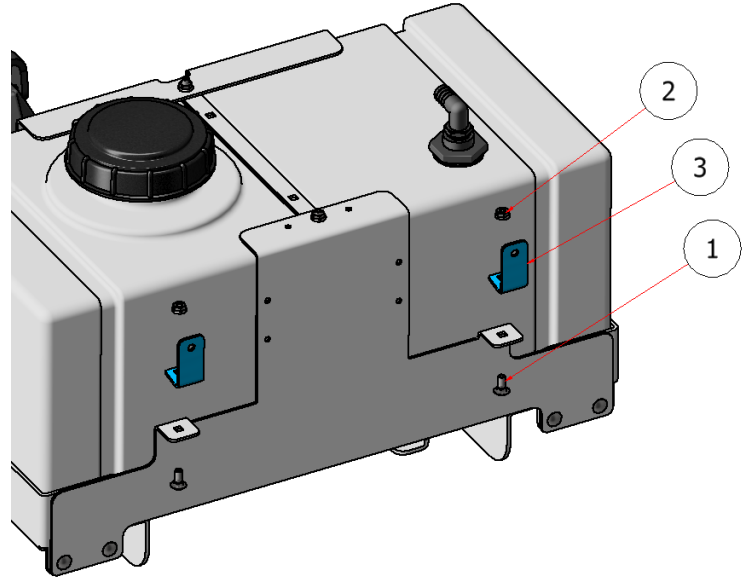

LIGHT BAR ATTACHMENT

PART NO. A10009 (STANDARD)

A10009-20 (20 GALLON TANK)

A10009-35 (35 GALLON TANK)

SGATT-008 Rev. 1

PARTS LIST

ITEM	QTY	PART NUMBER	DESCRIPTION
1	1	E40210	LIGHT BAR, LED

PARTS LIST

ITEM	QTY	PART NUMBER	DESCRIPTION
1	2	CB-51634	CARRIAGE BOLT, SS - 5/16-18 x 3/4
2	2	HFNCS-516S	HEX FLANGE NUT, SS - 5/16
3	2	R22-228	BRACKET, LED LIGHT BAR
4	1	E40210	LIGHT BAR, LED

PARTS LIST			
ITEM	QTY	PART NUMBER	DESCRIPTION
1	8	HFSSC-3812	HEX FLANGE BOLT, 3/8 X 1/2
2	12	FWSS-38	FLAT WASHER, SS - 3/8
3	2	R22-229	MOUNTING BRACKET, LED LIGHT BAR, 35 GAL.

PARTS LIST			
ITEM	QTY	PART NUMBER	DESCRIPTION
4	2	R22-228	MOUNTING BRACKET, LED LIGHT BAR
5	2	CB-51634	CARRIAGE BOLT, SS - 5/16-18 x 3/4
6	2	HFNC5-516S	HEX FLANGE NUT, SS - 5/16

PARTS LIST			
ITEM	QTY	PART NUMBER	DESCRIPTION
7	1	E40210	LIGHT BAR, LED