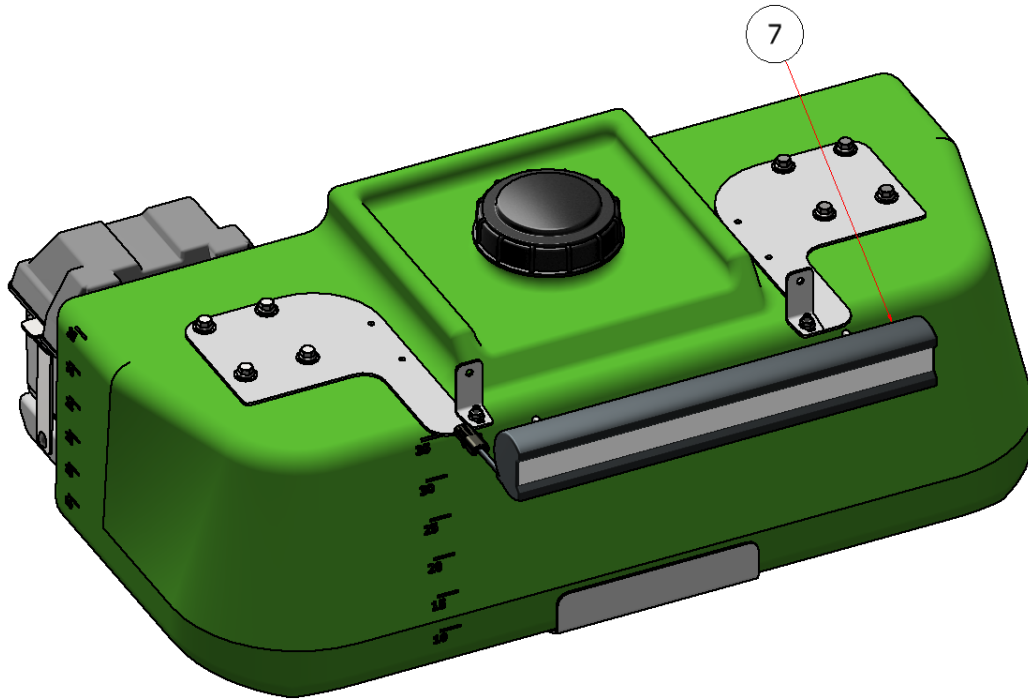

LIGHT BAR ATTACHMENT

PART NO. A10009 (STANDARD)

A10009-20 (20 GALLON TANK)

A10009-35 (35 GALLON TANK)

SGATT-008 Rev. 1

PARTS LIST

ITEM	QTY	PART NUMBER	DESCRIPTION
1	1	E40210	LIGHT BAR, LED

PARTS LIST

ITEM	QTY	PART NUMBER	DESCRIPTION
1	2	CB-51634	CARRIAGE BOLT, SS - 5/16-18 x 3/4
2	2	HFNCS-516S	HEX FLANGE NUT, SS - 5/16
3	2	R22-228	BRACKET, LED LIGHT BAR
4	1	E40210	LIGHT BAR, LED

PARTS LIST			
ITEM	QTY	PART NUMBER	DESCRIPTION
1	8	HFSSC-3812	HEX FLANGE BOLT, 3/8 X 1/2
2	12	FWSS-38	FLAT WASHER, SS - 3/8
3	2	R22-229	MOUNTING BRACKET, LED LIGHT BAR, 35 GAL.

PARTS LIST			
ITEM	QTY	PART NUMBER	DESCRIPTION
4	2	R22-228	MOUNTING BRACKET, LED LIGHT BAR
5	2	CB-51634	CARRIAGE BOLT, SS - 5/16-18 x 3/4
6	2	HFNC5-516S	HEX FLANGE NUT, SS - 5/16

PARTS LIST			
ITEM	QTY	PART NUMBER	DESCRIPTION
7	1	E40210	LIGHT BAR, LED