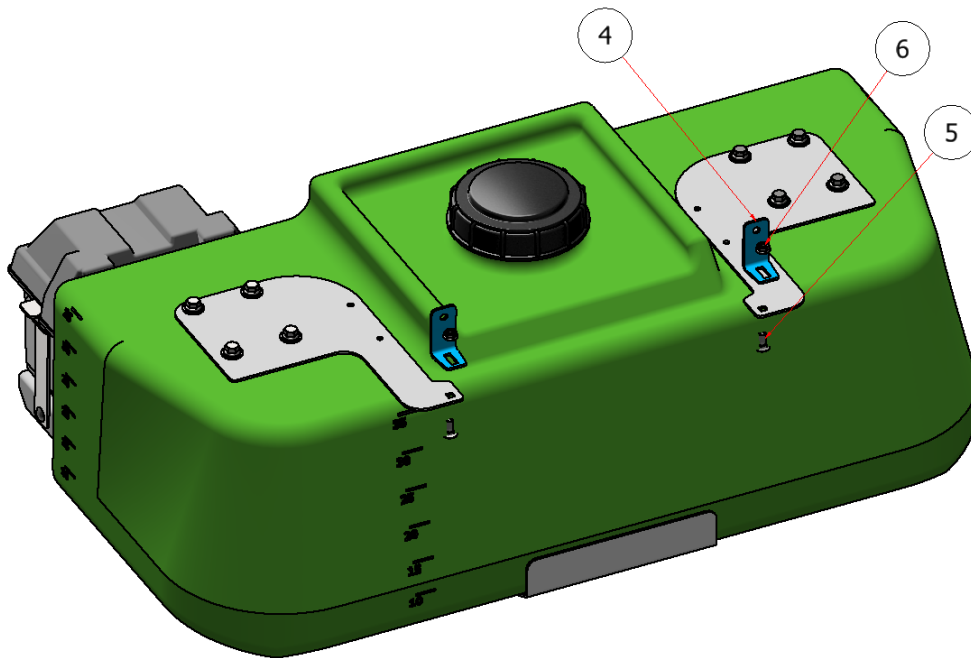

LIGHT BAR ATTACHMENT

PART NO. A10009 (STANDARD)

A10009-20 (20 GALLON TANK)

A10009-35 (35 GALLON TANK)

SGATT-008 Rev. 1

PARTS LIST

ITEM	QTY	PART NUMBER	DESCRIPTION
1	1	E40210	LIGHT BAR, LED

PARTS LIST

ITEM	QTY	PART NUMBER	DESCRIPTION
1	2	CB-51634	CARRIAGE BOLT, SS - 5/16-18 x 3/4
2	2	HFNCS-516S	HEX FLANGE NUT, SS - 5/16
3	2	R22-228	BRACKET, LED LIGHT BAR
4	1	E40210	LIGHT BAR, LED

PARTS LIST			
ITEM	QTY	PART NUMBER	DESCRIPTION
1	8	HFSSC-3812	HEX FLANGE BOLT, 3/8 X 1/2
2	12	FWSS-38	FLAT WASHER, SS - 3/8
3	2	R22-229	MOUNTING BRACKET, LED LIGHT BAR, 35 GAL.

PARTS LIST			
ITEM	QTY	PART NUMBER	DESCRIPTION
4	2	R22-228	MOUNTING BRACKET, LED LIGHT BAR
5	2	CB-51634	CARRIAGE BOLT, SS - 5/16-18 x 3/4
6	2	HFNC5-516S	HEX FLANGE NUT, SS - 5/16

PARTS LIST			
ITEM	QTY	PART NUMBER	DESCRIPTION
7	1	E40210	LIGHT BAR, LED