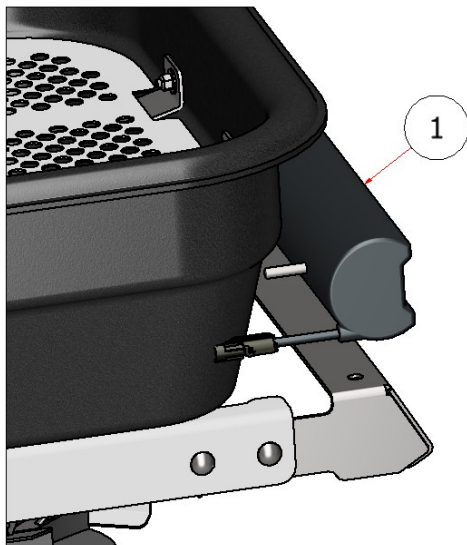

LIGHT BAR ATTACHMENT

PART NO. A10009 (STANDARD)

A10009-20 (20 GALLON TANK)

A10009-35 (35 GALLON TANK)

SGATT-008 Rev. 1

PARTS LIST

ITEM	QTY	PART NUMBER	DESCRIPTION
1	1	E40210	LIGHT BAR, LED

PARTS LIST

ITEM	QTY	PART NUMBER	DESCRIPTION
1	2	CB-51634	CARRIAGE BOLT, SS - 5/16-18 x 3/4
2	2	HFNCS-516S	HEX FLANGE NUT, SS - 5/16
3	2	R22-228	BRACKET, LED LIGHT BAR
4	1	E40210	LIGHT BAR, LED

PARTS LIST			
ITEM	QTY	PART NUMBER	DESCRIPTION
1	8	HFSSC-3812	HEX FLANGE BOLT, 3/8 X 1/2
2	12	FWSS-38	FLAT WASHER, SS - 3/8
3	2	R22-229	MOUNTING BRACKET, LED LIGHT BAR, 35 GAL.

PARTS LIST			
ITEM	QTY	PART NUMBER	DESCRIPTION
4	2	R22-228	MOUNTING BRACKET, LED LIGHT BAR
5	2	CB-51634	CARRIAGE BOLT, SS - 5/16-18 x 3/4
6	2	HFNC5-516S	HEX FLANGE NUT, SS - 5/16

PARTS LIST			
ITEM	QTY	PART NUMBER	DESCRIPTION
7	1	E40210	LIGHT BAR, LED