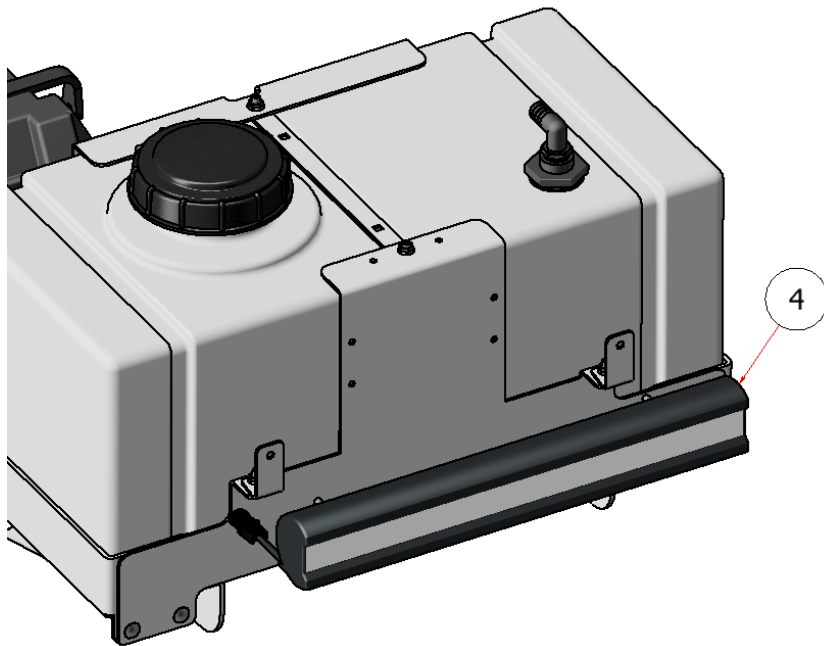

LIGHT BAR ATTACHMENT

PART NO. A10009 (STANDARD)

A10009-20 (20 GALLON TANK)

A10009-35 (35 GALLON TANK)

SGATT-008 Rev. 1

PARTS LIST

ITEM	QTY	PART NUMBER	DESCRIPTION
1	1	E40210	LIGHT BAR, LED

PARTS LIST

ITEM	QTY	PART NUMBER	DESCRIPTION
1	2	CB-51634	CARRIAGE BOLT, SS - 5/16-18 x 3/4
2	2	HFNCS-516S	HEX FLANGE NUT, SS - 5/16
3	2	R22-228	BRACKET, LED LIGHT BAR
4	1	E40210	LIGHT BAR, LED

PARTS LIST			
ITEM	QTY	PART NUMBER	DESCRIPTION
1	8	HFSSC-3812	HEX FLANGE BOLT, 3/8 X 1/2
2	12	FWSS-38	FLAT WASHER, SS - 3/8
3	2	R22-229	MOUNTING BRACKET, LED LIGHT BAR, 35 GAL.

PARTS LIST			
ITEM	QTY	PART NUMBER	DESCRIPTION
4	2	R22-228	MOUNTING BRACKET, LED LIGHT BAR
5	2	CB-51634	CARRIAGE BOLT, SS - 5/16-18 x 3/4
6	2	HFNC5-516S	HEX FLANGE NUT, SS - 5/16

PARTS LIST			
ITEM	QTY	PART NUMBER	DESCRIPTION
7	1	E40210	LIGHT BAR, LED