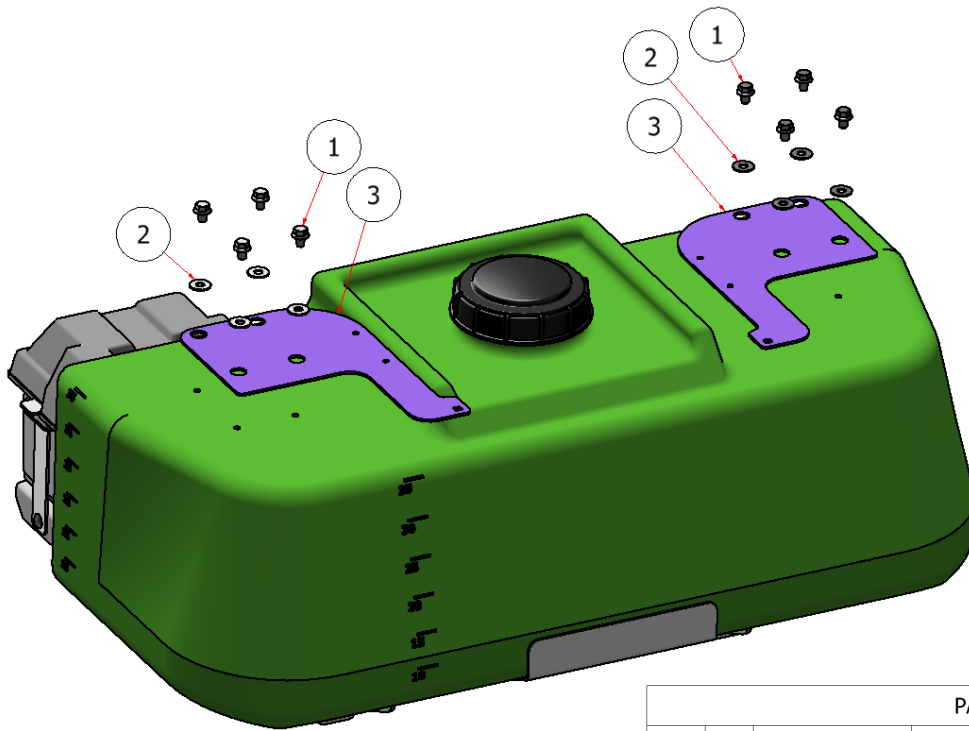

LIGHT BAR ATTACHMENT

PART NO. A10009 (STANDARD)

A10009-20 (20 GALLON TANK)

A10009-35 (35 GALLON TANK)

SGATT-008 Rev. 1

PARTS LIST

ITEM	QTY	PART NUMBER	DESCRIPTION
1	1	E40210	LIGHT BAR, LED

PARTS LIST

ITEM	QTY	PART NUMBER	DESCRIPTION
1	2	CB-51634	CARRIAGE BOLT, SS - 5/16-18 x 3/4
2	2	HFNCS-516S	HEX FLANGE NUT, SS - 5/16
3	2	R22-228	BRACKET, LED LIGHT BAR
4	1	E40210	LIGHT BAR, LED

PARTS LIST			
ITEM	QTY	PART NUMBER	DESCRIPTION
1	8	HFSSC-3812	HEX FLANGE BOLT, 3/8 X 1/2
2	12	FWSS-38	FLAT WASHER, SS - 3/8
3	2	R22-229	MOUNTING BRACKET, LED LIGHT BAR, 35 GAL.

PARTS LIST			
ITEM	QTY	PART NUMBER	DESCRIPTION
4	2	R22-228	MOUNTING BRACKET, LED LIGHT BAR
5	2	CB-51634	CARRIAGE BOLT, SS - 5/16-18 x 3/4
6	2	HFNC5-516S	HEX FLANGE NUT, SS - 5/16

PARTS LIST			
ITEM	QTY	PART NUMBER	DESCRIPTION
7	1	E40210	LIGHT BAR, LED