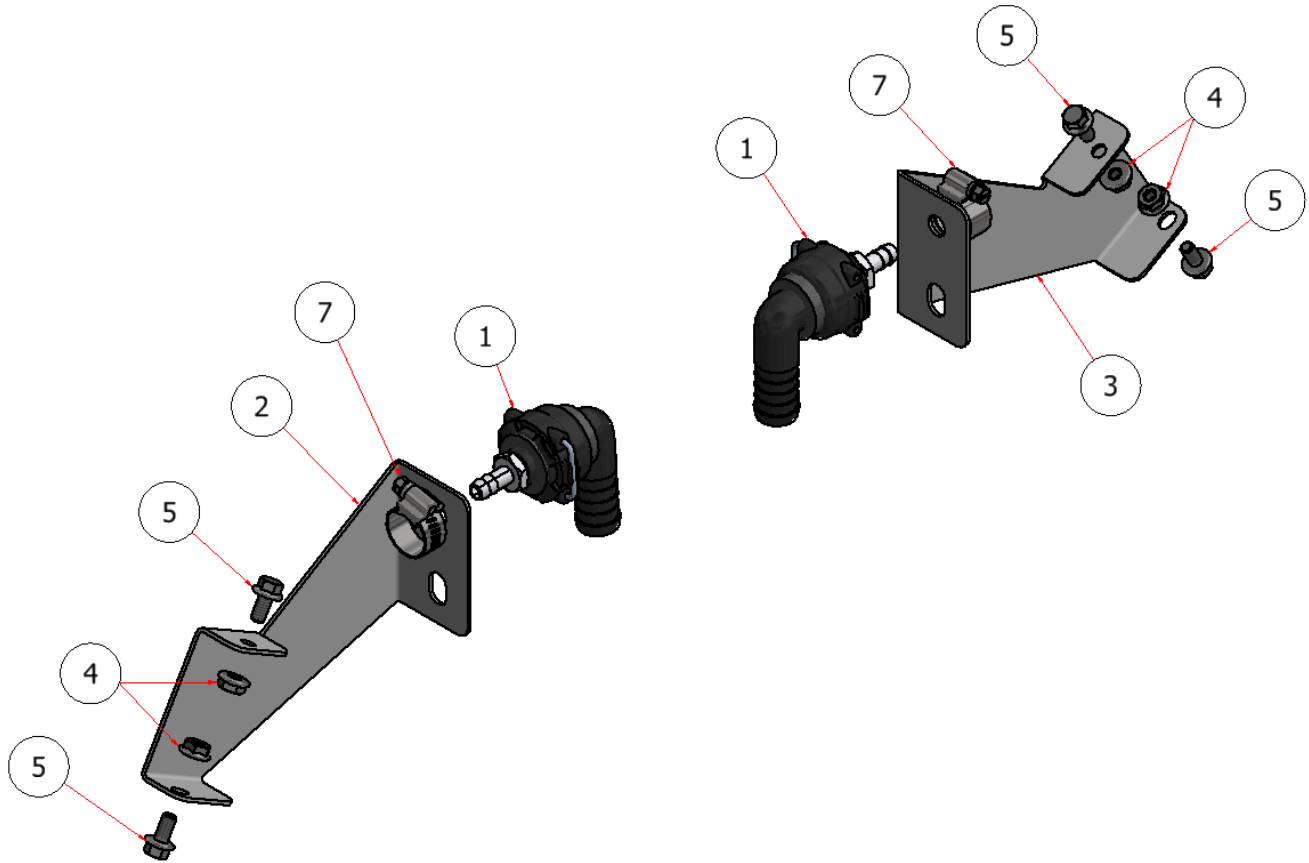

2.5 GALLON FOAM MARKER ATTACHMENT

PART NO. K299501

SGATT-009 Rev. 1

STEELGREEN
MANUFACTURING™

FOAM MARKER PARTS LIST

ITEM	QTY	PART NUMBER	DESCRIPTION
FOAM MARKER KIT K299501			
1	1	299501.09	MOTOR, FOAM MARKER
2	1	901843	VALVE ASSEMBLY, FOAM MARKER
3	1	200214	3/8" NPT X 3/8" BARB STG.
4	1	200186	TUBE ADAPTER, ELBOW, FOAM MARKER
5	1	901847	CONNECTER, PLASTIC, FOAM MARKER
6	1	S51280	CHECK VALVE 50 MESH
7	1	KQ2H07-34AS	CONNECTOR, TUBE, 1/4" X 1/8"
8	1	RUBBER SOCKET	RUBBER SOCKET, FOAM MARKER
9	1	230006	1/8" TUBE
10	1	R22-111	TANK TIE DOWN, FOAM MARKER
11	1	R22-110	TANK SUPPORT, FOAM MARKER
12	1	F10025	TANK, 2.5 GALLON, FOAM MARKER
13	4	HFSSC-3812	HEX BOLT, 3/8" X 1/2"
14	4	HFNCS-38S	HEX FLANGE NUT - 3/8-16
15	1	F10001	CAP, FOAM MARKER
16	2	SS NYLOCK 10-32	HEX NUT, NYLOCK, 10-32SS
17	2	TRPC-1012S	PHILLIPS SCREW, #10 X 1/2
18	1	SG-7G1	7 GAL. WIRE HARNESS

FOAM MARKER DROPPER PARTS LIST			
ITEM	QTY	PART NUMBER	DESCRIPTION
1	2	901699	DROPPER, FOAM MARKER
2	1	R22-114-R	BRACKET, DROPPER, FOAM MARKER, RIGHT
3	1	R22-114-L	BRACKET, DROPPER, FOAM MARKER, LEFT
4	8	SSHFN 0.25-20	HEX NUT, 1/4-20
5	4	HFSSC-145	HEX FLANGE BOLT, SS - 1/4-20 x 1/2
6	1	230039	3/8" HOSE
7	2	MS4	3/5" HOSE CLAMP
8	1	S50060	TEE FITTING, BARB, 3/8"

6 NOZZLE SPRAY BOOM DROPPER ASSY			
ITEM	QTY	PART NUMBER	DESCRIPTION
1	2	901699	DROPPER, FOAM MARKER
2	1	R22-149	BRACKET, FOAM MARKER, 6 NOZZLE BOOM
3	1	R22-149_MIR	BRACKET, FOAM MARKER, 6 NOZZLE BOOM, LEFT
4	4	CB-145SS	CARRIAGE BOLT, 1/4 X 1/2
5	4	HFNC5-14SS	HEX FLANGE NUT, 1/4-20