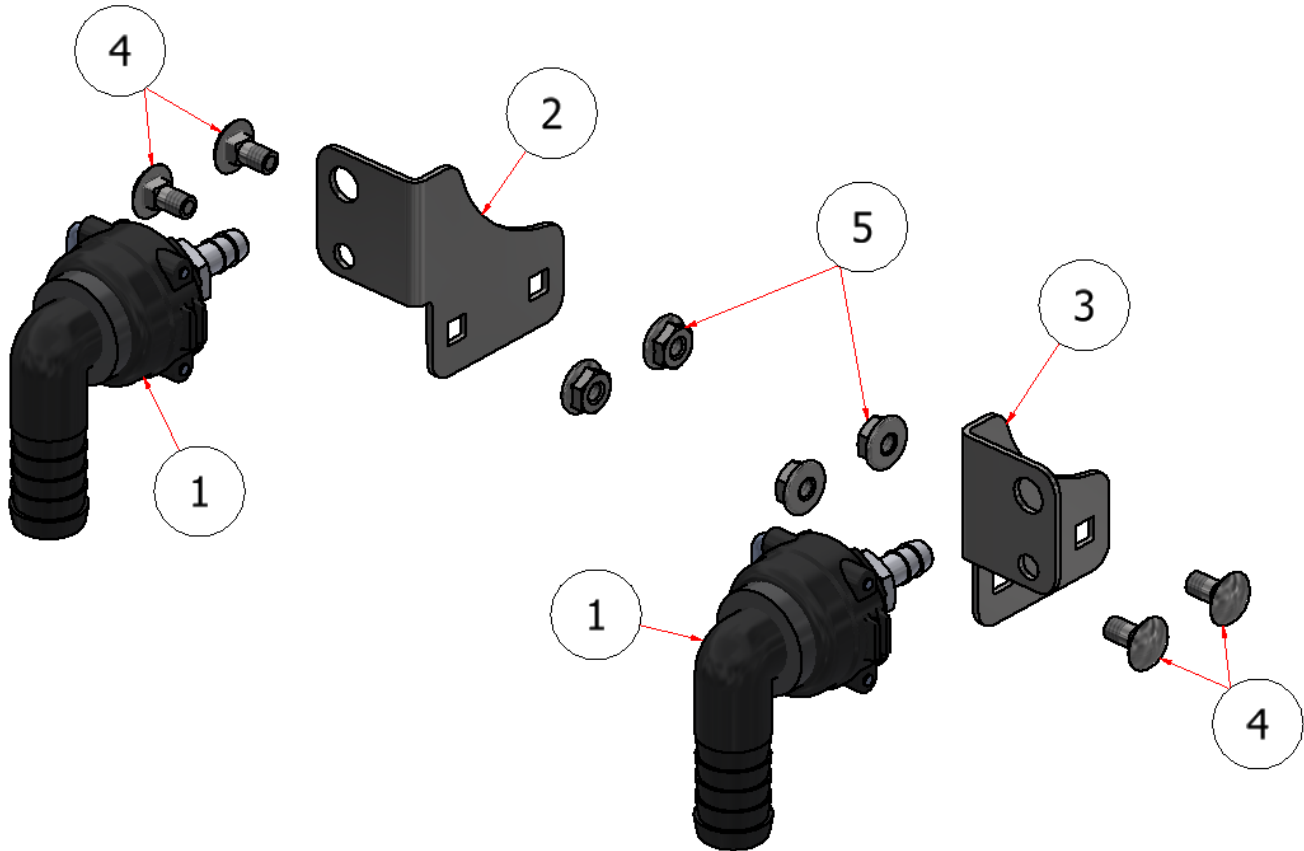

2.5 GALLON FOAM MARKER ATTACHMENT

PART NO. K299501

SGATT-009 Rev. 1

STEELGREEN
MANUFACTURING™

FOAM MARKER PARTS LIST

ITEM	QTY	PART NUMBER	DESCRIPTION
FOAM MARKER KIT K299501			
1	1	299501.09	MOTOR, FOAM MARKER
2	1	901843	VALVE ASSEMBLY, FOAM MARKER
3	1	200214	3/8" NPT X 3/8" BARB STG.
4	1	200186	TUBE ADAPTER, ELBOW, FOAM MARKER
5	1	901847	CONNECTER, PLASTIC, FOAM MARKER
6	1	S51280	CHECK VALVE 50 MESH
7	1	KQ2H07-34AS	CONNECTOR, TUBE, 1/4" X 1/8"
8	1	RUBBER SOCKET	RUBBER SOCKET, FOAM MARKER
9	1	230006	1/8" TUBE
10	1	R22-111	TANK TIE DOWN, FOAM MARKER
11	1	R22-110	TANK SUPPORT, FOAM MARKER
12	1	F10025	TANK, 2.5 GALLON, FOAM MARKER
13	4	HFSSC-3812	HEX BOLT, 3/8" X 1/2"
14	4	HFNCS-38S	HEX FLANGE NUT - 3/8-16
15	1	F10001	CAP, FOAM MARKER
16	2	SS NYLOCK 10-32	HEX NUT, NYLOCK, 10-32SS
17	2	TRPC-1012S	PHILLIPS SCREW, #10 X 1/2
18	1	SG-7G1	7 GAL. WIRE HARNESS

FOAM MARKER DROPPER PARTS LIST			
ITEM	QTY	PART NUMBER	DESCRIPTION
1	2	901699	DROPPER, FOAM MARKER
2	1	R22-114-R	BRACKET, DROPPER, FOAM MARKER, RIGHT
3	1	R22-114-L	BRACKET, DROPPER, FOAM MARKER, LEFT
4	8	SSHFN 0.25-20	HEX NUT, 1/4-20
5	4	HFSSC-145	HEX FLANGE BOLT, SS - 1/4-20 x 1/2
6	1	230039	3/8" HOSE
7	2	MS4	3/5" HOSE CLAMP
8	1	S50060	TEE FITTING, BARB, 3/8"

6 NOZZLE SPRAY BOOM DROPPER ASSY			
ITEM	QTY	PART NUMBER	DESCRIPTION
1	2	901699	DROPPER, FOAM MARKER
2	1	R22-149	BRACKET, FOAM MARKER, 6 NOZZLE BOOM
3	1	R22-149_MIR	BRACKET, FOAM MARKER, 6 NOZZLE BOOM, LEFT
4	4	CB-145SS	CARRIAGE BOLT, 1/4 X 1/2
5	4	HFNC5-14SS	HEX FLANGE NUT, 1/4-20