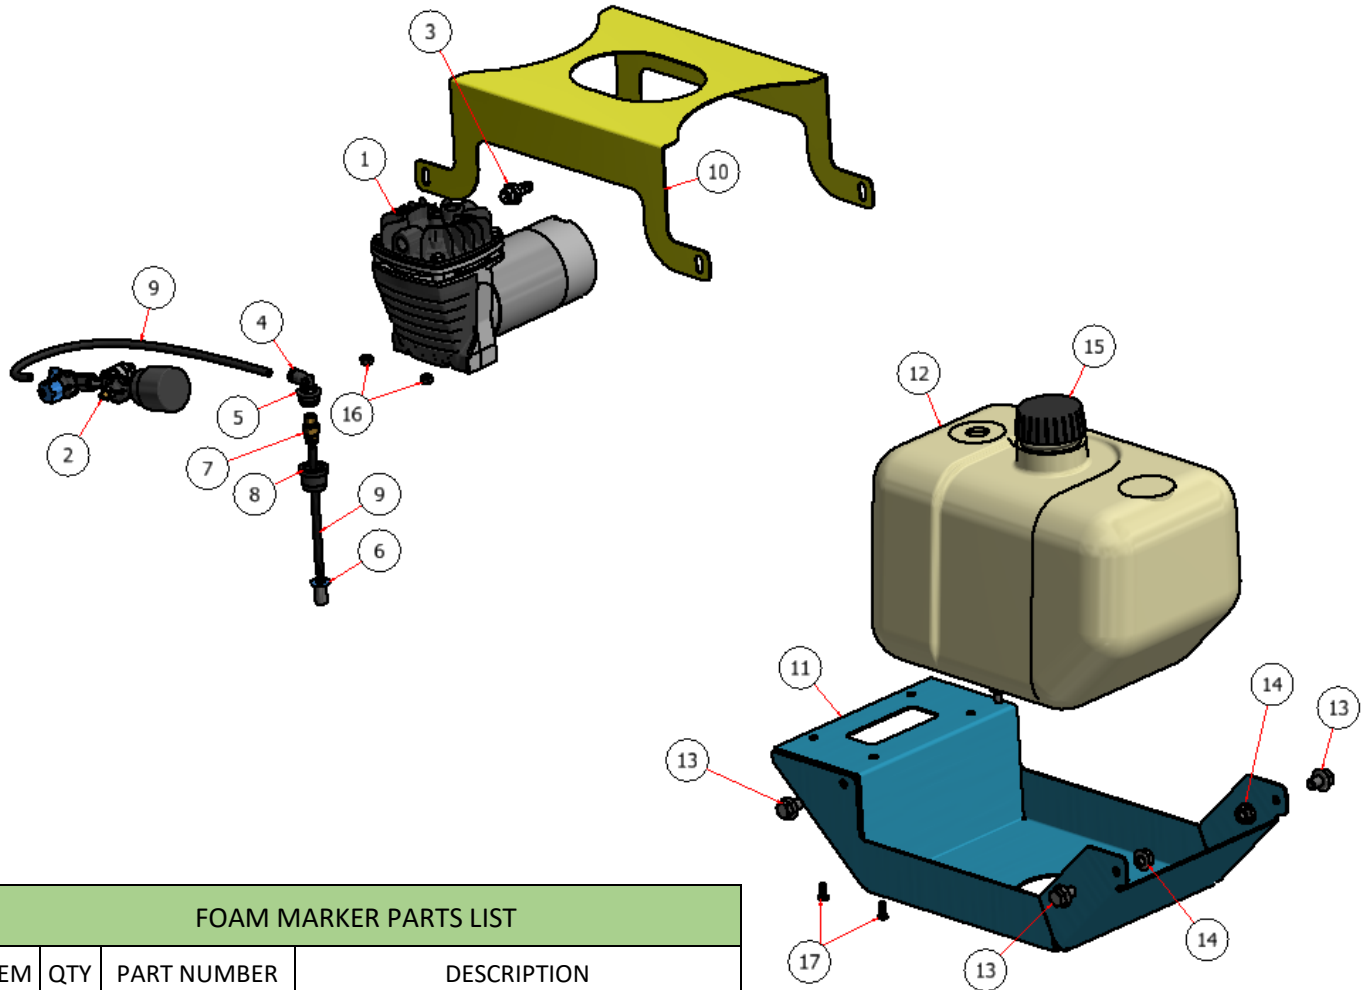

2.5 GALLON FOAM MARKER ATTACHMENT

PART NO. K299501

SGATT-009 Rev. 1

STEELGREEN
MANUFACTURING™

FOAM MARKER PARTS LIST

ITEM	QTY	PART NUMBER	DESCRIPTION
FOAM MARKER KIT K299501			
1	1	299501.09	MOTOR, FOAM MARKER
2	1	901843	VALVE ASSEMBLY, FOAM MARKER
3	1	200214	3/8" NPT X 3/8" BARB STG.
4	1	200186	TUBE ADAPTER, ELBOW, FOAM MARKER
5	1	901847	CONNECTER, PLASTIC, FOAM MARKER
6	1	S51280	CHECK VALVE 50 MESH
7	1	KQ2H07-34AS	CONNECTOR, TUBE, 1/4" X 1/8"
8	1	RUBBER SOCKET	RUBBER SOCKET, FOAM MARKER
9	1	230006	1/8" TUBE
10	1	R22-111	TANK TIE DOWN, FOAM MARKER
11	1	R22-110	TANK SUPPORT, FOAM MARKER
12	1	F10025	TANK, 2.5 GALLON, FOAM MARKER
13	4	HFSSC-3812	HEX BOLT, 3/8" X 1/2"
14	4	HFNCS-38S	HEX FLANGE NUT - 3/8-16
15	1	F10001	CAP, FOAM MARKER
16	2	SS NYLOCK 10-32	HEX NUT, NYLOCK, 10-32SS
17	2	TRPC-1012S	PHILLIPS SCREW, #10 X 1/2
18	1	SG-7G1	7 GAL. WIRE HARNESS

FOAM MARKER DROPPER PARTS LIST			
ITEM	QTY	PART NUMBER	DESCRIPTION
1	2	901699	DROPPER, FOAM MARKER
2	1	R22-114-R	BRACKET, DROPPER, FOAM MARKER, RIGHT
3	1	R22-114-L	BRACKET, DROPPER, FOAM MARKER, LEFT
4	8	SSHFN 0.25-20	HEX NUT, 1/4-20
5	4	HFSSC-145	HEX FLANGE BOLT, SS - 1/4-20 x 1/2
6	1	230039	3/8" HOSE
7	2	MS4	3/5" HOSE CLAMP
8	1	S50060	TEE FITTING, BARB, 3/8"

6 NOZZLE SPRAY BOOM DROPPER ASSY			
ITEM	QTY	PART NUMBER	DESCRIPTION
1	2	901699	DROPPER, FOAM MARKER
2	1	R22-149	BRACKET, FOAM MARKER, 6 NOZZLE BOOM
3	1	R22-149_MIR	BRACKET, FOAM MARKER, 6 NOZZLE BOOM, LEFT
4	4	CB-145SS	CARRIAGE BOLT, 1/4 X 1/2
5	4	HFNC5-14SS	HEX FLANGE NUT, 1/4-20