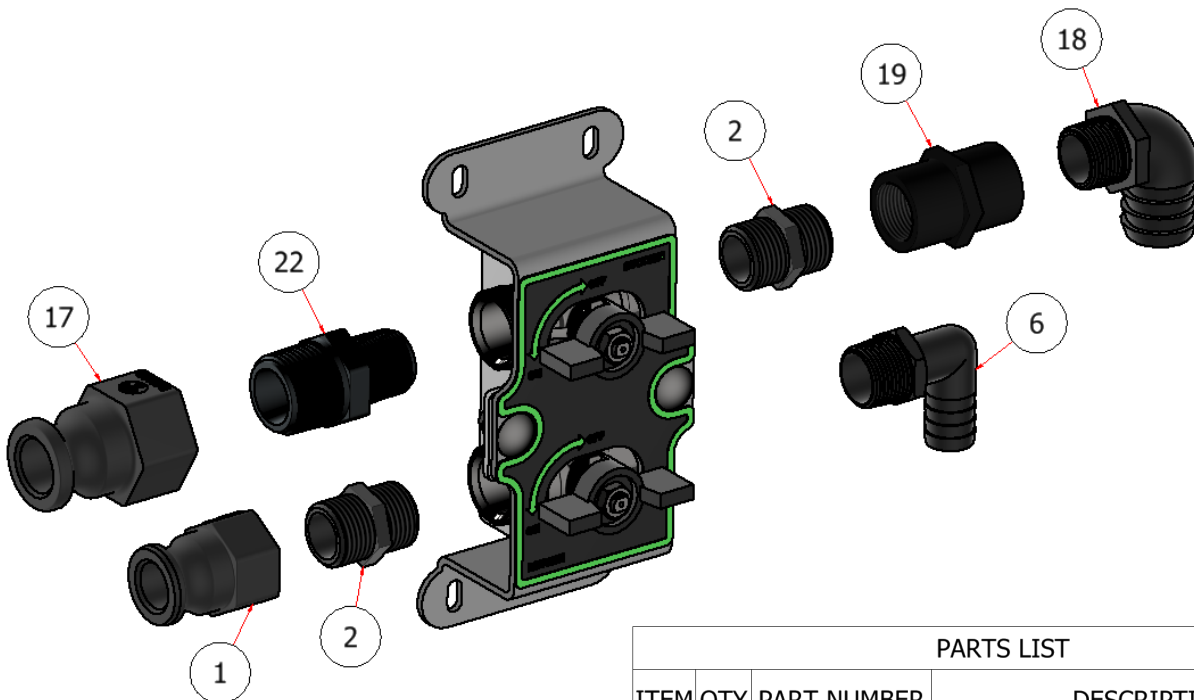

20 & 35 GALLON TANK VALVE ATTACHMENT

PART NO. A10052-HV

SGATT-013 Rev. 1

PARTS LIST			
ITEM	QTY	PART NUMBER	TITLE
4	1	R22-098	35-GAL TANK VALVE PLATE
5	2	R21-029	SG TANK VALVE MOUNT
9	1	HFSSC-142	HEX FLANGE BOLT, 1/4 X 2
14	2	S51291	BALL VALVE, 3/4 FULL PORT
15	2	S51295-B	VALVE HANDLE, BLACK
21	2	S51292	HEX NUT, BALL VALVE HANDLE
23	1	C60427	DECAL, 20 & 35 GAL. TANK VALVES
24	2	CB-51634	CARRIAGE BOLT, SS - 5/16-18 x 3/4
25	2	HFNCS-516S	HEX FLANGE NUT, 5/16

PARTS LIST			
ITEM	QTY	PART NUMBER	DESCRIPTION
1	1	S51298	3/4" COUPLER X 3/4" FNPT
2	2	S52063	3/4 X 3/4 ST
6	1	S52029	BARB, 3/4 MPT x 3/4 BARB 90
17	1	100A	1" ADAPTER X 1" FEMALE NPT
18	1	S52030	ELBOW FITTING, 3/4" NPT X 1" BARB
19	1	S52071	COUPLING, 3/4"
22	1	3M10034	1" NPT X 3/4" NPT REDUCER NIPPLE

PARTS LIST			
ITEM	QTY	PART NUMBER	TITLE
2	2	S52063	3/4 X 3/4 ST
6	1	S52029	BARB, 3/4 MPT x 3/4 BARB 90
11	2	S52041	90 ELBOW, 3/4 MNPT X 3/4 FNPT
12	1	EL075-90	ELBOW FITTING, 3/4 FNPT
13	1	075F	QD FITTING, 3/4, MNPT
18	1	S52030	ELBOW FITTING, 3/4" NPT X 1" BARB
19	1	S52071	COUPLING, 3/4"

FOAM MARKER EQUIPPED

PARTS LIST			
ITEM	QTY	PART NUMBER	TITLE
3	1	R22-097	35-GAL TANK VALVE BASE
7	4	HFNCS-25S	HEX FLANGE NUT, 1/4
8	4	CB-1434	CARRIAGE BOLT, 1/4 X 3/4