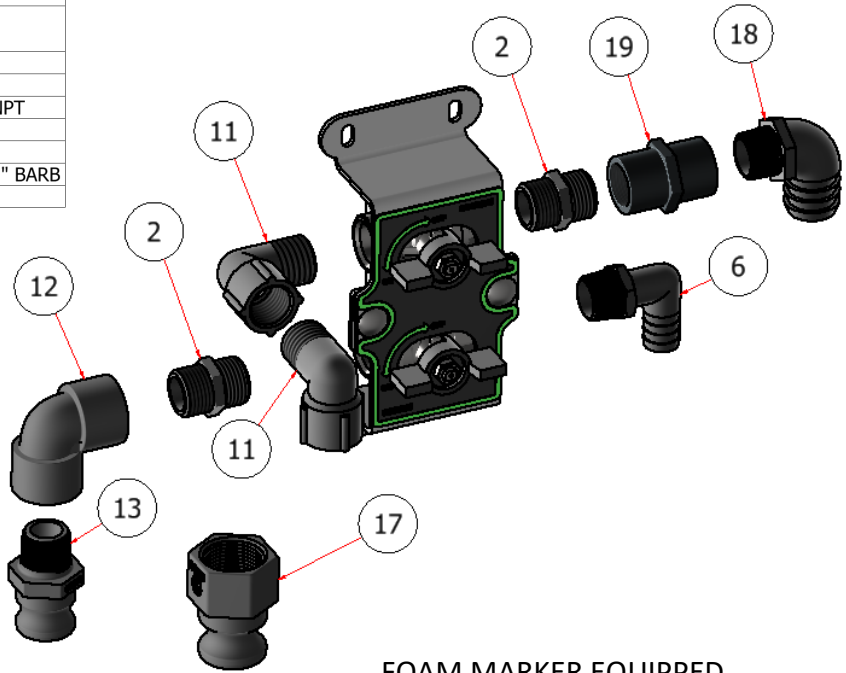

20 & 35 GALLON TANK VALVE ATTACHMENT

PART NO. A10052-HV

SGATT-013 Rev. 1

PARTS LIST			
ITEM	QTY	PART NUMBER	TITLE
4	1	R22-098	35-GAL TANK VALVE PLATE
5	2	R21-029	SG TANK VALVE MOUNT
9	1	HFSSC-142	HEX FLANGE BOLT, 1/4 X 2
14	2	S51291	BALL VALVE, 3/4 FULL PORT
15	2	S51295-B	VALVE HANDLE, BLACK
21	2	S51292	HEX NUT, BALL VALVE HANDLE
23	1	C60427	DECAL, 20 & 35 GAL. TANK VALVES
24	2	CB-51634	CARRIAGE BOLT, SS - 5/16-18 x 3/4
25	2	HFNCS-516S	HEX FLANGE NUT, 5/16

PARTS LIST			
ITEM	QTY	PART NUMBER	DESCRIPTION
1	1	S51298	3/4" COUPLER X 3/4" FNPT
2	2	S52063	3/4 X 3/4 ST
6	1	S52029	BARB, 3/4 MPT x 3/4 BARB 90
17	1	100A	1" ADAPTER X 1" FEMALE NPT
18	1	S52030	ELBOW FITTING, 3/4" NPT X 1" BARB
19	1	S52071	COUPLING, 3/4"
22	1	3M10034	1" NPT X 3/4" NPT REDUCER NIPPLE

PARTS LIST			
ITEM	QTY	PART NUMBER	TITLE
2	2	S52063	3/4 X 3/4 ST
6	1	S52029	BARB, 3/4 MPT x 3/4 BARB 90
11	2	S52041	90 ELBOW, 3/4 MNPT X 3/4 FNPT
12	1	EL075-90	ELBOW FITTING, 3/4 FNPT
13	1	075F	QD FITTING, 3/4, MNPT
18	1	S52030	ELBOW FITTING, 3/4" NPT X 1" BARB
19	1	S52071	COUPLING, 3/4"

FOAM MARKER EQUIPPED

PARTS LIST			
ITEM	QTY	PART NUMBER	TITLE
3	1	R22-097	35-GAL TANK VALVE BASE
7	4	HFNCS-25S	HEX FLANGE NUT, 1/4
8	4	CB-1434	CARRIAGE BOLT, 1/4 X 3/4