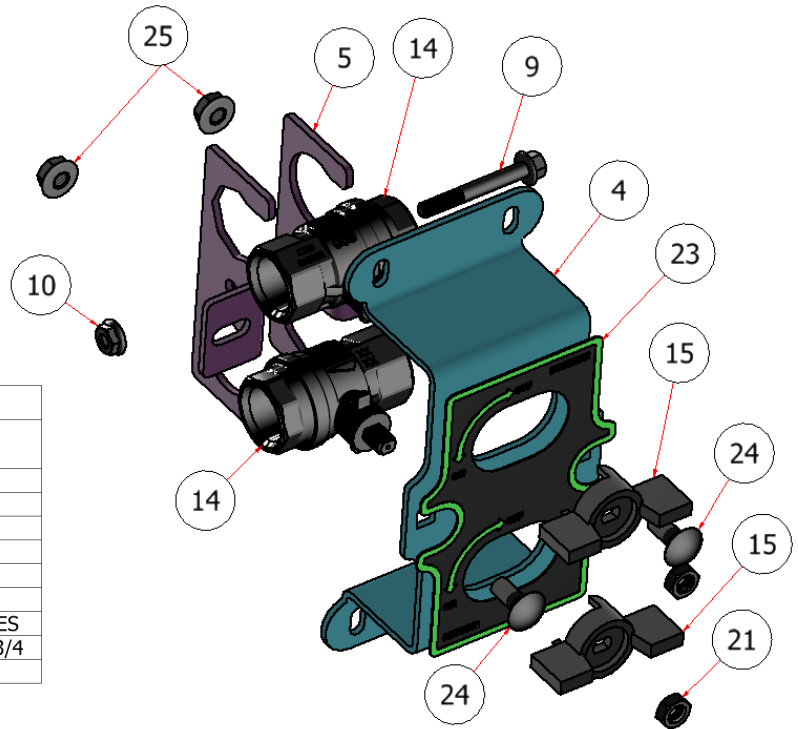

20 & 35 GALLON TANK VALVE ATTACHMENT

PART NO. A10052-HV

SGATT-013 Rev. 1

PARTS LIST			
ITEM	QTY	PART NUMBER	TITLE
4	1	R22-098	35-GAL TANK VALVE PLATE
5	2	R21-029	SG TANK VALVE MOUNT
9	1	HFSSC-142	HEX FLANGE BOLT, 1/4 X 2
14	2	S51291	BALL VALVE, 3/4 FULL PORT
15	2	S51295-B	VALVE HANDLE, BLACK
21	2	S51292	HEX NUT, BALL VALVE HANDLE
23	1	C60427	DECAL, 20 & 35 GAL. TANK VALVES
24	2	CB-51634	CARRIAGE BOLT, SS - 5/16-18 x 3/4
25	2	HFNCS-516S	HEX FLANGE NUT, 5/16

PARTS LIST			
ITEM	QTY	PART NUMBER	DESCRIPTION
1	1	S51298	3/4" COUPLER X 3/4" FNPT
2	2	S52063	3/4 X 3/4 ST
6	1	S52029	BARB, 3/4 MPT x 3/4 BARB 90
17	1	100A	1" ADAPTER X 1" FEMALE NPT
18	1	S52030	ELBOW FITTING, 3/4" NPT X 1" BARB
19	1	S52071	COUPLING, 3/4"
22	1	3M10034	1" NPT X 3/4" NPT REDUCER NIPPLE

PARTS LIST			
ITEM	QTY	PART NUMBER	TITLE
2	2	S52063	3/4 X 3/4 ST
6	1	S52029	BARB, 3/4 MPT x 3/4 BARB 90
11	2	S52041	90 ELBOW, 3/4 MNPT X 3/4 FNPT
12	1	EL075-90	ELBOW FITTING, 3/4 FNPT
13	1	075F	QD FITTING, 3/4, MNPT
18	1	S52030	ELBOW FITTING, 3/4" NPT X 1" BARB
19	1	S52071	COUPLING, 3/4"

FOAM MARKER EQUIPPED

PARTS LIST			
ITEM	QTY	PART NUMBER	TITLE
3	1	R22-097	35-GAL TANK VALVE BASE
7	4	HFNCS-25S	HEX FLANGE NUT, 1/4
8	4	CB-1434	CARRIAGE BOLT, 1/4 X 3/4