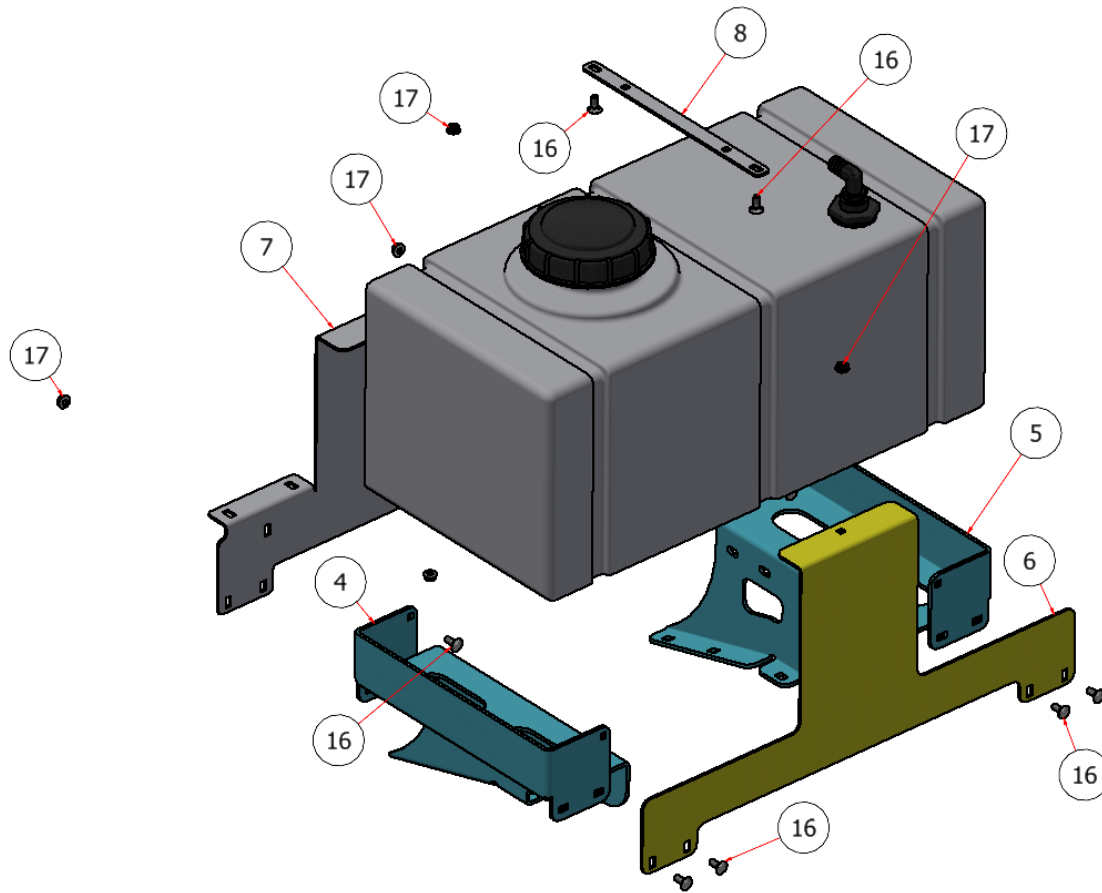

20 GALLON TANK ATTACHMENT

PART NO. P10037

SGATT-003 Rev. 1

STEELGREEN
MANUFACTURING™

PARTS LIST			
ITEM	QTY	PART NUMBER	TITLE
13	1	S52029	BARB, 3/4 MPT x 3/4 BARB 90
14	1	S51243	CAP, TANK
15	1	S51242	BULKHEAD FITTING, TANK
18	1	S52201	KIT, BULKHEAD, 1

PARTS LIST			
ITEM	QTY	PART NUMBER	TITLE
4	1	R22-087	SG36, 42 20-GAL TANK UPRIGHT RIGHT
5	1	R22-087-L	SG36, 42 20-GAL TANK UPRIGHT LEFT
6	1	R22-088	SG36, 42 20-GAL FRONT TIE DOWN
7	1	R22-089	SG36, 42 20-GAL FRONT TIE DOWN
8	1	R22-090	SG36, 42 20-GAL CROSS STRAP
16	18	CB-51634	CARRIAGE BOLT, 5/16 X 3/4
17	18	HFNCS-516S	HEX FLANGE NUT, 5/16

NOTE: Quantities in the parts list above are total per machine. Please note the quantities used in the sub-assemblies.

PARTS LIST			
ITEM	QTY	PART NUMBER	TITLE
9	1	R22-173	SG 20 GALL TANK CROSS PLATE
16	18	CB-51634	CARRIAGE BOLT, 5/16 X 3/4
17	18	HFNCS-516S	HEX FLANGE NUT, 5/16

PARTS LIST			
ITEM	QTY	PART NUMBER	TITLE
13	18	CB-51634	CARRIAGE BOLT, 5/16 X 3/4
14	22	HFNC5-516S	HEX FLANGE NUT, 5/16

PARTS LIST			
ITEM	QTY	PART NUMBER	TITLE
23	2	20381712	PUMP FITTING, FLOJET, 3/4
24	1	S54120	34-007.STEP