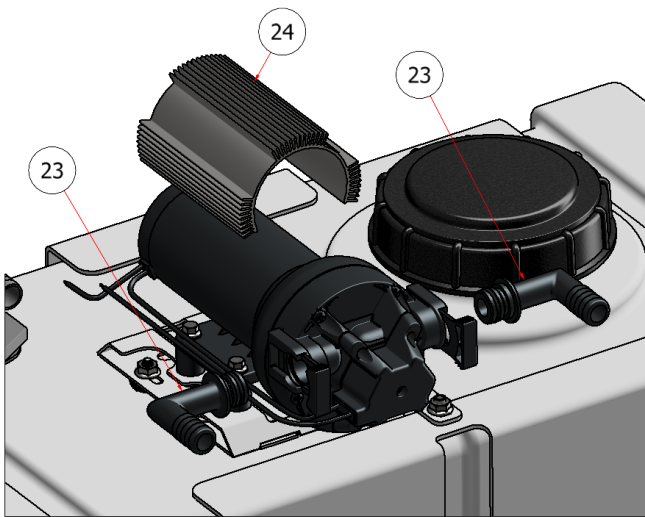

INDEPENDENT EQUIPPED (PAGE 5&6)

PARTS LIST			
ITEM	QTY	PART NUMBER	TITLE
14	22	HFNCS-516S	HEX FLANGE NUT, 5/16
25	4	C60372	9541K83_THREADED-STUD BUMPER.STEP

NOTE: Quantities in the parts list above are total per machine. Please note the quantities used in the sub-assemblies.

PARTS LIST			
ITEM	QTY	PART NUMBER	TITLE
13	18	CB-51634	CARRIAGE BOLT, 5/16 X 3/4
14	22	HFNC5-516S	HEX FLANGE NUT, 5/16

PARTS LIST			
ITEM	QTY	PART NUMBER	TITLE
23	2	20381712	PUMP FITTING, FLOJET, 3/4
24	1	S54120	34-007.STEP