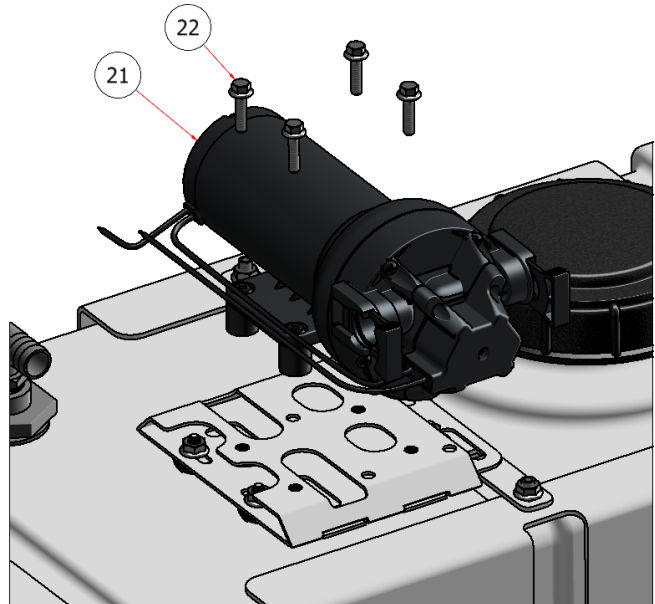

NOTE: Quantities in the parts list above are total per machine. Please note the quantities used in the sub-assemblies.

PARTS LIST			
ITEM	QTY	PART NUMBER	TITLE
11	2	E40002	BATTERY BOX
12	1	TSR-10	STRAP, BATTERY
16	18	CB-51634	CARRIAGE BOLT, 5/16 X 3/4
17	18	HFNCS-516S	HEX FLANGE NUT, 5/16

INDEPENDENT EQUIPPED (PAGE 5&6)

PARTS LIST			
ITEM	QTY	PART NUMBER	TITLE
14	22	HFNCS-516S	HEX FLANGE NUT, 5/16
25	4	C60372	9541K83_THREADED-STUD BUMPER.STEP

NOTE: Quantities in the parts list above are total per machine. Please note the quantities used in the sub-assemblies.

PARTS LIST			
ITEM	QTY	PART NUMBER	TITLE
13	18	CB-51634	CARRIAGE BOLT, 5/16 X 3/4
14	22	HFNC5-516S	HEX FLANGE NUT, 5/16

PARTS LIST			
ITEM	QTY	PART NUMBER	TITLE
23	2	20381712	PUMP FITTING, FLOJET, 3/4
24	1	S54120	34-007.STEP

PARTS LIST			
ITEM	QTY	PART NUMBER	TITLE
21	1	60014-FJ	SPRAY PUMP, FLOJET
22	4	HFSSC-141	BOLT, HEX, 1/4 X 1

NOTE: Quantities in the parts list above are total per machine. Please note the quantities used in the sub-assemblies.