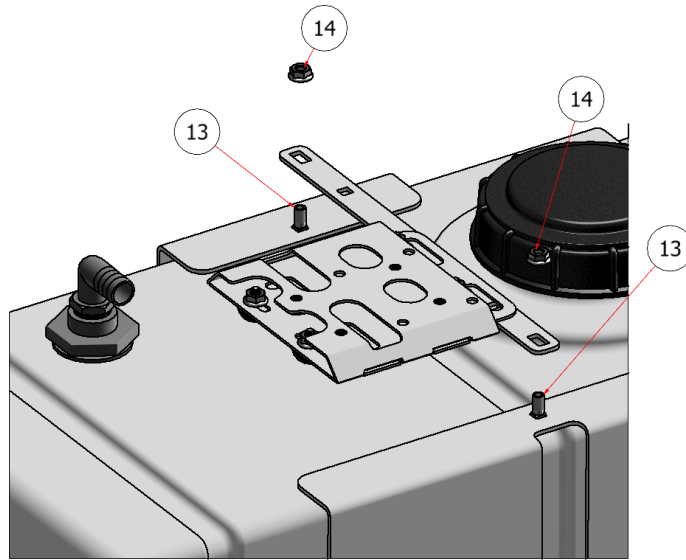

NOTE: Quantities in the parts list above are total per machine. Please note the quantities used in the sub-assemblies.

PARTS LIST			
ITEM	QTY	PART NUMBER	TITLE
11	2	E40002	BATTERY BOX
12	1	TSR-10	STRAP, BATTERY
16	18	CB-51634	CARRIAGE BOLT, 5/16 X 3/4
17	18	HFNCS-516S	HEX FLANGE NUT, 5/16

INDEPENDENT EQUIPPED (PAGE 5&6)

PARTS LIST			
ITEM	QTY	PART NUMBER	TITLE
14	22	HFNCS-516S	HEX FLANGE NUT, 5/16
25	4	C60372	9541K83_THREADED-STUD BUMPER.STEP

NOTE: Quantities in the parts list above are total per machine. Please note the quantities used in the sub-assemblies.

PARTS LIST			
ITEM	QTY	PART NUMBER	TITLE
13	18	CB-51634	CARRIAGE BOLT, 5/16 X 3/4
14	22	HFNC5-516S	HEX FLANGE NUT, 5/16

PARTS LIST			
ITEM	QTY	PART NUMBER	TITLE
23	2	20381712	PUMP FITTING, FLOJET, 3/4
24	1	S54120	34-007.STEP