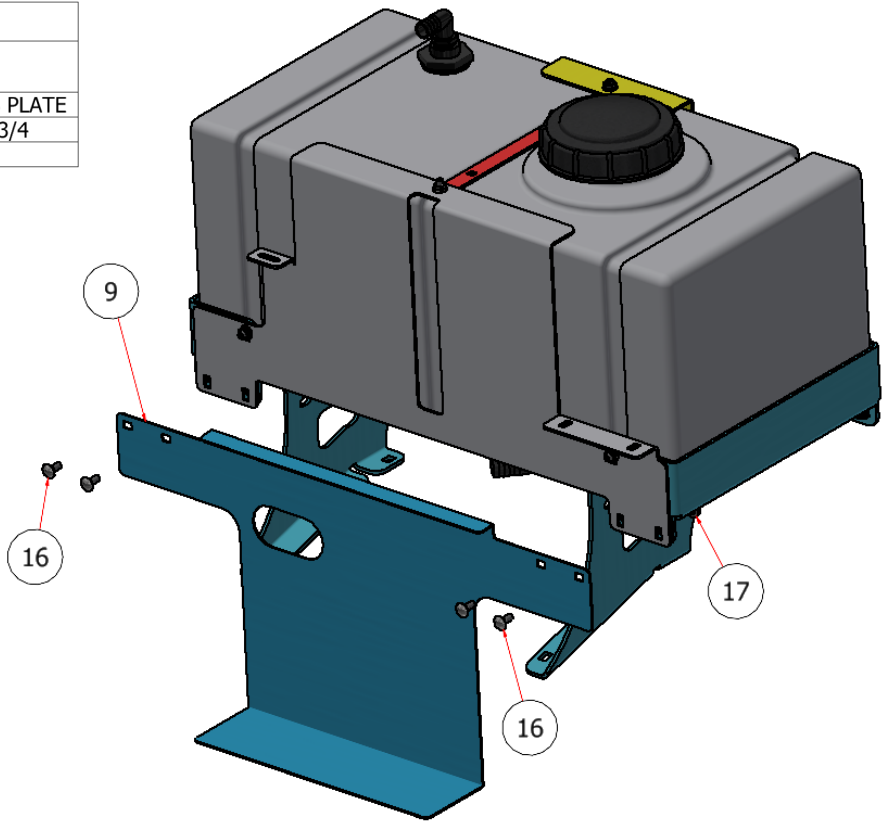

20 GALLON TANK ATTACHMENT

PART NO. P10037

SGATT-003 Rev. 1

STEELGREEN
MANUFACTURING™

PARTS LIST			
ITEM	QTY	PART NUMBER	TITLE
13	1	S52029	BARB, 3/4 MPT x 3/4 BARB 90
14	1	S51243	CAP, TANK
15	1	S51242	BULKHEAD FITTING, TANK
18	1	S52201	KIT, BULKHEAD, 1

PARTS LIST			
ITEM	QTY	PART NUMBER	TITLE
4	1	R22-087	SG36, 42 20-GAL TANK UPRIGHT RIGHT
5	1	R22-087-L	SG36, 42 20-GAL TANK UPRIGHT LEFT
6	1	R22-088	SG36, 42 20-GAL FRONT TIE DOWN
7	1	R22-089	SG36, 42 20-GAL FRONT TIE DOWN
8	1	R22-090	SG36, 42 20-GAL CROSS STRAP
16	18	CB-51634	CARRIAGE BOLT, 5/16 X 3/4
17	18	HFNCS-516S	HEX FLANGE NUT, 5/16

NOTE: Quantities in the parts list above are total per machine. Please note the quantities used in the sub-assemblies.

PARTS LIST			
ITEM	QTY	PART NUMBER	TITLE
9	1	R22-173	SG 20 GALL TANK CROSS PLATE
16	18	CB-51634	CARRIAGE BOLT, 5/16 X 3/4
17	18	HFNCS-516S	HEX FLANGE NUT, 5/16

PARTS LIST			
ITEM	QTY	PART NUMBER	TITLE
13	18	CB-51634	CARRIAGE BOLT, 5/16 X 3/4
14	22	HFNC5-516S	HEX FLANGE NUT, 5/16

PARTS LIST			
ITEM	QTY	PART NUMBER	TITLE
23	2	20381712	PUMP FITTING, FLOJET, 3/4
24	1	S54120	34-007.STEP