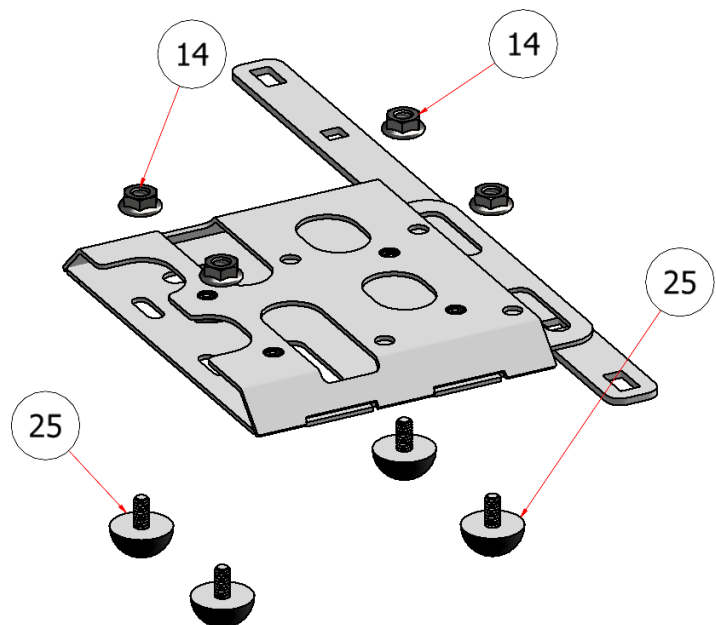

INDEPENDENT EQUIPPED (PAGE 5&6)

PARTS LIST			
ITEM	QTY	PART NUMBER	TITLE
14	22	HFNCS-516S	HEX FLANGE NUT, 5/16
25	4	C60372	9541K83_THREADED-STUD BUMPER.STEP

NOTE: Quantities in the parts list above are total per machine. Please note the quantities used in the sub-assemblies.