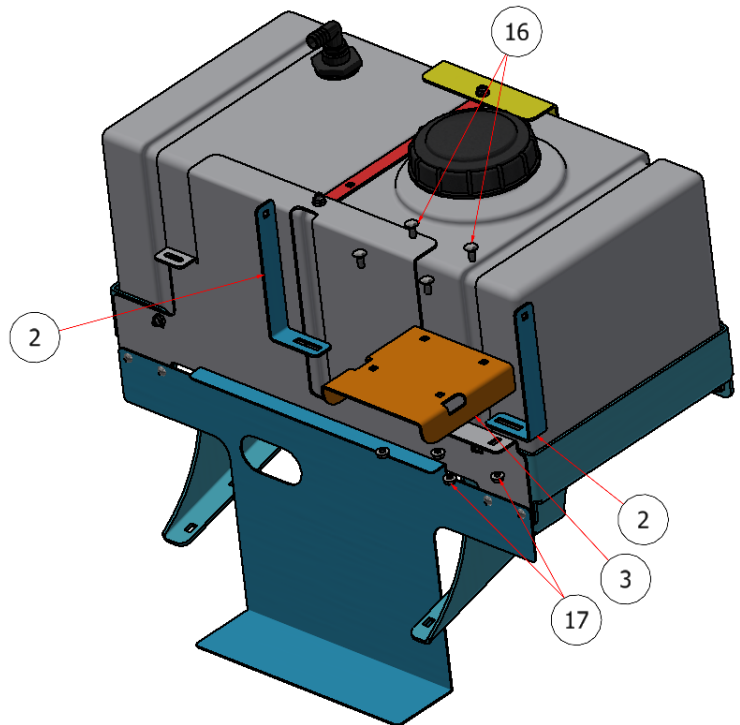

NOTE: Quantities in the parts list above are total per machine. Please note the quantities used in the sub-assemblies.