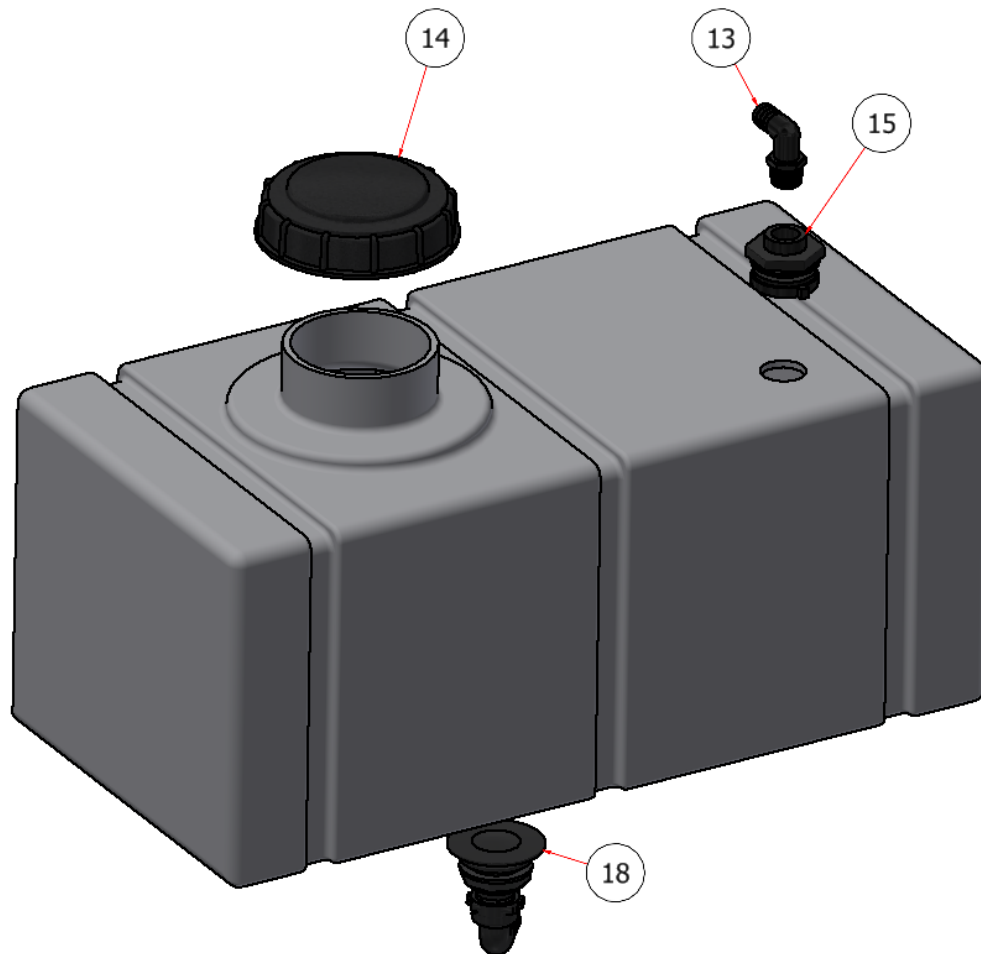

20 GALLON TANK ATTACHMENT

PART NO. P10037

SGATT-003 Rev. 1

STEELGREEN
MANUFACTURING™

PARTS LIST			
ITEM	QTY	PART NUMBER	TITLE
13	1	S52029	BARB, 3/4 MPT x 3/4 BARB 90
14	1	S51243	CAP, TANK
15	1	S51242	BULKHEAD FITTING, TANK
18	1	S52201	KIT, BULKHEAD, 1

PARTS LIST			
ITEM	QTY	PART NUMBER	TITLE
4	1	R22-087	SG36, 42 20-GAL TANK UPRIGHT RIGHT
5	1	R22-087-L	SG36, 42 20-GAL TANK UPRIGHT LEFT
6	1	R22-088	SG36, 42 20-GAL FRONT TIE DOWN
7	1	R22-089	SG36, 42 20-GAL FRONT TIE DOWN
8	1	R22-090	SG36, 42 20-GAL CROSS STRAP
16	18	CB-51634	CARRIAGE BOLT, 5/16 X 3/4
17	18	HFNCS-516S	HEX FLANGE NUT, 5/16

NOTE: Quantities in the parts list above are total per machine. Please note the quantities used in the sub-assemblies.

PARTS LIST			
ITEM	QTY	PART NUMBER	TITLE
9	1	R22-173	SG 20 GALL TANK CROSS PLATE
16	18	CB-51634	CARRIAGE BOLT, 5/16 X 3/4
17	18	HFNCS-516S	HEX FLANGE NUT, 5/16

PARTS LIST			
ITEM	QTY	PART NUMBER	TITLE
13	18	CB-51634	CARRIAGE BOLT, 5/16 X 3/4
14	22	HFNC5-516S	HEX FLANGE NUT, 5/16

PARTS LIST			
ITEM	QTY	PART NUMBER	TITLE
23	2	20381712	PUMP FITTING, FLOJET, 3/4
24	1	S54120	34-007.STEP