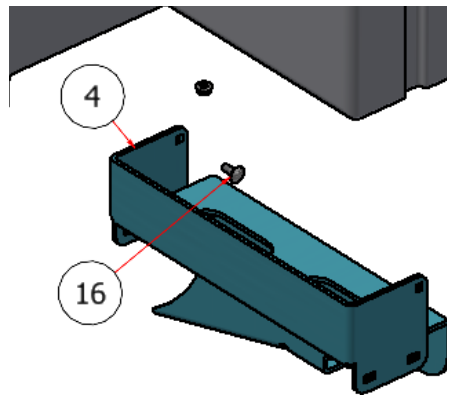

20 GALLON TANK ATTACHMENT

PART NO. P10037

SGATT-003 Rev. 1

STEELGREEN
MANUFACTURING™

PARTS LIST			
ITEM	QTY	PART NUMBER	TITLE
13	1	S52029	BARB, 3/4 MPT x 3/4 BARB 90
14	1	S51243	CAP, TANK
15	1	S51242	BULKHEAD FITTING, TANK
18	1	S52201	KIT, BULKHEAD, 1

PARTS LIST			
ITEM	QTY	PART NUMBER	TITLE
4	1	R22-087	SG36, 42 20-GAL TANK UPRIGHT RIGHT
5	1	R22-087-L	SG36, 42 20-GAL TANK UPRIGHT LEFT
6	1	R22-088	SG36, 42 20-GAL FRONT TIE DOWN
7	1	R22-089	SG36, 42 20-GAL FRONT TIE DOWN
8	1	R22-090	SG36, 42 20-GAL CROSS STRAP
16	18	CB-51634	CARRIAGE BOLT, 5/16 X 3/4
17	18	HFNCS-516S	HEX FLANGE NUT, 5/16

NOTE: Quantities in the parts list above are total per machine. Please note the quantities used in the sub-assemblies.

PARTS LIST			
ITEM	QTY	PART NUMBER	TITLE
9	1	R22-173	SG 20 GALL TANK CROSS PLATE
16	18	CB-51634	CARRIAGE BOLT, 5/16 X 3/4
17	18	HFNCS-516S	HEX FLANGE NUT, 5/16

PARTS LIST			
ITEM	QTY	PART NUMBER	TITLE
13	18	CB-51634	CARRIAGE BOLT, 5/16 X 3/4
14	22	HFNC5-516S	HEX FLANGE NUT, 5/16

PARTS LIST			
ITEM	QTY	PART NUMBER	TITLE
23	2	20381712	PUMP FITTING, FLOJET, 3/4
24	1	S54120	34-007.STEP