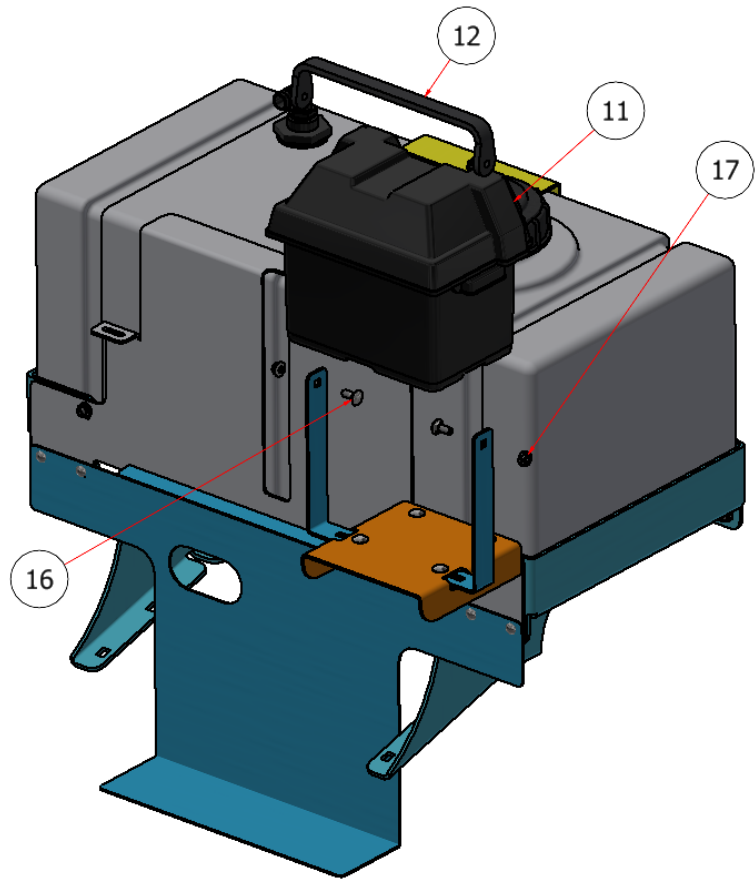

PARTS LIST			
ITEM	QTY	PART NUMBER	TITLE
11	2	E40002	BATTERY BOX
12	1	TSR-10	STRAP, BATTERY
16	18	CB-51634	CARRIAGE BOLT, 5/16 X 3/4
17	18	HFNCS-516S	HEX FLANGE NUT, 5/16