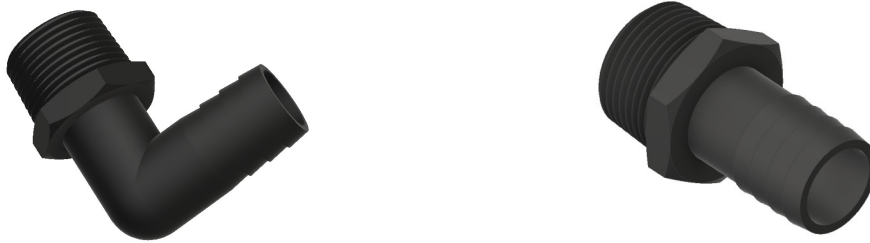

TANK AGITATOR ATTACHMENT

PART NO. K10039 (3/8" KIT)

PART NO. K10039-D (1/2" DUAL PUMP KIT)

SGATT-012 Rev. 1

PARTS LIST			
ITEM	QTY	PART NUMBER	TITLE
1	1	S52029	FITTING, 3/4" NPT X 3/4" BARB, ELBOW
2	1	S52015	FITTING, 3/4" NPT X 3/4" BARB

NOTICE	
•	Single pump system 3/8" agitator.
•	Dual pump system uses 1/2" agitator

PARTS LIST				
ITEM	QTY	PART NUMBER	TITLE	SYSTEM
29	2	12HS	HOSE CLAMP, 3/4	ALL
40	1	S54010	TANK MIXING NOZZLE, 3/8"	SINGLE PUMP
	1	S54049	TANK MIXING NOZZLE, 1/2"	DUAL PUMP
86	1	S52038	3/4" BARB X 3/8" FNPT STG.	SINGLE PUMP
	1	S52045	3/4" BARB X 1/2" FNPT STG.	DUAL PUMP