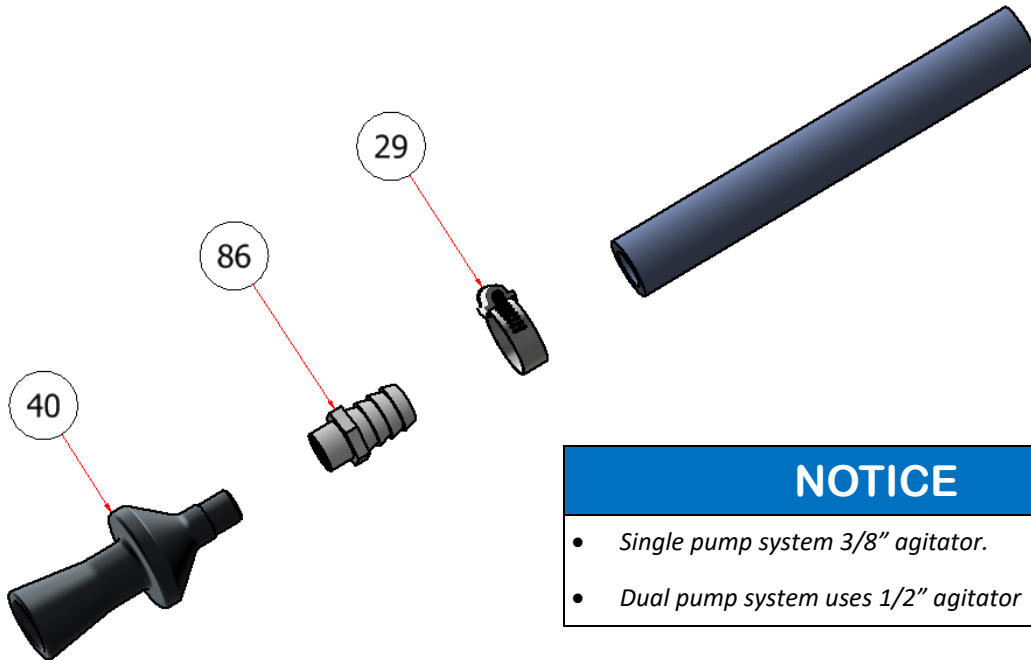

TANK AGITATOR ATTACHMENT

PART NO. K10039 (3/8" KIT)

PART NO. K10039-D (1/2" DUAL PUMP KIT)

SGATT-012 Rev. 1

PARTS LIST			
ITEM	QTY	PART NUMBER	TITLE
1	1	S52029	FITTING, 3/4" NPT X 3/4" BARB, ELBOW
2	1	S52015	FITTING, 3/4" NPT X 3/4" BARB

NOTICE	
•	Single pump system 3/8" agitator.
•	Dual pump system uses 1/2" agitator

PARTS LIST				
ITEM	QTY	PART NUMBER	TITLE	SYSTEM
29	2	12HS	HOSE CLAMP, 3/4	ALL
40	1	S54010	TANK MIXING NOZZLE, 3/8"	SINGLE PUMP
	1	S54049	TANK MIXING NOZZLE, 1/2"	DUAL PUMP
86	1	S52038	3/4" BARB X 3/8" FNPT STG.	SINGLE PUMP
	1	S52045	3/4" BARB X 1/2" FNPT STG.	DUAL PUMP