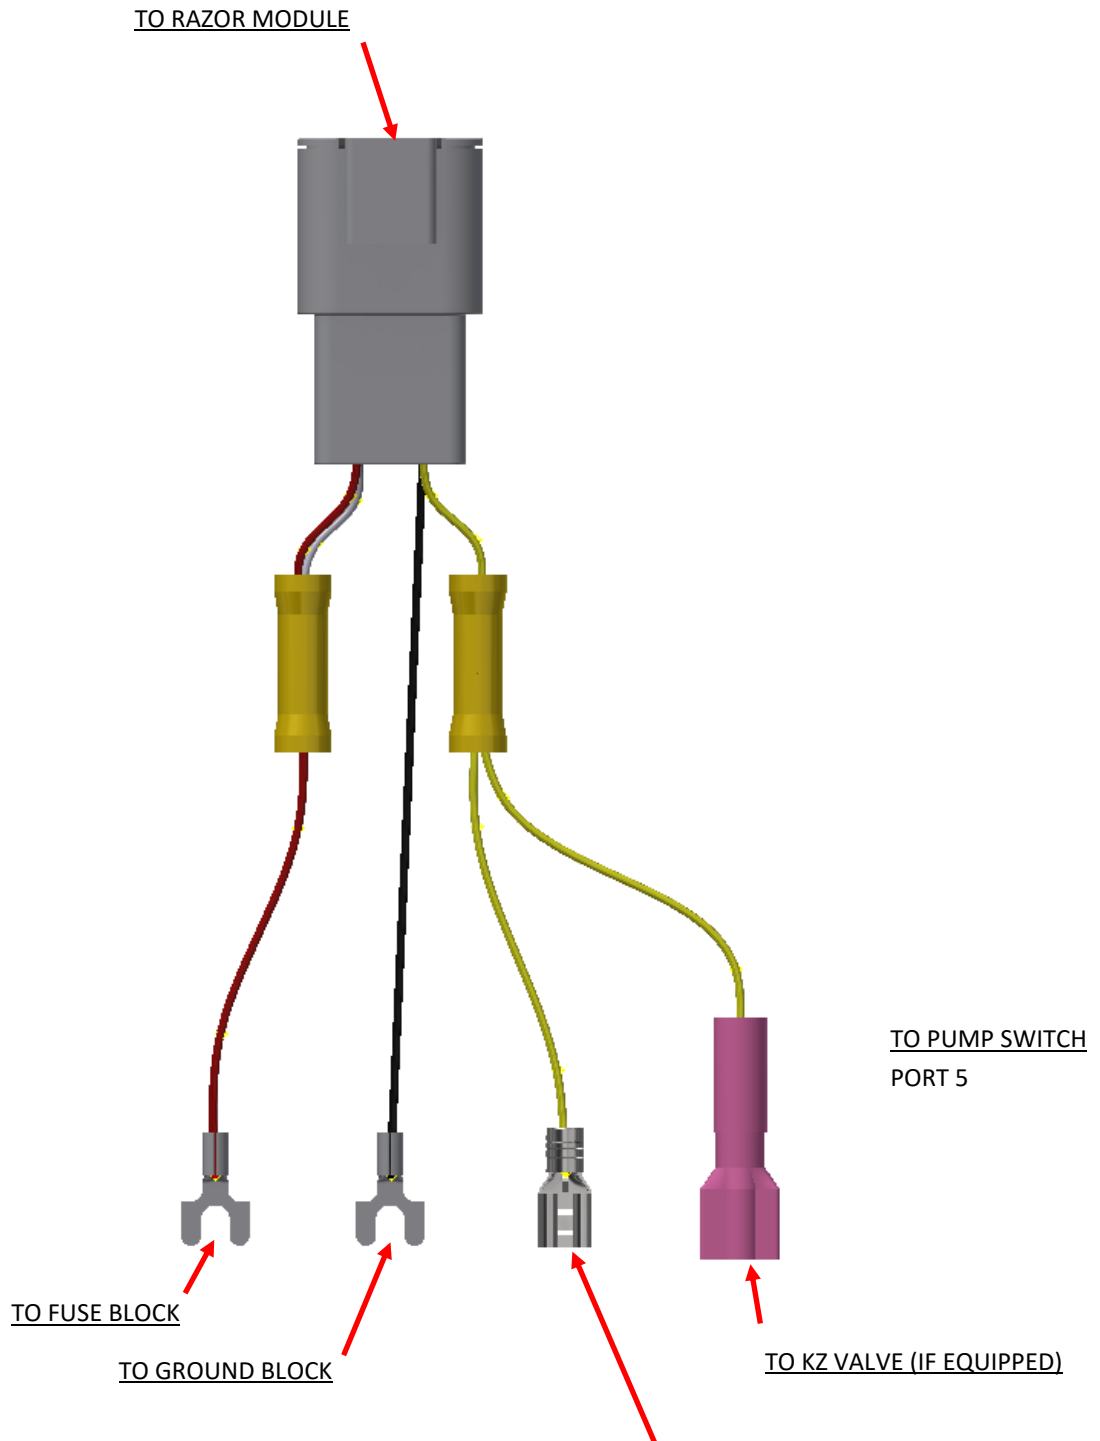

RAZOR TRACKER HARNESS

PART NO. - SG-RZR-2

SGED-016 Rev. 1

YELLOW WIRE		
MACHINE	STANDARD	OPTI-RATE EQUIPPED
SG SERIES	TO PUMP SWITCH PORT 5	TO MASTER BOOM SWITCH PORT 5
SG54	TO MASTER BOOM SWITCH PORT 5	
SGXL	TO MASTER BOOM SWITCH PORT 5	