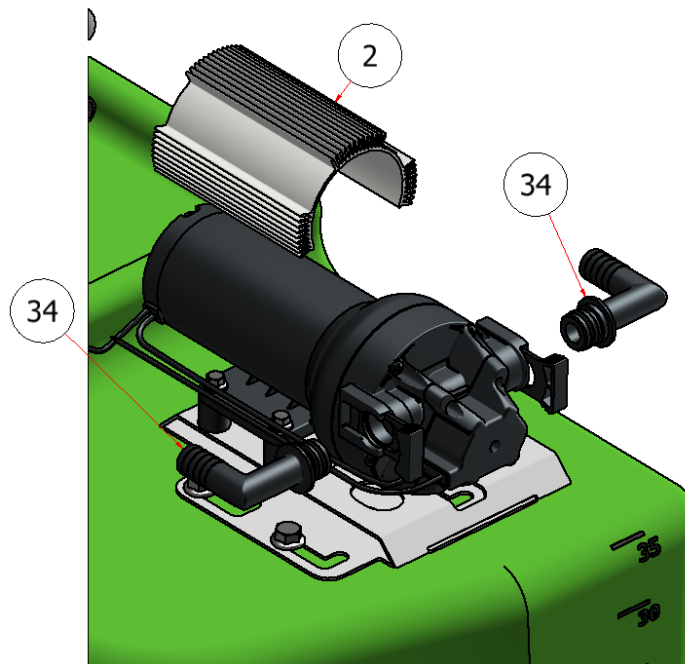

PARTS LIST

ITEM	QTY	PART NUMBER	TITLE
11	2	E40002	BATTERY BOX
12	2	R21-214	SG 2022 BATTERY BOX HOLD DOWN
14	12	CB-51634	CARRIAGE BOLT, 5/16 X 3/4
15	12	HFNC5-516S	HEX FLANGE NUT, 5/16
23	1	R22-159	SG35 GALLON TANK FOAM MARKER ADAPTER

INDEPENDENT

PARTS LIST

ITEM	QTY	PART NUMBER	TITLE
19	2	S51242	BULKHEAD FITTING, TANK
28	2	S52041	90 ELBOW, 3/4 MNPT X 3/4 FNPT
29	2	S52063	3/4 X 3/4 ST
42	1	S51283	VALVE, THROTTLING
43	1	S52001	PIPE TEE, 3/4" NPT W/ 1/4" GAUGE PORT
44	2	S52015	3/4" MNPT X 3/4" BARB
52	1	S52037	FITTING, 3/4" NPT X 3/8" BARB
53	1	S51235	PRESSURE GAUGE, BOTTOM MOUNT, 0-100 PSI

PARTS LIST			
ITEM	QTY	PART NUMBER	TITLE
6	1	W21-436	SG36 PUMP MOUNTING BRACKET
21	8	HFSSC-3812	HEX FLANGE BOLT, 3/8 X 1/2

PARTS LIST			
ITEM	QTY	PART NUMBER	TITLE
22	4	HFSSC-141	HEX BOLT, 1/4" X 1
32	1	60014-FJ	SPRAY PUMP, FLOJET

PARTS LIST			
ITEM	QTY	PART NUMBER	TITLE
2	1	S54120	HEAT SINK, SPRAY PUMP
34	2	20381712	PUMP FITTING, FLOJET, 3/4

PARTS LIST			
ITEM	QTY	PART NUMBER	TITLE
20	2	S52029	BARB, 3/4 MPT x 3/4 BARB 90
26	1	S51228-16	1" STRAINER
27	1	S51291	BALL VALVE, 3/4 FULL PORT
28	2	S52041	90 ELBOW, 3/4 MNPT X 3/4 FNPT
29	2	S52063	3/4 X 3/4 ST
30	1	S52195-B	VALVE HANDLE, BLACK
44	2	S52015	3/4" MNPT X 3/4" BARB
45	1	S51292	HEX NUT, BALL VALVE HANDLE