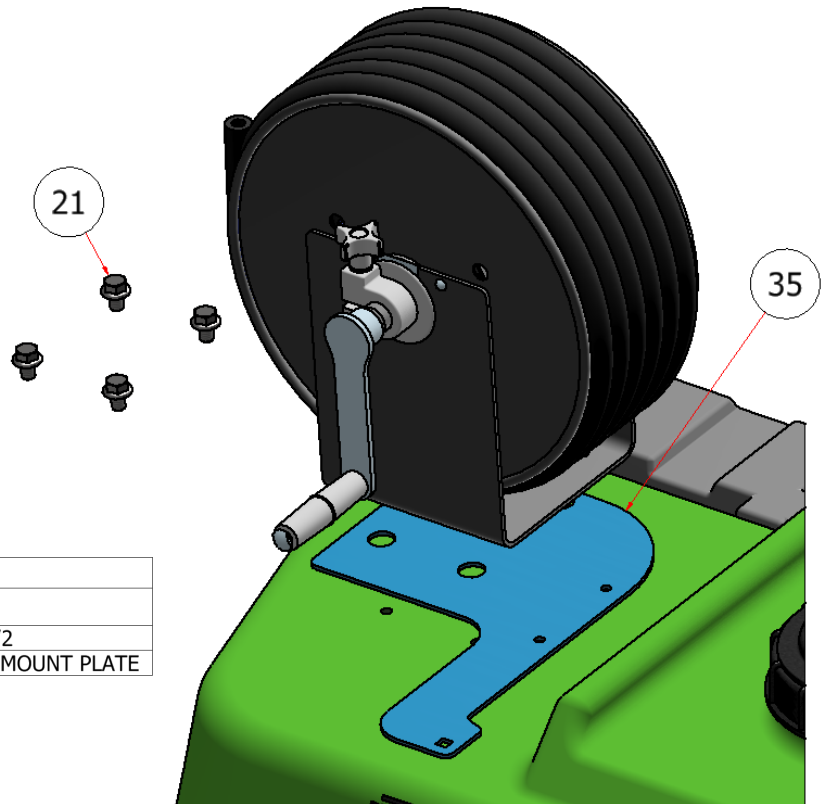

INDEPENDENT

PARTS LIST

ITEM	QTY	PART NUMBER	TITLE
19	2	S51242	BULKHEAD FITTING, TANK
28	2	S52041	90 ELBOW, 3/4 MNPT X 3/4 FNPT
29	2	S52063	3/4 X 3/4 ST
42	1	S51283	VALVE, THROTTLING
43	1	S52001	PIPE TEE, 3/4" NPT W/ 1/4" GAUGE PORT
44	2	S52015	3/4" MNPT X 3/4" BARB
52	1	S52037	FITTING, 3/4" NPT X 3/8" BARB
53	1	S51235	PRESSURE GAUGE, BOTTOM MOUNT, 0-100 PSI

PARTS LIST			
ITEM	QTY	PART NUMBER	TITLE
6	1	W21-436	SG36 PUMP MOUNTING BRACKET
21	8	HFSSC-3812	HEX FLANGE BOLT, 3/8 X 1/2

PARTS LIST			
ITEM	QTY	PART NUMBER	TITLE
22	4	HFSSC-141	HEX BOLT, 1/4" X 1
32	1	60014-FJ	SPRAY PUMP, FLOJET

PARTS LIST			
ITEM	QTY	PART NUMBER	TITLE
2	1	S54120	HEAT SINK, SPRAY PUMP
34	2	20381712	PUMP FITTING, FLOJET, 3/4

PARTS LIST			
ITEM	QTY	PART NUMBER	TITLE
20	2	S52029	BARB, 3/4 MPT x 3/4 BARB 90
26	1	S51228-16	1" STRAINER
27	1	S51291	BALL VALVE, 3/4 FULL PORT
28	2	S52041	90 ELBOW, 3/4 MNPT X 3/4 FNPT
29	2	S52063	3/4 X 3/4 ST
30	1	S52195-B	VALVE HANDLE, BLACK
44	2	S52015	3/4" MNPT X 3/4" BARB
45	1	S51292	HEX NUT, BALL VALVE HANDLE

PARTS LIST			
ITEM	QTY	PART NUMBER	TITLE
46	6	NFW-14B	FLAT WASHER, 1/4", PLASTIC
47	2	HFSSC-144	HEX BOLT, 14 X 4, SS
48	2	FWSS-14	FLAT WASHER, SS - 1/4
49	2	SSNNC-14	NYLOCK, SS - 1/4-20

PARTS LIST			
ITEM	QTY	PART NUMBER	TITLE
21	8	HFSSC-3812	HEX FLANGE BOLT, 3/8 X 1/2
35	1	R22-229	SG52/46 35GAL LIGHT BAR MOUNT PLATE