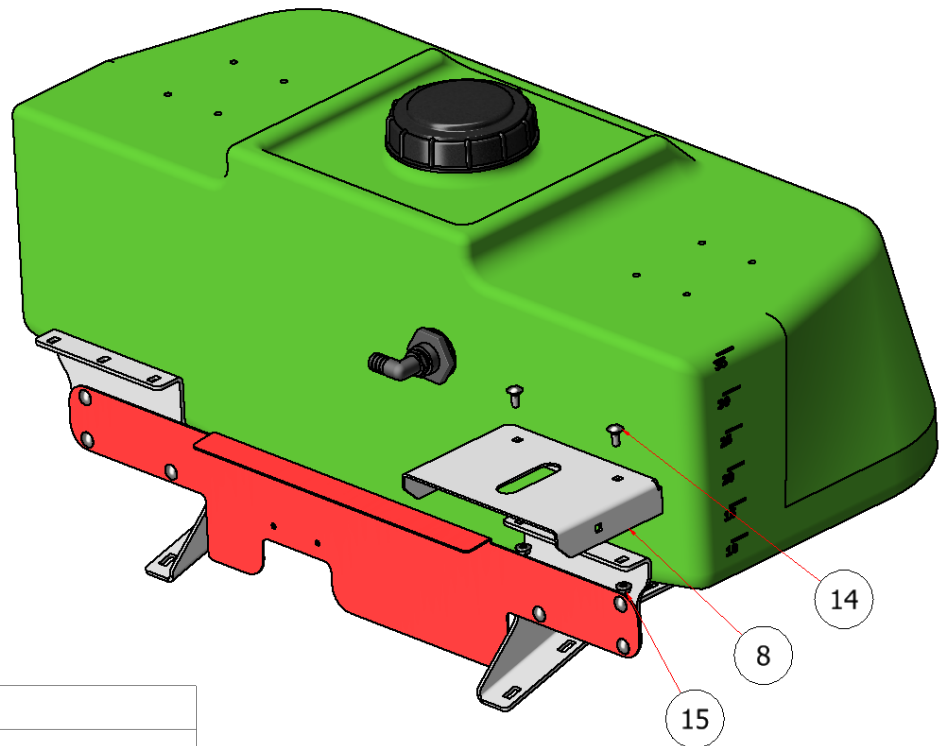

35 GALLON TANK ATTACHMENT

PART NO. A10034

SGATT-001 Rev. 2

SUPLIMENTAL

PARTS LIST			
ITEM	QTY	PART NUMBER	DESCRIPTION
10	1	M10035-GREEN	TANK, 35 GALLON
16	1	S51243	CAP, TANK
17	1	S52201	KIT, BULKHEAD, 1
19	1	S51242	BULKHEAD FITTING, TANK
20	1	S52029	BARB, 3/4 MPT x 3/4 BARB 9

PARTS LIST			
ITEM	QTY	PART NUMBER	TITLE
7	1	R22-151	SG35 GALL TANK CRADLE PLATE
18	4	HFSSC-3875	HEX BOLT, 3/8 X 3/4
24	1	W22-150-L	SUPPORT, 35 GALLON TANK, LEFT
25	1	W22-150	SUPPORT, 35 GALLON TANK, RIGHT
32	4	R23-272	SS SGXL TANK FRAME WASHER

PARTS LIST

ITEM	QTY	PART NUMBER	TITLE
13	1	R22-160	SG35 GALL TANK CROSS PLATE
14	12	CB-51634	CARRIAGE BOLT, 5/16 X 3/4
15	12	HFNC5-516S	HEX FLANGE NUT, 5/16

PARTS LIST

ITEM	QTY	PART NUMBER	TITLE
8	1	R22-152	SG35 GALL TANK BATTERY MOUNT
14	12	CB-51634	CARRIAGE BOLT, 5/16 X 3/4
15	12	HFNC5-516S	HEX FLANGE NUT, 5/16

PARTS LIST

ITEM	QTY	PART NUMBER	TITLE
11	2	E40002	BATTERY BOX
12	2	R21-214	SG 2022 BATTERY BOX HOLD DOWN
14	12	CB-51634	CARRIAGE BOLT, 5/16 X 3/4
15	12	HFNC5-516S	HEX FLANGE NUT, 5/16
23	1	R22-159	SG35 GALLON TANK FOAM MARKER ADAPTER