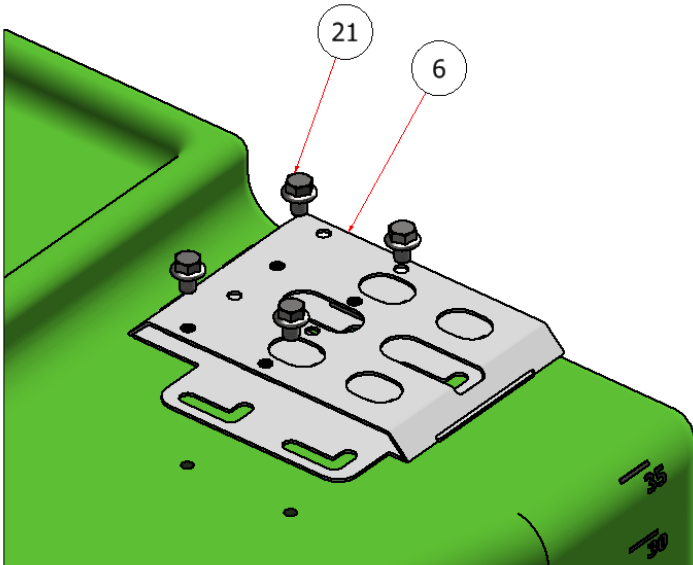

PARTS LIST

ITEM	QTY	PART NUMBER	TITLE
13	1	R22-160	SG35 GALL TANK CROSS PLATE
14	12	CB-51634	CARRIAGE BOLT, 5/16 X 3/4
15	12	HFNC5-516S	HEX FLANGE NUT, 5/16

PARTS LIST

ITEM	QTY	PART NUMBER	TITLE
8	1	R22-152	SG35 GALL TANK BATTERY MOUNT
14	12	CB-51634	CARRIAGE BOLT, 5/16 X 3/4
15	12	HFNC5-516S	HEX FLANGE NUT, 5/16

PARTS LIST

ITEM	QTY	PART NUMBER	TITLE
11	2	E40002	BATTERY BOX
12	2	R21-214	SG 2022 BATTERY BOX HOLD DOWN
14	12	CB-51634	CARRIAGE BOLT, 5/16 X 3/4
15	12	HFNC5-516S	HEX FLANGE NUT, 5/16
23	1	R22-159	SG35 GALLON TANK FOAM MARKER ADAPTER

INDEPENDENT

PARTS LIST

ITEM	QTY	PART NUMBER	TITLE
19	2	S51242	BULKHEAD FITTING, TANK
28	2	S52041	90 ELBOW, 3/4 MNPT X 3/4 FNPT
29	2	S52063	3/4 X 3/4 ST
42	1	S51283	VALVE, THROTTLING
43	1	S52001	PIPE TEE, 3/4" NPT W/ 1/4" GAUGE PORT
44	2	S52015	3/4" MNPT X 3/4" BARB
52	1	S52037	FITTING, 3/4" NPT X 3/8" BARB
53	1	S51235	PRESSURE GAUGE, BOTTOM MOUNT, 0-100 PSI

PARTS LIST			
ITEM	QTY	PART NUMBER	TITLE
2	1	S54120	HEAT SINK, SPRAY PUMP
34	2	20381712	PUMP FITTING, FLOJET, 3/4

PARTS LIST			
ITEM	QTY	PART NUMBER	TITLE
20	2	S52029	BARB, 3/4 MPT x 3/4 BARB 90
26	1	S51228-16	1" STRAINER
27	1	S51291	BALL VALVE, 3/4 FULL PORT
28	2	S52041	90 ELBOW, 3/4 MNPT X 3/4 FNPT
29	2	S52063	3/4 X 3/4 ST
30	1	S52195-B	VALVE HANDLE, BLACK
44	2	S52015	3/4" MNPT X 3/4" BARB
45	1	S51292	HEX NUT, BALL VALVE HANDLE