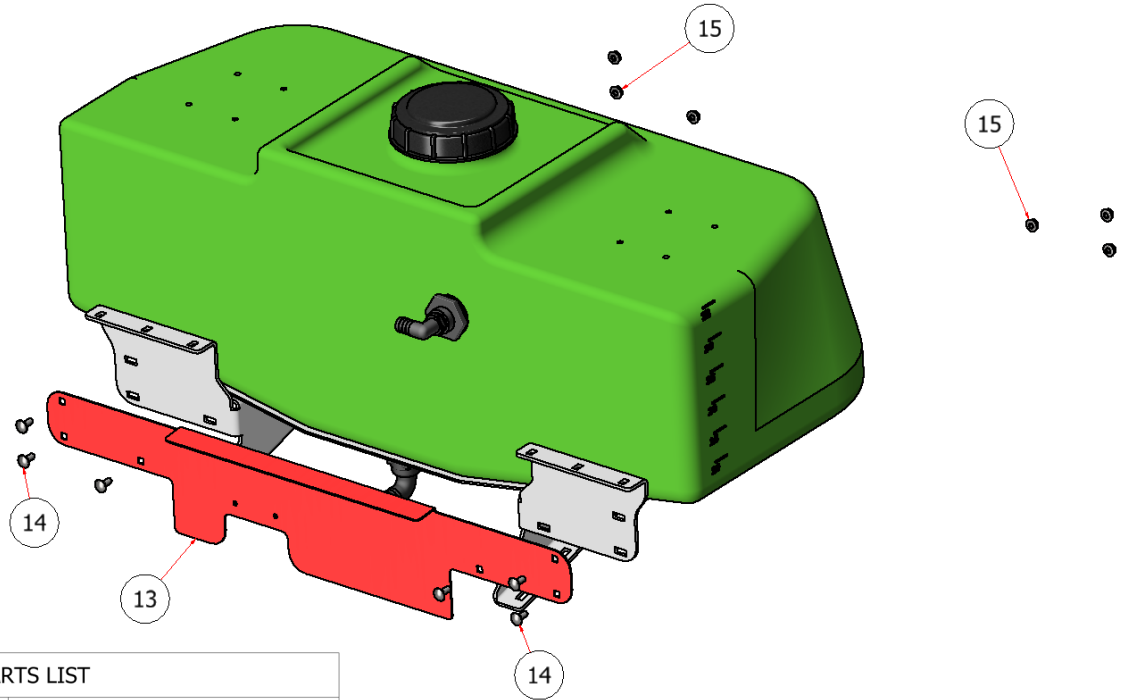

35 GALLON TANK ATTACHMENT

PART NO. A10034

SGATT-001 Rev. 2

SUPLIMENTAL

PARTS LIST			
ITEM	QTY	PART NUMBER	DESCRIPTION
10	1	M10035-GREEN	TANK, 35 GALLON
16	1	S51243	CAP, TANK
17	1	S52201	KIT, BULKHEAD, 1
19	1	S51242	BULKHEAD FITTING, TANK
20	1	S52029	BARB, 3/4 MPT x 3/4 BARB 9

PARTS LIST			
ITEM	QTY	PART NUMBER	TITLE
7	1	R22-151	SG35 GALL TANK CRADLE PLATE
18	4	HFSSC-3875	HEX BOLT, 3/8 X 3/4
24	1	W22-150-L	SUPPORT, 35 GALLON TANK, LEFT
25	1	W22-150	SUPPORT, 35 GALLON TANK, RIGHT
32	4	R23-272	SS SGXL TANK FRAME WASHER

PARTS LIST

ITEM	QTY	PART NUMBER	TITLE
13	1	R22-160	SG35 GALL TANK CROSS PLATE
14	12	CB-51634	CARRIAGE BOLT, 5/16 X 3/4
15	12	HFNC5-516S	HEX FLANGE NUT, 5/16

PARTS LIST

ITEM	QTY	PART NUMBER	TITLE
8	1	R22-152	SG35 GALL TANK BATTERY MOUNT
14	12	CB-51634	CARRIAGE BOLT, 5/16 X 3/4
15	12	HFNC5-516S	HEX FLANGE NUT, 5/16

PARTS LIST			
ITEM	QTY	PART NUMBER	TITLE
2	1	S54120	HEAT SINK, SPRAY PUMP
34	2	20381712	PUMP FITTING, FLOJET, 3/4

PARTS LIST			
ITEM	QTY	PART NUMBER	TITLE
20	2	S52029	BARB, 3/4 MPT x 3/4 BARB 90
26	1	S51228-16	1" STRAINER
27	1	S51291	BALL VALVE, 3/4 FULL PORT
28	2	S52041	90 ELBOW, 3/4 MNPT X 3/4 FNPT
29	2	S52063	3/4 X 3/4 ST
30	1	S52195-B	VALVE HANDLE, BLACK
44	2	S52015	3/4" MNPT X 3/4" BARB
45	1	S51292	HEX NUT, BALL VALVE HANDLE