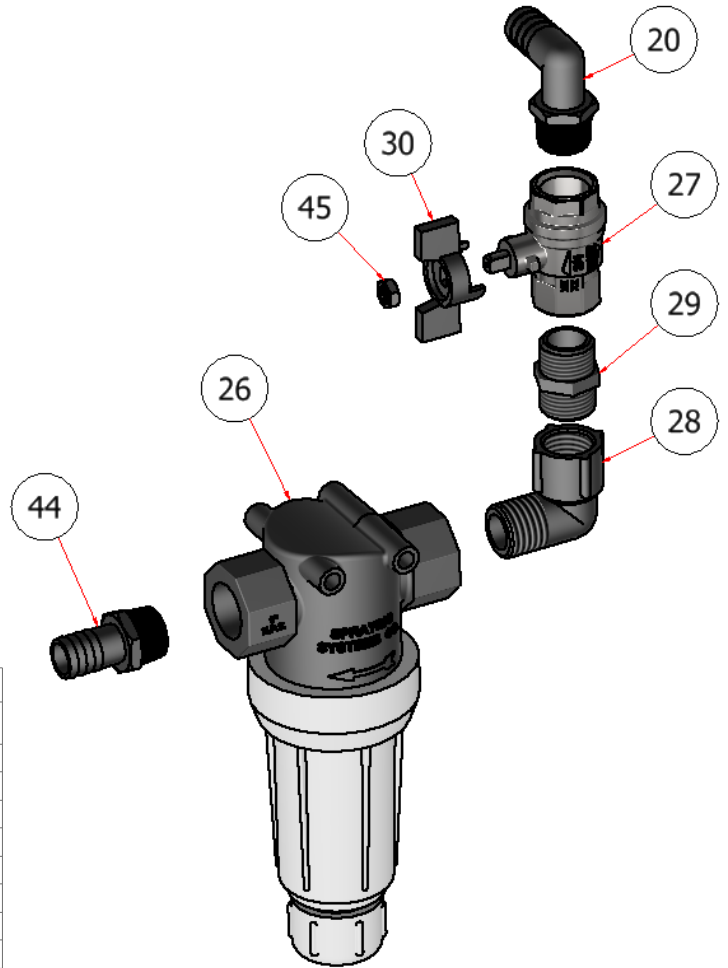

INDEPENDENT

PARTS LIST

ITEM	QTY	PART NUMBER	TITLE
19	2	S51242	BULKHEAD FITTING, TANK
28	2	S52041	90 ELBOW, 3/4 MNPT X 3/4 FNPT
29	2	S52063	3/4 X 3/4 ST
42	1	S51283	VALVE, THROTTLING
43	1	S52001	PIPE TEE, 3/4" NPT W/ 1/4" GAUGE PORT
44	2	S52015	3/4" MNPT X 3/4" BARB
52	1	S52037	FITTING, 3/4" NPT X 3/8" BARB
53	1	S51235	PRESSURE GAUGE, BOTTOM MOUNT, 0-100 PSI

PARTS LIST			
ITEM	QTY	PART NUMBER	TITLE
6	1	W21-436	SG36 PUMP MOUNTING BRACKET
21	8	HFSSC-3812	HEX FLANGE BOLT, 3/8 X 1/2

PARTS LIST			
ITEM	QTY	PART NUMBER	TITLE
22	4	HFSSC-141	HEX BOLT, 1/4" X 1
32	1	60014-FJ	SPRAY PUMP, FLOJET

PARTS LIST			
ITEM	QTY	PART NUMBER	TITLE
2	1	S54120	HEAT SINK, SPRAY PUMP
34	2	20381712	PUMP FITTING, FLOJET, 3/4

PARTS LIST			
ITEM	QTY	PART NUMBER	TITLE
20	2	S52029	BARB, 3/4 MPT x 3/4 BARB 90
26	1	S51228-16	1" STRAINER
27	1	S51291	BALL VALVE, 3/4 FULL PORT
28	2	S52041	90 ELBOW, 3/4 MNPT X 3/4 FNPT
29	2	S52063	3/4 X 3/4 ST
30	1	S52195-B	VALVE HANDLE, BLACK
44	2	S52015	3/4" MNPT X 3/4" BARB
45	1	S51292	HEX NUT, BALL VALVE HANDLE

PARTS LIST			
ITEM	QTY	PART NUMBER	TITLE
46	6	NFW-14B	FLAT WASHER, 1/4", PLASTIC
47	2	HFSSC-144	HEX BOLT, 14 X 4, SS
48	2	FWSS-14	FLAT WASHER, SS - 1/4
49	2	SSNNC-14	NYLOCK, SS - 1/4-20

PARTS LIST			
ITEM	QTY	PART NUMBER	TITLE
21	8	HFSSC-3812	HEX FLANGE BOLT, 3/8 X 1/2
35	1	R22-229	SG52/46 35GAL LIGHT BAR MOUNT PLATE