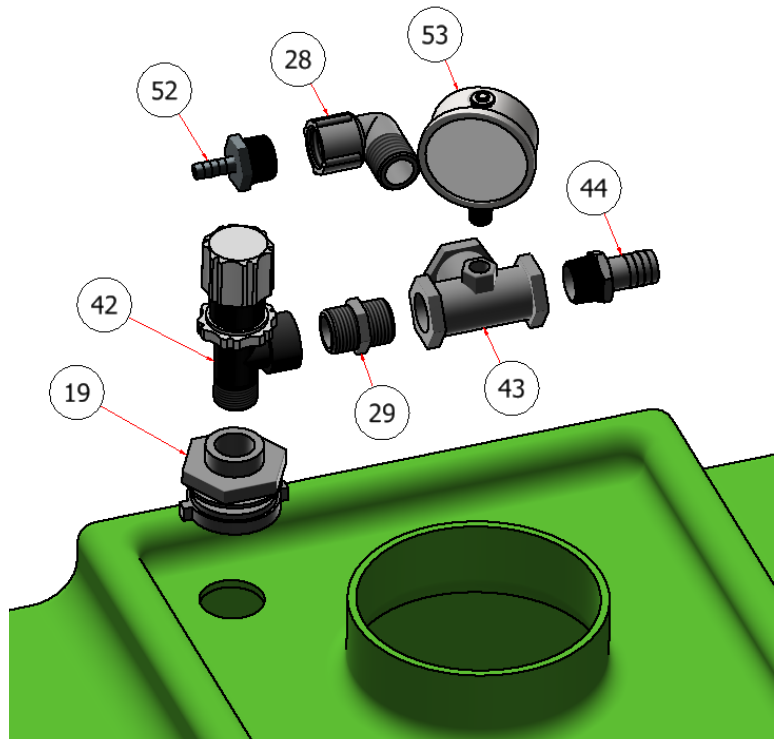

PARTS LIST

ITEM	QTY	PART NUMBER	TITLE
13	1	R22-160	SG35 GALL TANK CROSS PLATE
14	12	CB-51634	CARRIAGE BOLT, 5/16 X 3/4
15	12	HFNC5-516S	HEX FLANGE NUT, 5/16

PARTS LIST

ITEM	QTY	PART NUMBER	TITLE
8	1	R22-152	SG35 GALL TANK BATTERY MOUNT
14	12	CB-51634	CARRIAGE BOLT, 5/16 X 3/4
15	12	HFNC5-516S	HEX FLANGE NUT, 5/16

PARTS LIST

ITEM	QTY	PART NUMBER	TITLE
11	2	E40002	BATTERY BOX
12	2	R21-214	SG 2022 BATTERY BOX HOLD DOWN
14	12	CB-51634	CARRIAGE BOLT, 5/16 X 3/4
15	12	HFNC5-516S	HEX FLANGE NUT, 5/16
23	1	R22-159	SG35 GALLON TANK FOAM MARKER ADAPTER

INDEPENDENT

PARTS LIST

ITEM	QTY	PART NUMBER	TITLE
19	2	S51242	BULKHEAD FITTING, TANK
28	2	S52041	90 ELBOW, 3/4 MNPT X 3/4 FNPT
29	2	S52063	3/4 X 3/4 ST
42	1	S51283	VALVE, THROTTLING
43	1	S52001	PIPE TEE, 3/4" NPT W/ 1/4" GAUGE PORT
44	2	S52015	3/4" MNPT X 3/4" BARB
52	1	S52037	FITTING, 3/4" NPT X 3/8" BARB
53	1	S51235	PRESSURE GAUGE, BOTTOM MOUNT, 0-100 PSI

PARTS LIST			
ITEM	QTY	PART NUMBER	TITLE
2	1	S54120	HEAT SINK, SPRAY PUMP
34	2	20381712	PUMP FITTING, FLOJET, 3/4

PARTS LIST			
ITEM	QTY	PART NUMBER	TITLE
20	2	S52029	BARB, 3/4 MPT x 3/4 BARB 90
26	1	S51228-16	1" STRAINER
27	1	S51291	BALL VALVE, 3/4 FULL PORT
28	2	S52041	90 ELBOW, 3/4 MNPT X 3/4 FNPT
29	2	S52063	3/4 X 3/4 ST
30	1	S52195-B	VALVE HANDLE, BLACK
44	2	S52015	3/4" MNPT X 3/4" BARB
45	1	S51292	HEX NUT, BALL VALVE HANDLE