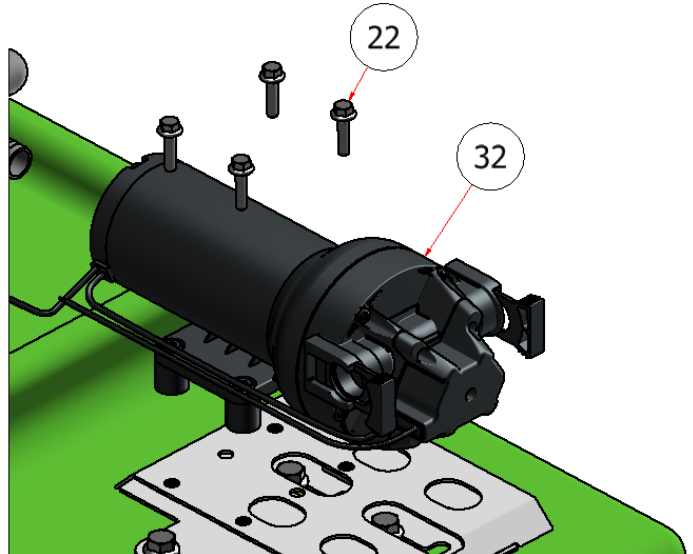

PARTS LIST

ITEM	QTY	PART NUMBER	TITLE
13	1	R22-160	SG35 GALL TANK CROSS PLATE
14	12	CB-51634	CARRIAGE BOLT, 5/16 X 3/4
15	12	HFNC5-516S	HEX FLANGE NUT, 5/16

PARTS LIST

ITEM	QTY	PART NUMBER	TITLE
8	1	R22-152	SG35 GALL TANK BATTERY MOUNT
14	12	CB-51634	CARRIAGE BOLT, 5/16 X 3/4
15	12	HFNC5-516S	HEX FLANGE NUT, 5/16

PARTS LIST

ITEM	QTY	PART NUMBER	TITLE
11	2	E40002	BATTERY BOX
12	2	R21-214	SG 2022 BATTERY BOX HOLD DOWN
14	12	CB-51634	CARRIAGE BOLT, 5/16 X 3/4
15	12	HFNC5-516S	HEX FLANGE NUT, 5/16
23	1	R22-159	SG35 GALLON TANK FOAM MARKER ADAPTER

INDEPENDENT

PARTS LIST

ITEM	QTY	PART NUMBER	TITLE
19	2	S51242	BULKHEAD FITTING, TANK
28	2	S52041	90 ELBOW, 3/4 MNPT X 3/4 FNPT
29	2	S52063	3/4 X 3/4 ST
42	1	S51283	VALVE, THROTTLING
43	1	S52001	PIPE TEE, 3/4" NPT W/ 1/4" GAUGE PORT
44	2	S52015	3/4" MNPT X 3/4" BARB
52	1	S52037	FITTING, 3/4" NPT X 3/8" BARB
53	1	S51235	PRESSURE GAUGE, BOTTOM MOUNT, 0-100 PSI

PARTS LIST			
ITEM	QTY	PART NUMBER	TITLE
2	1	S54120	HEAT SINK, SPRAY PUMP
34	2	20381712	PUMP FITTING, FLOJET, 3/4

PARTS LIST			
ITEM	QTY	PART NUMBER	TITLE
20	2	S52029	BARB, 3/4 MPT x 3/4 BARB 90
26	1	S51228-16	1" STRAINER
27	1	S51291	BALL VALVE, 3/4 FULL PORT
28	2	S52041	90 ELBOW, 3/4 MNPT X 3/4 FNPT
29	2	S52063	3/4 X 3/4 ST
30	1	S52195-B	VALVE HANDLE, BLACK
44	2	S52015	3/4" MNPT X 3/4" BARB
45	1	S51292	HEX NUT, BALL VALVE HANDLE