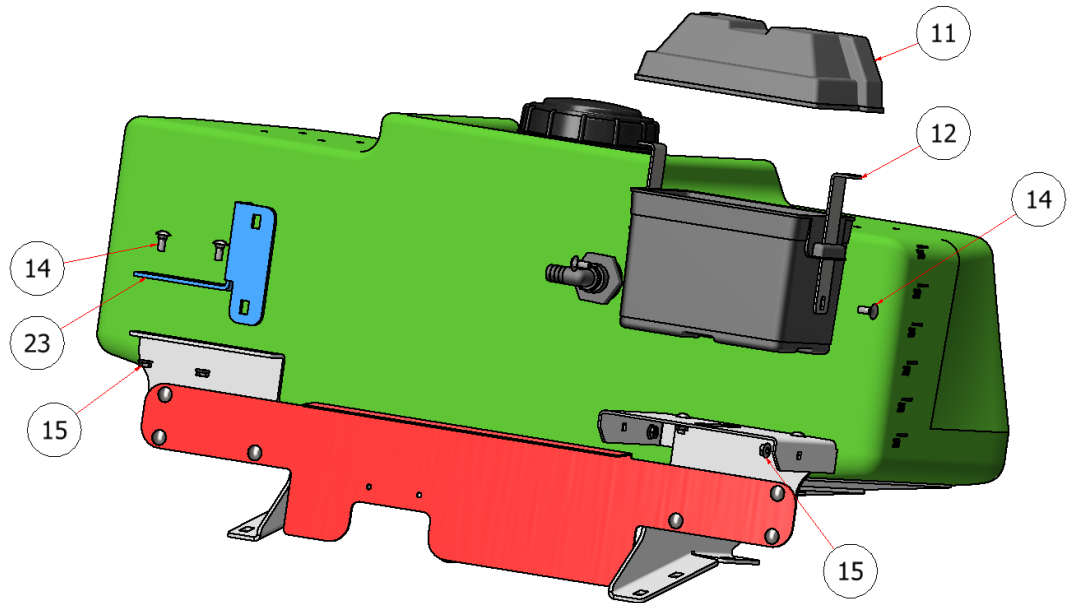

35 GALLON TANK ATTACHMENT

PART NO. A10034

SGATT-001 Rev. 2

SUPLIMENTAL

PARTS LIST			
ITEM	QTY	PART NUMBER	DESCRIPTION
10	1	M10035-GREEN	TANK, 35 GALLON
16	1	S51243	CAP, TANK
17	1	S52201	KIT, BULKHEAD, 1
19	1	S51242	BULKHEAD FITTING, TANK
20	1	S52029	BARB, 3/4 MPT x 3/4 BARB 9

PARTS LIST			
ITEM	QTY	PART NUMBER	TITLE
7	1	R22-151	SG35 GALL TANK CRADLE PLATE
18	4	HFSSC-3875	HEX BOLT, 3/8 X 3/4
24	1	W22-150-L	SUPPORT, 35 GALLON TANK, LEFT
25	1	W22-150	SUPPORT, 35 GALLON TANK, RIGHT
32	4	R23-272	SS SGXL TANK FRAME WASHER

PARTS LIST

ITEM	QTY	PART NUMBER	TITLE
13	1	R22-160	SG35 GALL TANK CROSS PLATE
14	12	CB-51634	CARRIAGE BOLT, 5/16 X 3/4
15	12	HFNC5-516S	HEX FLANGE NUT, 5/16

PARTS LIST

ITEM	QTY	PART NUMBER	TITLE
8	1	R22-152	SG35 GALL TANK BATTERY MOUNT
14	12	CB-51634	CARRIAGE BOLT, 5/16 X 3/4
15	12	HFNC5-516S	HEX FLANGE NUT, 5/16

PARTS LIST

ITEM	QTY	PART NUMBER	TITLE
11	2	E40002	BATTERY BOX
12	2	R21-214	SG 2022 BATTERY BOX HOLD DOWN
14	12	CB-51634	CARRIAGE BOLT, 5/16 X 3/4
15	12	HFNC5-516S	HEX FLANGE NUT, 5/16
23	1	R22-159	SG35 GALLON TANK FOAM MARKER ADAPTER