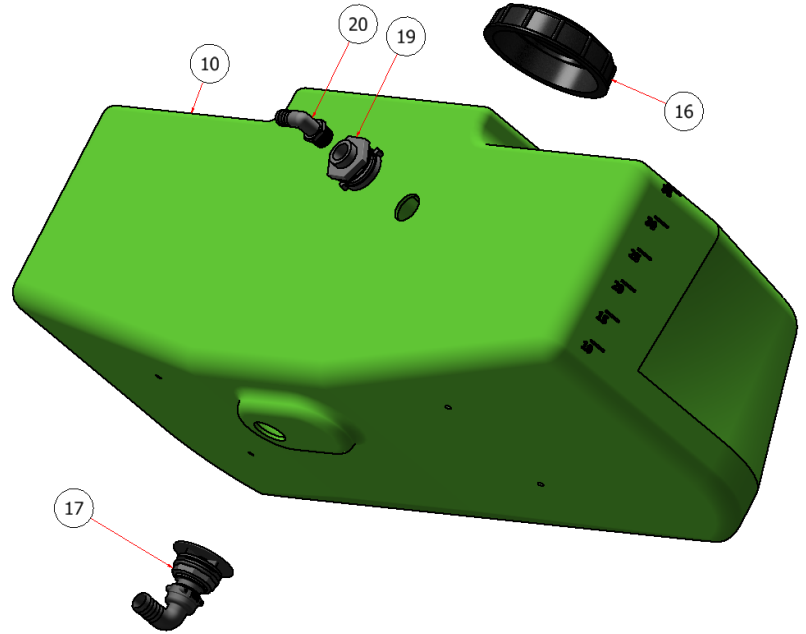

35 GALLON TANK ATTACHMENT

PART NO. A10034

SGATT-001 Rev. 2

SUPLIMENTAL

PARTS LIST			
ITEM	QTY	PART NUMBER	DESCRIPTION
10	1	M10035-GREEN	TANK, 35 GALLON
16	1	S51243	CAP, TANK
17	1	S52201	KIT, BULKHEAD, 1
19	1	S51242	BULKHEAD FITTING, TANK
20	1	S52029	BARB, 3/4 MPT x 3/4 BARB 9

PARTS LIST			
ITEM	QTY	PART NUMBER	TITLE
7	1	R22-151	SG35 GALL TANK CRADLE PLATE
18	4	HFSSC-3875	HEX BOLT, 3/8 X 3/4
24	1	W22-150-L	SUPPORT, 35 GALLON TANK, LEFT
25	1	W22-150	SUPPORT, 35 GALLON TANK, RIGHT
32	4	R23-272	SS SGXL TANK FRAME WASHER

PARTS LIST

ITEM	QTY	PART NUMBER	TITLE
13	1	R22-160	SG35 GALL TANK CROSS PLATE
14	12	CB-51634	CARRIAGE BOLT, 5/16 X 3/4
15	12	HFNC5-516S	HEX FLANGE NUT, 5/16

PARTS LIST

ITEM	QTY	PART NUMBER	TITLE
8	1	R22-152	SG35 GALL TANK BATTERY MOUNT
14	12	CB-51634	CARRIAGE BOLT, 5/16 X 3/4
15	12	HFNC5-516S	HEX FLANGE NUT, 5/16

PARTS LIST

ITEM	QTY	PART NUMBER	TITLE
11	2	E40002	BATTERY BOX
12	2	R21-214	SG 2022 BATTERY BOX HOLD DOWN
14	12	CB-51634	CARRIAGE BOLT, 5/16 X 3/4
15	12	HFNC5-516S	HEX FLANGE NUT, 5/16
23	1	R22-159	SG35 GALLON TANK FOAM MARKER ADAPTER