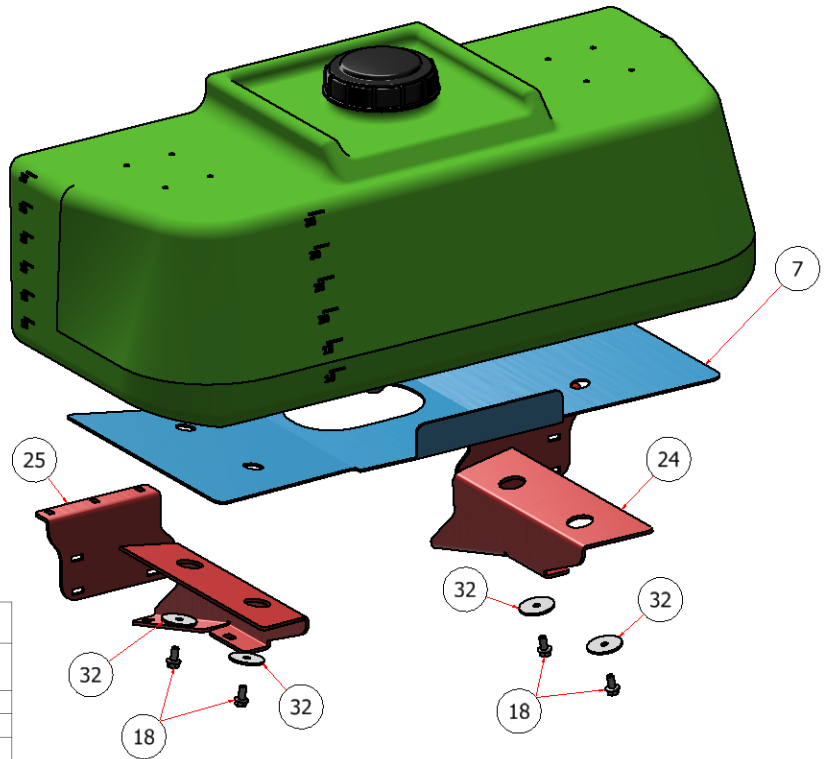

35 GALLON TANK ATTACHMENT

PART NO. A10034

SGATT-001 Rev. 2

SUPLIMENTAL

PARTS LIST			
ITEM	QTY	PART NUMBER	DESCRIPTION
10	1	M10035-GREEN	TANK, 35 GALLON
16	1	S51243	CAP, TANK
17	1	S52201	KIT, BULKHEAD, 1
19	1	S51242	BULKHEAD FITTING, TANK
20	1	S52029	BARB, 3/4 MPT x 3/4 BARB 9

PARTS LIST			
ITEM	QTY	PART NUMBER	TITLE
7	1	R22-151	SG35 GALL TANK CRADLE PLATE
18	4	HFSSC-3875	HEX BOLT, 3/8 X 3/4
24	1	W22-150-L	SUPPORT, 35 GALLON TANK, LEFT
25	1	W22-150	SUPPORT, 35 GALLON TANK, RIGHT
32	4	R23-272	SS SGXL TANK FRAME WASHER

PARTS LIST

ITEM	QTY	PART NUMBER	TITLE
13	1	R22-160	SG35 GALL TANK CROSS PLATE
14	12	CB-51634	CARRIAGE BOLT, 5/16 X 3/4
15	12	HFNC5-516S	HEX FLANGE NUT, 5/16

PARTS LIST

ITEM	QTY	PART NUMBER	TITLE
8	1	R22-152	SG35 GALL TANK BATTERY MOUNT
14	12	CB-51634	CARRIAGE BOLT, 5/16 X 3/4
15	12	HFNC5-516S	HEX FLANGE NUT, 5/16

PARTS LIST

ITEM	QTY	PART NUMBER	TITLE
11	2	E40002	BATTERY BOX
12	2	R21-214	SG 2022 BATTERY BOX HOLD DOWN
14	12	CB-51634	CARRIAGE BOLT, 5/16 X 3/4
15	12	HFNC5-516S	HEX FLANGE NUT, 5/16
23	1	R22-159	SG35 GALLON TANK FOAM MARKER ADAPTER