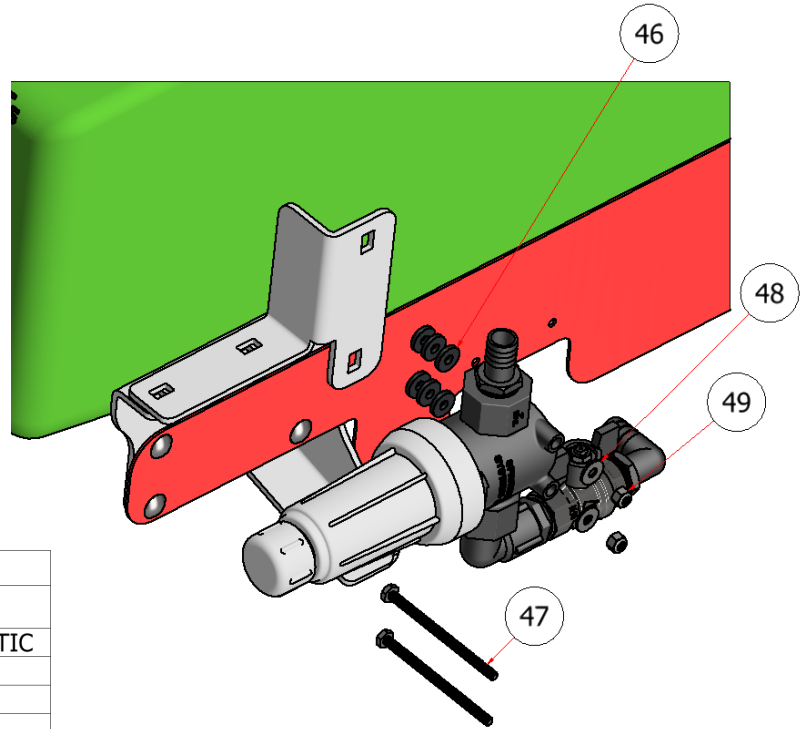

INDEPENDENT

PARTS LIST

ITEM	QTY	PART NUMBER	TITLE
19	2	S51242	BULKHEAD FITTING, TANK
28	2	S52041	90 ELBOW, 3/4 MNPT X 3/4 FNPT
29	2	S52063	3/4 X 3/4 ST
42	1	S51283	VALVE, THROTTLING
43	1	S52001	PIPE TEE, 3/4" NPT W/ 1/4" GAUGE PORT
44	2	S52015	3/4" MNPT X 3/4" BARB
52	1	S52037	FITTING, 3/4" NPT X 3/8" BARB
53	1	S51235	PRESSURE GAUGE, BOTTOM MOUNT, 0-100 PSI

PARTS LIST			
ITEM	QTY	PART NUMBER	TITLE
6	1	W21-436	SG36 PUMP MOUNTING BRACKET
21	8	HFSSC-3812	HEX FLANGE BOLT, 3/8 X 1/2

PARTS LIST			
ITEM	QTY	PART NUMBER	TITLE
22	4	HFSSC-141	HEX BOLT, 1/4" X 1
32	1	60014-FJ	SPRAY PUMP, FLOJET

PARTS LIST			
ITEM	QTY	PART NUMBER	TITLE
2	1	S54120	HEAT SINK, SPRAY PUMP
34	2	20381712	PUMP FITTING, FLOJET, 3/4

PARTS LIST			
ITEM	QTY	PART NUMBER	TITLE
20	2	S52029	BARB, 3/4 MPT x 3/4 BARB 90
26	1	S51228-16	1" STRAINER
27	1	S51291	BALL VALVE, 3/4 FULL PORT
28	2	S52041	90 ELBOW, 3/4 MNPT X 3/4 FNPT
29	2	S52063	3/4 X 3/4 ST
30	1	S52195-B	VALVE HANDLE, BLACK
44	2	S52015	3/4" MNPT X 3/4" BARB
45	1	S51292	HEX NUT, BALL VALVE HANDLE

PARTS LIST			
ITEM	QTY	PART NUMBER	TITLE
46	6	NFW-14B	FLAT WASHER, 1/4", PLASTIC
47	2	HFSSC-144	HEX BOLT, 14 X 4, SS
48	2	FWSS-14	FLAT WASHER, SS - 1/4
49	2	SSNNC-14	NYLOCK, SS - 1/4-20

PARTS LIST			
ITEM	QTY	PART NUMBER	TITLE
21	8	HFSSC-3812	HEX FLANGE BOLT, 3/8 X 1/2
35	1	R22-229	SG52/46 35GAL LIGHT BAR MOUNT PLATE