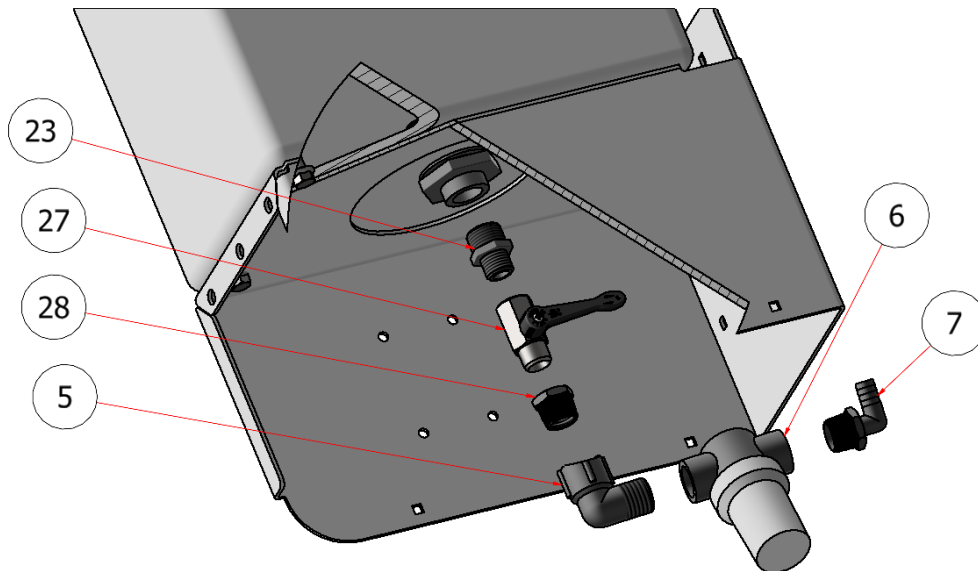

SGATT-005 Rev. 3

STEELGREEN
MANUFACTURING™

PARTS LIST			
ITEM	QTY	PART NUMBER	TITLE
4	2	S51242	BULKHEAD FITTING, TANK
34	1	S52029	BARB, 3/4 MPT x 3/4 BARB 90

PARTS LIST			
ITEM	QTY	PART NUMBER	DESCRIPTION
4	2	S51242	BULKHEAD FITTING, TANK
21	1	R21-113	SG ANTI VORTEX PLATE

NOTICE

Quantities in the parts list on each page are total per complete assembly. Please note the quantities used in each view.

SG46/52

SG36/42

PARTS LIST			
ITEM	QTY	PART NUMBER	DESCRIPTION
15	4	HFSSC-31375	HEX BOLT, 5/16 X 3/4
29	1	W22-207	SG36/42 7-GAL SYM MOUNT
		W22-183	SG46/52 7-GAL SYM MOUNT

SG36/42 LEFT INDEPENDENT\DOUBLE BOOM

SG36/42 RIGHT INDEPENDENT\DOUBLE BOOM

PARTS LIST

ITEM	QTY	PART NUMBER	DESCRIPTION
5	1	S52041	90 ELBOW, 3/4 MNPT X 3/4 FNPT
6	1	S51270	SPRAY FILTER
7	1	S52028	ELBOW, 3/4 X 1/2 BARB
23	2	S52064	3/4 X 1/2 REDUCER
27	1	S34D20	BALL VALVE, 1/2"
28	1	S52051	BUSHING, PIPE, 3/4 X 1/2