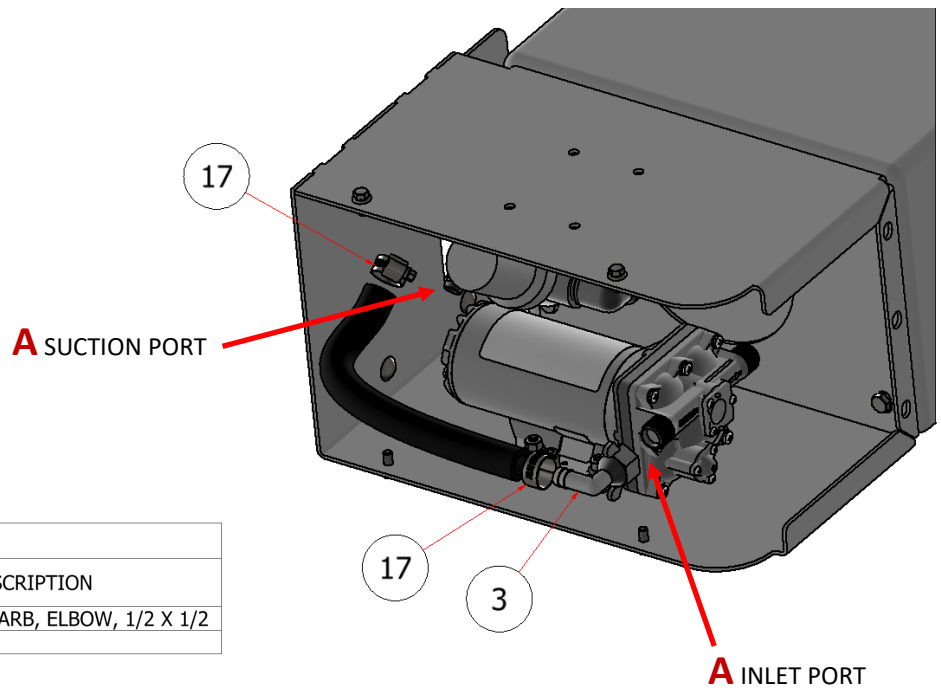

PARTS LIST

ITEM	QTY	PART NUMBER	DESCRIPTION
30	4	CB-5161SS	CARRIAGE BOLT, SS - 5/16-18 x 1
31	4	SSNC-516	5/16" NUT, NYLOCK
32	4	FWSS-516	FLAT WASHER, 5/16

PARTS LIST			
ITEM	QTY	PART NUMBER	DESCRIPTION
1	1	S54000	PUMP, SHURFLO
12	4	SSNNC-14	NYLOCK, SS - 1/4-20
34	4	BSCS-14114	BOLT, BUTTON HEAD, 1/4-20 X 1-1/4"

SG52

SG36

PARTS LIST			
ITEM	QTY	PART NUMBER	DESCRIPTION
3	2	S54103	PUMP FITTING, BARB, ELBOW, 1/2 X 1/2
17	4	MS4	HOSE CLAMP, 3/8

PARTS LIST			
ITEM	QTY	PART NUMBER	DESCRIPTION
27	1	R22-200	SAFETY SHIELD, 7-GAL. SG46/52
34	4	HFNCS-14S	HEX FLANGE NUT, 1/4
53	8	HFSSC-145	HEX FLANGE BOLT, SS - 1/4-20 x 1/2