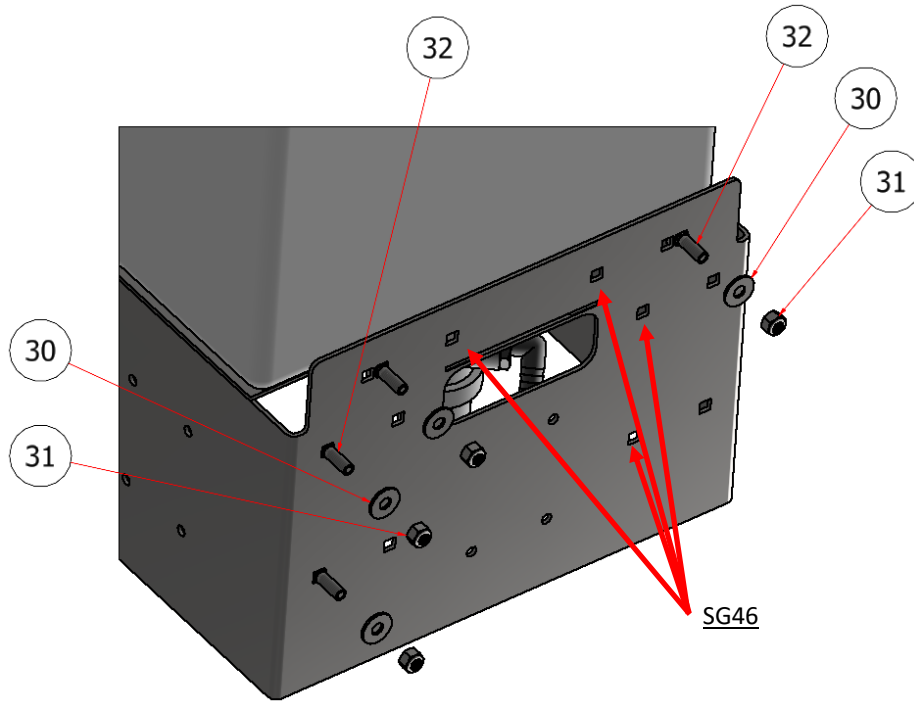

SG46/52 LEFT SUPPLEMENTAL

SG46/52 RIGHT SUPPLEMENTAL

PARTS LIST			
ITEM	QTY	PART NUMBER	DESCRIPTION
8	2	S52041	90 ELBOW, 3/4 MNPT X 3/4 FNPT
9	2	S52051	BUSHING, PIPE, 3/4 X 1/2
11	1	S52025	ELBOW, 1/2 MPT X 1/2 BARB
12	2	S34DZ0	BALL VALVE, 1/2"

SG36\42 LEFT

SG36\42 RIGHT

PARTS LIST

ITEM	QTY	PART NUMBER	DESCRIPTION
11	4	CB-5161SS	CARRIAGE BOLT, SS - 5/16-18 x 1
32	4	SSNC-516	5/16" NUT, NYLOCK
33	4	FWSS-516	FLAT WASHER, 5/16

SG46\52 LEFT

SG46\52 RIGHT

PARTS LIST

ITEM	QTY	PART NUMBER	DESCRIPTION
30	4	CB-5161SS	CARRIAGE BOLT, SS - 5/16-18 x 1
31	4	SSNC-516	5/16" NUT, NYLOCK
32	4	FWSS-516	FLAT WASHER, 5/16

PARTS LIST			
ITEM	QTY	PART NUMBER	DESCRIPTION
1	1	S54000	PUMP, SHURFLO
12	4	SSNNC-14	NYLOCK, SS - 1/4-20
34	4	BSCS-14114	BOLT, BUTTON HEAD, 1/4-20 X 1-1/4"