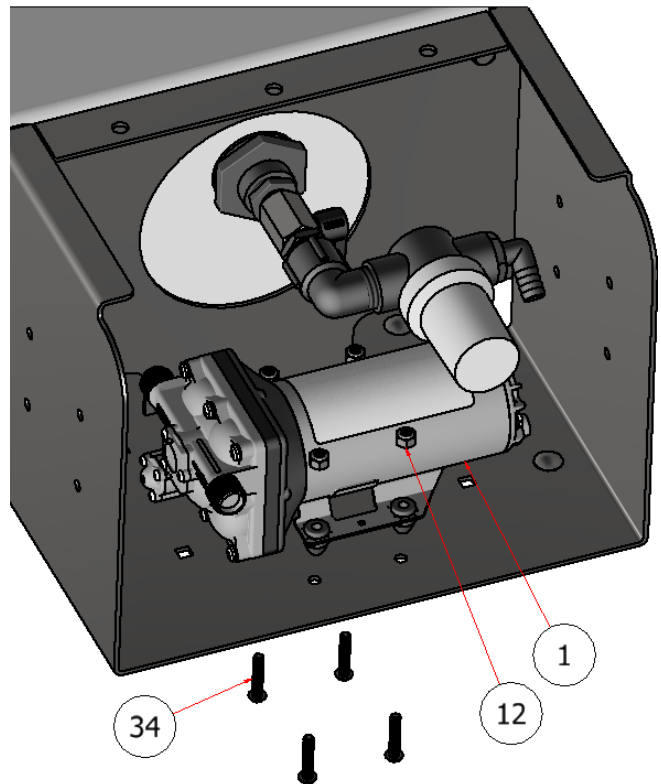

SG46/52 LEFT SUPPLEMENTAL

SG46/52 RIGHT SUPPLEMENTAL

PARTS LIST			
ITEM	QTY	PART NUMBER	DESCRIPTION
8	2	S52041	90 ELBOW, 3/4 MNPT X 3/4 FNPT
9	2	S52051	BUSHING, PIPE, 3/4 X 1/2
11	1	S52025	ELBOW, 1/2 MPT X 1/2 BARB
12	2	S34DZ0	BALL VALVE, 1/2"

SG36\42 LEFT

SG36\42 RIGHT

PARTS LIST

ITEM	QTY	PART NUMBER	DESCRIPTION
11	4	CB-5161SS	CARRIAGE BOLT, SS - 5/16-18 x 1
32	4	SSNC-516	5/16" NUT, NYLOCK
33	4	FWSS-516	FLAT WASHER, 5/16

SG46\52 LEFT

SG46\52 RIGHT

PARTS LIST

ITEM	QTY	PART NUMBER	DESCRIPTION
30	4	CB-5161SS	CARRIAGE BOLT, SS - 5/16-18 x 1
31	4	SSNC-516	5/16" NUT, NYLOCK
32	4	FWSS-516	FLAT WASHER, 5/16

PARTS LIST			
ITEM	QTY	PART NUMBER	DESCRIPTION
1	1	S54000	PUMP, SHURFLO
12	4	SSNNC-14	NYLOCK, SS - 1/4-20
34	4	BSCS-14114	BOLT, BUTTON HEAD, 1/4-20 X 1-1/4"

SG52

SG36

PARTS LIST			
ITEM	QTY	PART NUMBER	DESCRIPTION
3	2	S54103	PUMP FITTING, BARB, ELBOW, 1/2 X 1/2
17	4	MS4	HOSE CLAMP, 3/8

PARTS LIST			
ITEM	QTY	PART NUMBER	DESCRIPTION
27	1	R22-200	SAFETY SHIELD, 7-GAL. SG46/52
34	4	HFNCS-14S	HEX FLANGE NUT, 1/4
53	8	HFSSC-145	HEX FLANGE BOLT, SS - 1/4-20 x 1/2