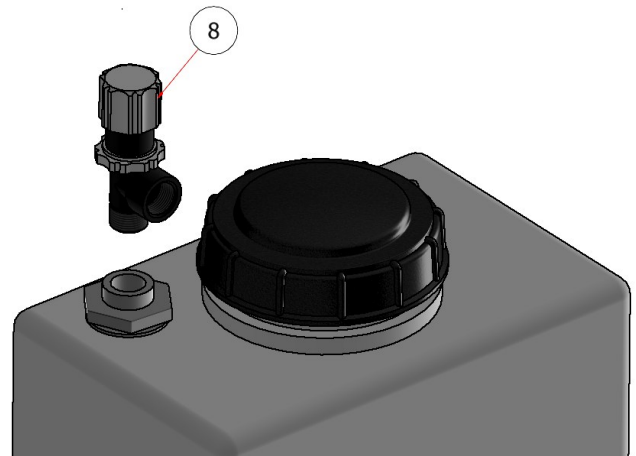

PARTS LIST			
ITEM	QTY	PART NUMBER	DESCRIPTION
9	1	S52000	TEE, PIPE, 3/4 WITH GAUGE PORT
21	2	S52064	3/4 X 1/2 REDUCER
22	1	S52013	1/2 MNPT X 1/2 HOSE BARB
23	1	S52040	1/2" 90° Street Elbow
24	1	S52050	1/2 X 1/4