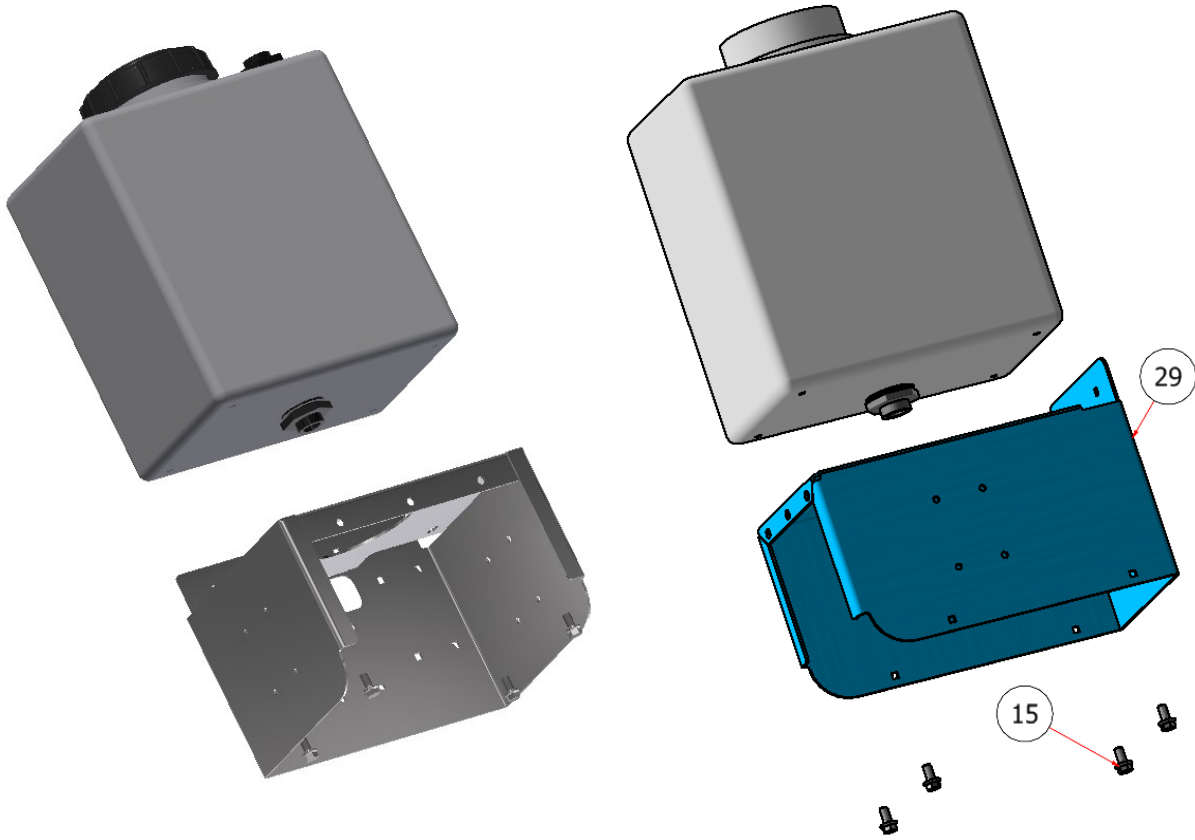

7 GALLON TANK ATTACHMENT

PART NO. P10031 - SG36 & SG42 INDEPENDENT SPRAYER

PART NO. A10033 - SG36 & SG42 SUPPLEMENTAL SPRAYER

PART NO. P10030-1 - SG46 & SG52 INDEPENDENT SPRAYER

PART NO. P10032 - SG46 & SG52 SUPPLEMENTAL SPRAYER

SGATT-005 Rev. 3

STEELGREEN
MANUFACTURING™

PARTS LIST			
ITEM	QTY	PART NUMBER	TITLE
4	2	S51242	BULKHEAD FITTING, TANK
34	1	S52029	BARB, 3/4 MPT x 3/4 BARB 90

PARTS LIST			
ITEM	QTY	PART NUMBER	DESCRIPTION
4	2	S51242	BULKHEAD FITTING, TANK
21	1	R21-113	SG ANTI VORTEX PLATE

NOTICE

Quantities in the parts list on each page are total per complete assembly. Please note the quantities used in each view.

SG46/52

SG36/42

PARTS LIST			
ITEM	QTY	PART NUMBER	DESCRIPTION
15	4	HFSSC-31375	HEX BOLT, 5/16 X 3/4
29	1	W22-207	SG36/42 7-GAL SYM MOUNT
		W22-183	SG46/52 7-GAL SYM MOUNT

SG36/42 LEFT INDEPENDENT\DOUBLE BOOM

SG36/42 RIGHT INDEPENDENT\DOUBLE BOOM

PARTS LIST

ITEM	QTY	PART NUMBER	DESCRIPTION
5	1	S52041	90 ELBOW, 3/4 MNPT X 3/4 FNPT
6	1	S51270	SPRAY FILTER
7	1	S52028	ELBOW, 3/4 X 1/2 BARB
23	2	S52064	3/4 X 1/2 REDUCER
27	1	S34D20	BALL VALVE, 1/2"
28	1	S52051	BUSHING, PIPE, 3/4 X 1/2