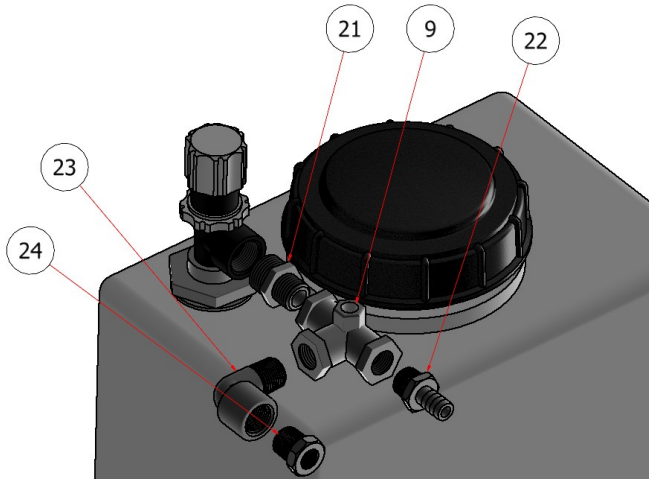

PARTS LIST

ITEM	QTY	PART NUMBER	DESCRIPTION
30	4	CB-5161SS	CARRIAGE BOLT, SS - 5/16-18 x 1
31	4	SSNC-516	5/16" NUT, NYLOCK
32	4	FWSS-516	FLAT WASHER, 5/16

PARTS LIST			
ITEM	QTY	PART NUMBER	DESCRIPTION
1	1	S54000	PUMP, SHURFLO
12	4	SSNNC-14	NYLOCK, SS - 1/4-20
34	4	BSCS-14114	BOLT, BUTTON HEAD, 1/4-20 X 1-1/4"

SG52

SG36

PARTS LIST			
ITEM	QTY	PART NUMBER	DESCRIPTION
3	2	S54103	PUMP FITTING, BARB, ELBOW, 1/2 X 1/2
17	4	MS4	HOSE CLAMP, 3/8

PARTS LIST			
ITEM	QTY	PART NUMBER	DESCRIPTION
27	1	R22-200	SAFETY SHIELD, 7-GAL. SG46/52
34	4	HFNCS-14S	HEX FLANGE NUT, 1/4
53	8	HFSSC-145	HEX FLANGE BOLT, SS - 1/4-20 x 1/2

PARTS LIST			
ITEM	QTY	PART NUMBER	DESCRIPTION
29	1	R22-209	SAFETY SHIELD, 7-GAL. SG36/42
30	4	HFNCS-14S	HEX FLANGE NUT, 1/4
48	8	HFSSC-145	HEX FLANGE BOLT, SS - 1/4-20 x 1/2

PARTS LIST			
ITEM	QTY	PART NUMBER	DESCRIPTION
2	1	S54120	HEAT SINK, SPRAY PUMP

PARTS LIST			
ITEM	QTY	PART NUMBER	DESCRIPTION
9	1	S52000	TEE, PIPE, 3/4 WITH GAUGE PORT
21	2	S52064	3/4 X 1/2 REDUCER
22	1	S52013	1/2 MNPT X 1/2 HOSE BARB
23	1	S52040	1/2" 90° Street Elbow
24	1	S52050	1/2 X 1/4