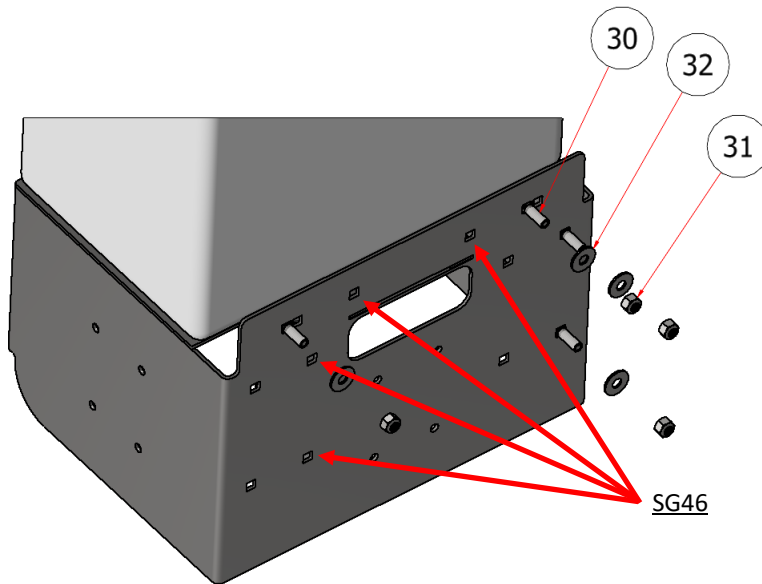

SG46/52 LEFT SUPPLEMENTAL

SG46/52 RIGHT SUPPLEMENTAL

PARTS LIST			
ITEM	QTY	PART NUMBER	DESCRIPTION
8	2	S52041	90 ELBOW, 3/4 MNPT X 3/4 FNPT
9	2	S52051	BUSHING, PIPE, 3/4 X 1/2
11	1	S52025	ELBOW, 1/2 MPT X 1/2 BARB
12	2	S34DZ0	BALL VALVE, 1/2"

SG36\42 LEFT

SG36\42 RIGHT

PARTS LIST

ITEM	QTY	PART NUMBER	DESCRIPTION
11	4	CB-5161SS	CARRIAGE BOLT, SS - 5/16-18 x 1
32	4	SSNC-516	5/16" NUT, NYLOCK
33	4	FWSS-516	FLAT WASHER, 5/16

SG46\52 LEFT

SG46\52 RIGHT

PARTS LIST

ITEM	QTY	PART NUMBER	DESCRIPTION
30	4	CB-5161SS	CARRIAGE BOLT, SS - 5/16-18 x 1
31	4	SSNC-516	5/16" NUT, NYLOCK
32	4	FWSS-516	FLAT WASHER, 5/16

PARTS LIST			
ITEM	QTY	PART NUMBER	DESCRIPTION
1	1	S54000	PUMP, SHURFLO
12	4	SSNNC-14	NYLOCK, SS - 1/4-20
34	4	BSCS-14114	BOLT, BUTTON HEAD, 1/4-20 X 1-1/4"