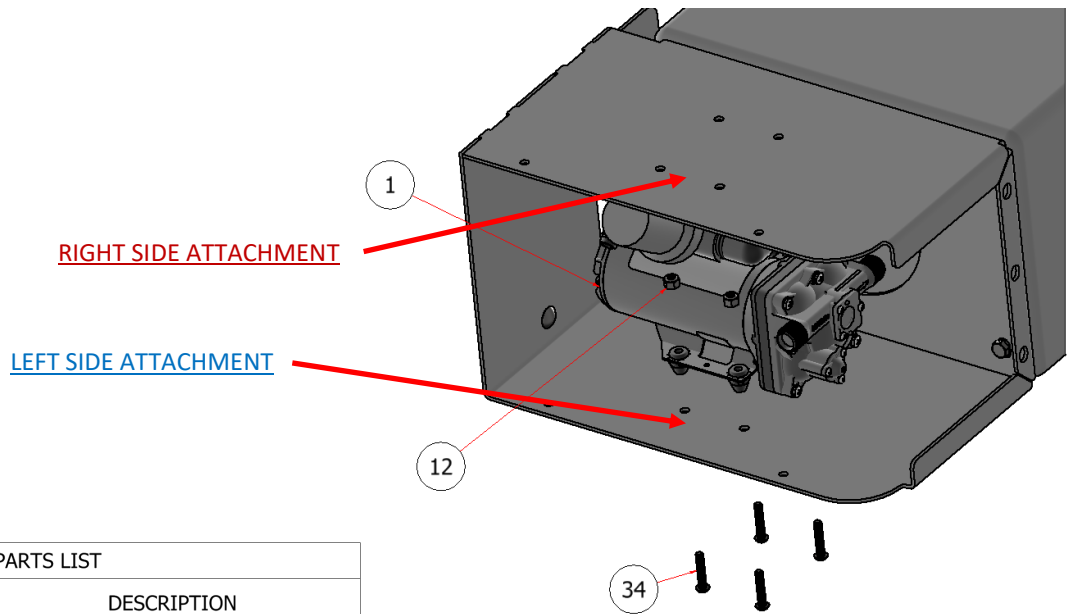

SG46/52 LEFT SUPPLEMENTAL

SG46/52 RIGHT SUPPLEMENTAL

PARTS LIST			
ITEM	QTY	PART NUMBER	DESCRIPTION
8	2	S52041	90 ELBOW, 3/4 MNPT X 3/4 FNPT
9	2	S52051	BUSHING, PIPE, 3/4 X 1/2
11	1	S52025	ELBOW, 1/2 MPT X 1/2 BARB
12	2	S34DZ0	BALL VALVE, 1/2"

SG36\42 LEFT

SG36\42 RIGHT

PARTS LIST

ITEM	QTY	PART NUMBER	DESCRIPTION
11	4	CB-5161SS	CARRIAGE BOLT, SS - 5/16-18 x 1
32	4	SSNC-516	5/16" NUT, NYLOCK
33	4	FWSS-516	FLAT WASHER, 5/16

SG46\52 LEFT

SG46\52 RIGHT

PARTS LIST

ITEM	QTY	PART NUMBER	DESCRIPTION
30	4	CB-5161SS	CARRIAGE BOLT, SS - 5/16-18 x 1
31	4	SSNC-516	5/16" NUT, NYLOCK
32	4	FWSS-516	FLAT WASHER, 5/16

PARTS LIST			
ITEM	QTY	PART NUMBER	DESCRIPTION
1	1	S54000	PUMP, SHURFLO
12	4	SSNNC-14	NYLOCK, SS - 1/4-20
34	4	BSCS-14114	BOLT, BUTTON HEAD, 1/4-20 X 1-1/4"