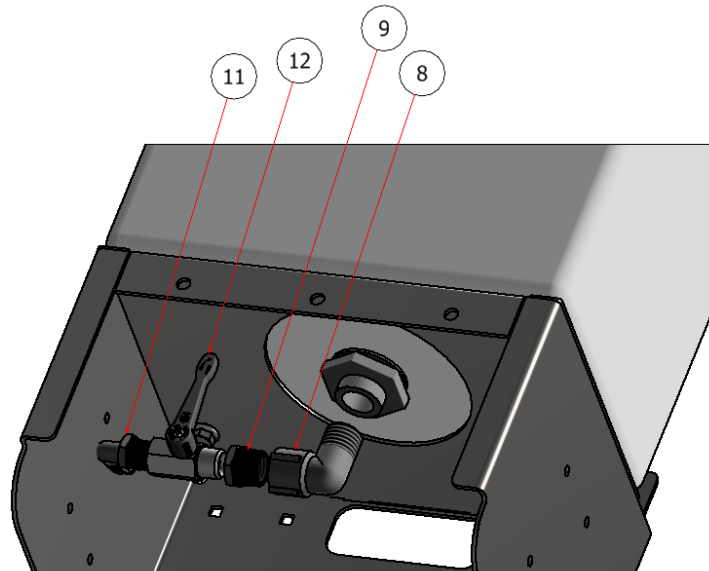

SG46/52 LEFT INDEPENDENT\DOUBLE BOOM

SG46/52 RIGHT INDEPENDENT\DOUBLE BOOM

PARTS LIST

ITEM	QTY	PART NUMBER	DESCRIPTION
5	1	S52041	90 ELBOW, 3/4 MNPT X 3/4 FNPT
6	1	S51270	SPRAY FILTER
7	1	S52028	ELBOW, 3/4 X 1/2 BARB
23	2	S52064	3/4 X 1/2 REDUCER
27	1	S34DZ0	BALL VALVE, 1/2"
28	1	S52051	BUSHING, PIPE, 3/4 X 1/2

SG36/42 LEFT SUPPLEMENTAL

SG36/42 RIGHT SUPPLEMENTAL

PARTS LIST

ITEM	QTY	PART NUMBER	DESCRIPTION
8	2	S52041	90 ELBOW, 3/4 MNPT X 3/4 FNPT
9	2	S52051	BUSHING, PIPE, 3/4 X 1/2
11	1	S52025	ELBOW, 1/2 MPT X 1/2 BARB
12	2	S34DZ0	BALL VALVE, 1/2"

SG46/52 LEFT SUPPLEMENTAL

SG46/52 RIGHT SUPPLEMENTAL

PARTS LIST			
ITEM	QTY	PART NUMBER	DESCRIPTION
8	2	S52041	90 ELBOW, 3/4 MNPT X 3/4 FNPT
9	2	S52051	BUSHING, PIPE, 3/4 X 1/2
11	1	S52025	ELBOW, 1/2 MPT X 1/2 BARB
12	2	S34DZ0	BALL VALVE, 1/2"