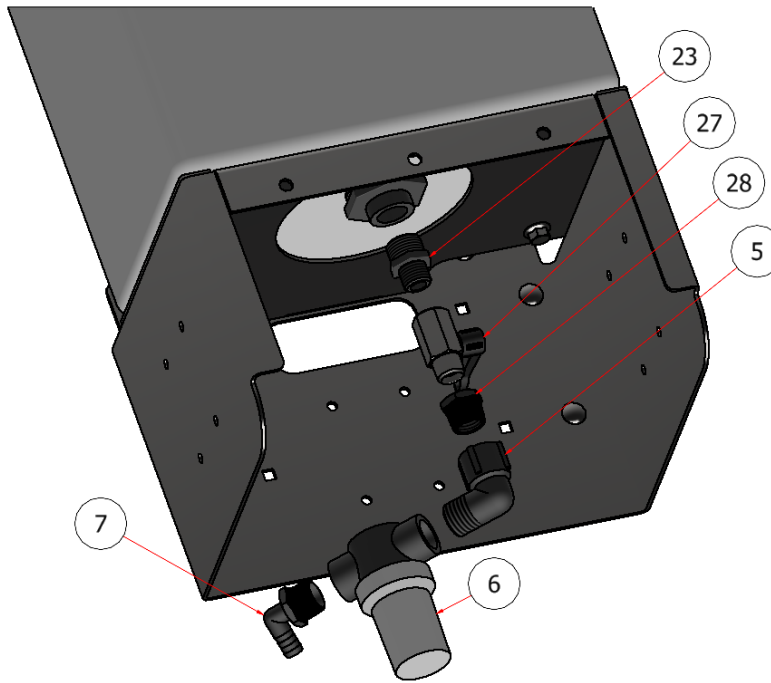

SGATT-005 Rev. 3

STEELGREEN
MANUFACTURING™

PARTS LIST			
ITEM	QTY	PART NUMBER	TITLE
4	2	S51242	BULKHEAD FITTING, TANK
34	1	S52029	BARB, 3/4 MPT x 3/4 BARB 90

PARTS LIST			
ITEM	QTY	PART NUMBER	DESCRIPTION
4	2	S51242	BULKHEAD FITTING, TANK
21	1	R21-113	SG ANTI VORTEX PLATE

NOTICE

Quantities in the parts list on each page are total per complete assembly. Please note the quantities used in each view.

SG46/52

SG36/42

PARTS LIST			
ITEM	QTY	PART NUMBER	DESCRIPTION
15	4	HFSSC-31375	HEX BOLT, 5/16 X 3/4
29	1	W22-207	SG36/42 7-GAL SYM MOUNT
		W22-183	SG46/52 7-GAL SYM MOUNT

SG36/42 LEFT INDEPENDENT\DOUBLE BOOM

SG36/42 RIGHT INDEPENDENT\DOUBLE BOOM

PARTS LIST

ITEM	QTY	PART NUMBER	DESCRIPTION
5	1	S52041	90 ELBOW, 3/4 MNPT X 3/4 FNPT
6	1	S51270	SPRAY FILTER
7	1	S52028	ELBOW, 3/4 X 1/2 BARB
23	2	S52064	3/4 X 1/2 REDUCER
27	1	S34D20	BALL VALVE, 1/2"
28	1	S52051	BUSHING, PIPE, 3/4 X 1/2

SG46/52 LEFT INDEPENDENT\DOUBLE BOOM

SG46/52 RIGHT INDEPENDENT\DOUBLE BOOM

PARTS LIST

ITEM	QTY	PART NUMBER	DESCRIPTION
5	1	S52041	90 ELBOW, 3/4 MNPT X 3/4 FNPT
6	1	S51270	SPRAY FILTER
7	1	S52028	ELBOW, 3/4 X 1/2 BARB
23	2	S52064	3/4 X 1/2 REDUCER
27	1	S34DZ0	BALL VALVE, 1/2"
28	1	S52051	BUSHING, PIPE, 3/4 X 1/2