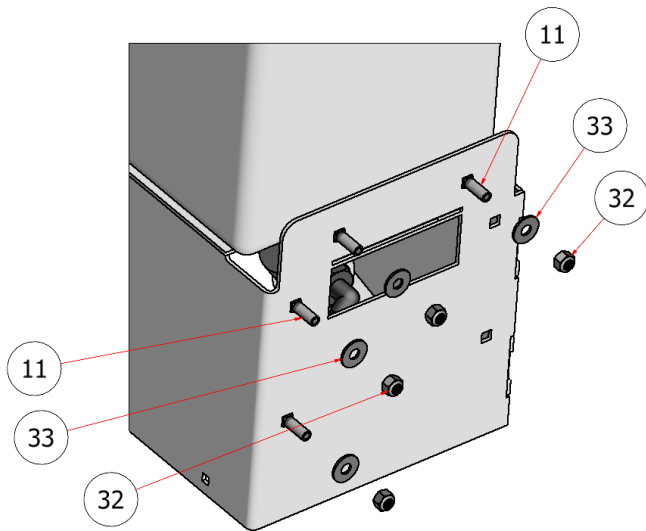

SG36\42 LEFT