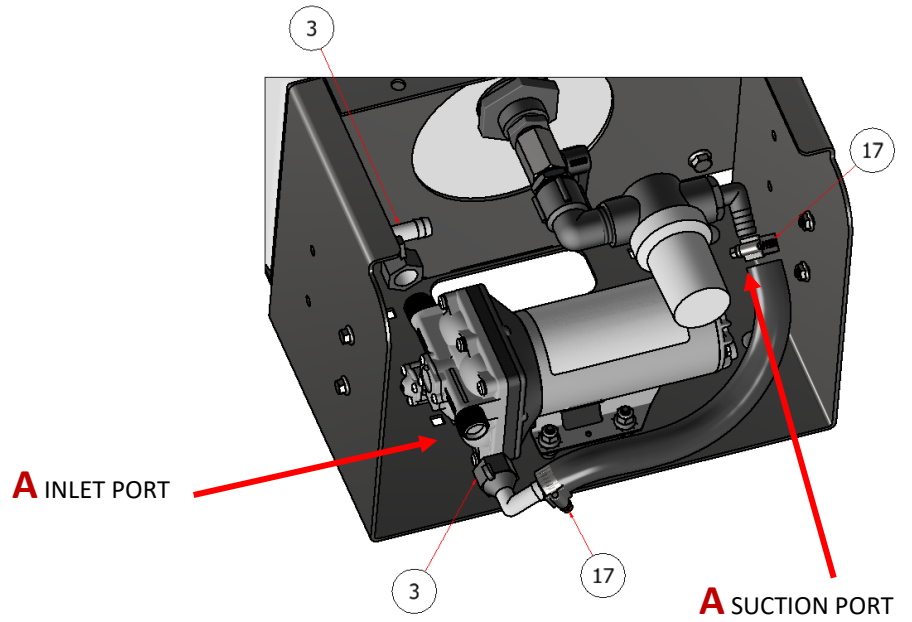

SG52

PARTS LIST			
ITEM	QTY	PART NUMBER	DESCRIPTION
3	2	S54103	PUMP FITTING, BARB, ELBOW, 1/2 X 1/2
17	4	MS4	HOSE CLAMP, 3/8