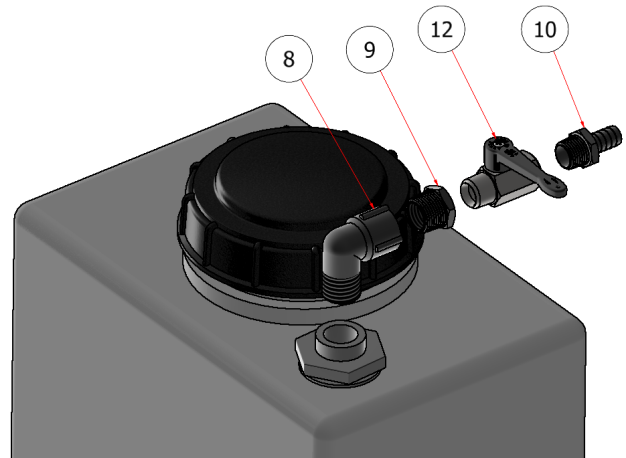

PARTS LIST			
ITEM	QTY	PART NUMBER	DESCRIPTION
9	1	S52000	TEE, PIPE, 3/4 WITH GAUGE PORT
21	2	S52064	3/4 X 1/2 REDUCER
22	1	S52013	1/2 MNPT X 1/2 HOSE BARB
23	1	S52040	1/2" 90° Street Elbow
24	1	S52050	1/2 X 1/4

PARTS LIST			
ITEM	QTY	PART NUMBER	DESCRIPTION
8	1	S51283	VALVE, THROTTLING

PARTS LIST			
ITEM	QTY	PART NUMBER	DESCRIPTION
17	1	S53019	HOSE, COIL
18	1	S51260	HANDLE, SPRAY
20	1	S51261	NOZZLE, SPRAY

DOUBLE BOOM

PARTS LIST			
ITEM	QTY	PART NUMBER	DESCRIPTION
15	1	S52025	1/2 MPT X 1/2 BARB

SG46/52 SUPPLEMENTAL

PARTS LIST			
ITEM	QTY	PART NUMBER	DESCRIPTION
8	2	S52041	90 ELBOW, 3/4 MNPT X 3/4 FNPT
9	2	S52051	BUSHING, PIPE, 3/4 X 1/2
10	1	S52013	1/2 MNPT X 1/2 HOSE BARB
12	2	S34DZ0	BALL VALVE, 1/2"