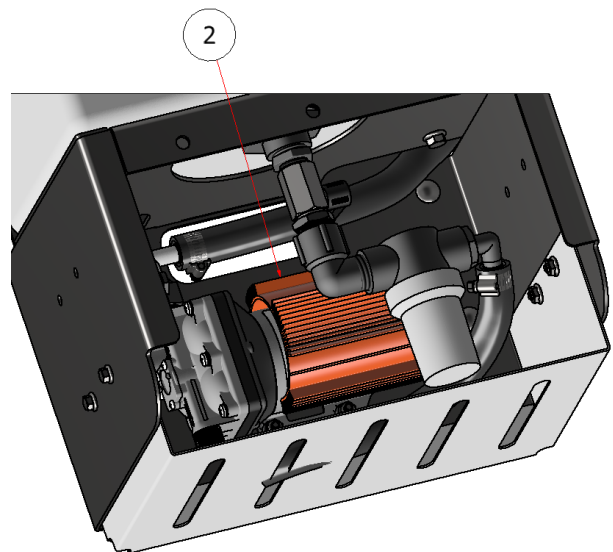

SG52

SG36

PARTS LIST			
ITEM	QTY	PART NUMBER	DESCRIPTION
3	2	S54103	PUMP FITTING, BARB, ELBOW, 1/2 X 1/2
17	4	MS4	HOSE CLAMP, 3/8

PARTS LIST			
ITEM	QTY	PART NUMBER	DESCRIPTION
27	1	R22-200	SAFETY SHIELD, 7-GAL. SG46/52
34	4	HFNCS-14S	HEX FLANGE NUT, 1/4
53	8	HFSSC-145	HEX FLANGE BOLT, SS - 1/4-20 x 1/2

PARTS LIST			
ITEM	QTY	PART NUMBER	DESCRIPTION
29	1	R22-209	SAFETY SHIELD, 7-GAL. SG36/42
30	4	HFNCS-14S	HEX FLANGE NUT, 1/4
48	8	HFSSC-145	HEX FLANGE BOLT, SS - 1/4-20 x 1/2

PARTS LIST			
ITEM	QTY	PART NUMBER	DESCRIPTION
2	1	S54120	HEAT SINK, SPRAY PUMP