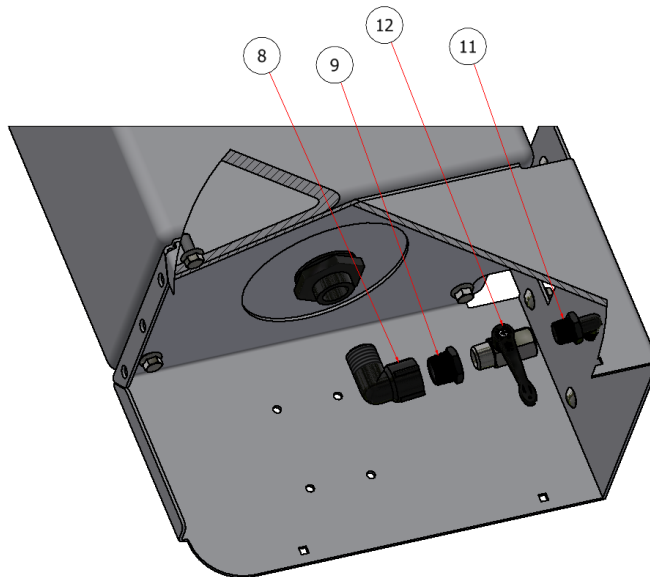

SG36/42 LEFT INDEPENDENT\DOUBLE BOOM

SG36/42 RIGHT INDEPENDENT\DOUBLE BOOM

PARTS LIST

ITEM	QTY	PART NUMBER	DESCRIPTION
5	1	S52041	90 ELBOW, 3/4 MNPT X 3/4 FNPT
6	1	S51270	SPRAY FILTER
7	1	S52028	ELBOW, 3/4 X 1/2 BARB
23	2	S52064	3/4 X 1/2 REDUCER
27	1	S34D20	BALL VALVE, 1/2"
28	1	S52051	BUSHING, PIPE, 3/4 X 1/2

SG46/52 LEFT INDEPENDENT\DOUBLE BOOM

SG46/52 RIGHT INDEPENDENT\DOUBLE BOOM

PARTS LIST

ITEM	QTY	PART NUMBER	DESCRIPTION
5	1	S52041	90 ELBOW, 3/4 MNPT X 3/4 FNPT
6	1	S51270	SPRAY FILTER
7	1	S52028	ELBOW, 3/4 X 1/2 BARB
23	2	S52064	3/4 X 1/2 REDUCER
27	1	S34DZ0	BALL VALVE, 1/2"
28	1	S52051	BUSHING, PIPE, 3/4 X 1/2

SG36/42 LEFT SUPPLEMENTAL

SG36/42 RIGHT SUPPLEMENTAL

PARTS LIST

ITEM	QTY	PART NUMBER	DESCRIPTION
8	2	S52041	90 ELBOW, 3/4 MNPT X 3/4 FNPT
9	2	S52051	BUSHING, PIPE, 3/4 X 1/2
11	1	S52025	ELBOW, 1/2 MPT X 1/2 BARB
12	2	S34DZ0	BALL VALVE, 1/2"