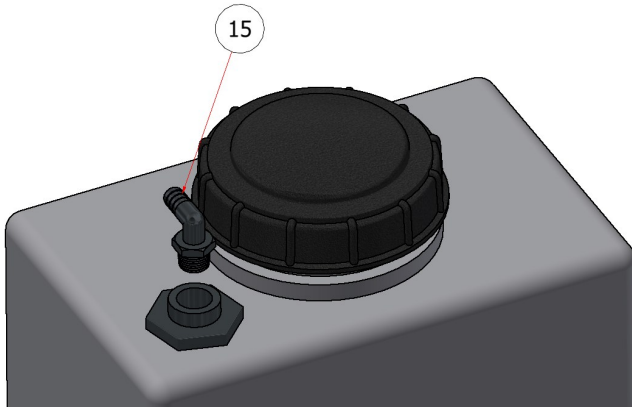

DOUBLE BOOM

PARTS LIST			
ITEM	QTY	PART NUMBER	DESCRIPTION
15	1	S52025	1/2 MPT X 1/2 BARB