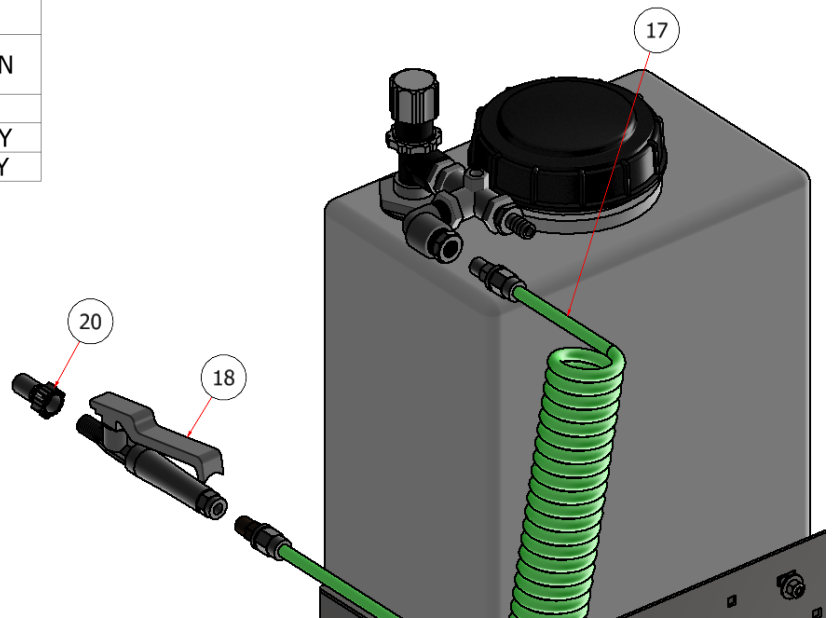

PARTS LIST			
ITEM	QTY	PART NUMBER	DESCRIPTION
8	1	S51283	VALVE, THROTTLING

PARTS LIST			
ITEM	QTY	PART NUMBER	DESCRIPTION
17	1	S53019	HOSE, COIL
18	1	S51260	HANDLE, SPRAY
20	1	S51261	NOZZLE, SPRAY