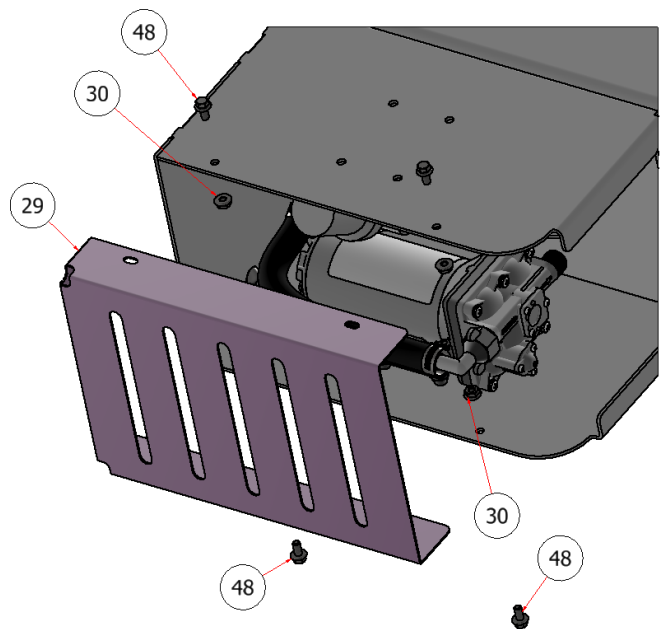

PARTS LIST

ITEM	QTY	PART NUMBER	DESCRIPTION
30	4	CB-5161SS	CARRIAGE BOLT, SS - 5/16-18 x 1
31	4	SSNC-516	5/16" NUT, NYLOCK
32	4	FWSS-516	FLAT WASHER, 5/16

PARTS LIST			
ITEM	QTY	PART NUMBER	DESCRIPTION
1	1	S54000	PUMP, SHURFLO
12	4	SSNNC-14	NYLOCK, SS - 1/4-20
34	4	BSCS-14114	BOLT, BUTTON HEAD, 1/4-20 X 1-1/4"

SG52

SG36

PARTS LIST			
ITEM	QTY	PART NUMBER	DESCRIPTION
3	2	S54103	PUMP FITTING, BARB, ELBOW, 1/2 X 1/2
17	4	MS4	HOSE CLAMP, 3/8

PARTS LIST			
ITEM	QTY	PART NUMBER	DESCRIPTION
27	1	R22-200	SAFETY SHIELD, 7-GAL. SG46/52
34	4	HFNCS-14S	HEX FLANGE NUT, 1/4
53	8	HFSSC-145	HEX FLANGE BOLT, SS - 1/4-20 x 1/2

PARTS LIST			
ITEM	QTY	PART NUMBER	DESCRIPTION
29	1	R22-209	SAFETY SHIELD, 7-GAL. SG36/42
30	4	HFNCS-14S	HEX FLANGE NUT, 1/4
48	8	HFSSC-145	HEX FLANGE BOLT, SS - 1/4-20 x 1/2

PARTS LIST			
ITEM	QTY	PART NUMBER	DESCRIPTION
2	1	S54120	HEAT SINK, SPRAY PUMP