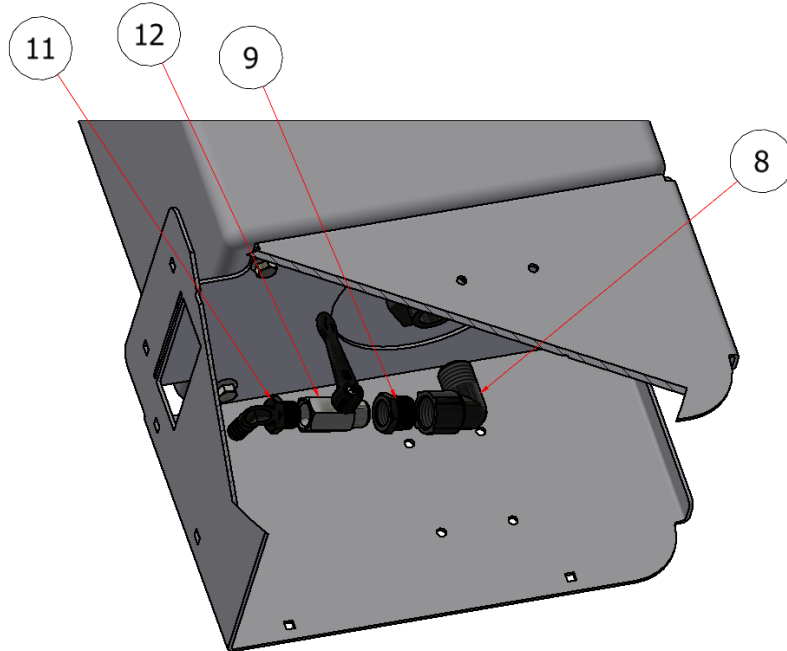

SG36/42 LEFT INDEPENDENT\DOUBLE BOOM

SG36/42 RIGHT INDEPENDENT\DOUBLE BOOM

PARTS LIST

ITEM	QTY	PART NUMBER	DESCRIPTION
5	1	S52041	90 ELBOW, 3/4 MNPT X 3/4 FNPT
6	1	S51270	SPRAY FILTER
7	1	S52028	ELBOW, 3/4 X 1/2 BARB
23	2	S52064	3/4 X 1/2 REDUCER
27	1	S34D20	BALL VALVE, 1/2"
28	1	S52051	BUSHING, PIPE, 3/4 X 1/2

SG46/52 LEFT INDEPENDENT\DOUBLE BOOM

SG46/52 RIGHT INDEPENDENT\DOUBLE BOOM

PARTS LIST

ITEM	QTY	PART NUMBER	DESCRIPTION
5	1	S52041	90 ELBOW, 3/4 MNPT X 3/4 FNPT
6	1	S51270	SPRAY FILTER
7	1	S52028	ELBOW, 3/4 X 1/2 BARB
23	2	S52064	3/4 X 1/2 REDUCER
27	1	S34DZ0	BALL VALVE, 1/2"
28	1	S52051	BUSHING, PIPE, 3/4 X 1/2

SG36/42 LEFT SUPPLEMENTAL

SG36/42 RIGHT SUPPLEMENTAL

PARTS LIST

ITEM	QTY	PART NUMBER	DESCRIPTION
8	2	S52041	90 ELBOW, 3/4 MNPT X 3/4 FNPT
9	2	S52051	BUSHING, PIPE, 3/4 X 1/2
11	1	S52025	ELBOW, 1/2 MPT X 1/2 BARB
12	2	S34DZ0	BALL VALVE, 1/2"