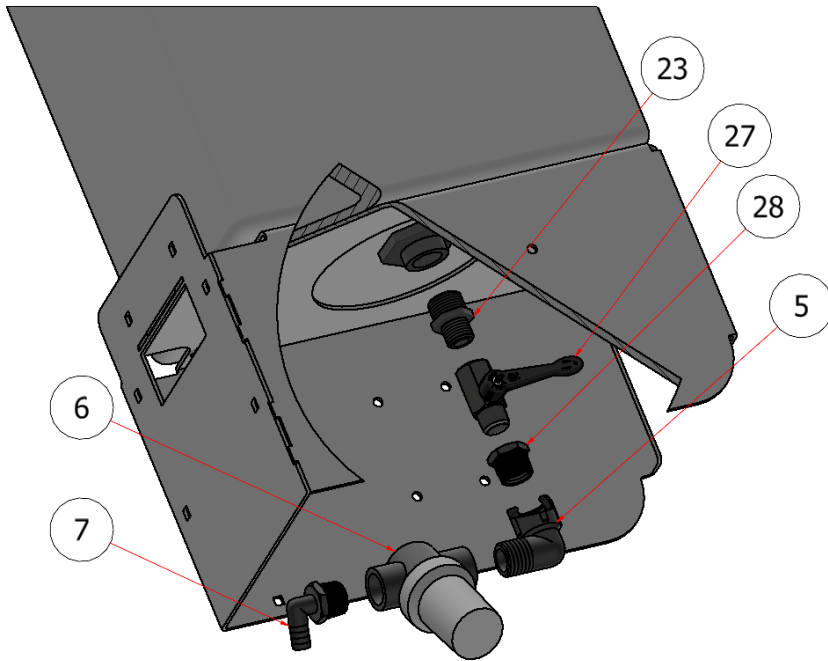

SGATT-005 Rev. 3

STEELGREEN
MANUFACTURING™

PARTS LIST			
ITEM	QTY	PART NUMBER	TITLE
4	2	S51242	BULKHEAD FITTING, TANK
34	1	S52029	BARB, 3/4 MPT x 3/4 BARB 90

PARTS LIST			
ITEM	QTY	PART NUMBER	DESCRIPTION
4	2	S51242	BULKHEAD FITTING, TANK
21	1	R21-113	SG ANTI VORTEX PLATE

NOTICE

Quantities in the parts list on each page are total per complete assembly. Please note the quantities used in each view.

SG46/52

SG36/42

PARTS LIST			
ITEM	QTY	PART NUMBER	DESCRIPTION
15	4	HFSSC-31375	HEX BOLT, 5/16 X 3/4
29	1	W22-207	SG36/42 7-GAL SYM MOUNT
		W22-183	SG46/52 7-GAL SYM MOUNT

SG36/42 LEFT INDEPENDENT\DOUBLE BOOM

SG36/42 RIGHT INDEPENDENT\DOUBLE BOOM

PARTS LIST

ITEM	QTY	PART NUMBER	DESCRIPTION
5	1	S52041	90 ELBOW, 3/4 MNPT X 3/4 FNPT
6	1	S51270	SPRAY FILTER
7	1	S52028	ELBOW, 3/4 X 1/2 BARB
23	2	S52064	3/4 X 1/2 REDUCER
27	1	S34D20	BALL VALVE, 1/2"
28	1	S52051	BUSHING, PIPE, 3/4 X 1/2

SG46/52 LEFT INDEPENDENT\DOUBLE BOOM

SG46/52 RIGHT INDEPENDENT\DOUBLE BOOM

PARTS LIST

ITEM	QTY	PART NUMBER	DESCRIPTION
5	1	S52041	90 ELBOW, 3/4 MNPT X 3/4 FNPT
6	1	S51270	SPRAY FILTER
7	1	S52028	ELBOW, 3/4 X 1/2 BARB
23	2	S52064	3/4 X 1/2 REDUCER
27	1	S34DZ0	BALL VALVE, 1/2"
28	1	S52051	BUSHING, PIPE, 3/4 X 1/2