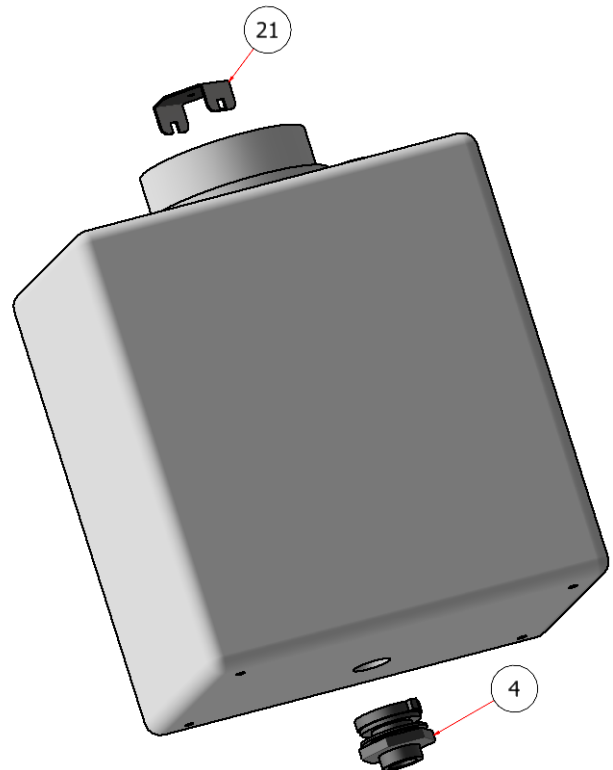

7 GALLON TANK ATTACHMENT

PART NO. P10031 - SG36 & SG42 INDEPENDENT SPRAYER

PART NO. A10033 - SG36 & SG42 SUPPLEMENTAL SPRAYER

PART NO. P10030-1 - SG46 & SG52 INDEPENDENT SPRAYER

PART NO. P10032 - SG46 & SG52 SUPPLEMENTAL SPRAYER

SGATT-005 Rev. 3

STEELGREEN
MANUFACTURING™

PARTS LIST			
ITEM	QTY	PART NUMBER	TITLE
4	2	S51242	BULKHEAD FITTING, TANK
34	1	S52029	BARB, 3/4 MPT x 3/4 BARB 90

PARTS LIST			
ITEM	QTY	PART NUMBER	DESCRIPTION
4	2	S51242	BULKHEAD FITTING, TANK
21	1	R21-113	SG ANTI VORTEX PLATE