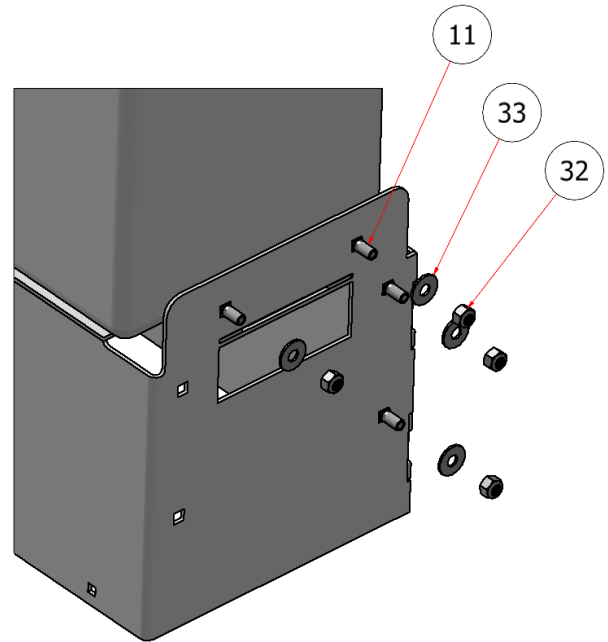

SG36\42 RIGHT

PARTS LIST

ITEM	QTY	PART NUMBER	DESCRIPTION
11	4	CB-5161SS	CARRIAGE BOLT, SS - 5/16-18 x 1
32	4	SSNC-516	5/16" NUT, NYLOCK
33	4	FWSS-516	FLAT WASHER, 5/16