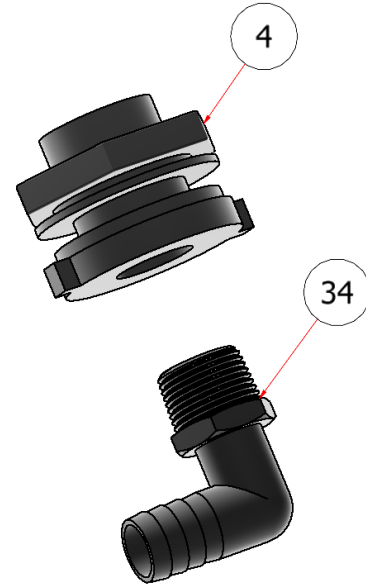

7 GALLON TANK ATTACHMENT

PART NO. P10031 - SG36 & SG42 INDEPENDENT SPRAYER

PART NO. A10033 - SG36 & SG42 SUPPLEMENTAL SPRAYER

PART NO. P10030-1 - SG46 & SG52 INDEPENDENT SPRAYER

PART NO. P10032 - SG46 & SG52 SUPPLEMENTAL SPRAYER

SGATT-005 Rev. 3

STEELGREEN
MANUFACTURING™

PARTS LIST			
ITEM	QTY	PART NUMBER	TITLE
4	2	S51242	BULKHEAD FITTING, TANK
34	1	S52029	BARB, 3/4 MPT x 3/4 BARB 90

PARTS LIST			
ITEM	QTY	PART NUMBER	DESCRIPTION
4	2	S51242	BULKHEAD FITTING, TANK
21	1	R21-113	SG ANTI VORTEX PLATE

NOTICE

Quantities in the parts list on each page are total per complete assembly. Please note the quantities used in each view.

SG46/52

SG36/42

PARTS LIST			
ITEM	QTY	PART NUMBER	DESCRIPTION
15	4	HFSSC-31375	HEX BOLT, 5/16 X 3/4
29	1	W22-207	SG36/42 7-GAL SYM MOUNT
		W22-183	SG46/52 7-GAL SYM MOUNT

SG36/42 LEFT INDEPENDENT\DOUBLE BOOM

SG36/42 RIGHT INDEPENDENT\DOUBLE BOOM

PARTS LIST

ITEM	QTY	PART NUMBER	DESCRIPTION
5	1	S52041	90 ELBOW, 3/4 MNPT X 3/4 FNPT
6	1	S51270	SPRAY FILTER
7	1	S52028	ELBOW, 3/4 X 1/2 BARB
23	2	S52064	3/4 X 1/2 REDUCER
27	1	S34D20	BALL VALVE, 1/2"
28	1	S52051	BUSHING, PIPE, 3/4 X 1/2