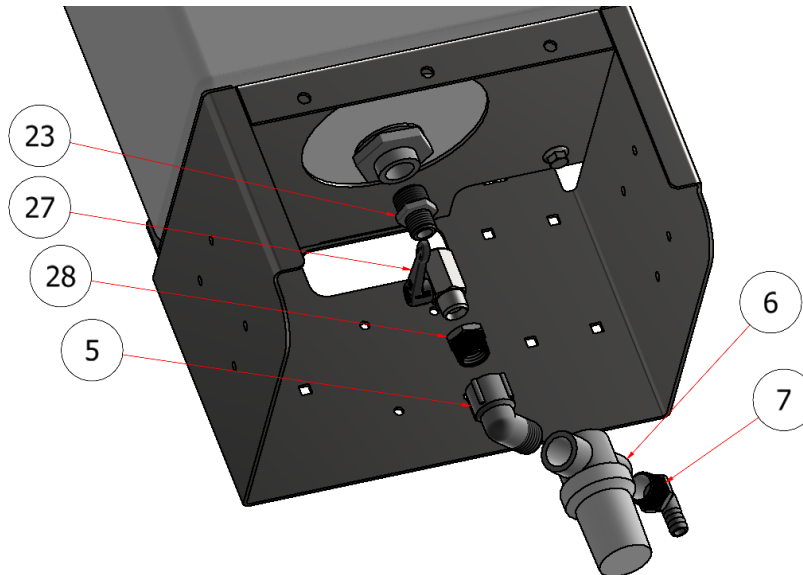

NOTICE

Quantities in the parts list on each page are total per complete assembly. Please note the quantities used in each view.

SG46/52

SG36/42

PARTS LIST			
ITEM	QTY	PART NUMBER	DESCRIPTION
15	4	HFSSC-31375	HEX BOLT, 5/16 X 3/4
29	1	W22-207	SG36/42 7-GAL SYM MOUNT
		W22-183	SG46/52 7-GAL SYM MOUNT

SG36/42 LEFT INDEPENDENT\DOUBLE BOOM

SG36/42 RIGHT INDEPENDENT\DOUBLE BOOM

PARTS LIST

ITEM	QTY	PART NUMBER	DESCRIPTION
5	1	S52041	90 ELBOW, 3/4 MNPT X 3/4 FNPT
6	1	S51270	SPRAY FILTER
7	1	S52028	ELBOW, 3/4 X 1/2 BARB
23	2	S52064	3/4 X 1/2 REDUCER
27	1	S34D20	BALL VALVE, 1/2"
28	1	S52051	BUSHING, PIPE, 3/4 X 1/2

SG46/52 LEFT INDEPENDENT\DOUBLE BOOM

SG46/52 RIGHT INDEPENDENT\DOUBLE BOOM

PARTS LIST

ITEM	QTY	PART NUMBER	DESCRIPTION
5	1	S52041	90 ELBOW, 3/4 MNPT X 3/4 FNPT
6	1	S51270	SPRAY FILTER
7	1	S52028	ELBOW, 3/4 X 1/2 BARB
23	2	S52064	3/4 X 1/2 REDUCER
27	1	S34DZ0	BALL VALVE, 1/2"
28	1	S52051	BUSHING, PIPE, 3/4 X 1/2