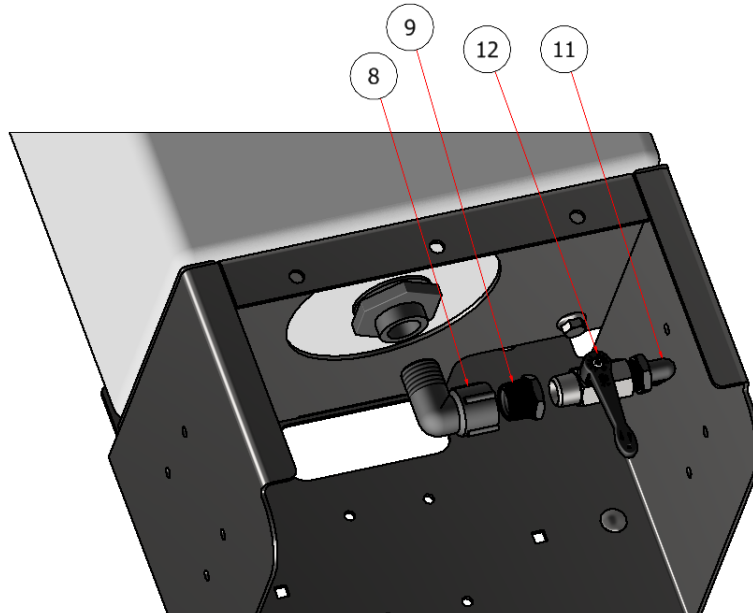

SG46/52 LEFT INDEPENDENT\DOUBLE BOOM

SG46/52 RIGHT INDEPENDENT\DOUBLE BOOM

PARTS LIST

ITEM	QTY	PART NUMBER	DESCRIPTION
5	1	S52041	90 ELBOW, 3/4 MNPT X 3/4 FNPT
6	1	S51270	SPRAY FILTER
7	1	S52028	ELBOW, 3/4 X 1/2 BARB
23	2	S52064	3/4 X 1/2 REDUCER
27	1	S34DZ0	BALL VALVE, 1/2"
28	1	S52051	BUSHING, PIPE, 3/4 X 1/2

SG36/42 LEFT SUPPLEMENTAL

SG36/42 RIGHT SUPPLEMENTAL

PARTS LIST

ITEM	QTY	PART NUMBER	DESCRIPTION
8	2	S52041	90 ELBOW, 3/4 MNPT X 3/4 FNPT
9	2	S52051	BUSHING, PIPE, 3/4 X 1/2
11	1	S52025	ELBOW, 1/2 MPT X 1/2 BARB
12	2	S34DZ0	BALL VALVE, 1/2"

SG46/52 LEFT SUPPLEMENTAL

SG46/52 RIGHT SUPPLEMENTAL

PARTS LIST			
ITEM	QTY	PART NUMBER	DESCRIPTION
8	2	S52041	90 ELBOW, 3/4 MNPT X 3/4 FNPT
9	2	S52051	BUSHING, PIPE, 3/4 X 1/2
11	1	S52025	ELBOW, 1/2 MPT X 1/2 BARB
12	2	S34DZ0	BALL VALVE, 1/2"