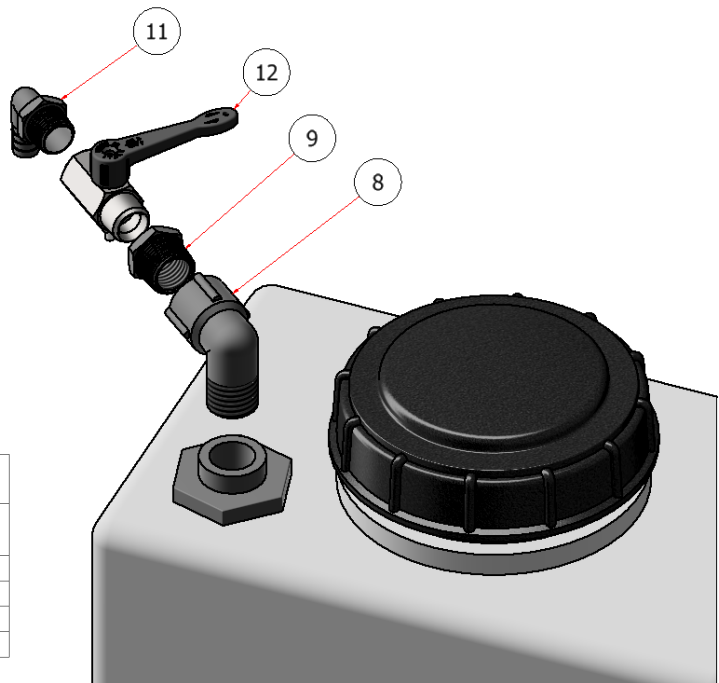

SG36/42 SUPPLEMENTAL

PARTS LIST			
ITEM	QTY	PART NUMBER	DESCRIPTION
8	2	S52041	90 ELBOW, 3/4 MNPT X 3/4 FNPT
9	2	S52051	BUSHING, PIPE, 3/4 X 1/2
11	2	S52025	ELBOW, 1/2 MPT X 1/2 BARB
12	2	S34DZ0	BALL VALVE, 1/2"