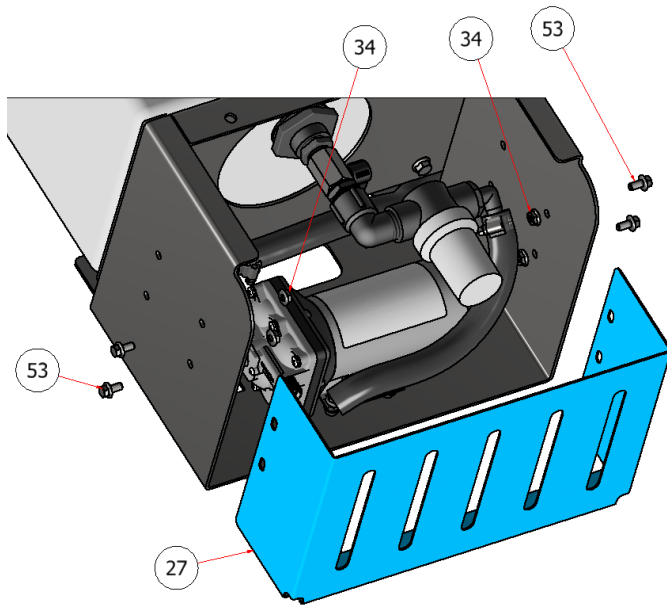

PARTS LIST

ITEM	QTY	PART NUMBER	DESCRIPTION
30	4	CB-5161SS	CARRIAGE BOLT, SS - 5/16-18 x 1
31	4	SSNC-516	5/16" NUT, NYLOCK
32	4	FWSS-516	FLAT WASHER, 5/16

PARTS LIST			
ITEM	QTY	PART NUMBER	DESCRIPTION
1	1	S54000	PUMP, SHURFLO
12	4	SSNNC-14	NYLOCK, SS - 1/4-20
34	4	BSCS-14114	BOLT, BUTTON HEAD, 1/4-20 X 1-1/4"

SG52

SG36

PARTS LIST			
ITEM	QTY	PART NUMBER	DESCRIPTION
3	2	S54103	PUMP FITTING, BARB, ELBOW, 1/2 X 1/2
17	4	MS4	HOSE CLAMP, 3/8

PARTS LIST			
ITEM	QTY	PART NUMBER	DESCRIPTION
27	1	R22-200	SAFETY SHIELD, 7-GAL. SG46/52
34	4	HFNCS-14S	HEX FLANGE NUT, 1/4
53	8	HFSSC-145	HEX FLANGE BOLT, SS - 1/4-20 x 1/2

PARTS LIST			
ITEM	QTY	PART NUMBER	DESCRIPTION
29	1	R22-209	SAFETY SHIELD, 7-GAL. SG36/42
30	4	HFNCS-14S	HEX FLANGE NUT, 1/4
48	8	HFSSC-145	HEX FLANGE BOLT, SS - 1/4-20 x 1/2

PARTS LIST			
ITEM	QTY	PART NUMBER	DESCRIPTION
2	1	S54120	HEAT SINK, SPRAY PUMP