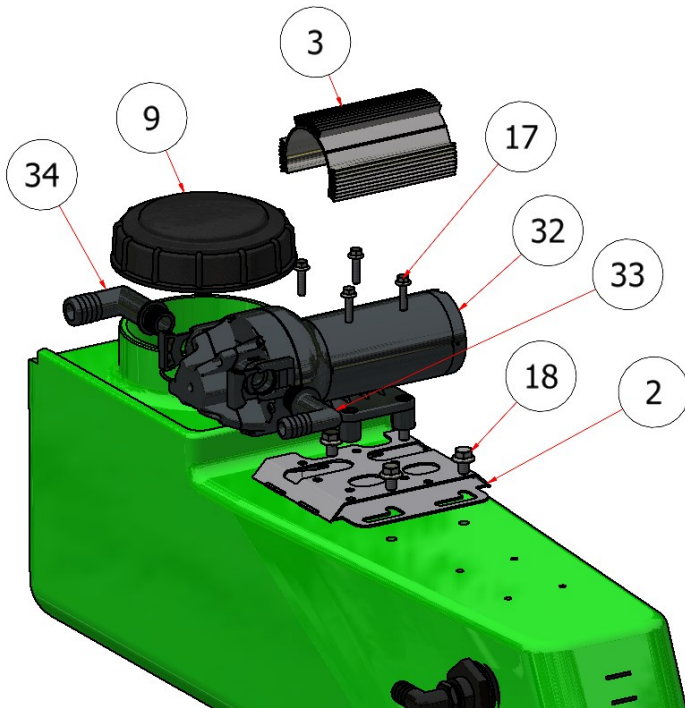

## PARTS LIST SG46 RIGHT SIDE

ITEM	QTY	PART NUMBER	DESCRIPTION
5	2	S51243	CAP, TANK
12	1	R21-067	SPACER, HOSE REEL BRACKET
13	3	HFSSC-1475	HEX FLANGE BOLT, 1/4 X 3/4
37	1	R21-345	HOSE REEL MOUNT, SG46
54	4	CB-3834SS	CARRIAGE BOLT, SS - 3/8-16 x 3/4
55	4	HFNCS-375S	HEX FLANGE NUT, 3/8

## PARTS LIST

ITEM	QTY	PART NUMBER	DESCRIPTION
3	1	S54120	HEAT SINK, SPRAY PUMP
4	1	W21-100	MOUNTING BRACKET, SPRAY PUMP
5	2	S51243	CAP, TANK
10	7	HFSSC-3812	HEX FLANGE BOLT, 3/8 X 1/2
32	1	60014-FJ	SPRAY PUMP, FLOJET
33	1	20381712	PUMP FITTING, FLOJET, 3/4
34	1	20381713	PUMP FITTING, FLOJET, 1
35	1	R21-346	SUPPORT, 25 GAL. TANK, SG46

## NOTICE

Quantities in the parts list on each page are total per complete assembly. Please note the quantities used in each view.

PARTS LIST SG42 RIGHT SIDE			
ITEM	QTY	PART NUMBER	DESCRIPTION
9	2	S51243	CAP, TANK
27	1	R21-067	HOSE REEL MOUNT SPACER, SG42/46
31	4	HFSSC-1475	HEX FLANGE BOLT, 1/4 X 3/4
36	1	R21-259	BRACKET, HOSE REEL, SG42