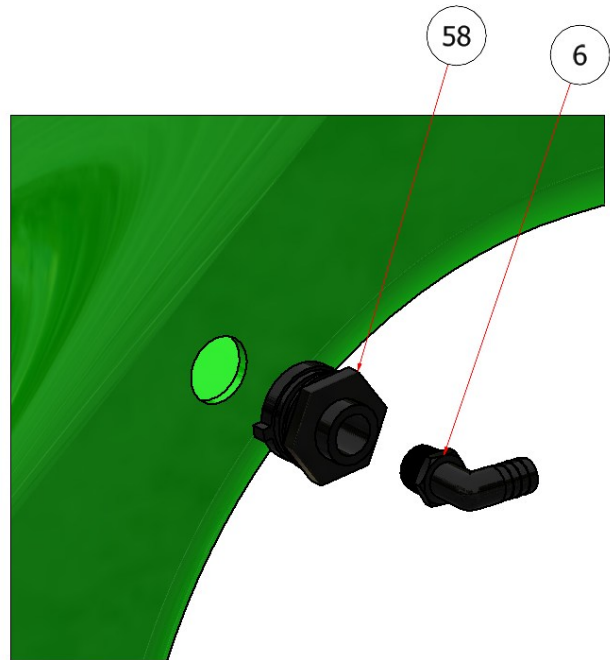

# FLUID TANKS ASSEMBLY

DRAWING NO. SGEV-038 REV. 2

FLUID TANKS		
ITEM	PART NUMBER	DESCRIPTION
1	M10015	FLUID TANK, 15 GALLON
2	M10025	FLUID TANK, 25 GALLON
3	M10030	FLUID TANK, 30 GALLON

PARTS LIST			
ITEM	QTY	PART NUMBER	DESCRIPTION
6	2	S52029	BARB, 3/4 MPT x 3/4 BARB 90
58	2	S51242	BULKHEAD FITTING, TANK

PARTS LIST			
ITEM	QTY	PART NUMBER	DESCRIPTION
59	2	S52201	KIT, BULKHEAD, 1

**NOTICE**

Quantities in the parts list on each page are total per complete assembly. Please note the quantities used in each view.

PARTS LIST SG52 LEFT SIDE

ITEM	QTY	PART NUMBER	DESCRIPTION
3	1	S54120	HEAT SINK, SPRAY PUMP
5	2	S51243	CAP, TANK
8	4	HFSSC-141	HEX FLANGE BOLT, 1/4 X 1
10	9	HFSSC-3812	HEX FLANGE BOLT, 3/8 X 1/2
48	1	60014-FJ	SPRAY PUMP, FLOJET
49	1	20381712	PUMP FITTING, FLOJET, 3/4
50	2	R21-255	BRACKET, VIBRATION
57	1	20381713	PUMP FITTING, FLOJET, 1

PARTS LIST SG52 RIGHT SIDE

ITEM	QTY	PART NUMBER	DESCRIPTION
10	9	HFSSC-3812	HEX FLANGE BOLT, 3/8 X 1/2
11	1	R21-077	BRACKET, HOSE REEL
50	2	R21-255	BRACKET, VIBRATION