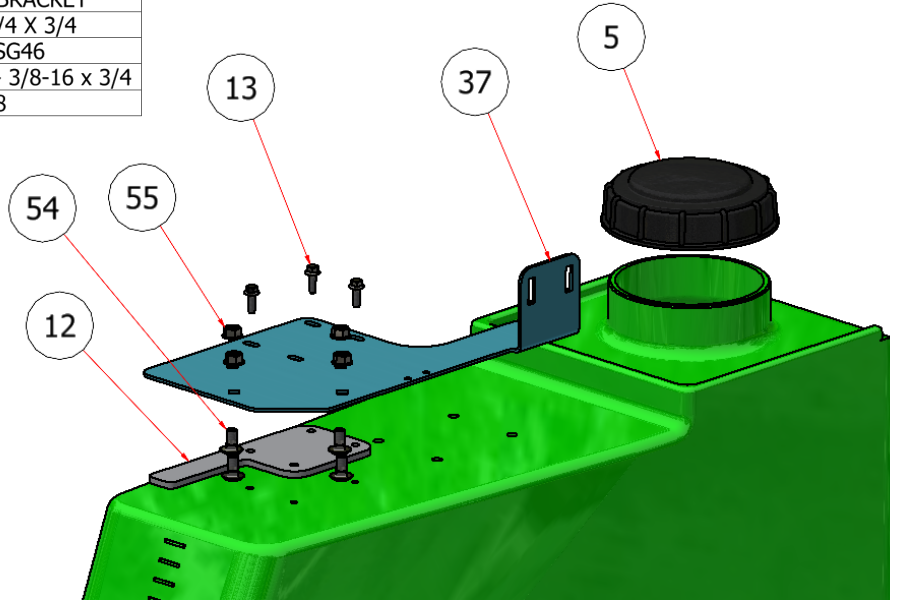

PARTS LIST SG46 RIGHT SIDE

ITEM	QTY	PART NUMBER	DESCRIPTION
5	2	S51243	CAP, TANK
12	1	R21-067	SPACER, HOSE REEL BRACKET
13	3	HFSSC-1475	HEX FLANGE BOLT, 1/4 X 3/4
37	1	R21-345	HOSE REEL MOUNT, SG46
54	4	CB-3834SS	CARRIAGE BOLT, SS - 3/8-16 x 3/4
55	4	HFNCS-375S	HEX FLANGE NUT, 3/8

PARTS LIST

ITEM	QTY	PART NUMBER	DESCRIPTION
3	1	S54120	HEAT SINK, SPRAY PUMP
4	1	W21-100	MOUNTING BRACKET, SPRAY PUMP
5	2	S51243	CAP, TANK
10	7	HFSSC-3812	HEX FLANGE BOLT, 3/8 X 1/2
32	1	60014-FJ	SPRAY PUMP, FLOJET
33	1	20381712	PUMP FITTING, FLOJET, 3/4
34	1	20381713	PUMP FITTING, FLOJET, 1
35	1	R21-346	SUPPORT, 25 GAL. TANK, SG46

NOTICE

Quantities in the parts list on each page are total per complete assembly. Please note the quantities used in each view.