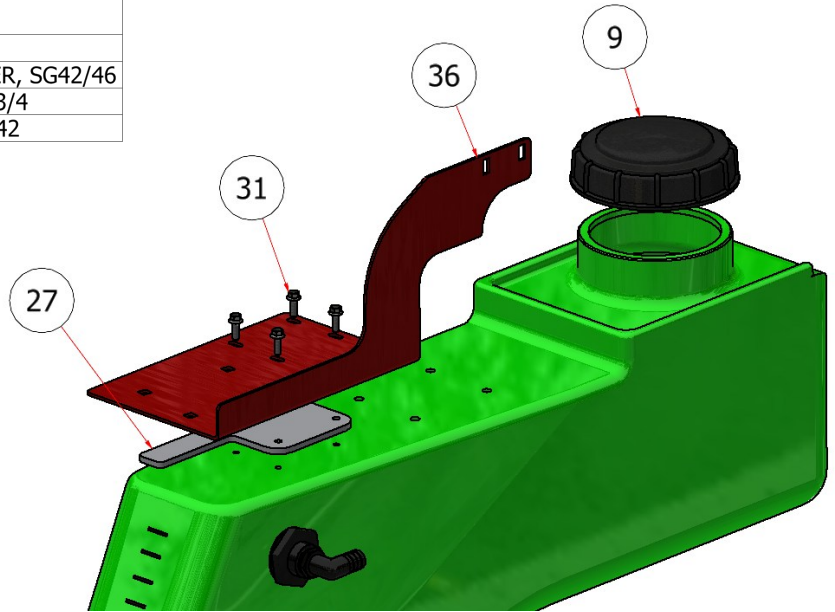

PARTS LIST SG42 RIGHT SIDE			
ITEM	QTY	PART NUMBER	DESCRIPTION
9	2	S51243	CAP, TANK
27	1	R21-067	HOSE REEL MOUNT SPACER, SG42/46
31	4	HFSSC-1475	HEX FLANGE BOLT, 1/4 X 3/4
36	1	R21-259	BRACKET, HOSE REEL, SG42

PARTS LIST SG42 LEFT SIDE			
ITEM	QTY	PART NUMBER	DESCRIPTION
2	1	W21-100	MOUNTING BRACKET, SPRAY PUMP
3	1	S54120	HEAT SINK, SPRAY PUMP
9	2	S51243	CAP, TANK
17	4	HFSSC-141	HEX FLANGE BOLT, 1/4 X 1
18	4	HFSSC-3812	HEX FLANGE BOLT, 3/8 X 1/2
32	1	60014-FJ	SPRAY PUMP, FLOJET
33	1	20381712	PUMP FITTING, FLOJET, 3/4
34	1	20381713	PUMP FITTING, FLOJET, 1

NOTICE

Quantities in the parts list on each page are total per complete assembly. Please note the quantities used in each view.