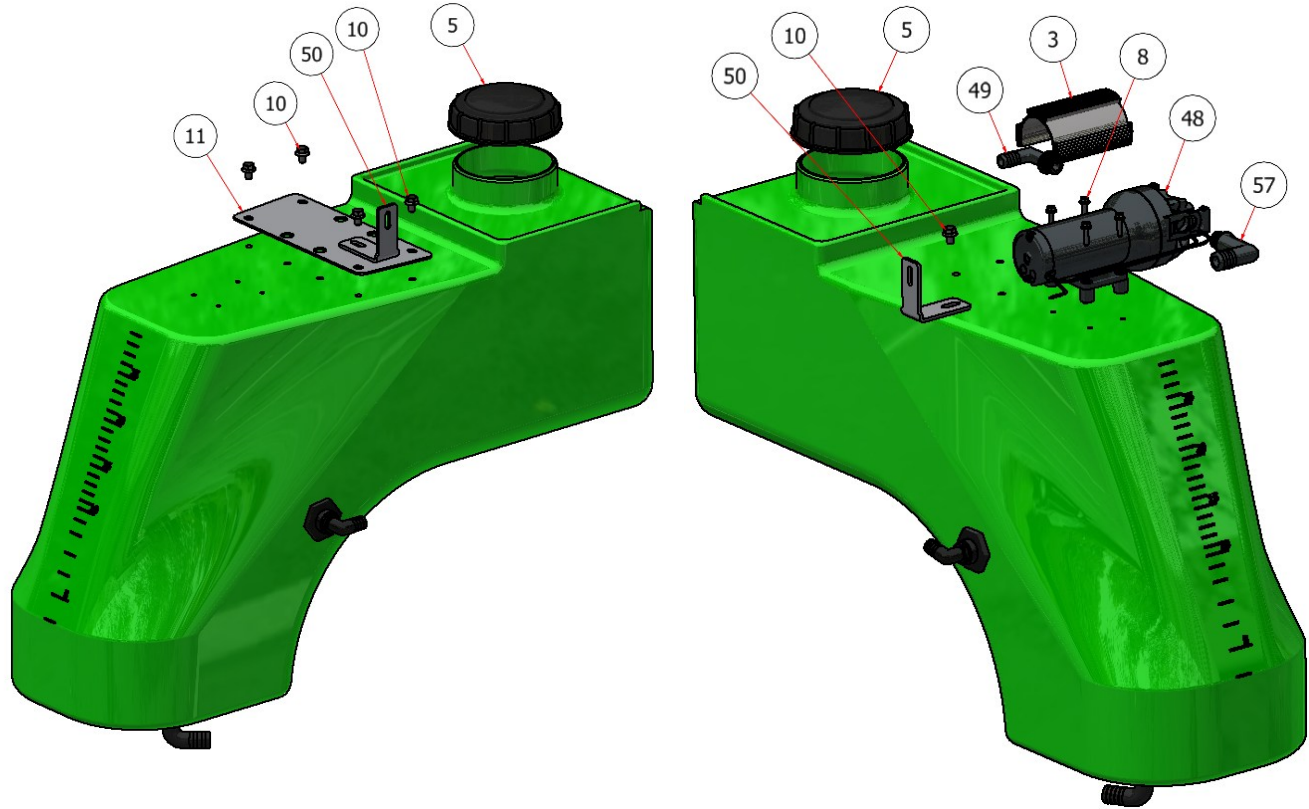

# FLUID TANKS ASSEMBLY

DRAWING NO. SGEV-038 REV. 2

FLUID TANKS		
ITEM	PART NUMBER	DESCRIPTION
1	M10015	FLUID TANK, 15 GALLON
2	M10025	FLUID TANK, 25 GALLON
3	M10030	FLUID TANK, 30 GALLON

PARTS LIST			
ITEM	QTY	PART NUMBER	DESCRIPTION
6	2	S52029	BARB, 3/4 MPT x 3/4 BARB 90
58	2	S51242	BULKHEAD FITTING, TANK

PARTS LIST			
ITEM	QTY	PART NUMBER	DESCRIPTION
59	2	S52201	KIT, BULKHEAD, 1

**NOTICE**

Quantities in the parts list on each page are total per complete assembly. Please note the quantities used in each view.

PARTS LIST SG52 LEFT SIDE

ITEM	QTY	PART NUMBER	DESCRIPTION
3	1	S54120	HEAT SINK, SPRAY PUMP
5	2	S51243	CAP, TANK
8	4	HFSSC-141	HEX FLANGE BOLT, 1/4 X 1
10	9	HFSSC-3812	HEX FLANGE BOLT, 3/8 X 1/2
48	1	60014-FJ	SPRAY PUMP, FLOJET
49	1	20381712	PUMP FITTING, FLOJET, 3/4
50	2	R21-255	BRACKET, VIBRATION
57	1	20381713	PUMP FITTING, FLOJET, 1

PARTS LIST SG52 RIGHT SIDE

ITEM	QTY	PART NUMBER	DESCRIPTION
10	9	HFSSC-3812	HEX FLANGE BOLT, 3/8 X 1/2
11	1	R21-077	BRACKET, HOSE REEL
50	2	R21-255	BRACKET, VIBRATION