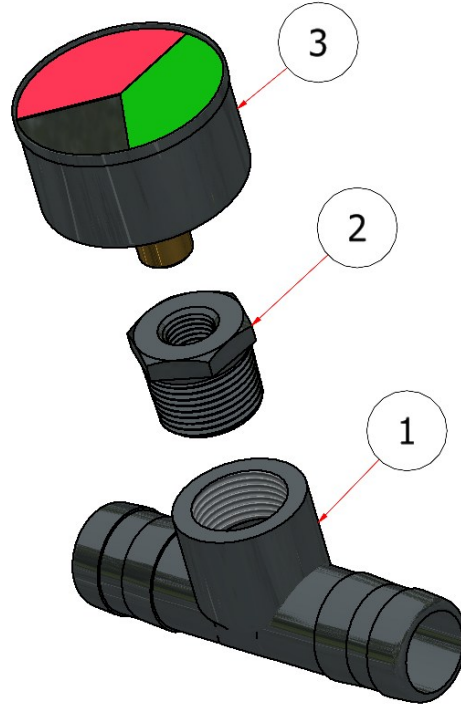

PARTS LIST SG42 LEFT SIDE			
ITEM	QTY	PART NUMBER	DESCRIPTION
2	1	W21-100	MOUNTING BRACKET, SPRAY PUMP
3	1	S54120	HEAT SINK, SPRAY PUMP
9	2	S51243	CAP, TANK
17	4	HFSSC-141	HEX FLANGE BOLT, 1/4 X 1
18	4	HFSSC-3812	HEX FLANGE BOLT, 3/8 X 1/2
32	1	60014-FJ	SPRAY PUMP, FLOJET
33	1	20381712	PUMP FITTING, FLOJET, 3/4
34	1	20381713	PUMP FITTING, FLOJET, 1

## NOTICE

Quantities in the parts list on each page are total per complete assembly. Please note the quantities used in each view.

PARTS LIST SG36 RIGHT SIDE			
ITEM	QTY	PART NUMBER	DESCRIPTION
9	2	S51243	CAP, TANK

PARTS LIST SG36 LEFT SIDE			
ITEM	QTY	PART NUMBER	DESCRIPTION
2	1	W21-100	MOUNTING BRACKET, SPRAY PUMP
3	1	S54120	HEAT SINK, SPRAY PUMP
9	2	S51243	CAP, TANK
16	4	HFSSC-141	HEX FLANGE BOLT, 1/4 X 1
17	4	HFSSC-3812	HEX FLANGE BOLT, 3/8 X 1/2
27	1	60014-FJ	SPRAY PUMP, FLOJET
28	2	20381712	PUMP FITTING, FLOJET, 3/4
34	1	20381713	PUMP FITTING, FLOJET, 1

## NOTICE

Quantities in the parts list on each page are total per complete assembly. Please note the quantities used in each view.

PARTS LIST			
ITEM	QTY	PART NUMBER	DESCRIPTION
1	1	G5316622	TEE FITTING, 1" BARB X 3/4" FNPT
2	1	S52067	BUSHING, 3/4" X 1/4"
3	1	S51201	GAUGE, VACUUM