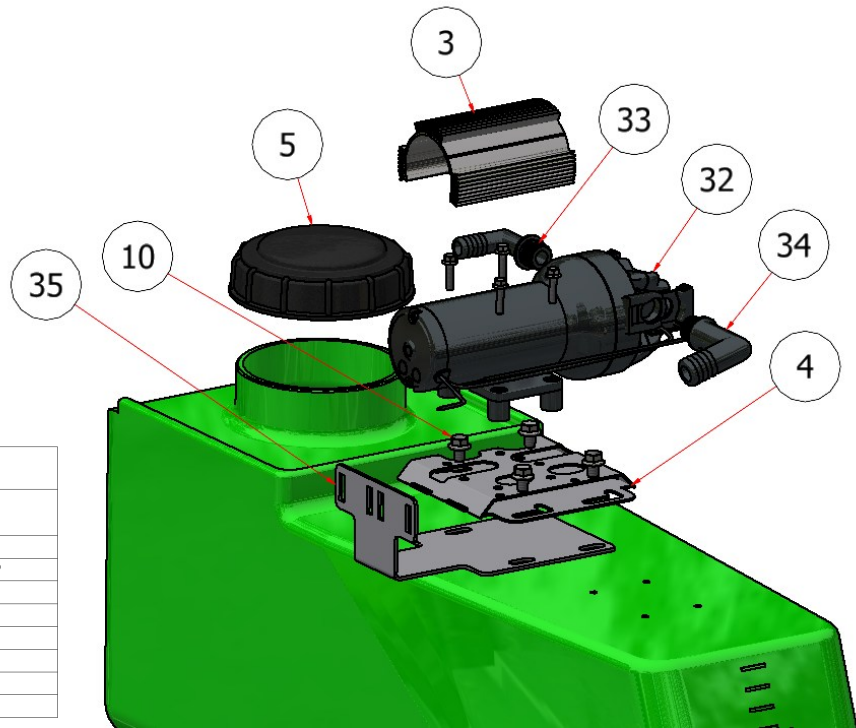

PARTS LIST			
ITEM	QTY	PART NUMBER	DESCRIPTION
59	2	S52201	KIT, BULKHEAD, 1

**NOTICE**

Quantities in the parts list on each page are total per complete assembly. Please note the quantities used in each view.

PARTS LIST SG52 LEFT SIDE

ITEM	QTY	PART NUMBER	DESCRIPTION
3	1	S54120	HEAT SINK, SPRAY PUMP
5	2	S51243	CAP, TANK
8	4	HFSSC-141	HEX FLANGE BOLT, 1/4 X 1
10	9	HFSSC-3812	HEX FLANGE BOLT, 3/8 X 1/2
48	1	60014-FJ	SPRAY PUMP, FLOJET
49	1	20381712	PUMP FITTING, FLOJET, 3/4
50	2	R21-255	BRACKET, VIBRATION
57	1	20381713	PUMP FITTING, FLOJET, 1

PARTS LIST SG52 RIGHT SIDE

ITEM	QTY	PART NUMBER	DESCRIPTION
10	9	HFSSC-3812	HEX FLANGE BOLT, 3/8 X 1/2
11	1	R21-077	BRACKET, HOSE REEL
50	2	R21-255	BRACKET, VIBRATION

## PARTS LIST SG46 RIGHT SIDE

ITEM	QTY	PART NUMBER	DESCRIPTION
5	2	S51243	CAP, TANK
12	1	R21-067	SPACER, HOSE REEL BRACKET
13	3	HFSSC-1475	HEX FLANGE BOLT, 1/4 X 3/4
37	1	R21-345	HOSE REEL MOUNT, SG46
54	4	CB-3834SS	CARRIAGE BOLT, SS - 3/8-16 x 3/4
55	4	HFNCS-375S	HEX FLANGE NUT, 3/8