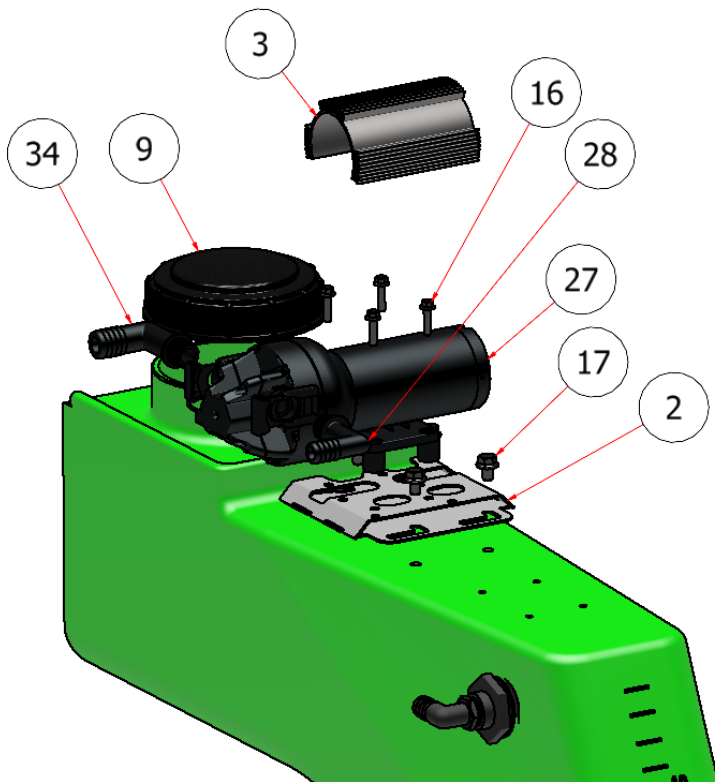

## PARTS LIST

ITEM	QTY	PART NUMBER	DESCRIPTION
3	1	S54120	HEAT SINK, SPRAY PUMP
4	1	W21-100	MOUNTING BRACKET, SPRAY PUMP
5	2	S51243	CAP, TANK
10	7	HFSSC-3812	HEX FLANGE BOLT, 3/8 X 1/2
32	1	60014-FJ	SPRAY PUMP, FLOJET
33	1	20381712	PUMP FITTING, FLOJET, 3/4
34	1	20381713	PUMP FITTING, FLOJET, 1
35	1	R21-346	SUPPORT, 25 GAL. TANK, SG46

## NOTICE

Quantities in the parts list on each page are total per complete assembly. Please note the quantities used in each view.

PARTS LIST SG42 RIGHT SIDE			
ITEM	QTY	PART NUMBER	DESCRIPTION
9	2	S51243	CAP, TANK
27	1	R21-067	HOSE REEL MOUNT SPACER, SG42/46
31	4	HFSSC-1475	HEX FLANGE BOLT, 1/4 X 3/4
36	1	R21-259	BRACKET, HOSE REEL, SG42

PARTS LIST SG42 LEFT SIDE			
ITEM	QTY	PART NUMBER	DESCRIPTION
2	1	W21-100	MOUNTING BRACKET, SPRAY PUMP
3	1	S54120	HEAT SINK, SPRAY PUMP
9	2	S51243	CAP, TANK
17	4	HFSSC-141	HEX FLANGE BOLT, 1/4 X 1
18	4	HFSSC-3812	HEX FLANGE BOLT, 3/8 X 1/2
32	1	60014-FJ	SPRAY PUMP, FLOJET
33	1	20381712	PUMP FITTING, FLOJET, 3/4
34	1	20381713	PUMP FITTING, FLOJET, 1

## NOTICE

Quantities in the parts list on each page are total per complete assembly. Please note the quantities used in each view.

PARTS LIST SG36 RIGHT SIDE			
ITEM	QTY	PART NUMBER	DESCRIPTION
9	2	S51243	CAP, TANK