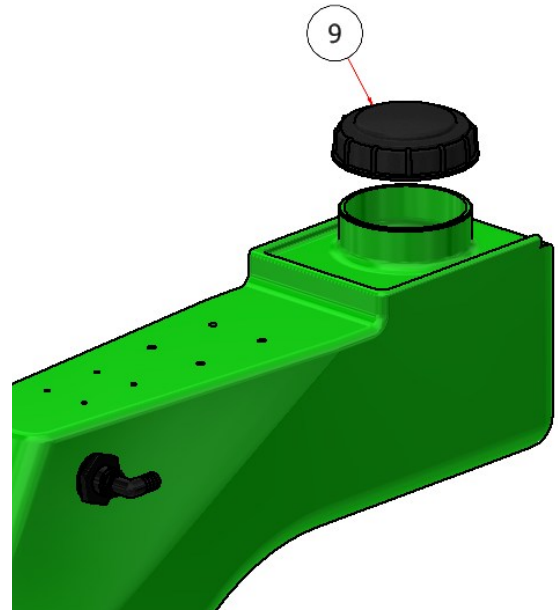

PARTS LIST SG36 RIGHT SIDE			
ITEM	QTY	PART NUMBER	DESCRIPTION
9	2	S51243	CAP, TANK

PARTS LIST SG36 LEFT SIDE			
ITEM	QTY	PART NUMBER	DESCRIPTION
2	1	W21-100	MOUNTING BRACKET, SPRAY PUMP
3	1	S54120	HEAT SINK, SPRAY PUMP
9	2	S51243	CAP, TANK
16	4	HFSSC-141	HEX FLANGE BOLT, 1/4 X 1
17	4	HFSSC-3812	HEX FLANGE BOLT, 3/8 X 1/2
27	1	60014-FJ	SPRAY PUMP, FLOJET
28	2	20381712	PUMP FITTING, FLOJET, 3/4
34	1	20381713	PUMP FITTING, FLOJET, 1

NOTICE

Quantities in the parts list on each page are total per complete assembly. Please note the quantities used in each view.