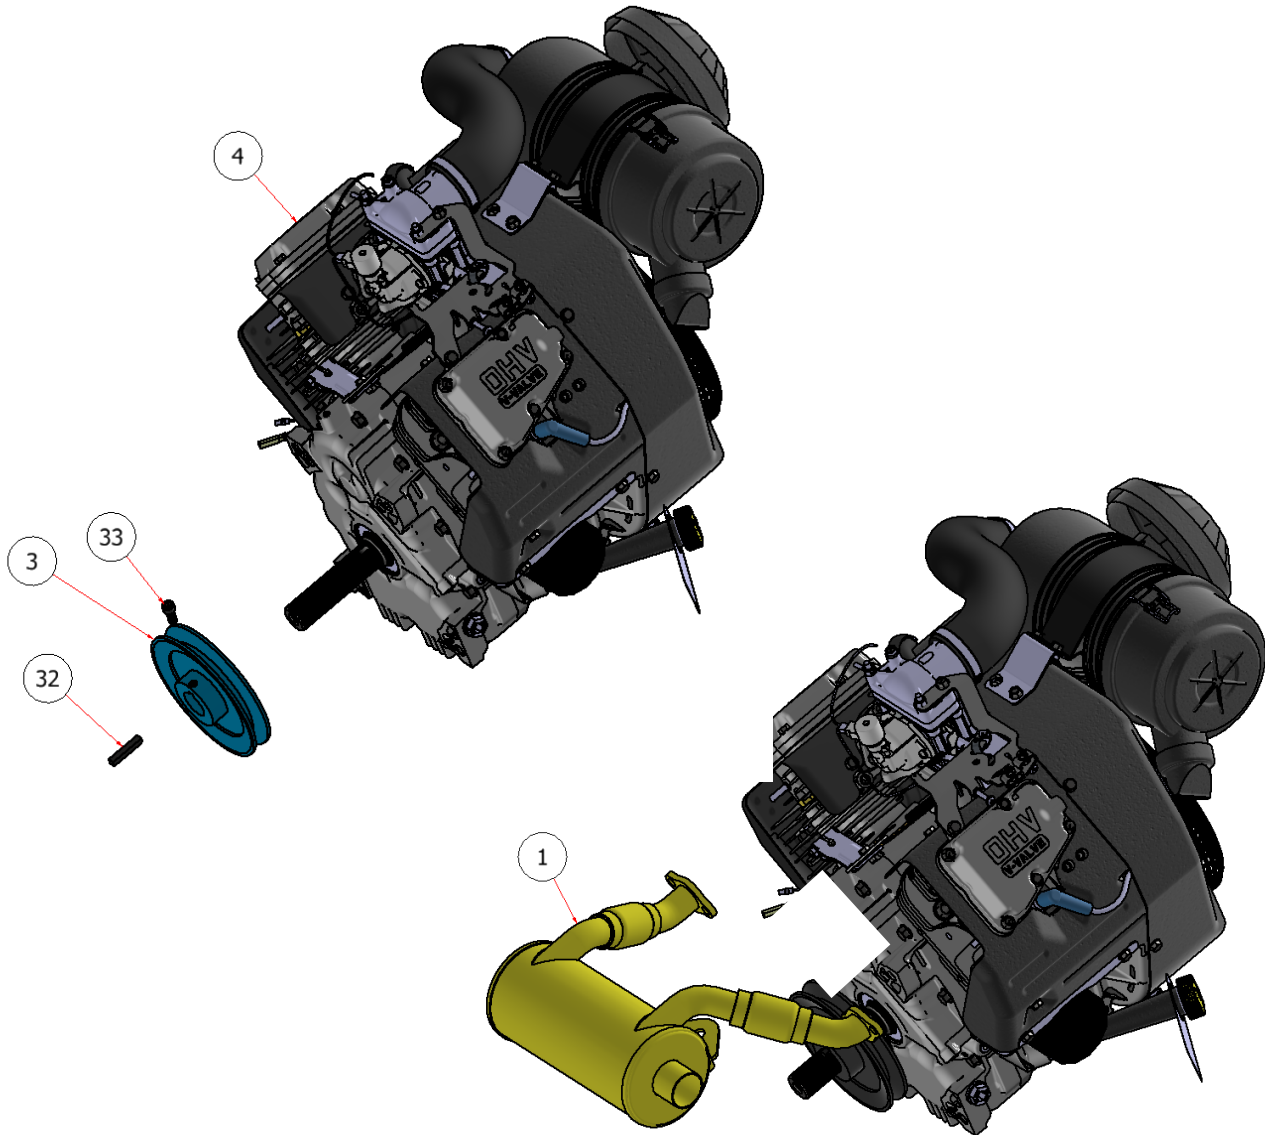

ENGINE PULLY & MUFFLER

DRAWING NO. SGEV-031 REV. 2

STEELGREEN
MANUFACTURING™

ITEM	QTY	PART NUMBER	DESCRIPTION
1	1	X30004	MUFFLER, KAWASAKI
3	1	H82007	PULLY, ENGINE
4	1	FX730V-AR10-R	ENGINE, KAWASAKI, 23HP
32	1	KS-14X14X1.5	KEY, 1/4 X 1/4 X 1-1/2
33	1	SHCS-516-24X34	SOCKET HEAD CAP SCREW, 5/16 X 3/4

NOTICE

Quantities in the parts list on each page are total per complete assembly. Please note the quantities used in each view.