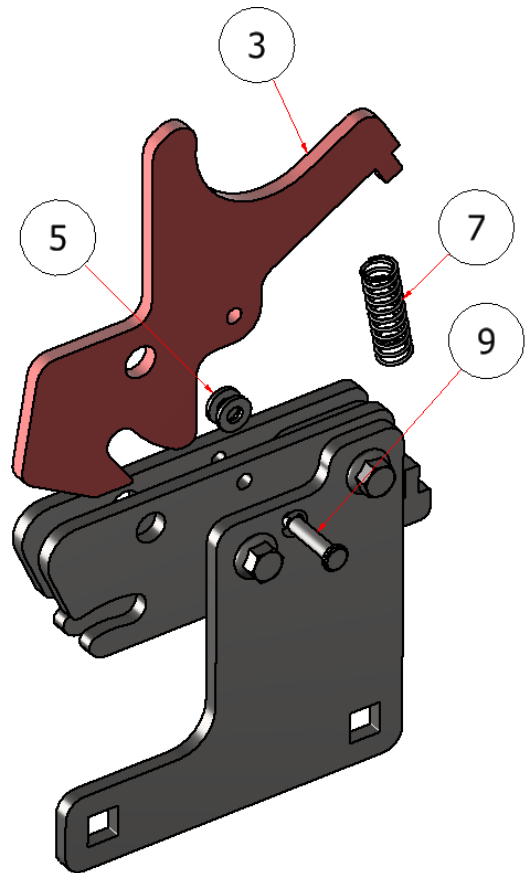

BRAKE LATCH SUB-ASSY.

DRAWING NO. SGLEV-009 REV. 1

STEELGREEN MANUFACTURING™

PARTS LIST

ITEM	QTY	PART NUMBER	TITLE
1	1	R27-149	SGL BRAKE LATCH PIVOT
2	2	R27-150	SGL BRAKE LATCH SUPPORT
4	1	R27-152	SGL BRAKE LATCH MOUNT
5	2	FSW-10	FLAT WASHER, SS-10
6	2	HFSSC-14125	HEX FLANGE BOLT, 1/4 X 1-1/4
7	1	9657K688	COMPRESSION SPRING
8	4	FWSS-14	FLAT WASHER, SS - 1/4
9	1	92735A193	CLEVIS PIN, 5/8" X 3/4" SS
10	2	SSNNC-14	NYLOCK, SS - 1/4-20