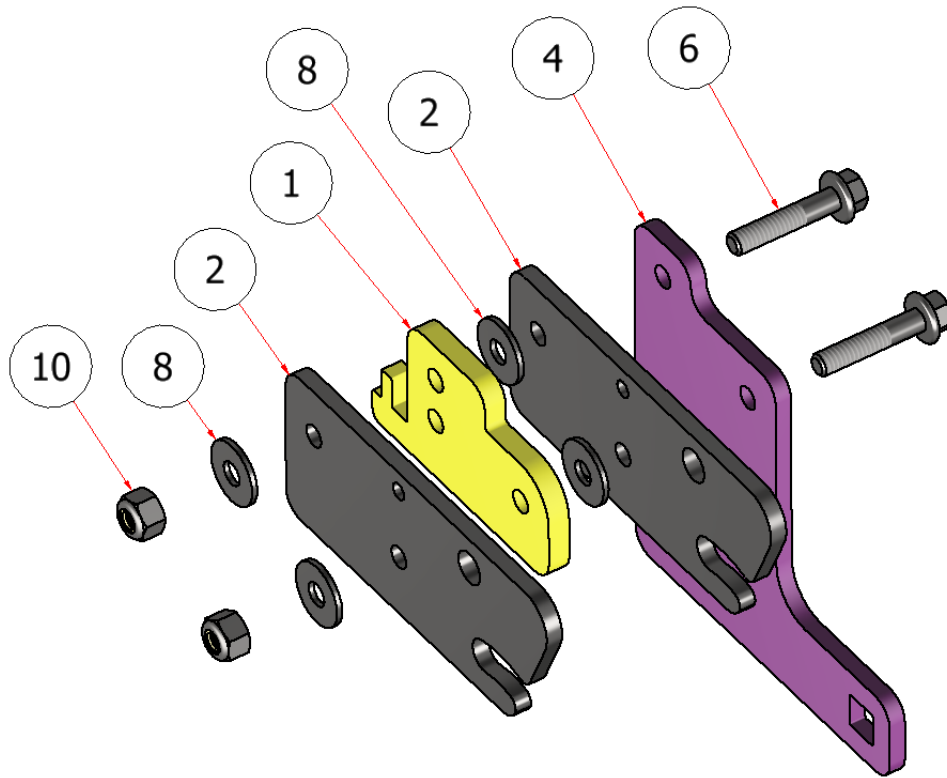

BRAKE LATCH SUB-ASSY.

DRAWING NO. SGLEV-009 REV. 1

STEELGREEN MANUFACTURING™

PARTS LIST

ITEM	QTY	PART NUMBER	TITLE
1	1	R27-149	SGL BRAKE LATCH PIVOT
2	2	R27-150	SGL BRAKE LATCH SUPPORT
4	1	R27-152	SGL BRAKE LATCH MOUNT
5	2	FSW-10	FLAT WASHER, SS-10
6	2	HFSSC-14125	HEX FLANGE BOLT, 1/4 X 1-1/4
7	1	9657K688	COMPRESSION SPRING
8	4	FWSS-14	FLAT WASHER, SS - 1/4
9	1	92735A193	CLEVIS PIN, 5/8" X 3/4" SS
10	2	SSNNC-14	NYLOCK, SS - 1/4-20