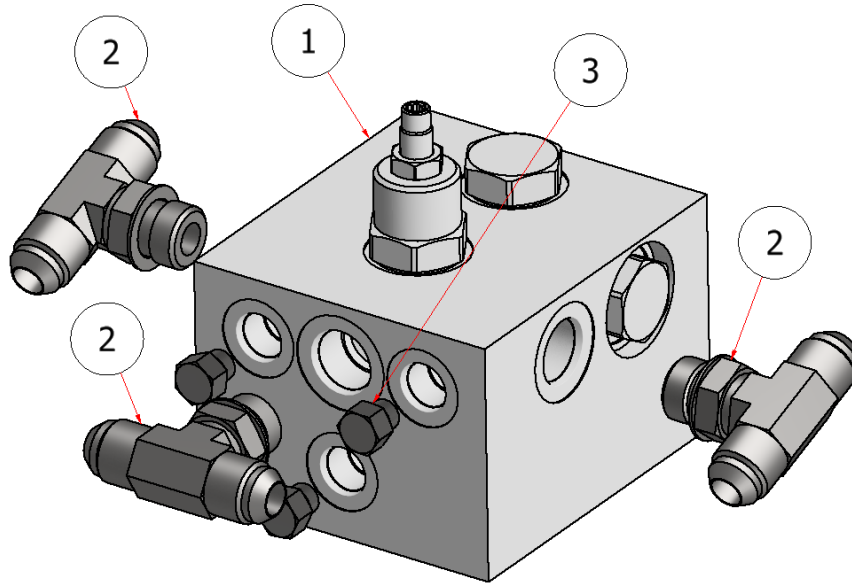

# DIVERTER BLOCK SUB-ASSY.

DRAWING NO. SGLEV-013 REV. 1

# STEELGREEN MANUFACTURING

PARTS LIST			
ITEM	QTY	PART NUMBER	TITLE
1	1	H81432	DIVERTER BLOCK, HYDROFORCE
2	3	H84046	TEE FITTING, 1/2 X 1/2 X 1/2 ORB
3	3	H84081-A	PLUG, HEX DRIVE, 3/8 ORB