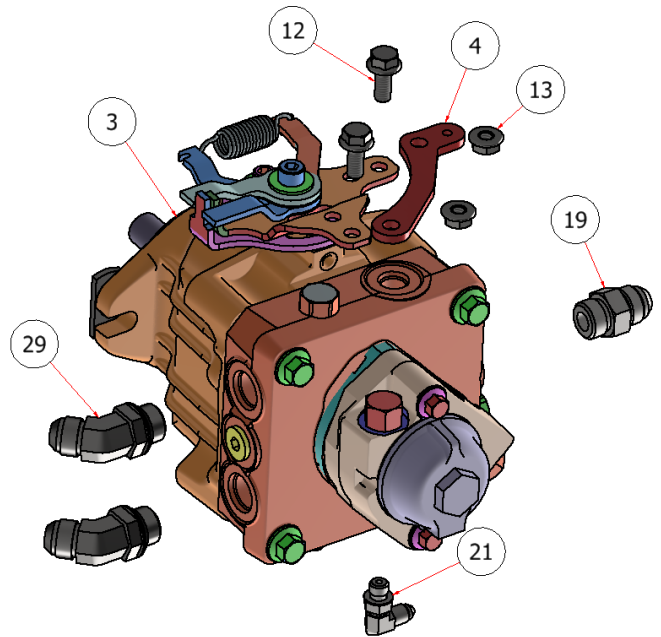

# STEELGREEN MANUFACTURING

PARTS LIST			
ITEM	QTY	PART NUMBER	TITLE
1	1	M-25E3370029FEQ001	ENGINE, EFI VANGUARD, 14HP
25	1	H84101	FITTING, M12-1.5 X 3/8" JIC SS

PARTS LIST			
ITEM	QTY	PART NUMBER	TITLE
7	1	R27-004	SGL ENGINE MOUNT PLATE
14	4	SSNNC-38	NYLOCK, SS - 3/8-16
15	4	FWSS-38	FLAT WASHER, SS - 3/8
20	4	HFSSC-38175	HEX BOLT, 3/8 X 1-3/4 SS

## PARTS LIST

ITEM	QTY	PART NUMBER	TITLE
2	1	W27-030	SGL HYDRO COUPLING
16	4	HFSSC-3875	HEX BOLT, 3/8 X 3/4

## PARTS LIST

ITEM	QTY	PART NUMBER	TITLE
3	1	H80427	PUMP, HYDRAULIC, PR, SGL
4	1	R27-086	SGL THROTTLE PLATE 15/25
12	2	HFSSC-51634	HEX FLANGE BOLT, 5/16-18 x 3/4
13	2	HFNSC-5165	HEX FLANGE NUT, 5/16
19	1	H84054	FITTING, 1/2" X 1/2" ORB
21	1	H84004	HYDRAULIC FITTING, 3/8" ORB X 3/8" MJIC, ELBOW
29	2	H84007	1/2 MALE JIC X 1/2 ORB ELB 45

## PARTS LIST

ITEM	QTY	PART NUMBER	TITLE
8	2	HFSSC-38114	HEX FLANGE BOLT, SS - 3/8 X 1-1/4
9	1	C60374	COUPLER, 1"
10	1	C60375	COUPLER, 17MM
17	1	KS-5MX5MX25MM	KEY, 5MX5MX25MM
18	1	KS-14X14X1.25	KEY, 1/4 X 1/4 X 1-1/4