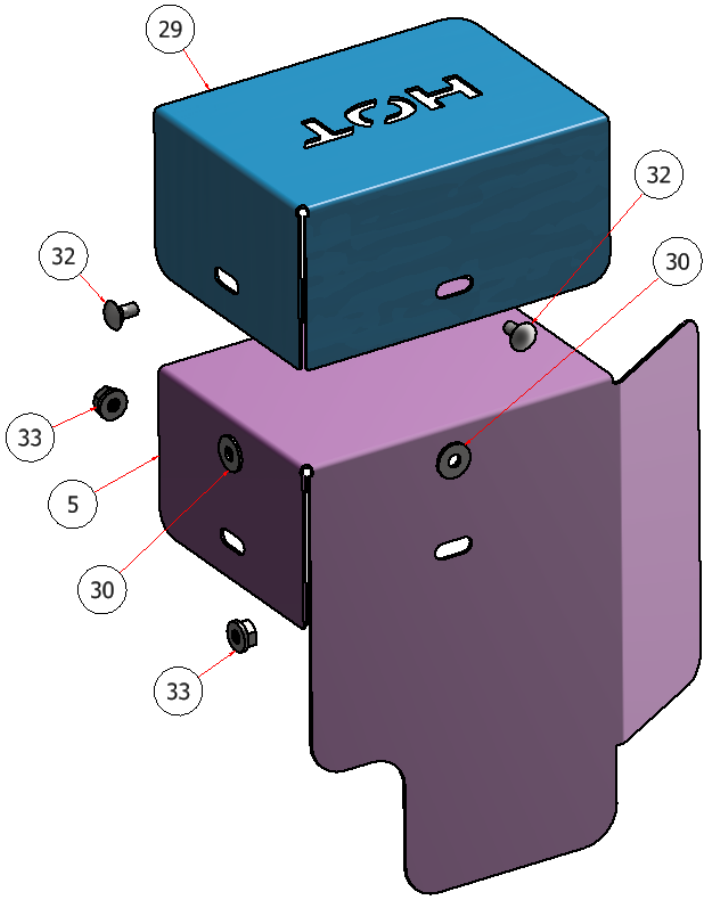

## PARTS LIST

ITEM	QTY	PART NUMBER	TITLE
3	1	H80427	PUMP, HYDRAULIC, PR, SGL
4	1	R27-086	SGL THROTTLE PLATE 15/25
12	2	HFSSC-51634	HEX FLANGE BOLT, 5/16-18 x 3/4
13	2	HFNSC-5165	HEX FLANGE NUT, 5/16
19	1	H84054	FITTING, 1/2" X 1/2" ORB
21	1	H84004	HYDRAULIC FITTING, 3/8" ORB X 3/8" MJIC, ELBOW
29	2	H84007	1/2 MALE JIC X 1/2 ORB ELB 45

PARTS LIST			
ITEM	QTY	PART NUMBER	TITLE
8	2	HFSSC-38114	HEX FLANGE BOLT, SS - 3/8 X 1-1/4
9	1	C60374	COUPLER, 1"
10	1	C60375	COUPLER, 17MM
17	1	KS-5MX5MX25MM	KEY, 5MX5MX25MM
18	1	KS-14X14X1.25	KEY, 1/4 X 1/4 X 1-1/4

PARTS LIST			
ITEM	QTY	PART NUMBER	TITLE
11	1	C60376	SPIDER, COUPLER

PARTS LIST			
ITEM	QTY	PART NUMBER	TITLE
6	8	HFSSC-145	HEX FLANGE BOLT, SS - 1/4-20 x 1/2
26	2	R27-153	SGL COUPLING SIDE COVER

PARTS LIST

PARTS LIST

ITEM	QTY	PART NUMBER	TITLE
30	4	FWSS-14	FLAT WASHER, SS - 1/4
31	2	M6 X 18	BOLT, METRIC, M6 X 18

PARTS LIST			
ITEM	QTY	PART NUMBER	TITLE
37	1	SSNNC-6100	NUT, NYLOCK, M6 X 1
38	1	SGBC-16B	BATTERY CABLE, GROUND, SGL
39	1	SGBC-16R	BATTERY CABLE, POWER, SGL