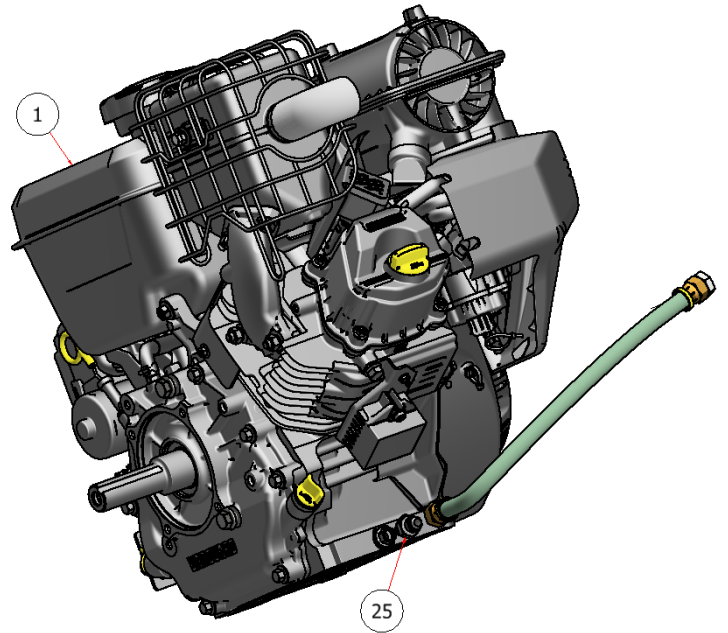

# ENGINE ASSEMBLY

DRAWING NO. SGLEV-001 REV. 1

# STEELGREEN MANUFACTURING

PARTS LIST			
ITEM	QTY	PART NUMBER	TITLE
1	1	M-25E3370029FEQ001	ENGINE, EFI VANGUARD, 14HP
25	1	H84101	FITTING, M12-1.5 X 3/8" JIC SS

PARTS LIST			
ITEM	QTY	PART NUMBER	TITLE
7	1	R27-004	SGL ENGINE MOUNT PLATE
14	4	SSNNC-38	NYLOCK, SS - 3/8-16
15	4	FWSS-38	FLAT WASHER, SS - 3/8
20	4	HFSSC-38175	HEX BOLT, 3/8 X 1-3/4 SS

## PARTS LIST

ITEM	QTY	PART NUMBER	TITLE
2	1	W27-030	SGL HYDRO COUPLING
16	4	HFSSC-3875	HEX BOLT, 3/8 X 3/4

## PARTS LIST

ITEM	QTY	PART NUMBER	TITLE
3	1	H80427	PUMP, HYDRAULIC, PR, SGL
4	1	R27-086	SGL THROTTLE PLATE 15/25
12	2	HFSSC-51634	HEX FLANGE BOLT, 5/16-18 x 3/4
13	2	HFNSC-5165	HEX FLANGE NUT, 5/16
19	1	H84054	FITTING, 1/2" X 1/2" ORB
21	1	H84004	HYDRAULIC FITTING, 3/8" ORB X 3/8" MJIC, ELBOW
29	2	H84007	1/2 MALE JIC X 1/2 ORB ELB 45