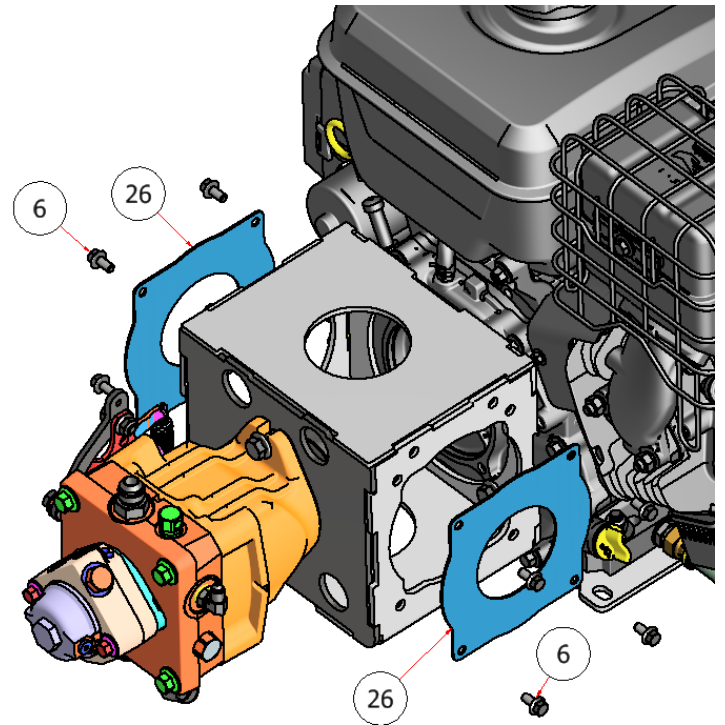

PARTS LIST			
ITEM	QTY	PART NUMBER	TITLE
6	8	HFSSC-145	HEX FLANGE BOLT, SS - 1/4-20 x 1/2
26	2	R27-153	SGL COUPLING SIDE COVER