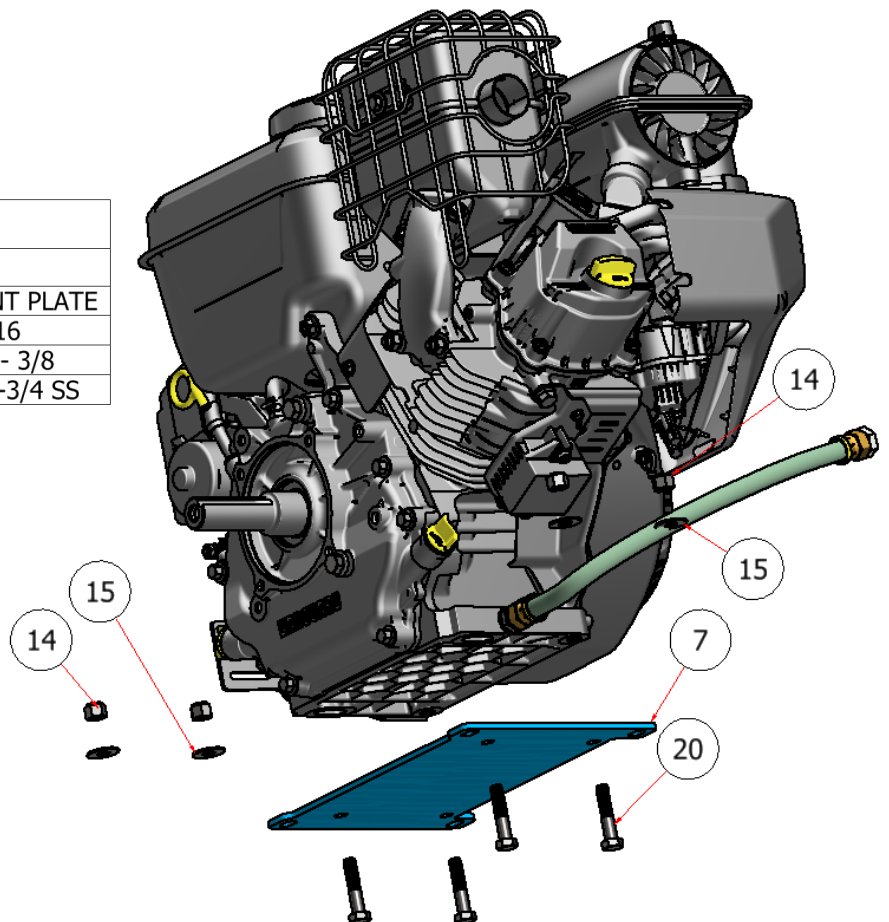

# ENGINE ASSEMBLY

DRAWING NO. SGLEV-001 REV. 1

# STEELGREEN MANUFACTURING

PARTS LIST			
ITEM	QTY	PART NUMBER	TITLE
1	1	M-25E3370029FEQ001	ENGINE, EFI VANGUARD, 14HP
25	1	H84101	FITTING, M12-1.5 X 3/8" JIC SS

PARTS LIST			
ITEM	QTY	PART NUMBER	TITLE
7	1	R27-004	SGL ENGINE MOUNT PLATE
14	4	SSNNC-38	NYLOCK, SS - 3/8-16
15	4	FWSS-38	FLAT WASHER, SS - 3/8
20	4	HFSSC-38175	HEX BOLT, 3/8 X 1-3/4 SS

## PARTS LIST

ITEM	QTY	PART NUMBER	TITLE
2	1	W27-030	SGL HYDRO COUPLING
16	4	HFSSC-3875	HEX BOLT, 3/8 X 3/4

## PARTS LIST

ITEM	QTY	PART NUMBER	TITLE
3	1	H80427	PUMP, HYDRAULIC, PR, SGL
4	1	R27-086	SGL THROTTLE PLATE 15/25
12	2	HFSSC-51634	HEX FLANGE BOLT, 5/16-18 x 3/4
13	2	HFNSC-5165	HEX FLANGE NUT, 5/16
19	1	H84054	FITTING, 1/2" X 1/2" ORB
21	1	H84004	HYDRAULIC FITTING, 3/8" ORB X 3/8" MJIC, ELBOW
29	2	H84007	1/2 MALE JIC X 1/2 ORB ELB 45