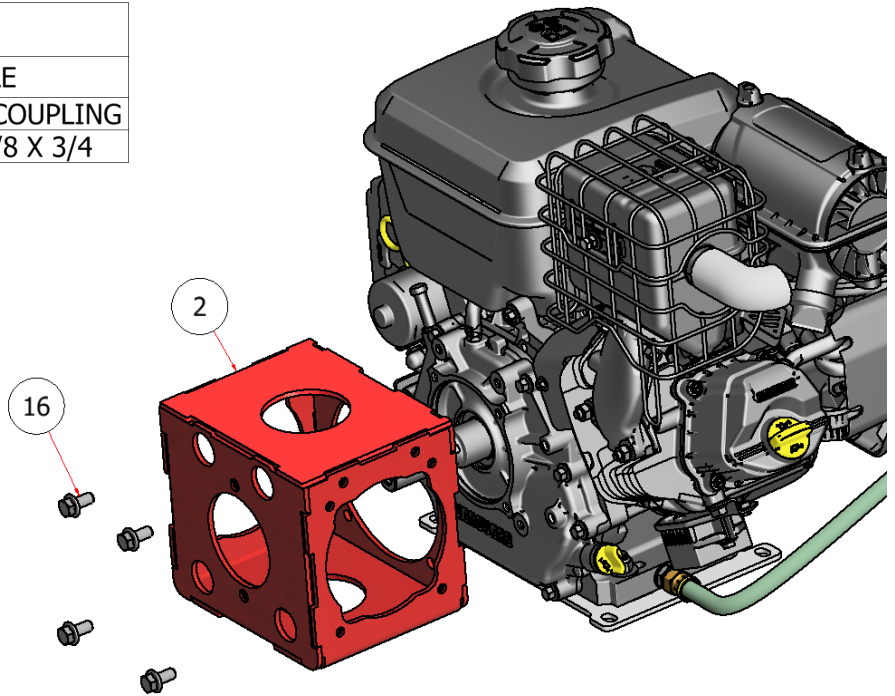

# ENGINE ASSEMBLY

DRAWING NO. SGLEV-001 REV. 1

# STEELGREEN MANUFACTURING

PARTS LIST			
ITEM	QTY	PART NUMBER	TITLE
1	1	M-25E3370029FEQ001	ENGINE, EFI VANGUARD, 14HP
25	1	H84101	FITTING, M12-1.5 X 3/8" JIC SS

PARTS LIST			
ITEM	QTY	PART NUMBER	TITLE
7	1	R27-004	SGL ENGINE MOUNT PLATE
14	4	SSNNC-38	NYLOCK, SS - 3/8-16
15	4	FWSS-38	FLAT WASHER, SS - 3/8
20	4	HFSSC-38175	HEX BOLT, 3/8 X 1-3/4 SS

## PARTS LIST

ITEM	QTY	PART NUMBER	TITLE
2	1	W27-030	SGL HYDRO COUPLING
16	4	HFSSC-3875	HEX BOLT, 3/8 X 3/4

## PARTS LIST

ITEM	QTY	PART NUMBER	TITLE
3	1	H80427	PUMP, HYDRAULIC, PR, SGL
4	1	R27-086	SGL THROTTLE PLATE 15/25
12	2	HFSSC-51634	HEX FLANGE BOLT, 5/16-18 x 3/4
13	2	HFNSC-5165	HEX FLANGE NUT, 5/16
19	1	H84054	FITTING, 1/2" X 1/2" ORB
21	1	H84004	HYDRAULIC FITTING, 3/8" ORB X 3/8" MJIC, ELBOW
29	2	H84007	1/2 MALE JIC X 1/2 ORB ELB 45