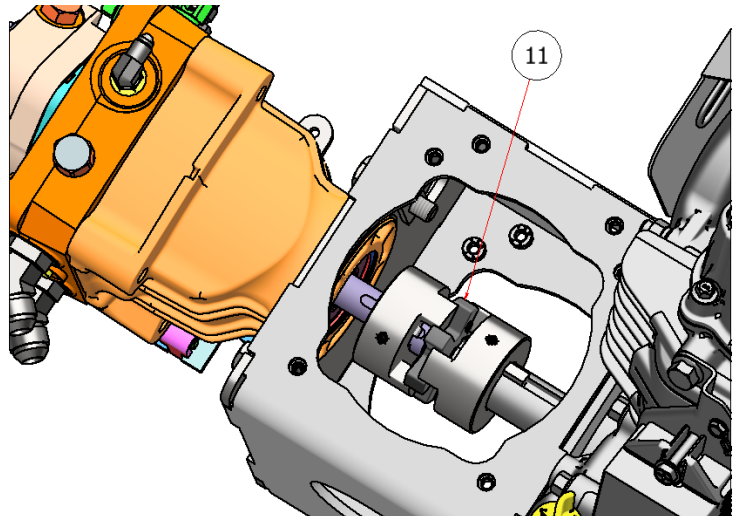

PARTS LIST			
ITEM	QTY	PART NUMBER	TITLE
11	1	C60376	SPIDER, COUPLER