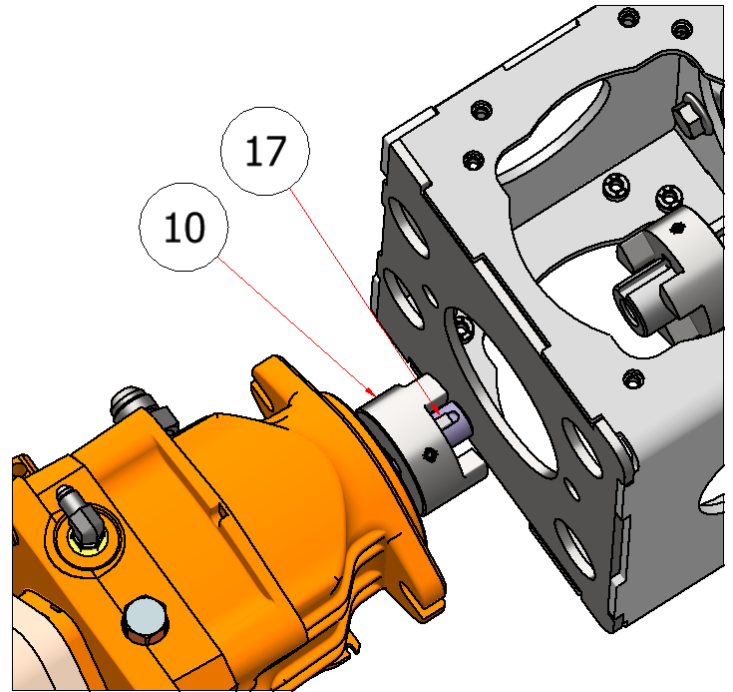

PARTS LIST			
ITEM	QTY	PART NUMBER	TITLE
8	2	HFSSC-38114	HEX FLANGE BOLT, SS - 3/8 X 1-1/4
9	1	C60374	COUPLER, 1"
10	1	C60375	COUPLER, 17MM
17	1	KS-5MX5MX25MM	KEY, 5MX5MX25MM
18	1	KS-14X14X1.25	KEY, 1/4 X 1/4 X 1-1/4