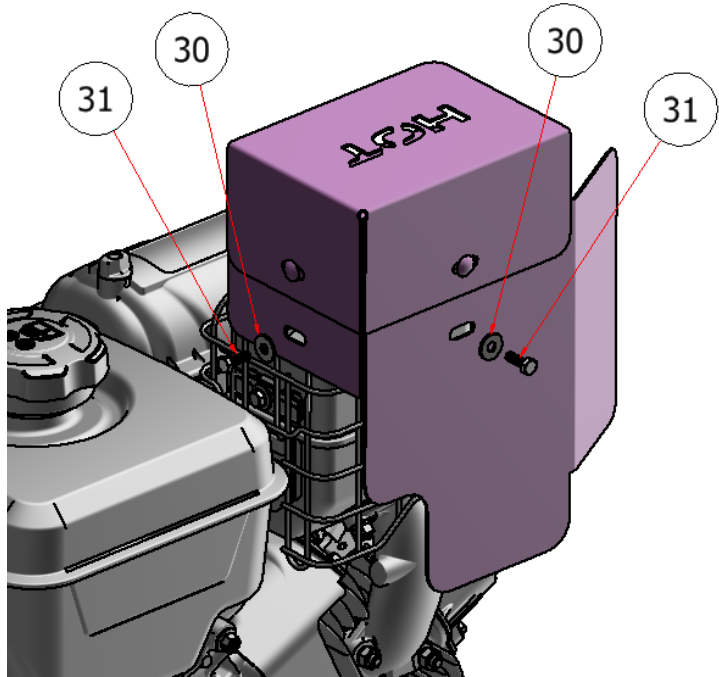

## PARTS LIST

ITEM	QTY	PART NUMBER	TITLE
3	1	H80427	PUMP, HYDRAULIC, PR, SGL
4	1	R27-086	SGL THROTTLE PLATE 15/25
12	2	HFSSC-51634	HEX FLANGE BOLT, 5/16-18 x 3/4
13	2	HFNSC-5165	HEX FLANGE NUT, 5/16
19	1	H84054	FITTING, 1/2" X 1/2" ORB
21	1	H84004	HYDRAULIC FITTING, 3/8" ORB X 3/8" MJIC, ELBOW
29	2	H84007	1/2 MALE JIC X 1/2 ORB ELB 45

PARTS LIST			
ITEM	QTY	PART NUMBER	TITLE
11	1	C60376	SPIDER, COUPLER

PARTS LIST			
ITEM	QTY	PART NUMBER	TITLE
6	8	HFSSC-145	HEX FLANGE BOLT, SS - 1/4-20 x 1/2
26	2	R27-153	SGL COUPLING SIDE COVER

PARTS LIST

ITEM	QTY	PART NUMBER	TITLE
5	1	R27-084	SGL EXHAUST SHIELD
29	1	R27-169	SGL TOP EXHAUST SHIELD
30	4	FWSS-14	FLAT WASHER, SS - 1/4
32	2	CB-2550 SS	CARRIAGE BOLT, 1/4" X 1/2" SS
33	2	HFNC5-25S	HEX FLANGE NUT, 1/4

PARTS LIST

ITEM	QTY	PART NUMBER	TITLE
30	4	FWSS-14	FLAT WASHER, SS - 1/4
31	2	M6 X 18	BOLT, METRIC, M6 X 18

PARTS LIST			
ITEM	QTY	PART NUMBER	TITLE
37	1	SSNNC-6100	NUT, NYLOCK, M6 X 1
38	1	SGBC-16B	BATTERY CABLE, GROUND, SGL
39	1	SGBC-16R	BATTERY CABLE, POWER, SGL