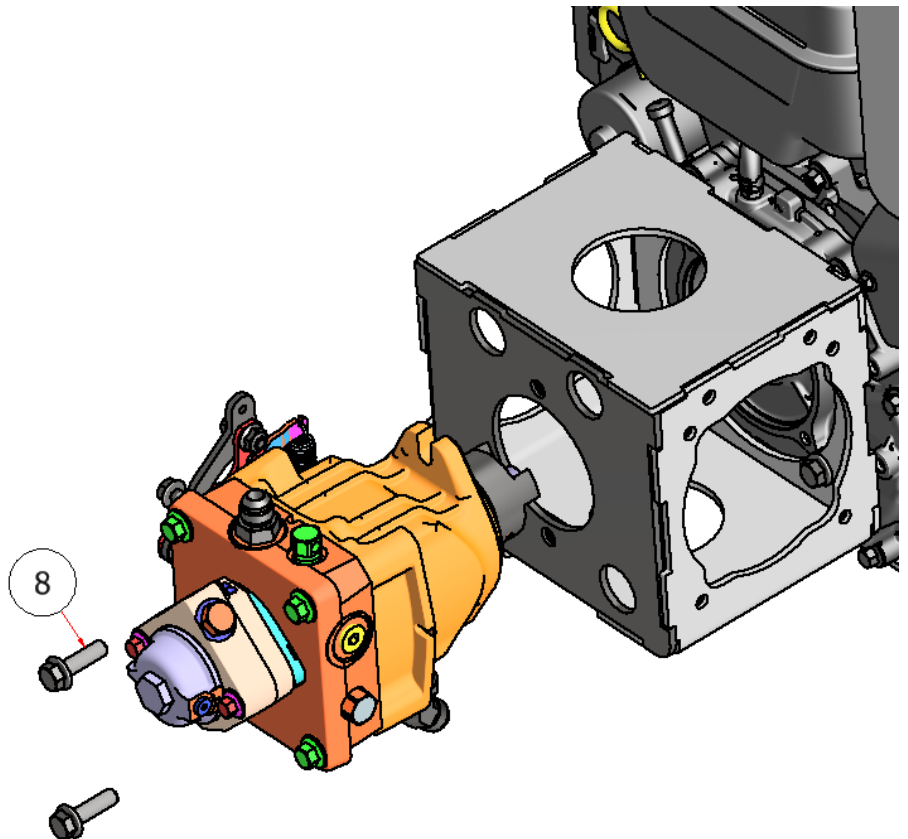

PARTS LIST			
ITEM	QTY	PART NUMBER	TITLE
8	2	HFSSC-38114	HEX FLANGE BOLT, SS - 3/8 X 1-1/4
9	1	C60374	COUPLER, 1"
10	1	C60375	COUPLER, 17MM
17	1	KS-5MX5MX25MM	KEY, 5MX5MX25MM
18	1	KS-14X14X1.25	KEY, 1/4 X 1/4 X 1-1/4