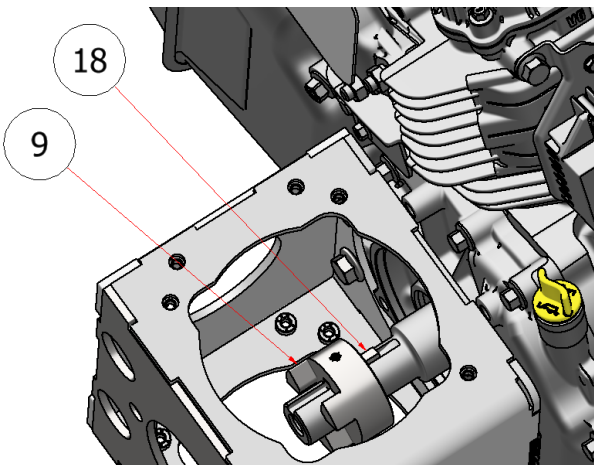

# STEELGREEN MANUFACTURING

PARTS LIST			
ITEM	QTY	PART NUMBER	TITLE
1	1	M-25E3370029FEQ001	ENGINE, EFI VANGUARD, 14HP
25	1	H84101	FITTING, M12-1.5 X 3/8" JIC SS

PARTS LIST			
ITEM	QTY	PART NUMBER	TITLE
7	1	R27-004	SGL ENGINE MOUNT PLATE
14	4	SSNNC-38	NYLOCK, SS - 3/8-16
15	4	FWSS-38	FLAT WASHER, SS - 3/8
20	4	HFSSC-38175	HEX BOLT, 3/8 X 1-3/4 SS

## PARTS LIST

ITEM	QTY	PART NUMBER	TITLE
2	1	W27-030	SGL HYDRO COUPLING
16	4	HFSSC-3875	HEX BOLT, 3/8 X 3/4

## PARTS LIST

ITEM	QTY	PART NUMBER	TITLE
3	1	H80427	PUMP, HYDRAULIC, PR, SGL
4	1	R27-086	SGL THROTTLE PLATE 15/25
12	2	HFSSC-51634	HEX FLANGE BOLT, 5/16-18 x 3/4
13	2	HFNSC-5165	HEX FLANGE NUT, 5/16
19	1	H84054	FITTING, 1/2" X 1/2" ORB
21	1	H84004	HYDRAULIC FITTING, 3/8" ORB X 3/8" MJIC, ELBOW
29	2	H84007	1/2 MALE JIC X 1/2 ORB ELB 45

## PARTS LIST

ITEM	QTY	PART NUMBER	TITLE
8	2	HFSSC-38114	HEX FLANGE BOLT, SS - 3/8 X 1-1/4
9	1	C60374	COUPLER, 1"
10	1	C60375	COUPLER, 17MM
17	1	KS-5MX5MX25MM	KEY, 5MX5MX25MM
18	1	KS-14X14X1.25	KEY, 1/4 X 1/4 X 1-1/4