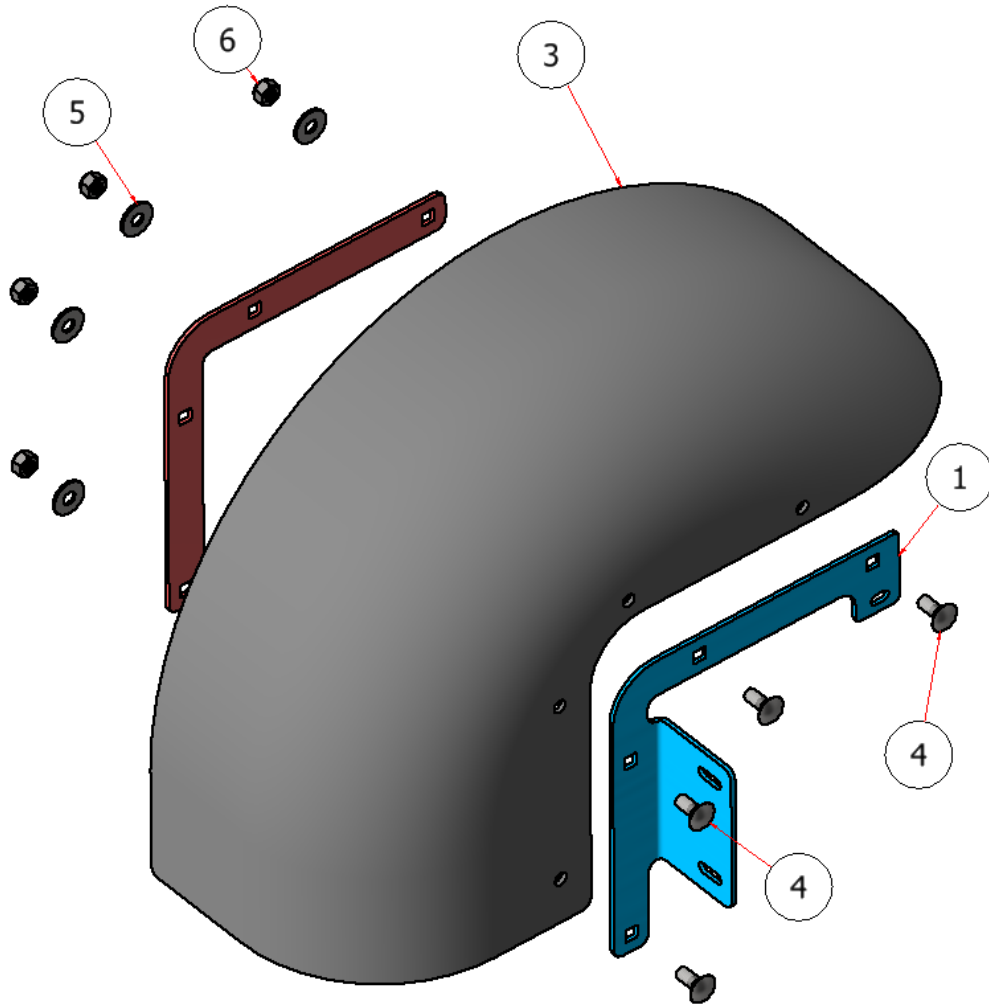

FENDERS SUB-ASSY.

DRAWING NO. SGLEV-010 REV. 1

STEELGREEN MANUFACTURING

PARTS LIST			
ITEM	QTY	PART NUMBER	TITLE
1	1	R27-145-L	SGL REAR FENDER MOUNT
2	1	R27-121	SGL FENDER OUTSIDE MOUNT
3	1	PP27-004	FENDER, LEFT, SGL
4	4	CB-51634	CARRIAGE BOLT, SS - 5/16-18 x 3/4
5	4	FWSS-516	FLAT WASHER, 5/16
6	4	SSNC-516	5/16" NUT, NYLOCK

LEFT FENDER

PARTS LIST			
ITEM	QTY	PART NUMBER	TITLE
1	1	R27-145-R	SGL REAR FENDER MOUNT
2	1	R27-121	SGL FENDER OUTSIDE MOUNT
3	1	PP27-006	FENDER, RIGHT, SGL
4	4	CB-51634	CARRIAGE BOLT, SS - 5/16-18 x 3/4
5	4	FWSS-516	FLAT WASHER, 5/16
6	4	SSNC-516	5/16" NUT, NYLOCK

RIGHT FENDER