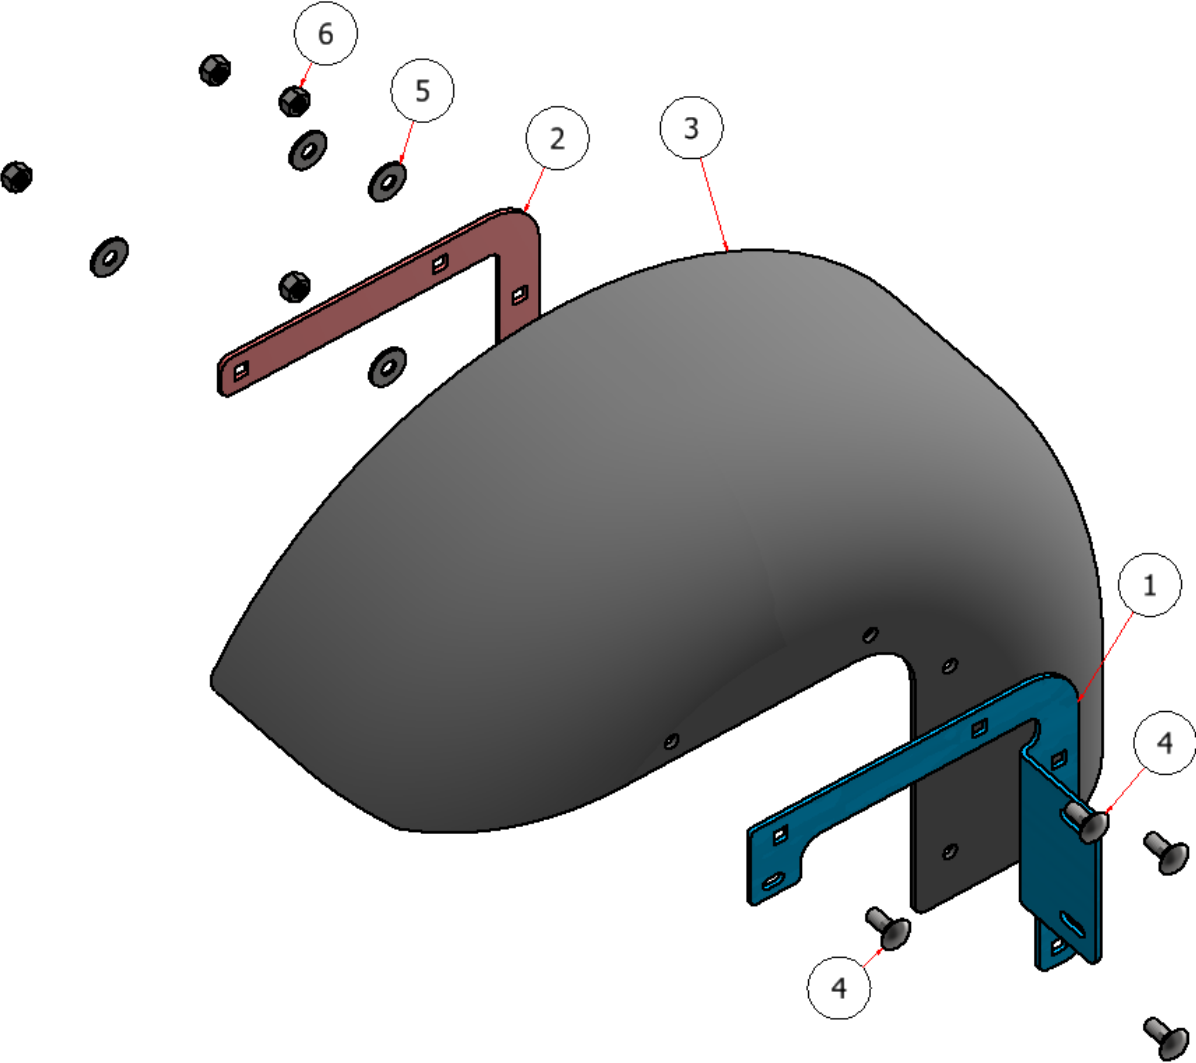

FENDERS SUB-ASSY.

DRAWING NO. SGLEV-010 REV. 1

STEELGREEN MANUFACTURING

PARTS LIST			
ITEM	QTY	PART NUMBER	TITLE
1	1	R27-145-L	SGL REAR FENDER MOUNT
2	1	R27-121	SGL FENDER OUTSIDE MOUNT
3	1	PP27-004	FENDER, LEFT, SGL
4	4	CB-51634	CARRIAGE BOLT, SS - 5/16-18 x 3/4
5	4	FWSS-516	FLAT WASHER, 5/16
6	4	SSNC-516	5/16" NUT, NYLOCK

LEFT FENDER

PARTS LIST			
ITEM	QTY	PART NUMBER	TITLE
1	1	R27-145-R	SGL REAR FENDER MOUNT
2	1	R27-121	SGL FENDER OUTSIDE MOUNT
3	1	PP27-006	FENDER, RIGHT, SGL
4	4	CB-51634	CARRIAGE BOLT, SS - 5/16-18 x 3/4
5	4	FWSS-516	FLAT WASHER, 5/16
6	4	SSNC-516	5/16" NUT, NYLOCK

RIGHT FENDER