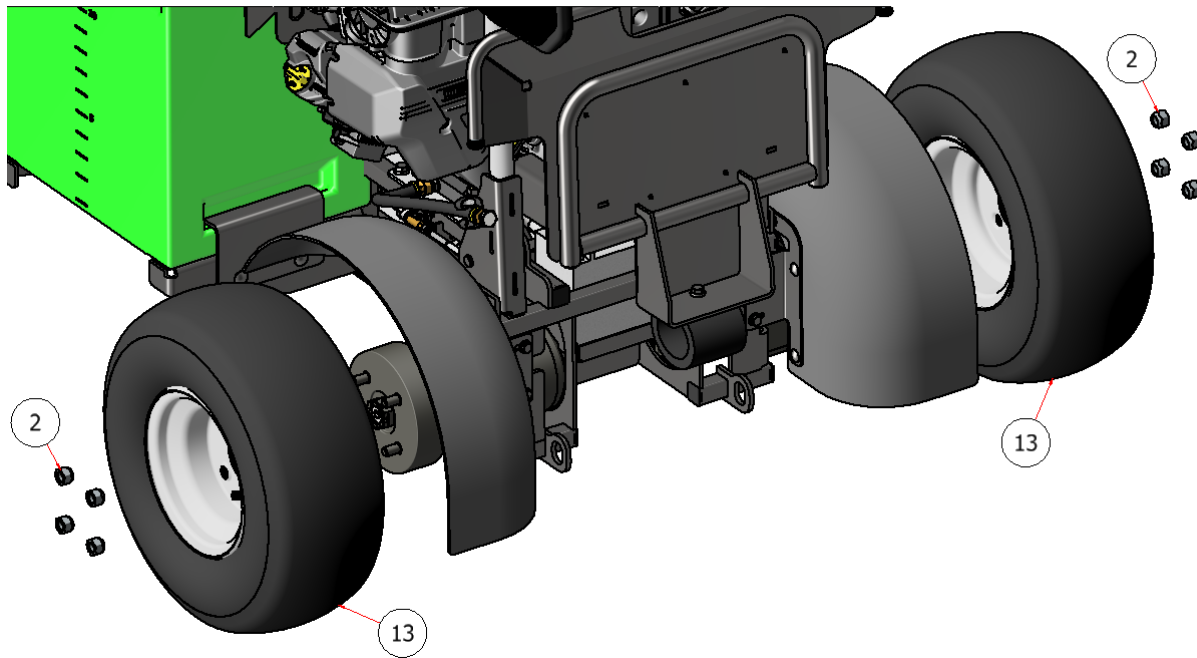

FINAL ASSEMBLY

DRAWING NO. SGLEV-006 REV. 1

STEELGREEN MANUFACTURING™

PARTS LIST			
ITEM	QTY	PART NUMBER	TITLE
1	6	HFSSC-31350	HEX BOLT, 5/16" X 1/2" SS

PARTS LIST			
ITEM	QTY	PART NUMBER	TITLE
2	8	T90317	LUG NUT
13	2	T90022	REAR TIRE, SGL

PARTS LIST			
ITEM	QTY	PART NUMBER	TITLE
5	6	HFNCS-375S	HEX FLANGE NUT, 3/8
6	6	CB-38175SS	CARRIAGE BOLT, 3/8" X 1-3/4" SS

PARTS LIST			
ITEM	QTY	PART NUMBER	TITLE
14	1	HFNCS-10S	HEX FLANGE NUT, #10

PARTS LIST			
ITEM	QTY	PART NUMBER	TITLE
9	4	HFNCS-516S	HEX FLANGE NUT, 5/16
10	4	CB-51634	CARRIAGE BOLT, SS - 5/16-18 x 3/4

PARTS LIST			
ITEM	QTY	PART NUMBER	TITLE
3	2	CPSS 532X112	COTTER PIN, STEEL
11	2	SHJNSS-3410	CASTLE NUT, 3/4
12	2	T90018	FRONT TIRE, SGL

PARTS LIST			
ITEM	QTY	PART NUMBER	TITLE
4	1	PP27-002	BELLY SHIELD, SGL
7	4	HFSSC-1475	HEX FLANGE BOLT, 1/4 X 3/4
8	4	FWSS-14	FLAT WASHER, SS - 1/4