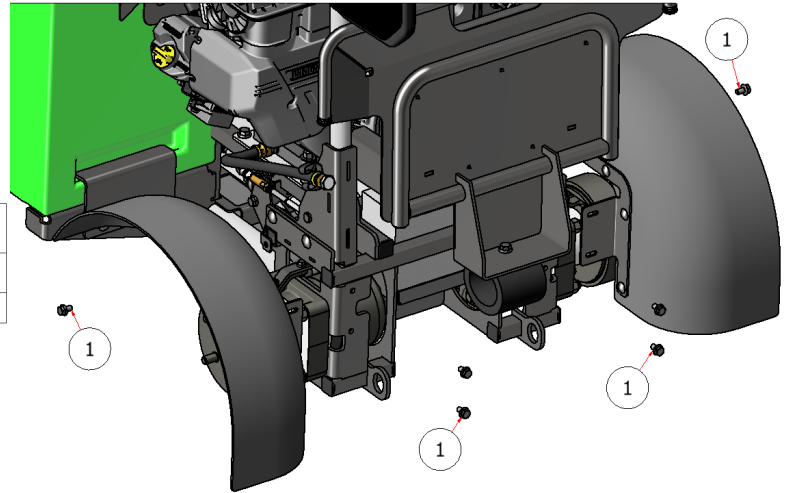

FINAL ASSEMBLY

DRAWING NO. SGLEV-006 REV. 1

STEELGREEN MANUFACTURING™

PARTS LIST			
ITEM	QTY	PART NUMBER	TITLE
1	6	HFSSC-31350	HEX BOLT, 5/16" X 1/2" SS

PARTS LIST			
ITEM	QTY	PART NUMBER	TITLE
2	8	T90317	LUG NUT
13	2	T90022	REAR TIRE, SGL

PARTS LIST			
ITEM	QTY	PART NUMBER	TITLE
5	6	HFNCS-375S	HEX FLANGE NUT, 3/8
6	6	CB-38175SS	CARRIAGE BOLT, 3/8" X 1-3/4" SS

PARTS LIST			
ITEM	QTY	PART NUMBER	TITLE
14	1	HFNCS-10S	HEX FLANGE NUT, #10

PARTS LIST			
ITEM	QTY	PART NUMBER	TITLE
9	4	HFNCS-516S	HEX FLANGE NUT, 5/16
10	4	CB-51634	CARRIAGE BOLT, SS - 5/16-18 x 3/4

PARTS LIST			
ITEM	QTY	PART NUMBER	TITLE
3	2	CPSS 532X112	COTTER PIN, STEEL
11	2	SHJNSS-3410	CASTLE NUT, 3/4
12	2	T90018	FRONT TIRE, SGL

PARTS LIST			
ITEM	QTY	PART NUMBER	TITLE
4	1	PP27-002	BELLY SHIELD, SGL
7	4	HFSSC-1475	HEX FLANGE BOLT, 1/4 X 3/4
8	4	FWSS-14	FLAT WASHER, SS - 1/4