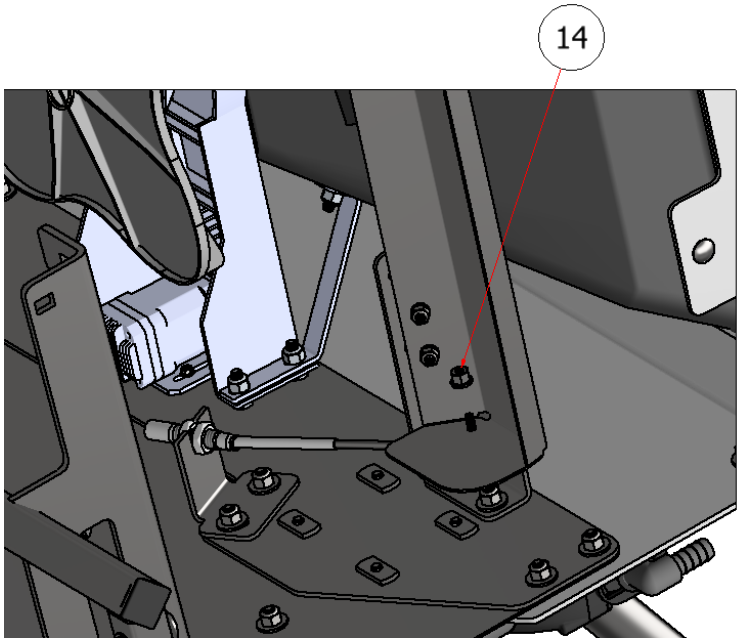

FINAL ASSEMBLY

DRAWING NO. SGLEV-006 REV. 1

STEELGREEN MANUFACTURING™

PARTS LIST			
ITEM	QTY	PART NUMBER	TITLE
1	6	HFSSC-31350	HEX BOLT, 5/16" X 1/2" SS

PARTS LIST			
ITEM	QTY	PART NUMBER	TITLE
2	8	T90317	LUG NUT
13	2	T90022	REAR TIRE, SGL

PARTS LIST			
ITEM	QTY	PART NUMBER	TITLE
5	6	HFNCS-375S	HEX FLANGE NUT, 3/8
6	6	CB-38175SS	CARRIAGE BOLT, 3/8" X 1-3/4" SS

PARTS LIST			
ITEM	QTY	PART NUMBER	TITLE
14	1	HFNCS-10S	HEX FLANGE NUT, #10

PARTS LIST			
ITEM	QTY	PART NUMBER	TITLE
9	4	HFNCS-516S	HEX FLANGE NUT, 5/16
10	4	CB-51634	CARRIAGE BOLT, SS - 5/16-18 x 3/4

PARTS LIST			
ITEM	QTY	PART NUMBER	TITLE
3	2	CPSS 532X112	COTTER PIN, STEEL
11	2	SHJNSS-3410	CASTLE NUT, 3/4
12	2	T90018	FRONT TIRE, SGL

PARTS LIST			
ITEM	QTY	PART NUMBER	TITLE
4	1	PP27-002	BELLY SHIELD, SGL
7	4	HFSSC-1475	HEX FLANGE BOLT, 1/4 X 3/4
8	4	FWSS-14	FLAT WASHER, SS - 1/4