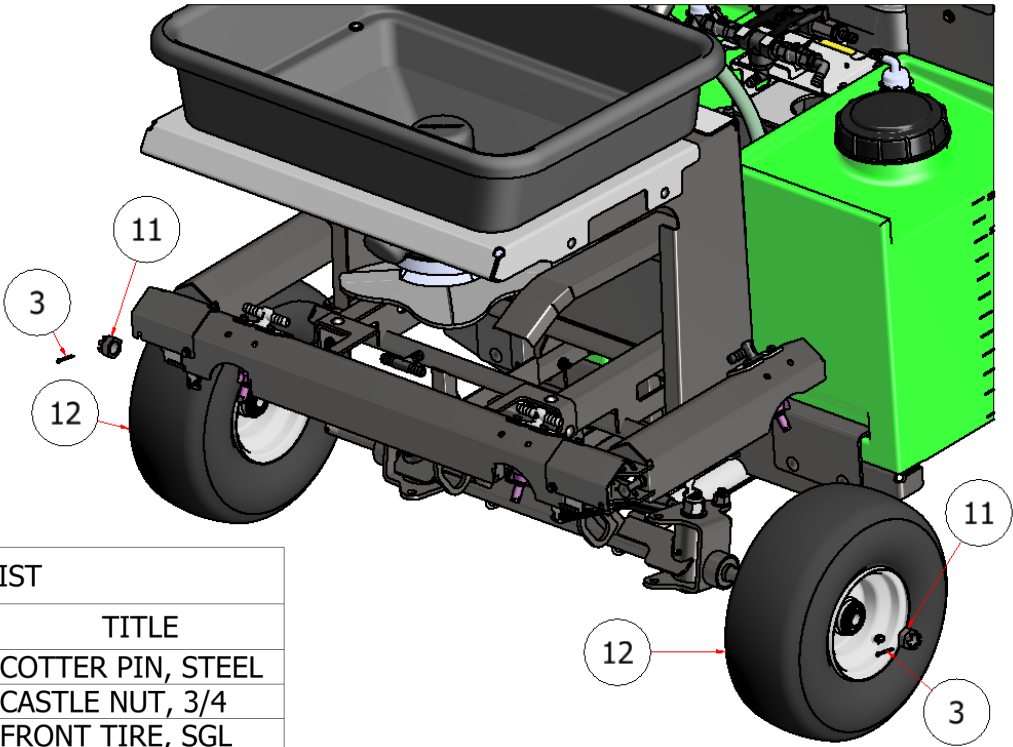

FINAL ASSEMBLY

DRAWING NO. SGLEV-006 REV. 1

STEELGREEN MANUFACTURING™

PARTS LIST			
ITEM	QTY	PART NUMBER	TITLE
1	6	HFSSC-31350	HEX BOLT, 5/16" X 1/2" SS

PARTS LIST			
ITEM	QTY	PART NUMBER	TITLE
2	8	T90317	LUG NUT
13	2	T90022	REAR TIRE, SGL

PARTS LIST			
ITEM	QTY	PART NUMBER	TITLE
5	6	HFNCS-375S	HEX FLANGE NUT, 3/8
6	6	CB-38175SS	CARRIAGE BOLT, 3/8" X 1-3/4" SS

PARTS LIST			
ITEM	QTY	PART NUMBER	TITLE
14	1	HFNCS-10S	HEX FLANGE NUT, #10

PARTS LIST			
ITEM	QTY	PART NUMBER	TITLE
9	4	HFNCS-516S	HEX FLANGE NUT, 5/16
10	4	CB-51634	CARRIAGE BOLT, SS - 5/16-18 x 3/4

PARTS LIST			
ITEM	QTY	PART NUMBER	TITLE
3	2	CPSS 532X112	COTTER PIN, STEEL
11	2	SHJNSS-3410	CASTLE NUT, 3/4
12	2	T90018	FRONT TIRE, SGL

PARTS LIST			
ITEM	QTY	PART NUMBER	TITLE
4	1	PP27-002	BELLY SHIELD, SGL
7	4	HFSSC-1475	HEX FLANGE BOLT, 1/4 X 3/4
8	4	FWSS-14	FLAT WASHER, SS - 1/4