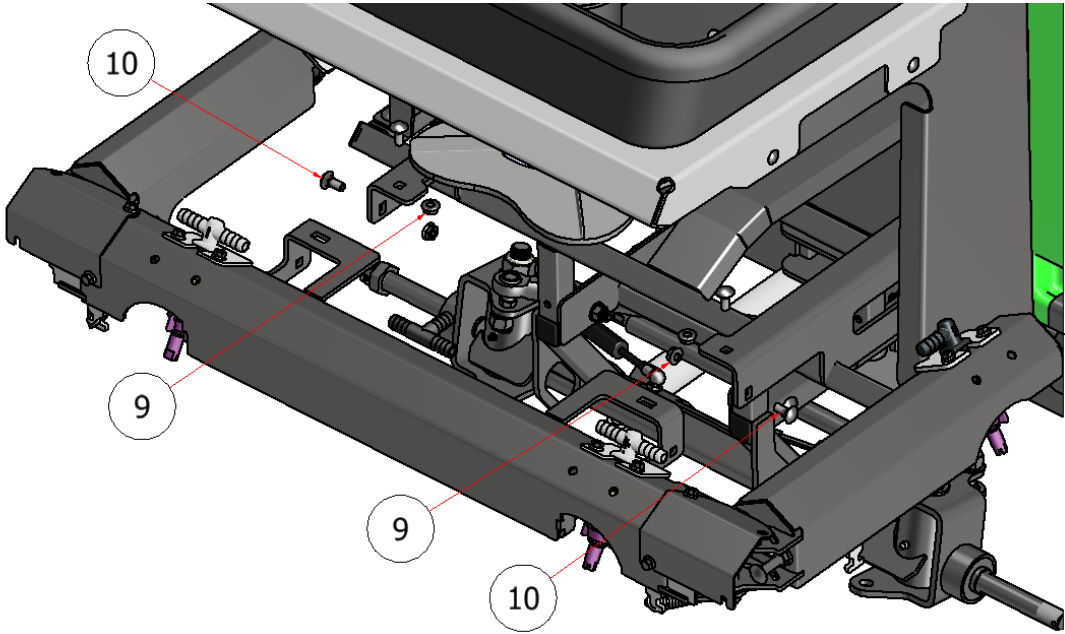

FINAL ASSEMBLY

DRAWING NO. SGLEV-006 REV. 1

STEELGREEN MANUFACTURING™

PARTS LIST			
ITEM	QTY	PART NUMBER	TITLE
1	6	HFSSC-31350	HEX BOLT, 5/16" X 1/2" SS

PARTS LIST			
ITEM	QTY	PART NUMBER	TITLE
2	8	T90317	LUG NUT
13	2	T90022	REAR TIRE, SGL

PARTS LIST			
ITEM	QTY	PART NUMBER	TITLE
5	6	HFNCS-375S	HEX FLANGE NUT, 3/8
6	6	CB-38175SS	CARRIAGE BOLT, 3/8" X 1-3/4" SS

PARTS LIST			
ITEM	QTY	PART NUMBER	TITLE
14	1	HFNCS-10S	HEX FLANGE NUT, #10

PARTS LIST			
ITEM	QTY	PART NUMBER	TITLE
9	4	HFNCS-516S	HEX FLANGE NUT, 5/16
10	4	CB-51634	CARRIAGE BOLT, SS - 5/16-18 x 3/4

PARTS LIST			
ITEM	QTY	PART NUMBER	TITLE
3	2	CPSS 532X112	COTTER PIN, STEEL
11	2	SHJNSS-3410	CASTLE NUT, 3/4
12	2	T90018	FRONT TIRE, SGL

PARTS LIST			
ITEM	QTY	PART NUMBER	TITLE
4	1	PP27-002	BELLY SHIELD, SGL
7	4	HFSSC-1475	HEX FLANGE BOLT, 1/4 X 3/4
8	4	FWSS-14	FLAT WASHER, SS - 1/4