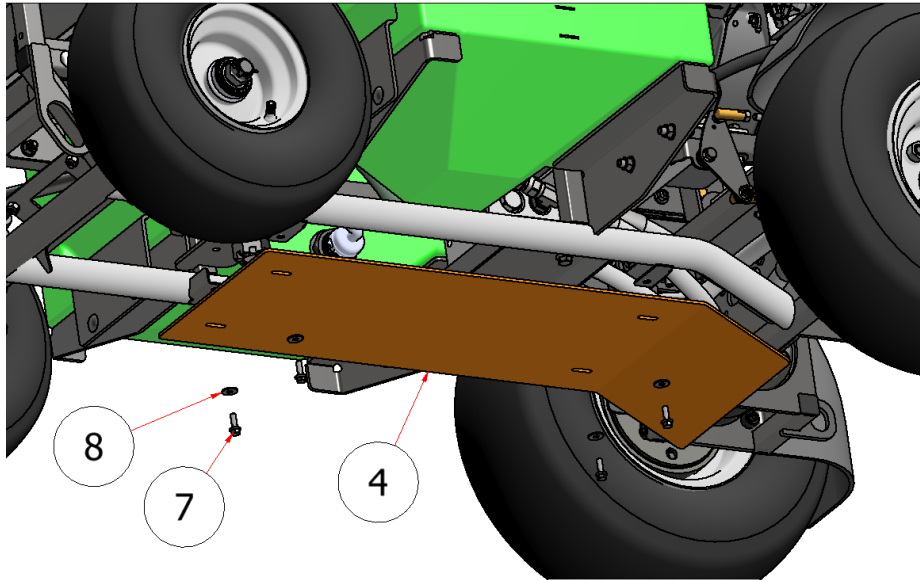

FINAL ASSEMBLY

DRAWING NO. SGLEV-006 REV. 1

STEELGREEN MANUFACTURING™

PARTS LIST			
ITEM	QTY	PART NUMBER	TITLE
1	6	HFSSC-31350	HEX BOLT, 5/16" X 1/2" SS

PARTS LIST			
ITEM	QTY	PART NUMBER	TITLE
2	8	T90317	LUG NUT
13	2	T90022	REAR TIRE, SGL

PARTS LIST			
ITEM	QTY	PART NUMBER	TITLE
5	6	HFNCS-375S	HEX FLANGE NUT, 3/8
6	6	CB-38175SS	CARRIAGE BOLT, 3/8" X 1-3/4" SS

PARTS LIST			
ITEM	QTY	PART NUMBER	TITLE
14	1	HFNCS-10S	HEX FLANGE NUT, #10

PARTS LIST			
ITEM	QTY	PART NUMBER	TITLE
9	4	HFNCS-516S	HEX FLANGE NUT, 5/16
10	4	CB-51634	CARRIAGE BOLT, SS - 5/16-18 x 3/4

PARTS LIST			
ITEM	QTY	PART NUMBER	TITLE
3	2	CPSS 532X112	COTTER PIN, STEEL
11	2	SHJNSS-3410	CASTLE NUT, 3/4
12	2	T90018	FRONT TIRE, SGL

PARTS LIST			
ITEM	QTY	PART NUMBER	TITLE
4	1	PP27-002	BELLY SHIELD, SGL
7	4	HFSSC-1475	HEX FLANGE BOLT, 1/4 X 3/4
8	4	FWSS-14	FLAT WASHER, SS - 1/4