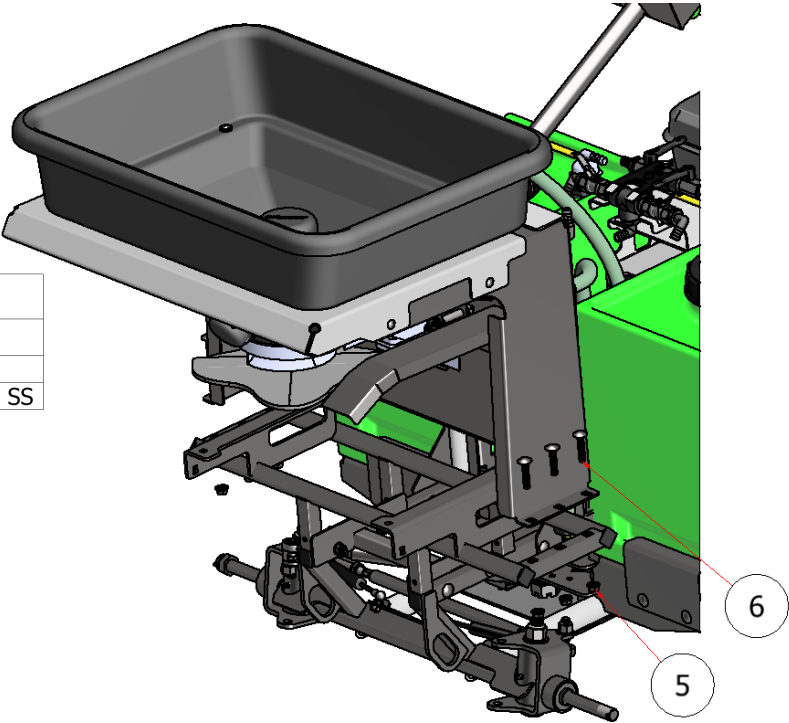

FINAL ASSEMBLY

DRAWING NO. SGLEV-006 REV. 1

STEELGREEN MANUFACTURING™

PARTS LIST			
ITEM	QTY	PART NUMBER	TITLE
1	6	HFSSC-31350	HEX BOLT, 5/16" X 1/2" SS

PARTS LIST			
ITEM	QTY	PART NUMBER	TITLE
2	8	T90317	LUG NUT
13	2	T90022	REAR TIRE, SGL

PARTS LIST			
ITEM	QTY	PART NUMBER	TITLE
5	6	HFNCS-375S	HEX FLANGE NUT, 3/8
6	6	CB-38175SS	CARRIAGE BOLT, 3/8" X 1-3/4" SS

PARTS LIST			
ITEM	QTY	PART NUMBER	TITLE
14	1	HFNCS-10S	HEX FLANGE NUT, #10

PARTS LIST			
ITEM	QTY	PART NUMBER	TITLE
9	4	HFNCS-516S	HEX FLANGE NUT, 5/16
10	4	CB-51634	CARRIAGE BOLT, SS - 5/16-18 x 3/4

PARTS LIST			
ITEM	QTY	PART NUMBER	TITLE
3	2	CPSS 532X112	COTTER PIN, STEEL
11	2	SHJNSS-3410	CASTLE NUT, 3/4
12	2	T90018	FRONT TIRE, SGL

PARTS LIST			
ITEM	QTY	PART NUMBER	TITLE
4	1	PP27-002	BELLY SHIELD, SGL
7	4	HFSSC-1475	HEX FLANGE BOLT, 1/4 X 3/4
8	4	FWSS-14	FLAT WASHER, SS - 1/4