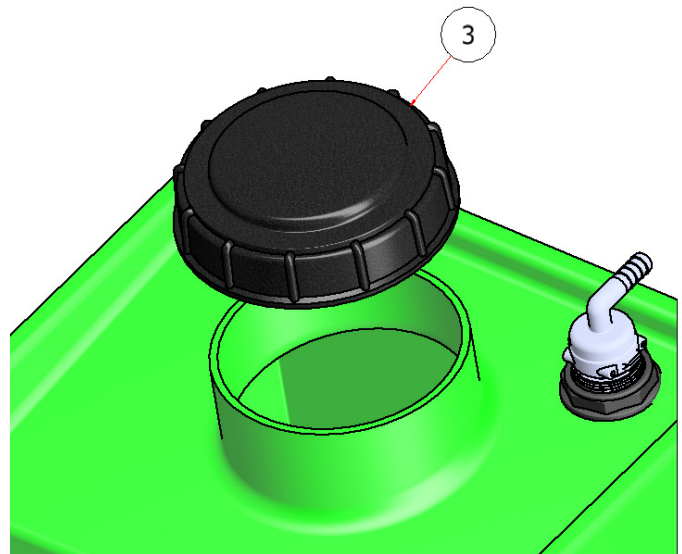

FLUID TANKS ASSEMBLY

DRAWING NO. SGLEV-008 REV. 1

STEELGREEN MANUFACTURING

PARTS LIST			
ITEM	QTY	PART NUMBER	TITLE
1	1	PM10012-8	FLUID TANK, 12 GAL., SGL
2	2	K3012V12	BULKHEAD, 1/2" QC BARB

PARTS LIST			
ITEM	QTY	PART NUMBER	TITLE
3	1	S51243	CAP, TANK

PARTS LIST			
ITEM	QTY	PART NUMBER	TITLE
4	1	S52029	BARB, 3/4 MPT x 3/4 BARB 90