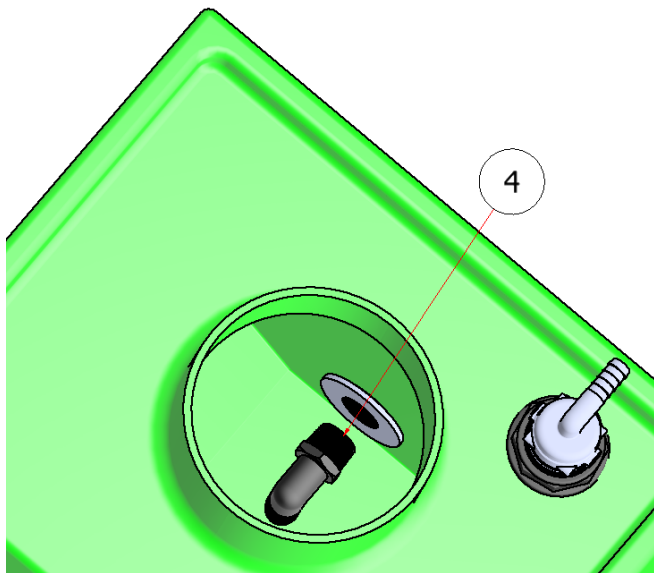

FLUID TANKS ASSEMBLY

DRAWING NO. SGLEV-008 REV. 1

STEELGREEN MANUFACTURING

PARTS LIST			
ITEM	QTY	PART NUMBER	TITLE
1	1	PM10012-8	FLUID TANK, 12 GAL., SGL
2	2	K3012V12	BULKHEAD, 1/2" QC BARB

PARTS LIST			
ITEM	QTY	PART NUMBER	TITLE
3	1	S51243	CAP, TANK

PARTS LIST			
ITEM	QTY	PART NUMBER	TITLE
4	1	S52029	BARB, 3/4 MPT x 3/4 BARB 90