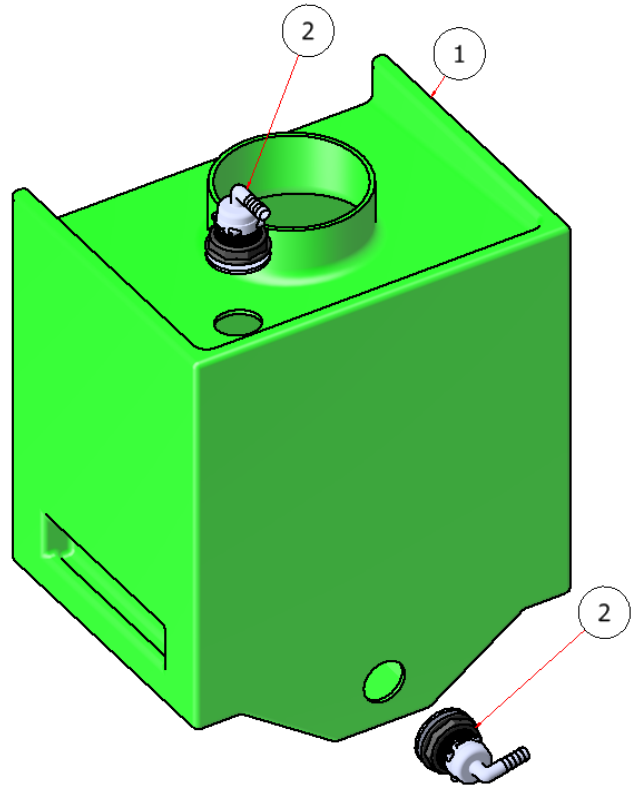

FLUID TANKS ASSEMBLY

DRAWING NO. SGLEV-008 REV. 1

STEELGREEN MANUFACTURING

PARTS LIST			
ITEM	QTY	PART NUMBER	TITLE
1	1	PM10012-8	FLUID TANK, 12 GAL., SGL
2	2	K3012V12	BULKHEAD, 1/2" QC BARB

PARTS LIST			
ITEM	QTY	PART NUMBER	TITLE
3	1	S51243	CAP, TANK

PARTS LIST			
ITEM	QTY	PART NUMBER	TITLE
4	1	S52029	BARB, 3/4 MPT x 3/4 BARB 90