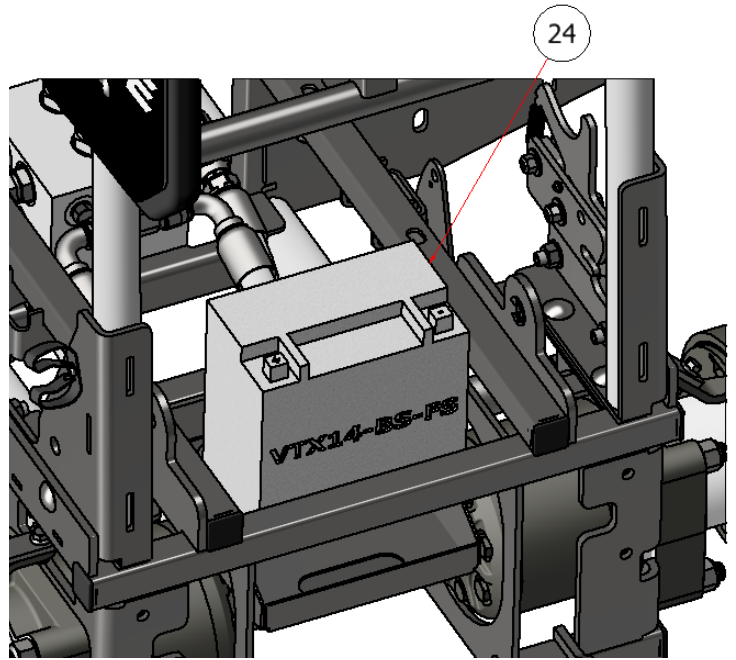

# FRAME & ENGINE ASSEMBLY

DRAWING NO. SGLEV-004 REV. 1

PARTS LIST			
ITEM	QTY	PART NUMBER	TITLE
7	4	C60305	STEERING ROD END, THREAD & BALL ASSY.
8	4	C60306	STEERING ROD END, THREAD & BALL ASSY.
9	4	R31016	THREADED ROD, PARKING BRAKE
19	8	HNSS-516	HEX NUT, 5/16

PARTS LIST			
ITEM	QTY	PART NUMBER	TITLE
10	16	HFNCS-516S	HEX FLANGE NUT, 5/16

PARTS LIST			
ITEM	QTY	PART NUMBER	TITLE
4	6	CB-381SS	CARRIAGE BOLT, SS - 3/8-16 x 1
5	8	HFNCS-375S	HEX FLANGE NUT, 3/8
6	2	CB-38114	CARRIAGE BOLT, SS - 3/8 X 1-1/4

PARTS LIST			
ITEM	QTY	PART NUMBER	TITLE
24	1	E40009	BATTERY, HARRIS

PARTS LIST			
ITEM	QTY	PART NUMBER	TITLE
11	2	C60343	CLEVIS PIN, 1/2" X 3.4"
12	2	ECSS-050	E-CLIP, 1/2"

PARTS LIST			
ITEM	QTY	PART NUMBER	TITLE
10	16	HFNCS-516S	HEX FLANGE NUT, 5/16

PARTS LIST			
ITEM	QTY	PART NUMBER	TITLE
2	4	HFSSC-38175	HEX BOLT, 3/8 X 1.75
3	4	SSNNC-38	NYLOCK, SS - 3/8-16
14	4	FWSS-38	FLAT WASHER, SS - 3/8

44

PARTS LIST

ITEM	QTY	PART NUMBER	TITLE
44	1	E40301	MODULE, RAZOR TRACKER