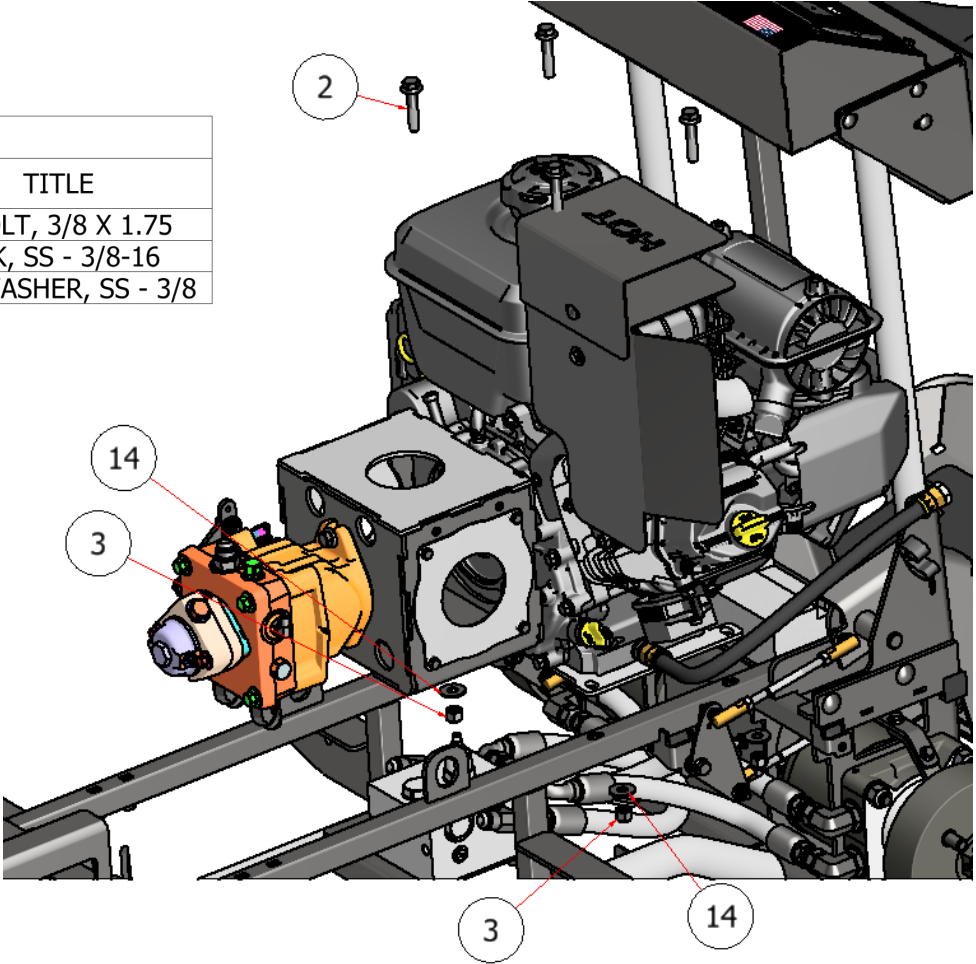

# FRAME & ENGINE ASSEMBLY

DRAWING NO. SGLEV-004 REV. 1

PARTS LIST			
ITEM	QTY	PART NUMBER	TITLE
7	4	C60305	STEERING ROD END, THREAD & BALL ASSY.
8	4	C60306	STEERING ROD END, THREAD & BALL ASSY.
9	4	R31016	THREADED ROD, PARKING BRAKE
19	8	HNSS-516	HEX NUT, 5/16

PARTS LIST			
ITEM	QTY	PART NUMBER	TITLE
24	1	E40009	BATTERY, HARRIS

PARTS LIST			
ITEM	QTY	PART NUMBER	TITLE
11	2	C60343	CLEVIS PIN, 1/2" X 3.4"
12	2	ECSS-050	E-CLIP, 1/2"

PARTS LIST			
ITEM	QTY	PART NUMBER	TITLE
10	16	HFNCS-516S	HEX FLANGE NUT, 5/16

PARTS LIST			
ITEM	QTY	PART NUMBER	TITLE
2	4	HFSSC-38175	HEX BOLT, 3/8 X 1.75
3	4	SSNNC-38	NYLOCK, SS - 3/8-16
14	4	FWSS-38	FLAT WASHER, SS - 3/8

44

PARTS LIST

ITEM	QTY	PART NUMBER	TITLE
44	1	E40301	MODULE, RAZOR TRACKER

### PARTS LIST

ITEM	QTY	PART NUMBER	TITLE
10	16	HFNCS-516S	HEX FLANGE NUT, 5/16
23	8	CB-516175SS	CARRIAGE BOLT, 5/16-18 X 1-3/4" SS