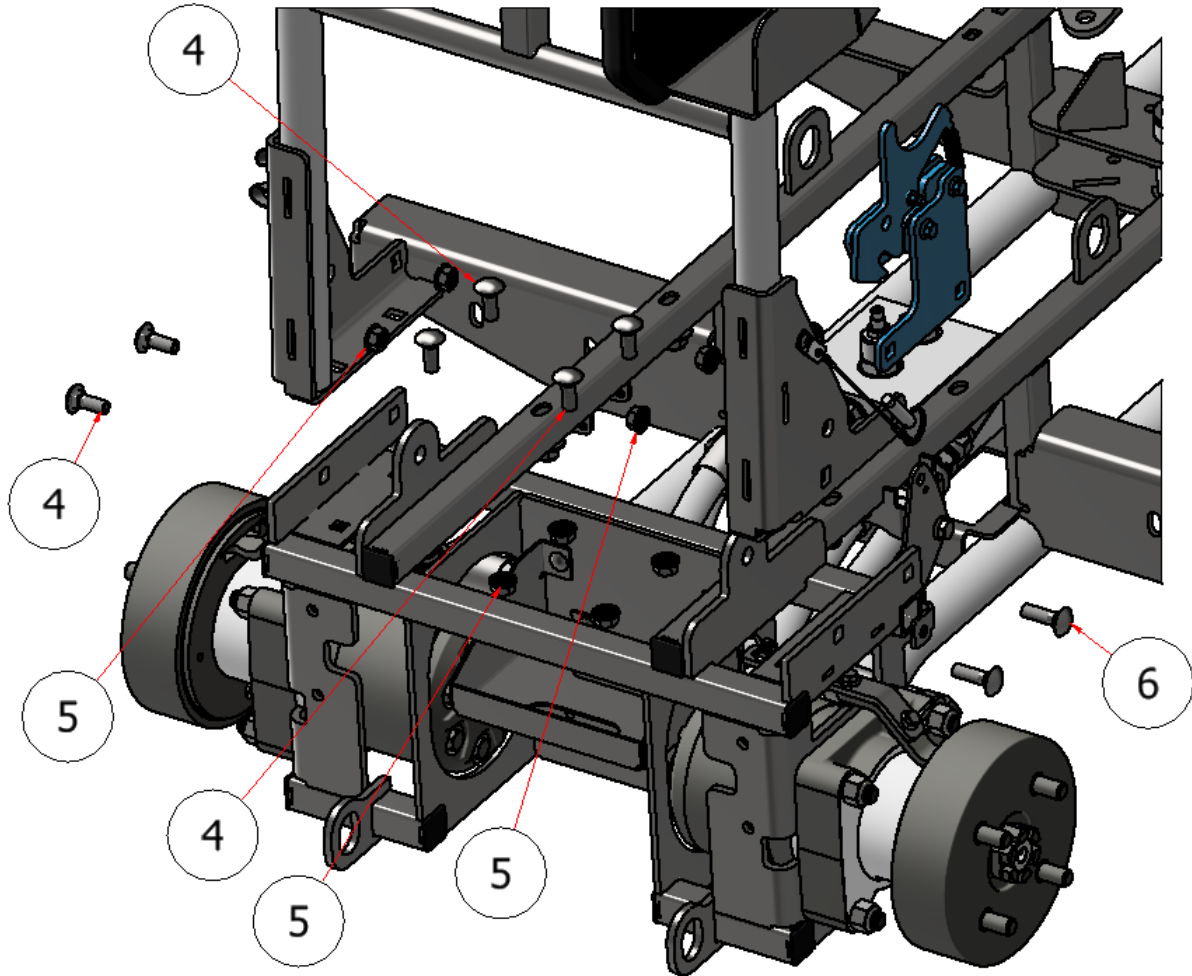

# FRAME & ENGINE ASSEMBLY

DRAWING NO. SGLEV-004 REV. 1

PARTS LIST			
ITEM	QTY	PART NUMBER	TITLE
7	4	C60305	STEERING ROD END, THREAD & BALL ASSY.
8	4	C60306	STEERING ROD END, THREAD & BALL ASSY.
9	4	R31016	THREADED ROD, PARKING BRAKE
19	8	HNSS-516	HEX NUT, 5/16

PARTS LIST			
ITEM	QTY	PART NUMBER	TITLE
10	16	HFNCS-516S	HEX FLANGE NUT, 5/16

PARTS LIST			
ITEM	QTY	PART NUMBER	TITLE
4	6	CB-381SS	CARRIAGE BOLT, SS - 3/8-16 x 1
5	8	HFNCS-375S	HEX FLANGE NUT, 3/8
6	2	CB-38114	CARRIAGE BOLT, SS - 3/8 X 1-1/4

PARTS LIST			
ITEM	QTY	PART NUMBER	TITLE
24	1	E40009	BATTERY, HARRIS

PARTS LIST			
ITEM	QTY	PART NUMBER	TITLE
11	2	C60343	CLEVIS PIN, 1/2" X 3.4"
12	2	ECSS-050	E-CLIP, 1/2"

PARTS LIST			
ITEM	QTY	PART NUMBER	TITLE
10	16	HFNCS-516S	HEX FLANGE NUT, 5/16

PARTS LIST			
ITEM	QTY	PART NUMBER	TITLE
2	4	HFSSC-38175	HEX BOLT, 3/8 X 1.75
3	4	SSNNC-38	NYLOCK, SS - 3/8-16
14	4	FWSS-38	FLAT WASHER, SS - 3/8

44

PARTS LIST

ITEM	QTY	PART NUMBER	TITLE
44	1	E40301	MODULE, RAZOR TRACKER