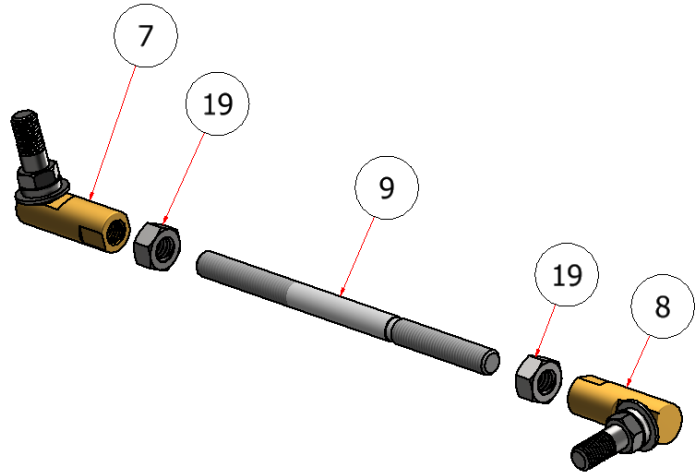

# FRAME & ENGINE ASSEMBLY

DRAWING NO. SGLEV-004 REV. 1

PARTS LIST			
ITEM	QTY	PART NUMBER	TITLE
7	4	C60305	STEERING ROD END, THREAD & BALL ASSY.
8	4	C60306	STEERING ROD END, THREAD & BALL ASSY.
9	4	R31016	THREADED ROD, PARKING BRAKE
19	8	HNSS-516	HEX NUT, 5/16

PARTS LIST			
ITEM	QTY	PART NUMBER	TITLE
10	16	HFNCS-516S	HEX FLANGE NUT, 5/16

PARTS LIST			
ITEM	QTY	PART NUMBER	TITLE
4	6	CB-381SS	CARRIAGE BOLT, SS - 3/8-16 x 1
5	8	HFNCS-375S	HEX FLANGE NUT, 3/8
6	2	CB-38114	CARRIAGE BOLT, SS - 3/8 X 1-1/4

PARTS LIST			
ITEM	QTY	PART NUMBER	TITLE
24	1	E40009	BATTERY, HARRIS

PARTS LIST			
ITEM	QTY	PART NUMBER	TITLE
11	2	C60343	CLEVIS PIN, 1/2" X 3.4"
12	2	ECSS-050	E-CLIP, 1/2"

PARTS LIST			
ITEM	QTY	PART NUMBER	TITLE
10	16	HFNCS-516S	HEX FLANGE NUT, 5/16

PARTS LIST			
ITEM	QTY	PART NUMBER	TITLE
2	4	HFSSC-38175	HEX BOLT, 3/8 X 1.75
3	4	SSNNC-38	NYLOCK, SS - 3/8-16
14	4	FWSS-38	FLAT WASHER, SS - 3/8

44

PARTS LIST

ITEM	QTY	PART NUMBER	TITLE
44	1	E40301	MODULE, RAZOR TRACKER