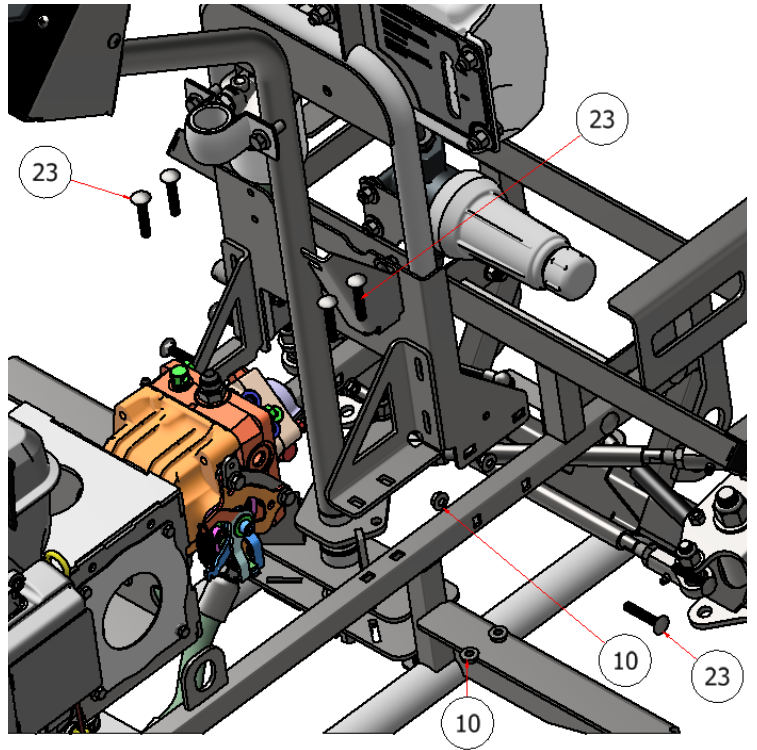

PARTS LIST			
ITEM	QTY	PART NUMBER	TITLE
24	1	E40009	BATTERY, HARRIS

PARTS LIST			
ITEM	QTY	PART NUMBER	TITLE
11	2	C60343	CLEVIS PIN, 1/2" X 3.4"
12	2	ECSS-050	E-CLIP, 1/2"

PARTS LIST			
ITEM	QTY	PART NUMBER	TITLE
10	16	HFNCS-516S	HEX FLANGE NUT, 5/16

43

42

PARTS LIST

ITEM	QTY	PART NUMBER	TITLE
42	1	HFSSC-145	HEX FLANGE BOLT, SS - 1/4-20 x 1/2
43	1	HFNSC-14S	HEX NUT, 1/4

PARTS LIST			
ITEM	QTY	PART NUMBER	TITLE
20	2	SHIM-1	FLAT WASHER, SS - 1
21	1	T90313	NUT, SPINDLE
22	1	CPSS 532X112	COTTER PIN, STEEL

PARTS LIST			
ITEM	QTY	PART NUMBER	TITLE
1	1	SSNC-12	NYLOCK, SS - 1/2-13
13	1	FWSS-12	FLAT WASHER SAE, SS - 1/2

### PARTS LIST

ITEM	QTY	PART NUMBER	TITLE
10	16	HFNCS-516S	HEX FLANGE NUT, 5/16
23	8	CB-516175SS	CARRIAGE BOLT, 5/16-18 X 1-3/4" SS