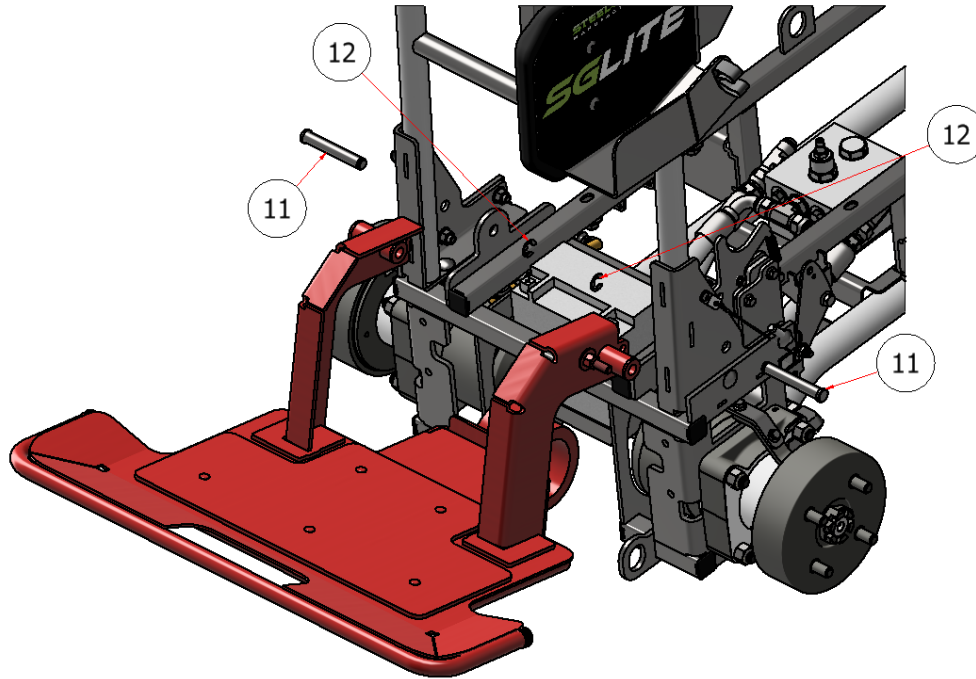

# FRAME & ENGINE ASSEMBLY

DRAWING NO. SGLEV-004 REV. 1

PARTS LIST			
ITEM	QTY	PART NUMBER	TITLE
7	4	C60305	STEERING ROD END, THREAD & BALL ASSY.
8	4	C60306	STEERING ROD END, THREAD & BALL ASSY.
9	4	R31016	THREADED ROD, PARKING BRAKE
19	8	HNSS-516	HEX NUT, 5/16

PARTS LIST			
ITEM	QTY	PART NUMBER	TITLE
10	16	HFNCS-516S	HEX FLANGE NUT, 5/16

PARTS LIST			
ITEM	QTY	PART NUMBER	TITLE
4	6	CB-381SS	CARRIAGE BOLT, SS - 3/8-16 x 1
5	8	HFNCS-375S	HEX FLANGE NUT, 3/8
6	2	CB-38114	CARRIAGE BOLT, SS - 3/8 X 1-1/4

PARTS LIST			
ITEM	QTY	PART NUMBER	TITLE
24	1	E40009	BATTERY, HARRIS

PARTS LIST			
ITEM	QTY	PART NUMBER	TITLE
11	2	C60343	CLEVIS PIN, 1/2" X 3.4"
12	2	ECSS-050	E-CLIP, 1/2"

PARTS LIST			
ITEM	QTY	PART NUMBER	TITLE
10	16	HFNCS-516S	HEX FLANGE NUT, 5/16

PARTS LIST			
ITEM	QTY	PART NUMBER	TITLE
2	4	HFSSC-38175	HEX BOLT, 3/8 X 1.75
3	4	SSNNC-38	NYLOCK, SS - 3/8-16
14	4	FWSS-38	FLAT WASHER, SS - 3/8

44

PARTS LIST

ITEM	QTY	PART NUMBER	TITLE
44	1	E40301	MODULE, RAZOR TRACKER