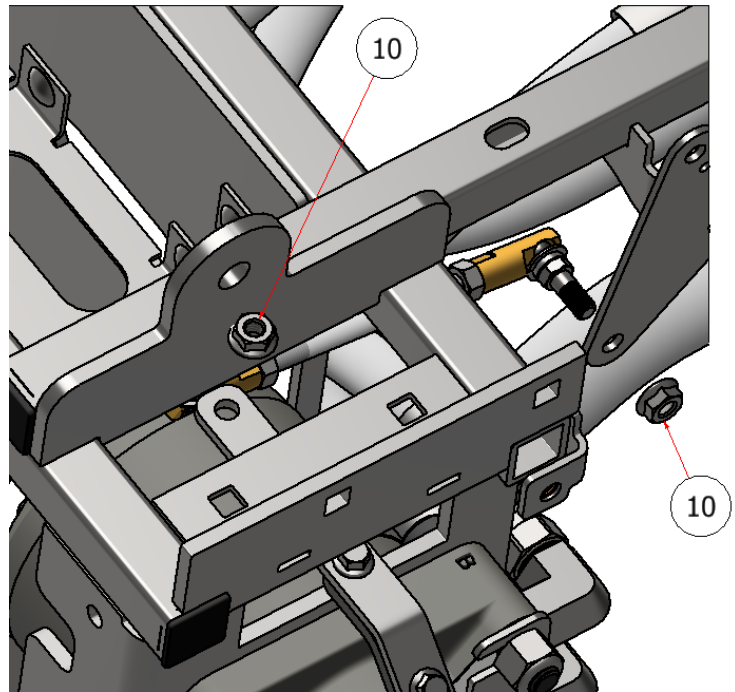

# FRAME & ENGINE ASSEMBLY

DRAWING NO. SGLEV-004 REV. 1

PARTS LIST			
ITEM	QTY	PART NUMBER	TITLE
7	4	C60305	STEERING ROD END, THREAD & BALL ASSY.
8	4	C60306	STEERING ROD END, THREAD & BALL ASSY.
9	4	R31016	THREADED ROD, PARKING BRAKE
19	8	HNSS-516	HEX NUT, 5/16

PARTS LIST			
ITEM	QTY	PART NUMBER	TITLE
10	16	HFNCS-516S	HEX FLANGE NUT, 5/16

PARTS LIST			
ITEM	QTY	PART NUMBER	TITLE
4	6	CB-381SS	CARRIAGE BOLT, SS - 3/8-16 x 1
5	8	HFNCS-375S	HEX FLANGE NUT, 3/8
6	2	CB-38114	CARRIAGE BOLT, SS - 3/8 X 1-1/4

PARTS LIST			
ITEM	QTY	PART NUMBER	TITLE
24	1	E40009	BATTERY, HARRIS

PARTS LIST			
ITEM	QTY	PART NUMBER	TITLE
11	2	C60343	CLEVIS PIN, 1/2" X 3.4"
12	2	ECSS-050	E-CLIP, 1/2"

PARTS LIST			
ITEM	QTY	PART NUMBER	TITLE
10	16	HFNCS-516S	HEX FLANGE NUT, 5/16

PARTS LIST			
ITEM	QTY	PART NUMBER	TITLE
2	4	HFSSC-38175	HEX BOLT, 3/8 X 1.75
3	4	SSNNC-38	NYLOCK, SS - 3/8-16
14	4	FWSS-38	FLAT WASHER, SS - 3/8

44

PARTS LIST

ITEM	QTY	PART NUMBER	TITLE
44	1	E40301	MODULE, RAZOR TRACKER