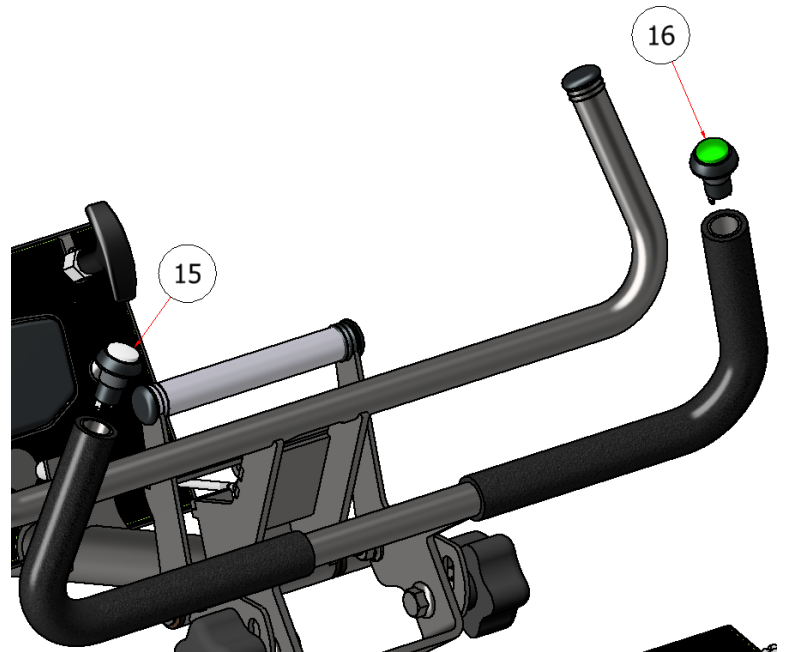

PARTS LIST			
ITEM	QTY	PART NUMBER	TITLE
24	1	E40009	BATTERY, HARRIS

PARTS LIST			
ITEM	QTY	PART NUMBER	TITLE
11	2	C60343	CLEVIS PIN, 1/2" X 3.4"
12	2	ECSS-050	E-CLIP, 1/2"

PARTS LIST			
ITEM	QTY	PART NUMBER	TITLE
10	16	HFNCS-516S	HEX FLANGE NUT, 5/16

PARTS LIST			
ITEM	QTY	PART NUMBER	TITLE
2	4	HFSSC-38175	HEX BOLT, 3/8 X 1.75
3	4	SSNNC-38	NYLOCK, SS - 3/8-16
14	4	FWSS-38	FLAT WASHER, SS - 3/8

44

PARTS LIST

ITEM	QTY	PART NUMBER	TITLE
44	1	E40301	MODULE, RAZOR TRACKER

43

42

PARTS LIST

ITEM	QTY	PART NUMBER	TITLE
42	1	HFSSC-145	HEX FLANGE BOLT, SS - 1/4-20 x 1/2
43	1	HFNSC-14S	HEX NUT, 1/4

PARTS LIST			
ITEM	QTY	PART NUMBER	TITLE
20	2	SHIM-1	FLAT WASHER, SS - 1
21	1	T90313	NUT, SPINDLE
22	1	CPSS 532X112	COTTER PIN, STEEL

### PARTS LIST

ITEM	QTY	PART NUMBER	TITLE
10	16	HFNCS-516S	HEX FLANGE NUT, 5/16
23	8	CB-516175SS	CARRIAGE BOLT, 5/16-18 X 1-3/4" SS