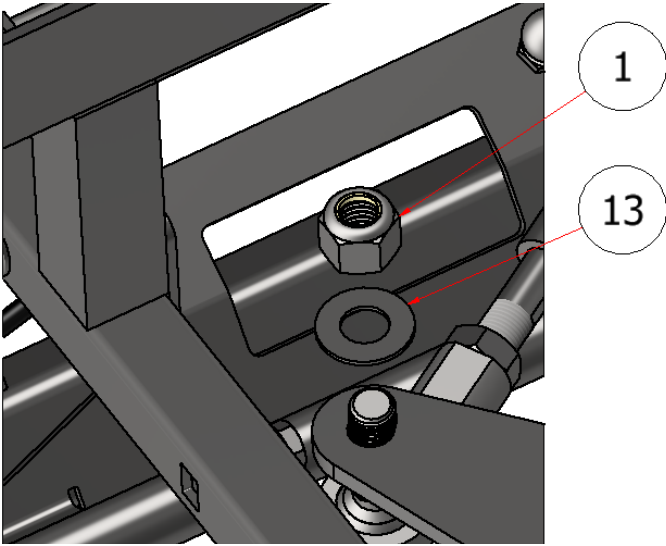

PARTS LIST			
ITEM	QTY	PART NUMBER	TITLE
1	1	SSNC-12	NYLOCK, SS - 1/2-13
13	1	FWSS-12	FLAT WASHER SAE, SS - 1/2