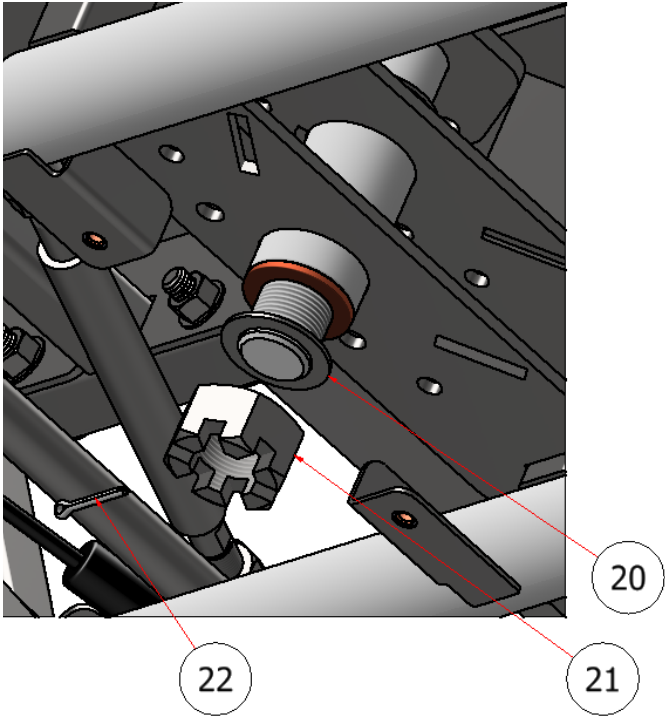

PARTS LIST			
ITEM	QTY	PART NUMBER	TITLE
24	1	E40009	BATTERY, HARRIS

PARTS LIST			
ITEM	QTY	PART NUMBER	TITLE
11	2	C60343	CLEVIS PIN, 1/2" X 3.4"
12	2	ECSS-050	E-CLIP, 1/2"

PARTS LIST			
ITEM	QTY	PART NUMBER	TITLE
10	16	HFNCS-516S	HEX FLANGE NUT, 5/16

PARTS LIST			
ITEM	QTY	PART NUMBER	TITLE
2	4	HFSSC-38175	HEX BOLT, 3/8 X 1.75
3	4	SSNNC-38	NYLOCK, SS - 3/8-16
14	4	FWSS-38	FLAT WASHER, SS - 3/8

44

PARTS LIST

ITEM	QTY	PART NUMBER	TITLE
44	1	E40301	MODULE, RAZOR TRACKER

43

42

PARTS LIST

ITEM	QTY	PART NUMBER	TITLE
42	1	HFSSC-145	HEX FLANGE BOLT, SS - 1/4-20 x 1/2
43	1	HFNSC-14S	HEX NUT, 1/4

PARTS LIST			
ITEM	QTY	PART NUMBER	TITLE
20	2	SHIM-1	FLAT WASHER, SS - 1
21	1	T90313	NUT, SPINDLE
22	1	CPSS 532X112	COTTER PIN, STEEL

### PARTS LIST

ITEM	QTY	PART NUMBER	TITLE
10	16	HFNCS-516S	HEX FLANGE NUT, 5/16
23	8	CB-516175SS	CARRIAGE BOLT, 5/16-18 X 1-3/4" SS