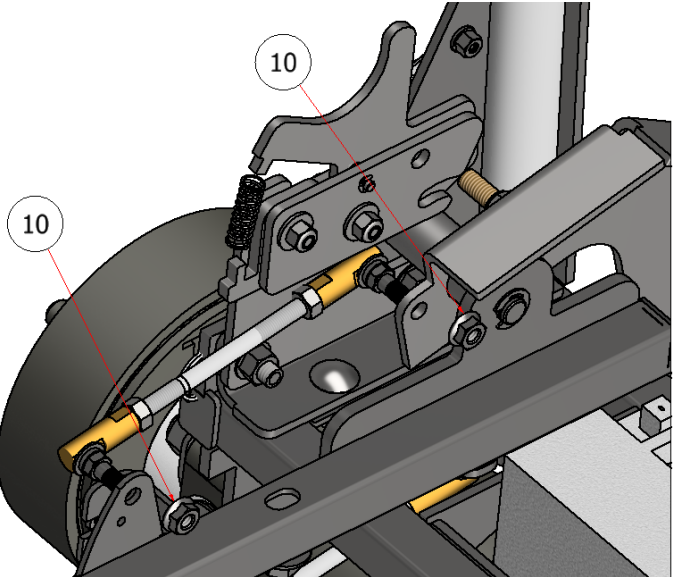

# FRAME & ENGINE ASSEMBLY

DRAWING NO. SGLEV-004 REV. 1

PARTS LIST			
ITEM	QTY	PART NUMBER	TITLE
7	4	C60305	STEERING ROD END, THREAD & BALL ASSY.
8	4	C60306	STEERING ROD END, THREAD & BALL ASSY.
9	4	R31016	THREADED ROD, PARKING BRAKE
19	8	HNSS-516	HEX NUT, 5/16

PARTS LIST			
ITEM	QTY	PART NUMBER	TITLE
10	16	HFNCS-516S	HEX FLANGE NUT, 5/16

PARTS LIST			
ITEM	QTY	PART NUMBER	TITLE
4	6	CB-381SS	CARRIAGE BOLT, SS - 3/8-16 x 1
5	8	HFNCS-375S	HEX FLANGE NUT, 3/8
6	2	CB-38114	CARRIAGE BOLT, SS - 3/8 X 1-1/4

PARTS LIST			
ITEM	QTY	PART NUMBER	TITLE
24	1	E40009	BATTERY, HARRIS

PARTS LIST			
ITEM	QTY	PART NUMBER	TITLE
11	2	C60343	CLEVIS PIN, 1/2" X 3.4"
12	2	ECSS-050	E-CLIP, 1/2"

PARTS LIST			
ITEM	QTY	PART NUMBER	TITLE
10	16	HFNCS-516S	HEX FLANGE NUT, 5/16

PARTS LIST			
ITEM	QTY	PART NUMBER	TITLE
2	4	HFSSC-38175	HEX BOLT, 3/8 X 1.75
3	4	SSNNC-38	NYLOCK, SS - 3/8-16
14	4	FWSS-38	FLAT WASHER, SS - 3/8

44

PARTS LIST

ITEM	QTY	PART NUMBER	TITLE
44	1	E40301	MODULE, RAZOR TRACKER