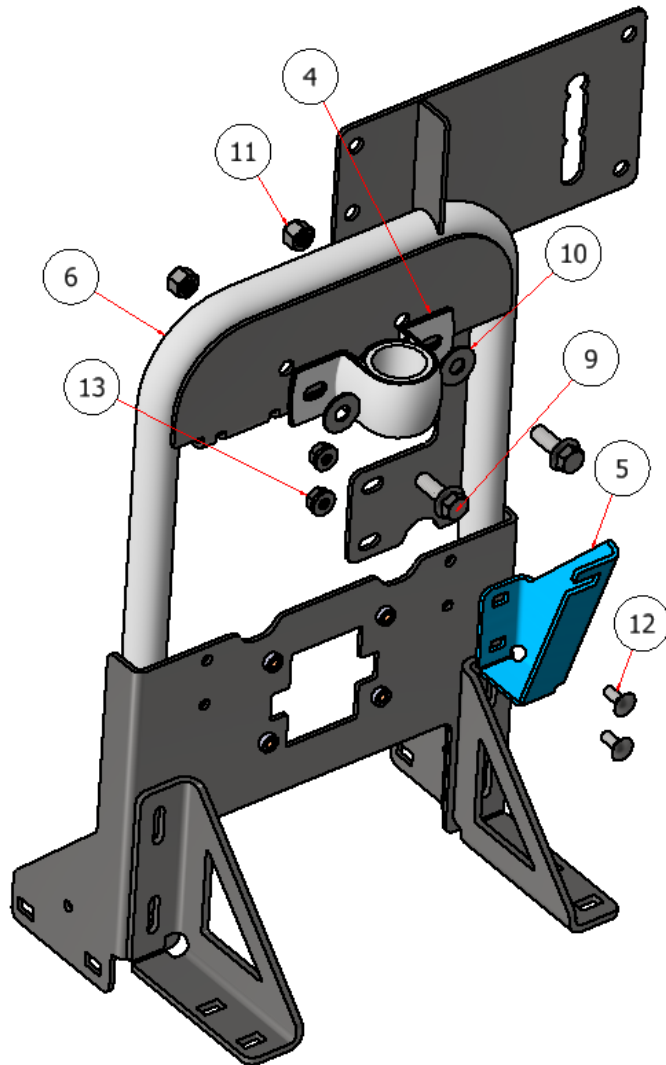

FRONT UPRIGHT SUB-ASSY.

DRAWING NO. SGLEV-017 REV. 1

PARTS LIST			
ITEM	QTY	PART NUMBER	TITLE
4	1	C60388	SLEEVE BEARING
5	1	R27-093	SGL HYDRO THROTTLE CABLE MOUNT
6	1	W27-029	UPRIGHT SUPPORT, SGL
9	6	HFSSC-381	HEX FLANGE BOLT, SS - 3/8-16 x 1
10	6	FWSS-38	FLAT WASHER, SS - 3/8
11	6	SSNNC-38	NYLOCK, SS - 3/8-16
12	2	CB-2563SS	CARRIAGE BOLT, 1/4" X 5/8" SS
13	2	HFNC-25S	HEX FLANGE NUT, 1/4

PARTS LIST			
ITEM	QTY	PART NUMBER	TITLE
17	2	S52028	ELBOW, 3/4 X 1/2 BARB
21	1	S51279-T	STRAINER, 3/4" FITTING

PARTS LIST			
ITEM	QTY	PART NUMBER	TITLE
22	4	FWSS-516	FLAT WASHER, 5/16
23	4	NFW-516B	FLAT WASHER, 5/16, PLASTIC
24	2	HFB 0.313-18X3.75	HEX BOLT, 5/16" X 3-3/4" SS
29	2	SSNC-516	5/16" NUT, NYLOCK

PARTS LIST			
ITEM	QTY	PART NUMBER	TITLE
2	1	H80405	OIL FILTER HOUSING
3	1	H80404	OIL FILTER, HYDRAULIC
8	2	H84019	1/2 M JIC X 3/8 ORB STG.
18	1	H84055	FITTING, 1/2" FJIC X 1/2" MJIC, ELBOW
31	1	H84044	TEE FITTING, 1/2 MJIC X 1/2 FJIC, SWIVEL

PARTS LIST			
ITEM	QTY	PART NUMBER	TITLE
7	2	HFSSC-145	HEX FLANGE BOLT, SS - 1/4-20 x 1/2

PARTS LIST			
ITEM	QTY	PART NUMBER	TITLE
14	1	S53018	TOOL CLIP
15	1	TRPC-1012S	SCREW, PHILLIPS, #10 X 1/2
16	1	HFNCS-10S	HEX FLANGE NUT, #10