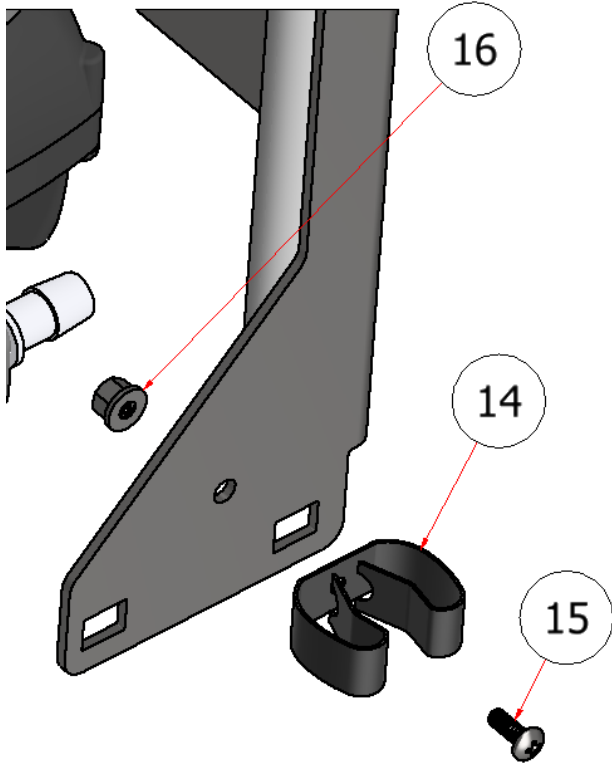

FRONT UPRIGHT SUB-ASSY.

DRAWING NO. SGLEV-017 REV. 1

PARTS LIST			
ITEM	QTY	PART NUMBER	TITLE
4	1	C60388	SLEEVE BEARING
5	1	R27-093	SGL HYDRO THROTTLE CABLE MOUNT
6	1	W27-029	UPRIGHT SUPPORT, SGL
9	6	HFSSC-381	HEX FLANGE BOLT, SS - 3/8-16 x 1
10	6	FWSS-38	FLAT WASHER, SS - 3/8
11	6	SSNNC-38	NYLOCK, SS - 3/8-16
12	2	CB-2563SS	CARRIAGE BOLT, 1/4" X 5/8" SS
13	2	HFNC-25S	HEX FLANGE NUT, 1/4

PARTS LIST			
ITEM	QTY	PART NUMBER	TITLE
17	2	S52028	ELBOW, 3/4 X 1/2 BARB
21	1	S51279-T	STRAINER, 3/4" FITTING

PARTS LIST			
ITEM	QTY	PART NUMBER	TITLE
22	4	FWSS-516	FLAT WASHER, 5/16
23	4	NFW-516B	FLAT WASHER, 5/16, PLASTIC
24	2	HFB 0.313-18X3.75	HEX BOLT, 5/16" X 3-3/4" SS
29	2	SSNC-516	5/16" NUT, NYLOCK

PARTS LIST			
ITEM	QTY	PART NUMBER	TITLE
2	1	H80405	OIL FILTER HOUSING
3	1	H80404	OIL FILTER, HYDRAULIC
8	2	H84019	1/2 M JIC X 3/8 ORB STG.
18	1	H84055	FITTING, 1/2" FJIC X 1/2" MJIC, ELBOW
31	1	H84044	TEE FITTING, 1/2 MJIC X 1/2 FJIC, SWIVEL

PARTS LIST			
ITEM	QTY	PART NUMBER	TITLE
7	2	HFSSC-145	HEX FLANGE BOLT, SS - 1/4-20 x 1/2

PARTS LIST			
ITEM	QTY	PART NUMBER	TITLE
14	1	S53018	TOOL CLIP
15	1	TRPC-1012S	SCREW, PHILLIPS, #10 X 1/2
16	1	HFNCS-10S	HEX FLANGE NUT, #10