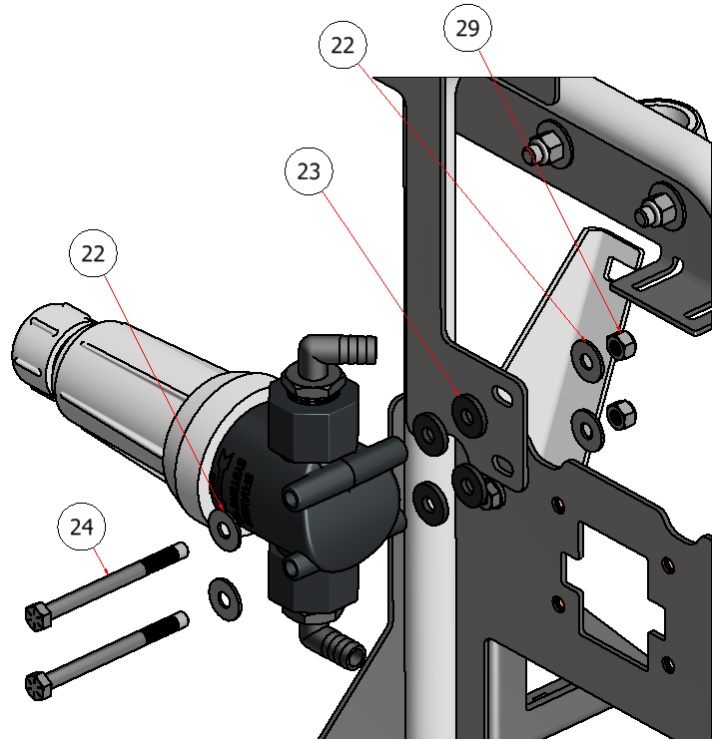

FRONT UPRIGHT SUB-ASSY.

DRAWING NO. SGLEV-017 REV. 1

PARTS LIST			
ITEM	QTY	PART NUMBER	TITLE
4	1	C60388	SLEEVE BEARING
5	1	R27-093	SGL HYDRO THROTTLE CABLE MOUNT
6	1	W27-029	UPRIGHT SUPPORT, SGL
9	6	HFSSC-381	HEX FLANGE BOLT, SS - 3/8-16 x 1
10	6	FWSS-38	FLAT WASHER, SS - 3/8
11	6	SSNNC-38	NYLOCK, SS - 3/8-16
12	2	CB-2563SS	CARRIAGE BOLT, 1/4" X 5/8" SS
13	2	HFNC-25S	HEX FLANGE NUT, 1/4

PARTS LIST			
ITEM	QTY	PART NUMBER	TITLE
17	2	S52028	ELBOW, 3/4 X 1/2 BARB
21	1	S51279-T	STRAINER, 3/4" FITTING

PARTS LIST			
ITEM	QTY	PART NUMBER	TITLE
22	4	FWSS-516	FLAT WASHER, 5/16
23	4	NFW-516B	FLAT WASHER, 5/16, PLASTIC
24	2	HFB 0.313-18X3.75	HEX BOLT, 5/16" X 3-3/4" SS
29	2	SSNC-516	5/16" NUT, NYLOCK

PARTS LIST			
ITEM	QTY	PART NUMBER	TITLE
7	2	HFSSC-145	HEX FLANGE BOLT, SS - 1/4-20 x 1/2

PARTS LIST			
ITEM	QTY	PART NUMBER	TITLE
14	1	S53018	TOOL CLIP
15	1	TRPC-1012S	SCREW, PHILLIPS, #10 X 1/2
16	1	HFNCS-10S	HEX FLANGE NUT, #10

PARTS LIST			
ITEM	QTY	PART NUMBER	TITLE
32	1	C60454	DECAL, HYDRAULIC OIL TANK

PARTS LIST			
ITEM	QTY	PART NUMBER	TITLE
1	1	M10003	HYDRAULIC OIL TANK, 3QT
9	6	HFSSC-381	HEX FLANGE BOLT, SS - 3/8-16 x 1
10	6	FWSS-38	FLAT WASHER, SS - 3/8
11	6	SSNNC-38	NYLOCK, SS - 3/8-16
19	1	M10004	FUEL CAP, VENTED 2.25
30	1	C60203	RUBBER CAP, BLACK 1"