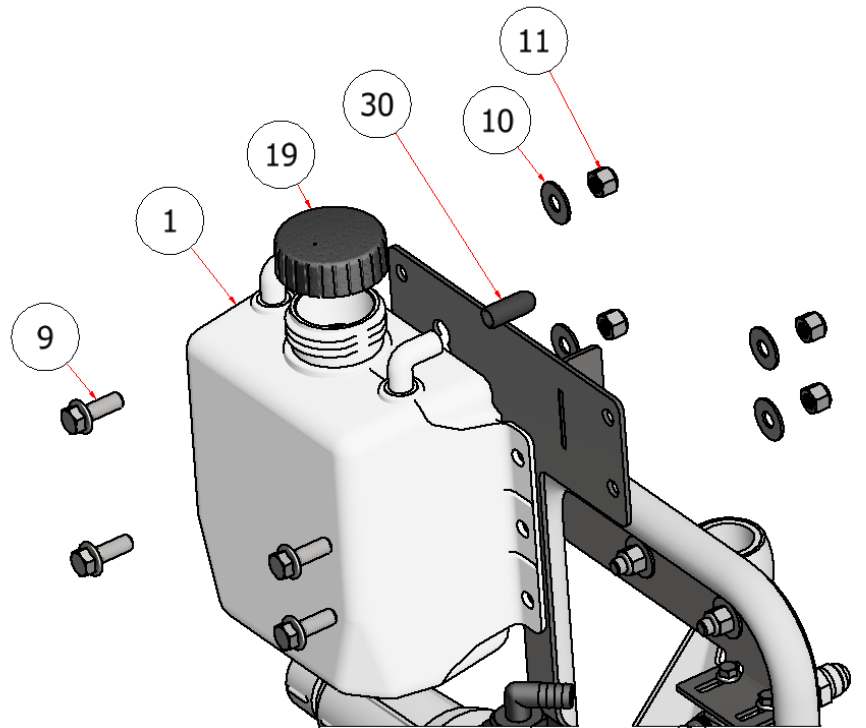

PARTS LIST			
ITEM	QTY	PART NUMBER	TITLE
17	2	S52028	ELBOW, 3/4 X 1/2 BARB
21	1	S51279-T	STRAINER, 3/4" FITTING

PARTS LIST			
ITEM	QTY	PART NUMBER	TITLE
22	4	FWSS-516	FLAT WASHER, 5/16
23	4	NFW-516B	FLAT WASHER, 5/16, PLASTIC
24	2	HFB 0.313-18X3.75	HEX BOLT, 5/16" X 3-3/4" SS
29	2	SSNC-516	5/16" NUT, NYLOCK

PARTS LIST			
ITEM	QTY	PART NUMBER	TITLE
2	1	H80405	OIL FILTER HOUSING
3	1	H80404	OIL FILTER, HYDRAULIC
8	2	H84019	1/2 M JIC X 3/8 ORB STG.
18	1	H84055	FITTING, 1/2" FJIC X 1/2" MJIC, ELBOW
31	1	H84044	TEE FITTING, 1/2 MJIC X 1/2 FJIC, SWIVEL

PARTS LIST			
ITEM	QTY	PART NUMBER	TITLE
7	2	HFSSC-145	HEX FLANGE BOLT, SS - 1/4-20 x 1/2

PARTS LIST			
ITEM	QTY	PART NUMBER	TITLE
14	1	S53018	TOOL CLIP
15	1	TRPC-1012S	SCREW, PHILLIPS, #10 X 1/2
16	1	HFNCS-10S	HEX FLANGE NUT, #10

PARTS LIST			
ITEM	QTY	PART NUMBER	TITLE
32	1	C60454	DECAL, HYDRAULIC OIL TANK

PARTS LIST			
ITEM	QTY	PART NUMBER	TITLE
1	1	M10003	HYDRAULIC OIL TANK, 3QT
9	6	HFSSC-381	HEX FLANGE BOLT, SS - 3/8-16 x 1
10	6	FWSS-38	FLAT WASHER, SS - 3/8
11	6	SSNNC-38	NYLOCK, SS - 3/8-16
19	1	M10004	FUEL CAP, VENTED 2.25
30	1	C60203	RUBBER CAP, BLACK 1"