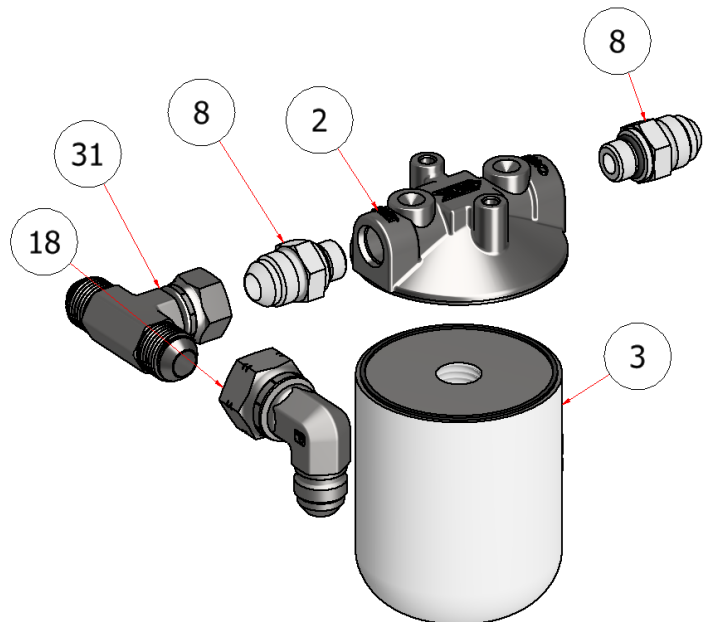

FRONT UPRIGHT SUB-ASSY.

DRAWING NO. SGLEV-017 REV. 1

PARTS LIST			
ITEM	QTY	PART NUMBER	TITLE
4	1	C60388	SLEEVE BEARING
5	1	R27-093	SGL HYDRO THROTTLE CABLE MOUNT
6	1	W27-029	UPRIGHT SUPPORT, SGL
9	6	HFSSC-381	HEX FLANGE BOLT, SS - 3/8-16 x 1
10	6	FWSS-38	FLAT WASHER, SS - 3/8
11	6	SSNNC-38	NYLOCK, SS - 3/8-16
12	2	CB-2563SS	CARRIAGE BOLT, 1/4" X 5/8" SS
13	2	HFNC-25S	HEX FLANGE NUT, 1/4

PARTS LIST			
ITEM	QTY	PART NUMBER	TITLE
17	2	S52028	ELBOW, 3/4 X 1/2 BARB
21	1	S51279-T	STRAINER, 3/4" FITTING

PARTS LIST			
ITEM	QTY	PART NUMBER	TITLE
22	4	FWSS-516	FLAT WASHER, 5/16
23	4	NFW-516B	FLAT WASHER, 5/16, PLASTIC
24	2	HFB 0.313-18X3.75	HEX BOLT, 5/16" X 3-3/4" SS
29	2	SSNC-516	5/16" NUT, NYLOCK

PARTS LIST			
ITEM	QTY	PART NUMBER	TITLE
7	2	HFSSC-145	HEX FLANGE BOLT, SS - 1/4-20 x 1/2

PARTS LIST			
ITEM	QTY	PART NUMBER	TITLE
14	1	S53018	TOOL CLIP
15	1	TRPC-1012S	SCREW, PHILLIPS, #10 X 1/2
16	1	HFNCS-10S	HEX FLANGE NUT, #10

PARTS LIST			
ITEM	QTY	PART NUMBER	TITLE
32	1	C60454	DECAL, HYDRAULIC OIL TANK

PARTS LIST			
ITEM	QTY	PART NUMBER	TITLE
1	1	M10003	HYDRAULIC OIL TANK, 3QT
9	6	HFSSC-381	HEX FLANGE BOLT, SS - 3/8-16 x 1
10	6	FWSS-38	FLAT WASHER, SS - 3/8
11	6	SSNNC-38	NYLOCK, SS - 3/8-16
19	1	M10004	FUEL CAP, VENTED 2.25
30	1	C60203	RUBBER CAP, BLACK 1"