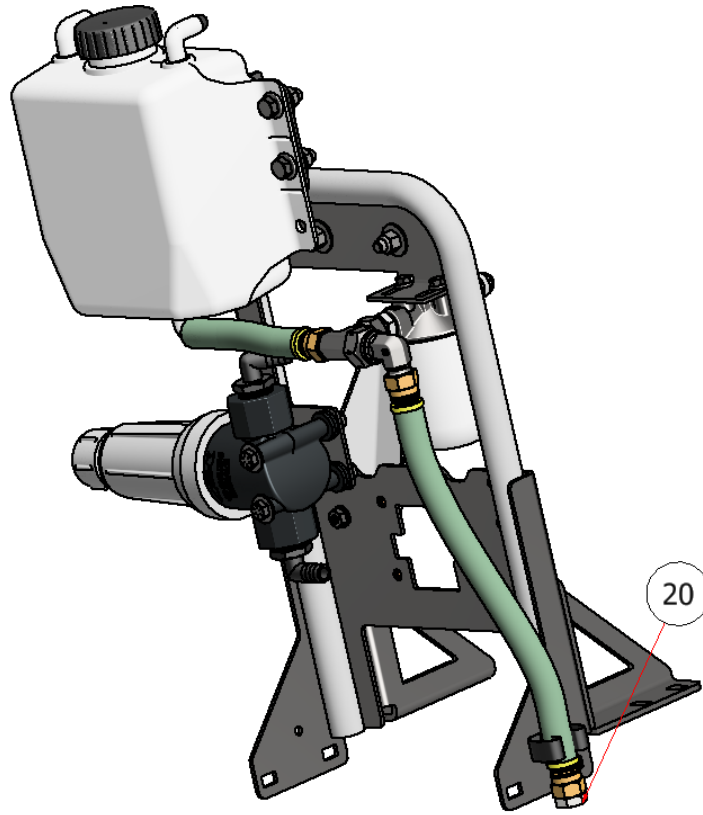

PARTS LIST			
ITEM	QTY	PART NUMBER	TITLE
17	2	S52028	ELBOW, 3/4 X 1/2 BARB
21	1	S51279-T	STRAINER, 3/4" FITTING

PARTS LIST			
ITEM	QTY	PART NUMBER	TITLE
22	4	FWSS-516	FLAT WASHER, 5/16
23	4	NFW-516B	FLAT WASHER, 5/16, PLASTIC
24	2	HFB 0.313-18X3.75	HEX BOLT, 5/16" X 3-3/4" SS
29	2	SSNC-516	5/16" NUT, NYLOCK

PARTS LIST			
ITEM	QTY	PART NUMBER	TITLE
2	1	H80405	OIL FILTER HOUSING
3	1	H80404	OIL FILTER, HYDRAULIC
8	2	H84019	1/2 M JIC X 3/8 ORB STG.
18	1	H84055	FITTING, 1/2" FJIC X 1/2" MJIC, ELBOW
31	1	H84044	TEE FITTING, 1/2 MJIC X 1/2 FJIC, SWIVEL

PARTS LIST			
ITEM	QTY	PART NUMBER	TITLE
7	2	HFSSC-145	HEX FLANGE BOLT, SS - 1/4-20 x 1/2

PARTS LIST			
ITEM	QTY	PART NUMBER	TITLE
14	1	S53018	TOOL CLIP
15	1	TRPC-1012S	SCREW, PHILLIPS, #10 X 1/2
16	1	HFNCS-10S	HEX FLANGE NUT, #10

PARTS LIST			
ITEM	QTY	PART NUMBER	TITLE
32	1	C60454	DECAL, HYDRAULIC OIL TANK

PARTS LIST			
ITEM	QTY	PART NUMBER	TITLE
1	1	M10003	HYDRAULIC OIL TANK, 3QT
9	6	HFSSC-381	HEX FLANGE BOLT, SS - 3/8-16 x 1
10	6	FWSS-38	FLAT WASHER, SS - 3/8
11	6	SSNNC-38	NYLOCK, SS - 3/8-16
19	1	M10004	FUEL CAP, VENTED 2.25
30	1	C60203	RUBBER CAP, BLACK 1"