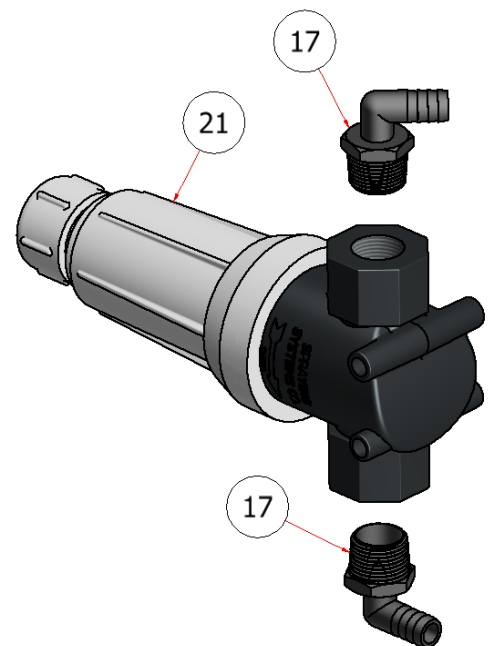

FRONT UPRIGHT SUB-ASSY.

DRAWING NO. SGLEV-017 REV. 1

PARTS LIST			
ITEM	QTY	PART NUMBER	TITLE
4	1	C60388	SLEEVE BEARING
5	1	R27-093	SGL HYDRO THROTTLE CABLE MOUNT
6	1	W27-029	UPRIGHT SUPPORT, SGL
9	6	HFSSC-381	HEX FLANGE BOLT, SS - 3/8-16 x 1
10	6	FWSS-38	FLAT WASHER, SS - 3/8
11	6	SSNNC-38	NYLOCK, SS - 3/8-16
12	2	CB-2563SS	CARRIAGE BOLT, 1/4" X 5/8" SS
13	2	HFNC-25S	HEX FLANGE NUT, 1/4

PARTS LIST			
ITEM	QTY	PART NUMBER	TITLE
17	2	S52028	ELBOW, 3/4 X 1/2 BARB
21	1	S51279-T	STRAINER, 3/4" FITTING

PARTS LIST			
ITEM	QTY	PART NUMBER	TITLE
22	4	FWSS-516	FLAT WASHER, 5/16
23	4	NFW-516B	FLAT WASHER, 5/16, PLASTIC
24	2	HFB 0.313-18X3.75	HEX BOLT, 5/16" X 3-3/4" SS
29	2	SSNC-516	5/16" NUT, NYLOCK

PARTS LIST			
ITEM	QTY	PART NUMBER	TITLE
7	2	HFSSC-145	HEX FLANGE BOLT, SS - 1/4-20 x 1/2

PARTS LIST			
ITEM	QTY	PART NUMBER	TITLE
14	1	S53018	TOOL CLIP
15	1	TRPC-1012S	SCREW, PHILLIPS, #10 X 1/2
16	1	HFNCS-10S	HEX FLANGE NUT, #10

PARTS LIST			
ITEM	QTY	PART NUMBER	TITLE
32	1	C60454	DECAL, HYDRAULIC OIL TANK

PARTS LIST			
ITEM	QTY	PART NUMBER	TITLE
1	1	M10003	HYDRAULIC OIL TANK, 3QT
9	6	HFSSC-381	HEX FLANGE BOLT, SS - 3/8-16 x 1
10	6	FWSS-38	FLAT WASHER, SS - 3/8
11	6	SSNNC-38	NYLOCK, SS - 3/8-16
19	1	M10004	FUEL CAP, VENTED 2.25
30	1	C60203	RUBBER CAP, BLACK 1"