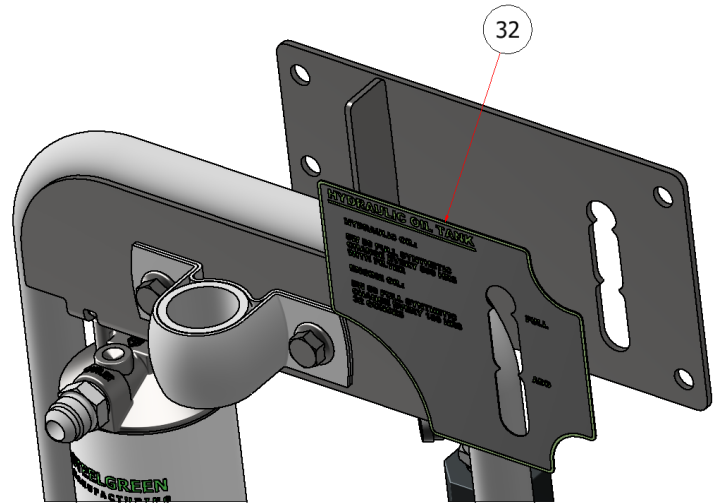

PARTS LIST			
ITEM	QTY	PART NUMBER	TITLE
32	1	C60454	DECAL, HYDRAULIC OIL TANK

PARTS LIST			
ITEM	QTY	PART NUMBER	TITLE
1	1	M10003	HYDRAULIC OIL TANK, 3QT
9	6	HFSSC-381	HEX FLANGE BOLT, SS - 3/8-16 x 1
10	6	FWSS-38	FLAT WASHER, SS - 3/8
11	6	SSNNC-38	NYLOCK, SS - 3/8-16
19	1	M10004	FUEL CAP, VENTED 2.25
30	1	C60203	RUBBER CAP, BLACK 1"