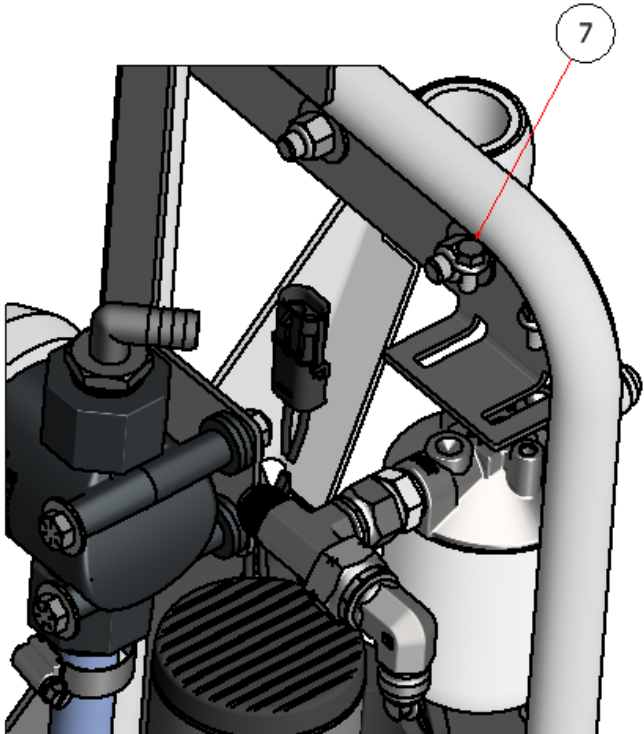

FRONT UPRIGHT SUB-ASSY.

DRAWING NO. SGLEV-017 REV. 1

PARTS LIST			
ITEM	QTY	PART NUMBER	TITLE
4	1	C60388	SLEEVE BEARING
5	1	R27-093	SGL HYDRO THROTTLE CABLE MOUNT
6	1	W27-029	UPRIGHT SUPPORT, SGL
9	6	HFSSC-381	HEX FLANGE BOLT, SS - 3/8-16 x 1
10	6	FWSS-38	FLAT WASHER, SS - 3/8
11	6	SSNNC-38	NYLOCK, SS - 3/8-16
12	2	CB-2563SS	CARRIAGE BOLT, 1/4" X 5/8" SS
13	2	HFNC-25S	HEX FLANGE NUT, 1/4

PARTS LIST			
ITEM	QTY	PART NUMBER	TITLE
17	2	S52028	ELBOW, 3/4 X 1/2 BARB
21	1	S51279-T	STRAINER, 3/4" FITTING

PARTS LIST			
ITEM	QTY	PART NUMBER	TITLE
22	4	FWSS-516	FLAT WASHER, 5/16
23	4	NFW-516B	FLAT WASHER, 5/16, PLASTIC
24	2	HFB 0.313-18X3.75	HEX BOLT, 5/16" X 3-3/4" SS
29	2	SSNC-516	5/16" NUT, NYLOCK

PARTS LIST			
ITEM	QTY	PART NUMBER	TITLE
2	1	H80405	OIL FILTER HOUSING
3	1	H80404	OIL FILTER, HYDRAULIC
8	2	H84019	1/2 M JIC X 3/8 ORB STG.
18	1	H84055	FITTING, 1/2" FJIC X 1/2" MJIC, ELBOW
31	1	H84044	TEE FITTING, 1/2 MJIC X 1/2 FJIC, SWIVEL

PARTS LIST			
ITEM	QTY	PART NUMBER	TITLE
7	2	HFSSC-145	HEX FLANGE BOLT, SS - 1/4-20 x 1/2

PARTS LIST			
ITEM	QTY	PART NUMBER	TITLE
14	1	S53018	TOOL CLIP
15	1	TRPC-1012S	SCREW, PHILLIPS, #10 X 1/2
16	1	HFNCS-10S	HEX FLANGE NUT, #10