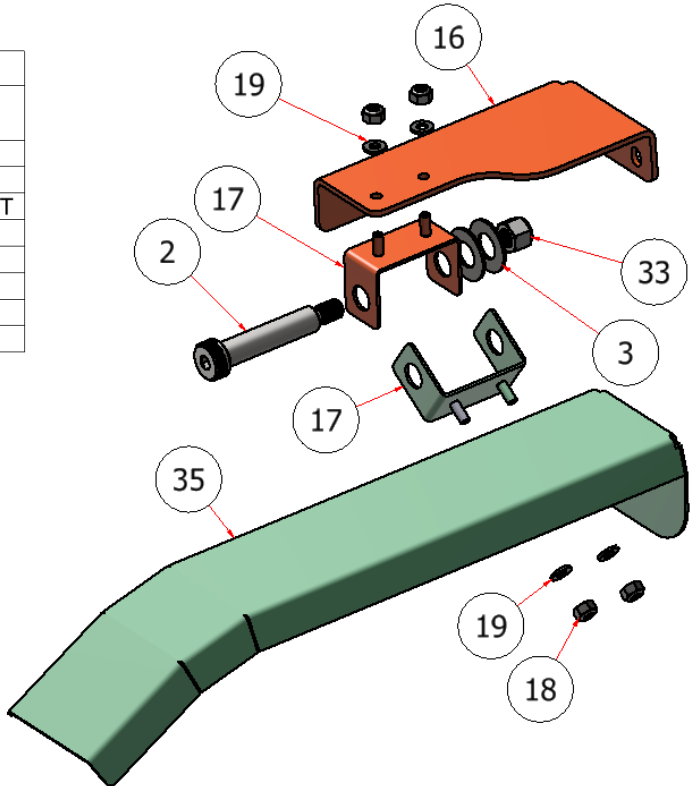

PARTS LIST			
ITEM	QTY	PART NUMBER	TITLE
14	1	R27-198	HOPPER SUPPORT, RIGHT, SGL
15	1	R27-198-L	HOPPER SUPPORT, LEFT, SGL
21	1	R27-196	SGEV HOPPER BACKSHIELD CROSSBRACE
22	1	W27-190	INNER CROSS BRACE, HOPPER, SGL
25	16	FWSS-14	FLAT WASHER, SS - 1/4
26	16	SSNNC-14	NYLOCK, SS - 1/4-20
31	8	HFSSC-1475	HEX FLANGE BOLT, 1/4 X 3/4

PARTS LIST			
ITEM	QTY	PART NUMBER	TITLE
27	4	CB-2563SS	CARRIAGE BOLT, 1/4" X 5/8" SS
28	4	HFNC5-25S	HEX FLANGE NUT, 1/4

PARTS LIST			
ITEM	QTY	PART NUMBER	TITLE
7	1	PP27-007	SGL HOPPER BACKSHIELD
25	16	FWSS-14	FLAT WASHER, SS - 1/4
26	16	SSNNC-14	NYLOCK, SS - 1/4-20
31	8	HFSSC-1475	HEX FLANGE BOLT, 1/4 X 3/4

PARTS LIST			
ITEM	QTY	PART NUMBER	TITLE
2	1	SHB-12X214SS	SHOULDER BOLT, 1/2" X 2-1/4" SS
3	2	FWSS-12	FLAT WASHER SAE, SS - 1/2
16	1	R27-191	SGL HOPPER DEFLECTOR REAR MOUNT
17	2	HW27-062	SGL DEFLECTOR PIVOT
18	4	SSNNC 10-32B	HEX NUT, NYLOCK, 10-32
19	4	FSW-10	FLAT WASHER, SS-10
33	1	SSNNC-38	NYLOCK, SS - 3/8-16
35	1	R27-063	SG HOPPER DEFLECTOR

PARTS LIST			
ITEM	QTY	PART NUMBER	TITLE
20	1	R27-192	SGL HOPPER DEFLECTOR CABLE MOUNT
25	16	FWSS-14	FLAT WASHER, SS - 1/4
26	16	SSNNC-14	NYLOCK, SS - 1/4-20
32	4	HFSSC-141	HEX FLANGE BOLT, 1/4 X 1

PARTS LIST			
ITEM	QTY	PART NUMBER	TITLE
29	1	S54060	SPRAY PUMP, 4GPM
30	4	HFSSC-14125	HEX FLANGE BOLT, 1/4 X 1-1/4