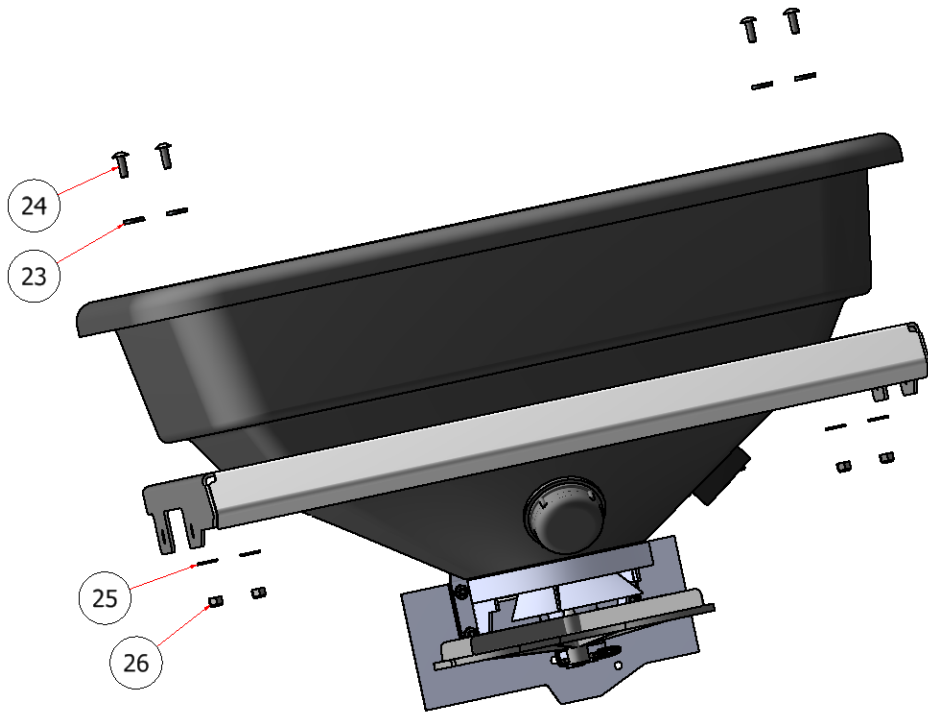

HOPPER ASSEMBLY

DRAWING NO. SGLEV-019 REV. 1

STEELGREEN MANUFACTURING™

PARTS LIST			
ITEM	QTY	PART NUMBER	TITLE
1	1	D70103	HOPPER, EARTHWAY, 150LB
6	1	R27-058	SGL FRONT BUMPER

PARTS LIST			
ITEM	QTY	PART NUMBER	TITLE
23	4	NFW-14B	FLAT WASHER, 1/4", PLASTIC
24	4	TRPC-1434S	PHILLIPS PAN HEAD MACHINE SCREW, SS - 1/4-20 x 3/4
25	16	FWSS-14	FLAT WASHER, SS - 1/4
26	16	SSNNC-14	NYLOCK, SS - 1/4-20

PARTS LIST			
ITEM	QTY	PART NUMBER	TITLE
14	1	R27-198	HOPPER SUPPORT, RIGHT, SGL
15	1	R27-198-L	HOPPER SUPPORT, LEFT, SGL
21	1	R27-196	SGEV HOPPER BACKSHIELD CROSSBRACE
22	1	W27-190	INNER CROSS BRACE, HOPPER, SGL
25	16	FWSS-14	FLAT WASHER, SS - 1/4
26	16	SSNNC-14	NYLOCK, SS - 1/4-20
31	8	HFSSC-1475	HEX FLANGE BOLT, 1/4 X 3/4

PARTS LIST			
ITEM	QTY	PART NUMBER	TITLE
27	4	CB-2563SS	CARRIAGE BOLT, 1/4" X 5/8" SS
28	4	HFNC5-25S	HEX FLANGE NUT, 1/4

PARTS LIST			
ITEM	QTY	PART NUMBER	TITLE
7	1	PP27-007	SGL HOPPER BACKSHIELD
25	16	FWSS-14	FLAT WASHER, SS - 1/4
26	16	SSNNC-14	NYLOCK, SS - 1/4-20
31	8	HFSSC-1475	HEX FLANGE BOLT, 1/4 X 3/4

PARTS LIST			
ITEM	QTY	PART NUMBER	TITLE
20	1	R27-192	SGL HOPPER DEFLECTOR CABLE MOUNT
25	16	FWSS-14	FLAT WASHER, SS - 1/4
26	16	SSNNC-14	NYLOCK, SS - 1/4-20
32	4	HFSSC-141	HEX FLANGE BOLT, 1/4 X 1

PARTS LIST			
ITEM	QTY	PART NUMBER	TITLE
29	1	S54060	SPRAY PUMP, 4GPM
30	4	HFSSC-14125	HEX FLANGE BOLT, 1/4 X 1-1/4