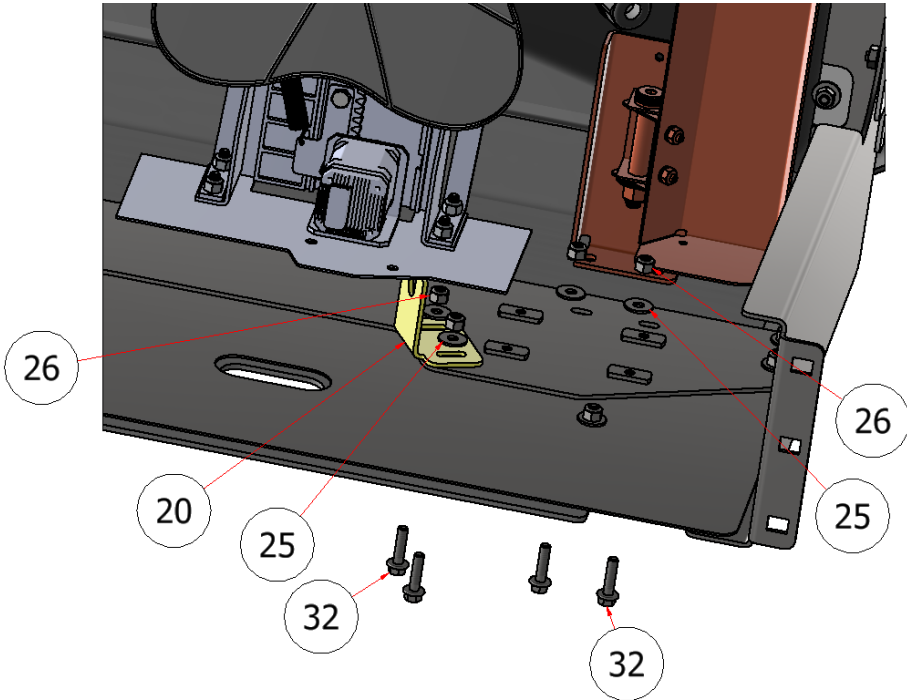

HOPPER ASSEMBLY

DRAWING NO. SGLEV-019 REV. 1

STEELGREEN MANUFACTURING™

PARTS LIST			
ITEM	QTY	PART NUMBER	TITLE
1	1	D70103	HOPPER, EARTHWAY, 150LB
6	1	R27-058	SGL FRONT BUMPER

PARTS LIST			
ITEM	QTY	PART NUMBER	TITLE
23	4	NFW-14B	FLAT WASHER, 1/4", PLASTIC
24	4	TRPC-1434S	PHILLIPS PAN HEAD MACHINE SCREW, SS - 1/4-20 x 3/4
25	16	FWSS-14	FLAT WASHER, SS - 1/4
26	16	SSNNC-14	NYLOCK, SS - 1/4-20

PARTS LIST			
ITEM	QTY	PART NUMBER	TITLE
14	1	R27-198	HOPPER SUPPORT, RIGHT, SGL
15	1	R27-198-L	HOPPER SUPPORT, LEFT, SGL
21	1	R27-196	SGEV HOPPER BACKSHIELD CROSSBRACE
22	1	W27-190	INNER CROSS BRACE, HOPPER, SGL
25	16	FWSS-14	FLAT WASHER, SS - 1/4
26	16	SSNNC-14	NYLOCK, SS - 1/4-20
31	8	HFSSC-1475	HEX FLANGE BOLT, 1/4 X 3/4

PARTS LIST			
ITEM	QTY	PART NUMBER	TITLE
27	4	CB-2563SS	CARRIAGE BOLT, 1/4" X 5/8" SS
28	4	HFNC5-25S	HEX FLANGE NUT, 1/4

PARTS LIST			
ITEM	QTY	PART NUMBER	TITLE
7	1	PP27-007	SGL HOPPER BACKSHIELD
25	16	FWSS-14	FLAT WASHER, SS - 1/4
26	16	SSNNC-14	NYLOCK, SS - 1/4-20
31	8	HFSSC-1475	HEX FLANGE BOLT, 1/4 X 3/4

PARTS LIST			
ITEM	QTY	PART NUMBER	TITLE
20	1	R27-192	SGL HOPPER DEFLECTOR CABLE MOUNT
25	16	FWSS-14	FLAT WASHER, SS - 1/4
26	16	SSNNC-14	NYLOCK, SS - 1/4-20
32	4	HFSSC-141	HEX FLANGE BOLT, 1/4 X 1

PARTS LIST			
ITEM	QTY	PART NUMBER	TITLE
29	1	S54060	SPRAY PUMP, 4GPM
30	4	HFSSC-14125	HEX FLANGE BOLT, 1/4 X 1-1/4