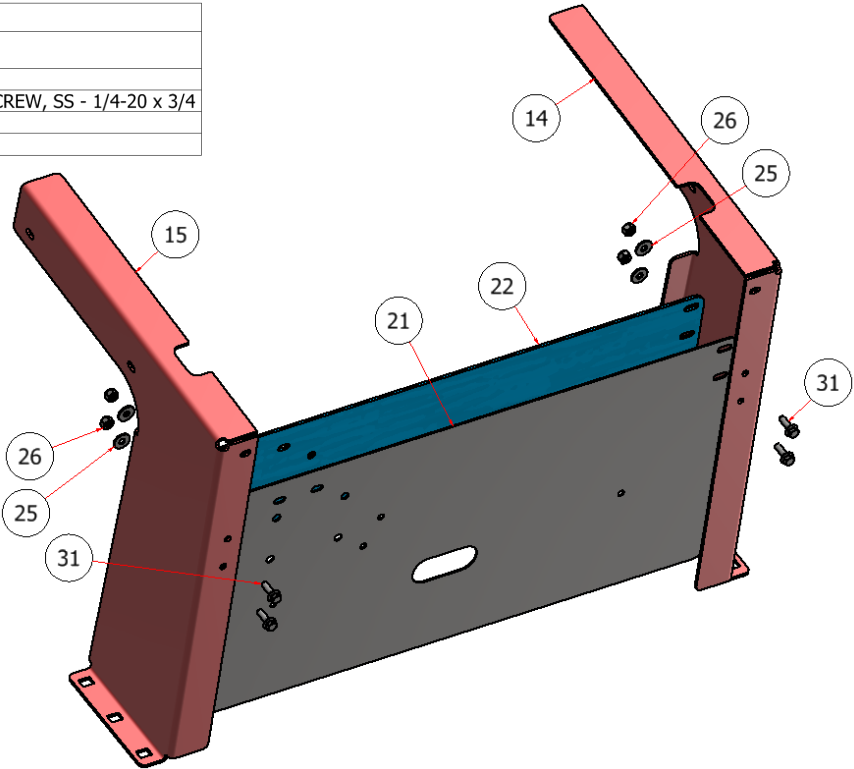

HOPPER ASSEMBLY

DRAWING NO. SGLEV-019 REV. 1

STEELGREEN MANUFACTURING™

PARTS LIST			
ITEM	QTY	PART NUMBER	TITLE
1	1	D70103	HOPPER, EARTHWAY, 150LB
6	1	R27-058	SGL FRONT BUMPER

PARTS LIST			
ITEM	QTY	PART NUMBER	TITLE
23	4	NFW-14B	FLAT WASHER, 1/4", PLASTIC
24	4	TRPC-1434S	PHILLIPS PAN HEAD MACHINE SCREW, SS - 1/4-20 x 3/4
25	16	FWSS-14	FLAT WASHER, SS - 1/4
26	16	SSNNC-14	NYLOCK, SS - 1/4-20

PARTS LIST			
ITEM	QTY	PART NUMBER	TITLE
14	1	R27-198	HOPPER SUPPORT, RIGHT, SGL
15	1	R27-198-L	HOPPER SUPPORT, LEFT, SGL
21	1	R27-196	SGEV HOPPER BACKSHIELD CROSSBRACE
22	1	W27-190	INNER CROSS BRACE, HOPPER, SGL
25	16	FWSS-14	FLAT WASHER, SS - 1/4
26	16	SSNNC-14	NYLOCK, SS - 1/4-20
31	8	HFSSC-1475	HEX FLANGE BOLT, 1/4 X 3/4

PARTS LIST			
ITEM	QTY	PART NUMBER	TITLE
27	4	CB-2563SS	CARRIAGE BOLT, 1/4" X 5/8" SS
28	4	HFNC5-25S	HEX FLANGE NUT, 1/4

PARTS LIST			
ITEM	QTY	PART NUMBER	TITLE
7	1	PP27-007	SGL HOPPER BACKSHIELD
25	16	FWSS-14	FLAT WASHER, SS - 1/4
26	16	SSNNC-14	NYLOCK, SS - 1/4-20
31	8	HFSSC-1475	HEX FLANGE BOLT, 1/4 X 3/4

PARTS LIST			
ITEM	QTY	PART NUMBER	TITLE
20	1	R27-192	SGL HOPPER DEFLECTOR CABLE MOUNT
25	16	FWSS-14	FLAT WASHER, SS - 1/4
26	16	SSNNC-14	NYLOCK, SS - 1/4-20
32	4	HFSSC-141	HEX FLANGE BOLT, 1/4 X 1

PARTS LIST			
ITEM	QTY	PART NUMBER	TITLE
29	1	S54060	SPRAY PUMP, 4GPM
30	4	HFSSC-14125	HEX FLANGE BOLT, 1/4 X 1-1/4