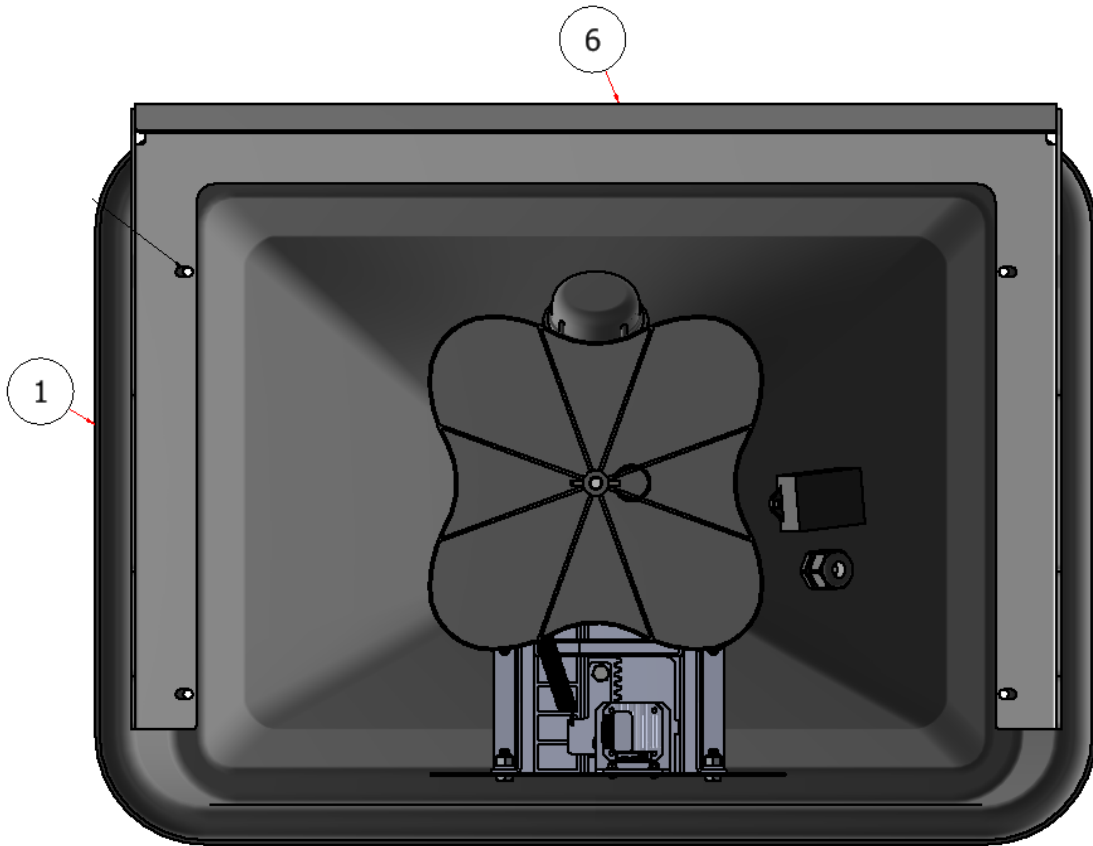

HOPPER ASSEMBLY

DRAWING NO. SGLEV-019 REV. 1

STEELGREEN MANUFACTURING™

PARTS LIST			
ITEM	QTY	PART NUMBER	TITLE
1	1	D70103	HOPPER, EARTHWAY, 150LB
6	1	R27-058	SGL FRONT BUMPER

PARTS LIST			
ITEM	QTY	PART NUMBER	TITLE
23	4	NFW-14B	FLAT WASHER, 1/4", PLASTIC
24	4	TRPC-1434S	PHILLIPS PAN HEAD MACHINE SCREW, SS - 1/4-20 x 3/4
25	16	FWSS-14	FLAT WASHER, SS - 1/4
26	16	SSNNC-14	NYLOCK, SS - 1/4-20

PARTS LIST			
ITEM	QTY	PART NUMBER	TITLE
14	1	R27-198	HOPPER SUPPORT, RIGHT, SGL
15	1	R27-198-L	HOPPER SUPPORT, LEFT, SGL
21	1	R27-196	SGEV HOPPER BACKSHIELD CROSSBRACE
22	1	W27-190	INNER CROSS BRACE, HOPPER, SGL
25	16	FWSS-14	FLAT WASHER, SS - 1/4
26	16	SSNNC-14	NYLOCK, SS - 1/4-20
31	8	HFSSC-1475	HEX FLANGE BOLT, 1/4 X 3/4

PARTS LIST			
ITEM	QTY	PART NUMBER	TITLE
20	1	R27-192	SGL HOPPER DEFLECTOR CABLE MOUNT
25	16	FWSS-14	FLAT WASHER, SS - 1/4
26	16	SSNNC-14	NYLOCK, SS - 1/4-20
32	4	HFSSC-141	HEX FLANGE BOLT, 1/4 X 1

PARTS LIST			
ITEM	QTY	PART NUMBER	TITLE
29	1	S54060	SPRAY PUMP, 4GPM
30	4	HFSSC-14125	HEX FLANGE BOLT, 1/4 X 1-1/4