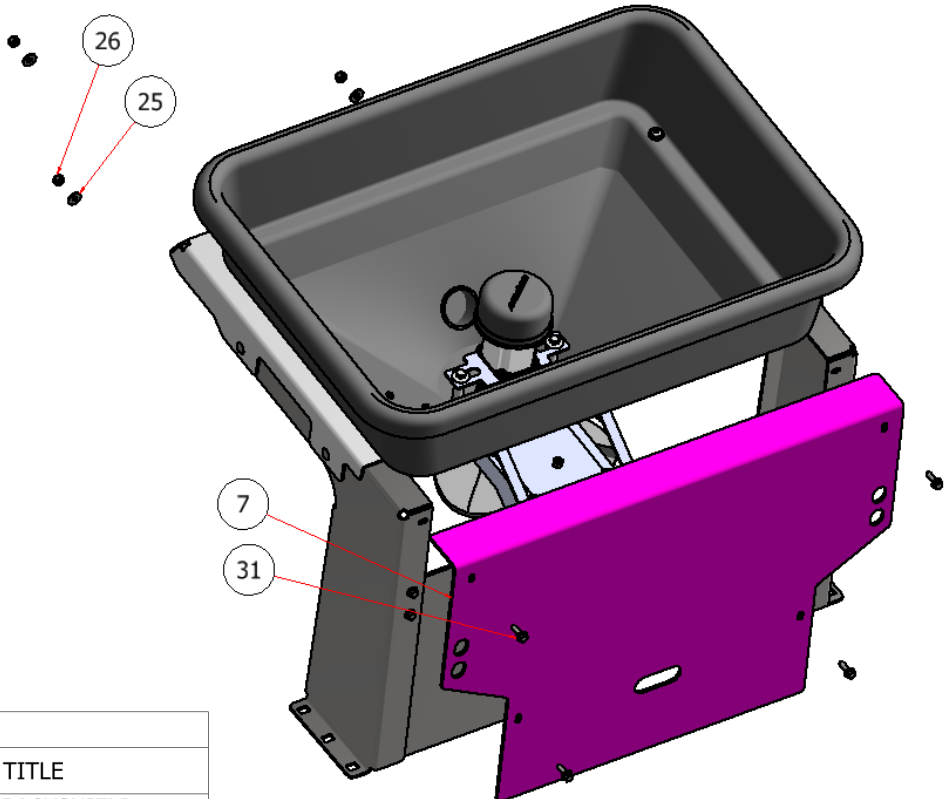

HOPPER ASSEMBLY

DRAWING NO. SGLEV-019 REV. 1

STEELGREEN MANUFACTURING™

PARTS LIST			
ITEM	QTY	PART NUMBER	TITLE
1	1	D70103	HOPPER, EARTHWAY, 150LB
6	1	R27-058	SGL FRONT BUMPER

PARTS LIST			
ITEM	QTY	PART NUMBER	TITLE
23	4	NFW-14B	FLAT WASHER, 1/4", PLASTIC
24	4	TRPC-1434S	PHILLIPS PAN HEAD MACHINE SCREW, SS - 1/4-20 x 3/4
25	16	FWSS-14	FLAT WASHER, SS - 1/4
26	16	SSNNC-14	NYLOCK, SS - 1/4-20

PARTS LIST			
ITEM	QTY	PART NUMBER	TITLE
14	1	R27-198	HOPPER SUPPORT, RIGHT, SGL
15	1	R27-198-L	HOPPER SUPPORT, LEFT, SGL
21	1	R27-196	SGEV HOPPER BACKSHIELD CROSSBRACE
22	1	W27-190	INNER CROSS BRACE, HOPPER, SGL
25	16	FWSS-14	FLAT WASHER, SS - 1/4
26	16	SSNNC-14	NYLOCK, SS - 1/4-20
31	8	HFSSC-1475	HEX FLANGE BOLT, 1/4 X 3/4

PARTS LIST			
ITEM	QTY	PART NUMBER	TITLE
27	4	CB-2563SS	CARRIAGE BOLT, 1/4" X 5/8" SS
28	4	HFNC5-25S	HEX FLANGE NUT, 1/4

PARTS LIST			
ITEM	QTY	PART NUMBER	TITLE
7	1	PP27-007	SGL HOPPER BACKSHIELD
25	16	FWSS-14	FLAT WASHER, SS - 1/4
26	16	SSNNC-14	NYLOCK, SS - 1/4-20
31	8	HFSSC-1475	HEX FLANGE BOLT, 1/4 X 3/4

PARTS LIST			
ITEM	QTY	PART NUMBER	TITLE
20	1	R27-192	SGL HOPPER DEFLECTOR CABLE MOUNT
25	16	FWSS-14	FLAT WASHER, SS - 1/4
26	16	SSNNC-14	NYLOCK, SS - 1/4-20
32	4	HFSSC-141	HEX FLANGE BOLT, 1/4 X 1

PARTS LIST			
ITEM	QTY	PART NUMBER	TITLE
29	1	S54060	SPRAY PUMP, 4GPM
30	4	HFSSC-14125	HEX FLANGE BOLT, 1/4 X 1-1/4