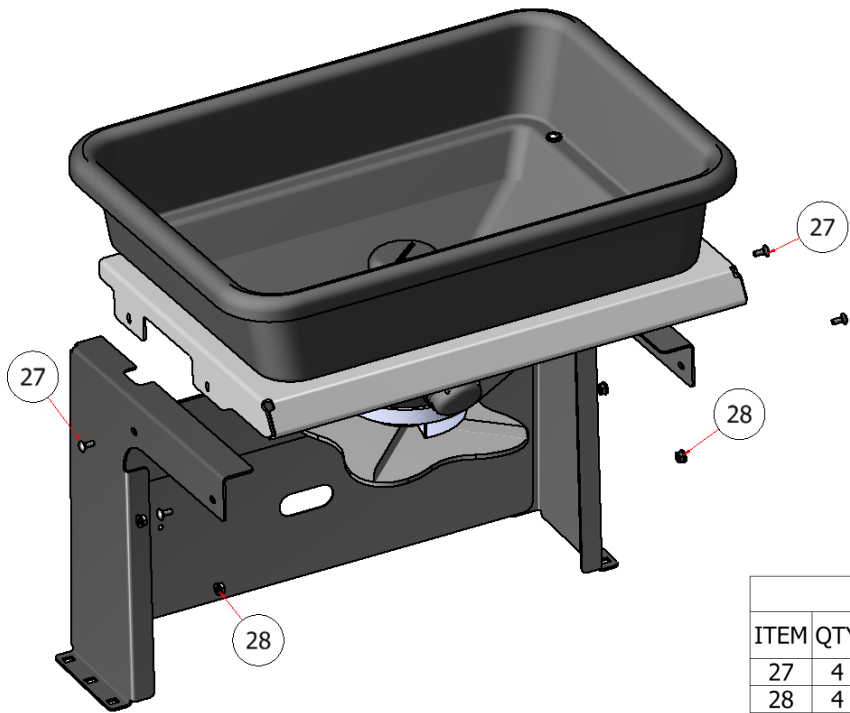

HOPPER ASSEMBLY

DRAWING NO. SGLEV-019 REV. 1

STEELGREEN MANUFACTURING™

PARTS LIST			
ITEM	QTY	PART NUMBER	TITLE
1	1	D70103	HOPPER, EARTHWAY, 150LB
6	1	R27-058	SGL FRONT BUMPER

PARTS LIST			
ITEM	QTY	PART NUMBER	TITLE
23	4	NFW-14B	FLAT WASHER, 1/4", PLASTIC
24	4	TRPC-1434S	PHILLIPS PAN HEAD MACHINE SCREW, SS - 1/4-20 x 3/4
25	16	FWSS-14	FLAT WASHER, SS - 1/4
26	16	SSNNC-14	NYLOCK, SS - 1/4-20

PARTS LIST			
ITEM	QTY	PART NUMBER	TITLE
14	1	R27-198	HOPPER SUPPORT, RIGHT, SGL
15	1	R27-198-L	HOPPER SUPPORT, LEFT, SGL
21	1	R27-196	SGEV HOPPER BACKSHIELD CROSSBRACE
22	1	W27-190	INNER CROSS BRACE, HOPPER, SGL
25	16	FWSS-14	FLAT WASHER, SS - 1/4
26	16	SSNNC-14	NYLOCK, SS - 1/4-20
31	8	HFSSC-1475	HEX FLANGE BOLT, 1/4 X 3/4

PARTS LIST			
ITEM	QTY	PART NUMBER	TITLE
27	4	CB-2563SS	CARRIAGE BOLT, 1/4" X 5/8" SS
28	4	HFNC5-25S	HEX FLANGE NUT, 1/4

PARTS LIST			
ITEM	QTY	PART NUMBER	TITLE
7	1	PP27-007	SGL HOPPER BACKSHIELD
25	16	FWSS-14	FLAT WASHER, SS - 1/4
26	16	SSNNC-14	NYLOCK, SS - 1/4-20
31	8	HFSSC-1475	HEX FLANGE BOLT, 1/4 X 3/4

PARTS LIST			
ITEM	QTY	PART NUMBER	TITLE
20	1	R27-192	SGL HOPPER DEFLECTOR CABLE MOUNT
25	16	FWSS-14	FLAT WASHER, SS - 1/4
26	16	SSNNC-14	NYLOCK, SS - 1/4-20
32	4	HFSSC-141	HEX FLANGE BOLT, 1/4 X 1

PARTS LIST			
ITEM	QTY	PART NUMBER	TITLE
29	1	S54060	SPRAY PUMP, 4GPM
30	4	HFSSC-14125	HEX FLANGE BOLT, 1/4 X 1-1/4