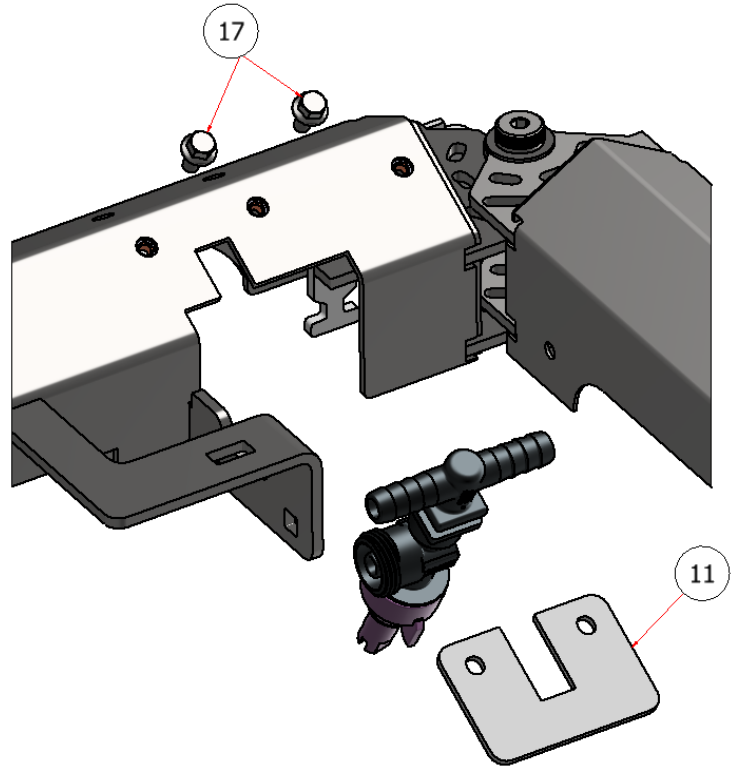

SPRAY BOOM ASSEMBLY

DRAWING NO. SGLEV-007 REV. 1

STEELGREEN MANUFACTURING

PARTS LIST			
ITEM	QTY	PART NUMBER	TITLE
1	2	S51014	NOZZLE BODY, 1/2" TEE
2	4	S50031	SPRAY TIP, AIC, LAV
3	2	S51013	NOZZLE BODY, 1/2" 90
18	4	S51281	CHECK VALVE 50 MESH, NO CHECK VALVE

PARTS LIST			
ITEM	QTY	PART NUMBER	TITLE
4	2	SHB-12X214SS	SHOULDER BOLT, 1/2" X 2-1/4" SS
5	6	FWSS-12	FLAT WASHER SAE, SS - 1/2
9	4	SSNNC-38	NYLOCK, SS - 3/8-16
10	4	FWSS-38	FLAT WASHER, SS - 3/8
13	1	W21-477	SG52S 2025 5 NOZZLE BOOM WING PEMNUT ASSEMBLY
14	1	W21-479	SG52S 2025 5 NOZZLE BOOM CENTER PEMNUT ASSEMBLY
15	1	W21-477-L	SG52S 2025 5 NOZZLE BOOM WING PEMNUT ASSEMBLY

PARTS LIST			
ITEM	QTY	PART NUMBER	TITLE
7	2	CB.375-16X2.5	CARRIAGE BOLT 3/8" X 2.5"
8	2	HFNCS-38S	HEX FLANGE NUT, SS - 3/8-16
9	4	SSNNC-38	NYLOCK, SS - 3/8-16
10	4	FWSS-38	FLAT WASHER, SS - 3/8

PARTS LIST			
ITEM	QTY	PART NUMBER	TITLE
16	2	R25-116	SGEV 2025 BOOM NOZZLE MOUNT PLATE
17	12	HFSSC-145	HEX FLANGE BOLT, SS - 1/4-20 x 1/2

PARTS LIST			
ITEM	QTY	PART NUMBER	TITLE
11	2	R29-048	MOUNTING PLATE, SPRAY NOZZLE
17	12	HFSSC-145	HEX FLANGE BOLT, SS - 1/4-20 x 1/2

PARTS LIST			
ITEM	QTY	PART NUMBER	TITLE
20	2	C60112-12	BOOM SPRING, 6 NOZZLE BOOM