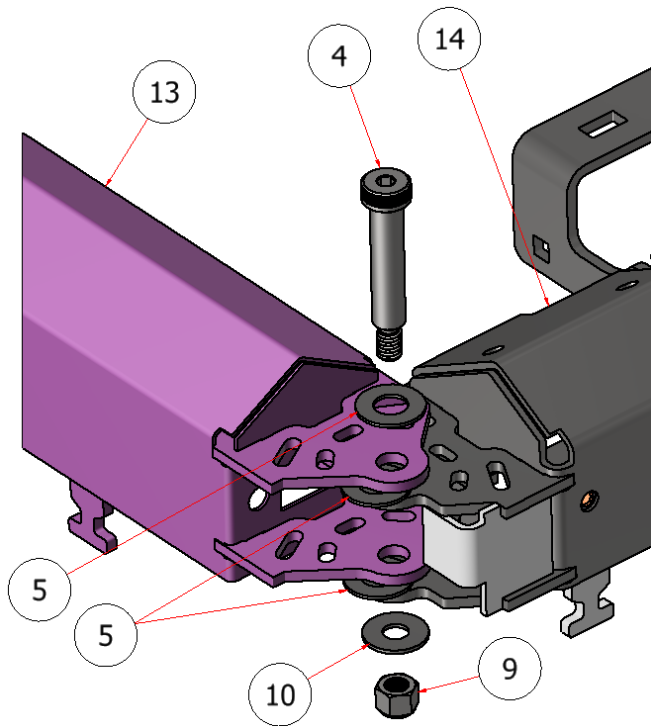

SPRAY BOOM ASSEMBLY

DRAWING NO. SGLEV-007 REV. 1

STEELGREEN MANUFACTURING

PARTS LIST			
ITEM	QTY	PART NUMBER	TITLE
1	2	S51014	NOZZLE BODY, 1/2" TEE
2	4	S50031	SPRAY TIP, AIC, LAV
3	2	S51013	NOZZLE BODY, 1/2" 90
18	4	S51281	CHECK VALVE 50 MESH, NO CHECK VALVE

PARTS LIST			
ITEM	QTY	PART NUMBER	TITLE
4	2	SHB-12X214SS	SHOULDER BOLT, 1/2" X 2-1/4" SS
5	6	FWSS-12	FLAT WASHER SAE, SS - 1/2
9	4	SSNNC-38	NYLOCK, SS - 3/8-16
10	4	FWSS-38	FLAT WASHER, SS - 3/8
13	1	W21-477	SG52S 2025 5 NOZZLE BOOM WING PEMNUT ASSEMBLY
14	1	W21-479	SG52S 2025 5 NOZZLE BOOM CENTER PEMNUT ASSEMBLY
15	1	W21-477-L	SG52S 2025 5 NOZZLE BOOM WING PEMNUT ASSEMBLY

PARTS LIST			
ITEM	QTY	PART NUMBER	TITLE
7	2	CB.375-16X2.5	CARRIAGE BOLT 3/8" X 2.5"
8	2	HFNCS-38S	HEX FLANGE NUT, SS - 3/8-16
9	4	SSNNC-38	NYLOCK, SS - 3/8-16
10	4	FWSS-38	FLAT WASHER, SS - 3/8

PARTS LIST			
ITEM	QTY	PART NUMBER	TITLE
16	2	R25-116	SGEV 2025 BOOM NOZZLE MOUNT PLATE
17	12	HFSSC-145	HEX FLANGE BOLT, SS - 1/4-20 x 1/2

PARTS LIST			
ITEM	QTY	PART NUMBER	TITLE
11	2	R29-048	MOUNTING PLATE, SPRAY NOZZLE
17	12	HFSSC-145	HEX FLANGE BOLT, SS - 1/4-20 x 1/2

PARTS LIST			
ITEM	QTY	PART NUMBER	TITLE
20	2	C60112-12	BOOM SPRING, 6 NOZZLE BOOM