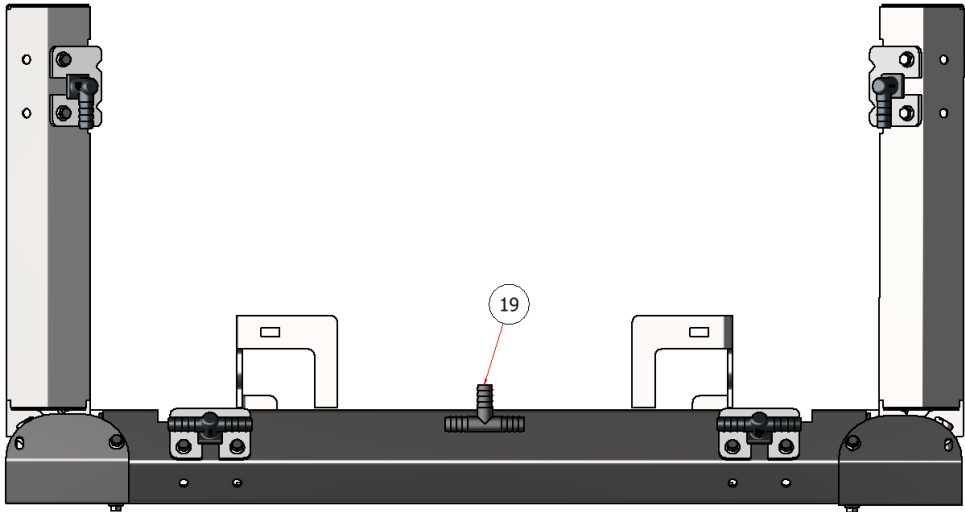

PARTS LIST			
ITEM	QTY	PART NUMBER	TITLE
11	2	R29-048	MOUNTING PLATE, SPRAY NOZZLE
17	12	HFSSC-145	HEX FLANGE BOLT, SS - 1/4-20 x 1/2

PARTS LIST			
ITEM	QTY	PART NUMBER	TITLE
20	2	C60112-12	BOOM SPRING, 6 NOZZLE BOOM

PARTS LIST			
ITEM	QTY	PART NUMBER	TITLE
12	2	R21-493	SGEV BOOM NOZZLE PIVOT COVER
17	12	HFSSC-145	HEX FLANGE BOLT, SS - 1/4-20 x 1/2

PARTS LIST			
ITEM	QTY	PART NUMBER	TITLE
19	1	S50061	TEE FITTING, BARB, 1/2