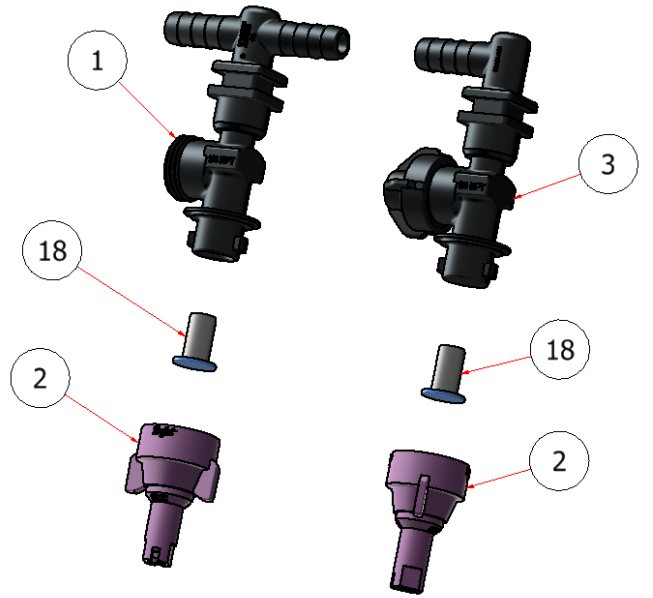

SPRAY BOOM ASSEMBLY

DRAWING NO. SGLEV-007 REV. 1

STEELGREEN MANUFACTURING

PARTS LIST			
ITEM	QTY	PART NUMBER	TITLE
1	2	S51014	NOZZLE BODY, 1/2" TEE
2	4	S50031	SPRAY TIP, AIC, LAV
3	2	S51013	NOZZLE BODY, 1/2" 90
18	4	S51281	CHECK VALVE 50 MESH, NO CHECK VALVE

PARTS LIST			
ITEM	QTY	PART NUMBER	TITLE
4	2	SHB-12X214SS	SHOULDER BOLT, 1/2" X 2-1/4" SS
5	6	FWSS-12	FLAT WASHER SAE, SS - 1/2
9	4	SSNNC-38	NYLOCK, SS - 3/8-16
10	4	FWSS-38	FLAT WASHER, SS - 3/8
13	1	W21-477	SG52S 2025 5 NOZZLE BOOM WING PEMNUT ASSEMBLY
14	1	W21-479	SG52S 2025 5 NOZZLE BOOM CENTER PEMNUT ASSEMBLY
15	1	W21-477-L	SG52S 2025 5 NOZZLE BOOM WING PEMNUT ASSEMBLY

PARTS LIST			
ITEM	QTY	PART NUMBER	TITLE
7	2	CB.375-16X2.5	CARRIAGE BOLT 3/8" X 2.5"
8	2	HFNCS-38S	HEX FLANGE NUT, SS - 3/8-16
9	4	SSNNC-38	NYLOCK, SS - 3/8-16
10	4	FWSS-38	FLAT WASHER, SS - 3/8

PARTS LIST			
ITEM	QTY	PART NUMBER	TITLE
16	2	R25-116	SGEV 2025 BOOM NOZZLE MOUNT PLATE
17	12	HFSSC-145	HEX FLANGE BOLT, SS - 1/4-20 x 1/2

PARTS LIST			
ITEM	QTY	PART NUMBER	TITLE
11	2	R29-048	MOUNTING PLATE, SPRAY NOZZLE
17	12	HFSSC-145	HEX FLANGE BOLT, SS - 1/4-20 x 1/2

PARTS LIST			
ITEM	QTY	PART NUMBER	TITLE
20	2	C60112-12	BOOM SPRING, 6 NOZZLE BOOM