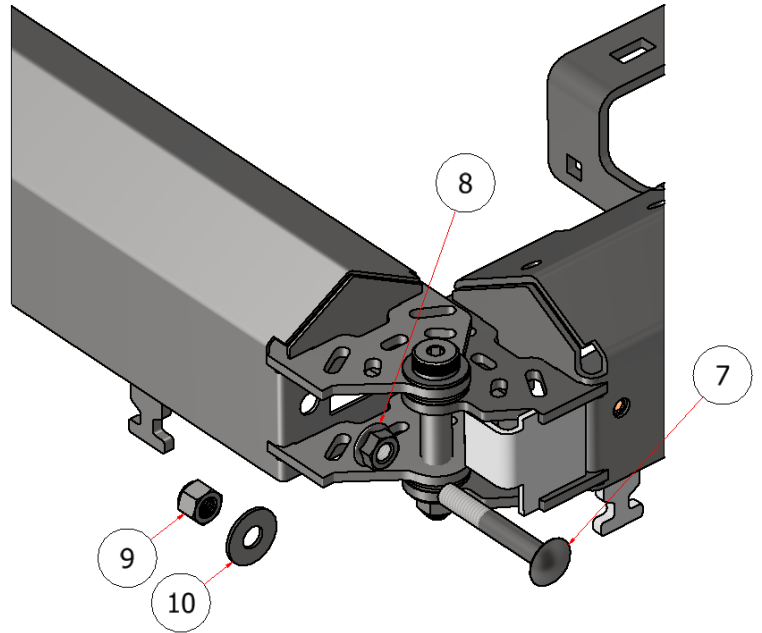

SPRAY BOOM ASSEMBLY

DRAWING NO. SGLEV-007 REV. 1

STEELGREEN MANUFACTURING

PARTS LIST			
ITEM	QTY	PART NUMBER	TITLE
1	2	S51014	NOZZLE BODY, 1/2" TEE
2	4	S50031	SPRAY TIP, AIC, LAV
3	2	S51013	NOZZLE BODY, 1/2" 90
18	4	S51281	CHECK VALVE 50 MESH, NO CHECK VALVE

PARTS LIST			
ITEM	QTY	PART NUMBER	TITLE
4	2	SHB-12X214SS	SHOULDER BOLT, 1/2" X 2-1/4" SS
5	6	FWSS-12	FLAT WASHER SAE, SS - 1/2
9	4	SSNNC-38	NYLOCK, SS - 3/8-16
10	4	FWSS-38	FLAT WASHER, SS - 3/8
13	1	W21-477	SG52S 2025 5 NOZZLE BOOM WING PEMNUT ASSEMBLY
14	1	W21-479	SG52S 2025 5 NOZZLE BOOM CENTER PEMNUT ASSEMBLY
15	1	W21-477-L	SG52S 2025 5 NOZZLE BOOM WING PEMNUT ASSEMBLY

PARTS LIST			
ITEM	QTY	PART NUMBER	TITLE
7	2	CB.375-16X2.5	CARRIAGE BOLT 3/8" X 2.5"
8	2	HFNCS-38S	HEX FLANGE NUT, SS - 3/8-16
9	4	SSNNC-38	NYLOCK, SS - 3/8-16
10	4	FWSS-38	FLAT WASHER, SS - 3/8

PARTS LIST			
ITEM	QTY	PART NUMBER	TITLE
16	2	R25-116	SGEV 2025 BOOM NOZZLE MOUNT PLATE
17	12	HFSSC-145	HEX FLANGE BOLT, SS - 1/4-20 x 1/2

PARTS LIST			
ITEM	QTY	PART NUMBER	TITLE
11	2	R29-048	MOUNTING PLATE, SPRAY NOZZLE
17	12	HFSSC-145	HEX FLANGE BOLT, SS - 1/4-20 x 1/2

PARTS LIST			
ITEM	QTY	PART NUMBER	TITLE
20	2	C60112-12	BOOM SPRING, 6 NOZZLE BOOM