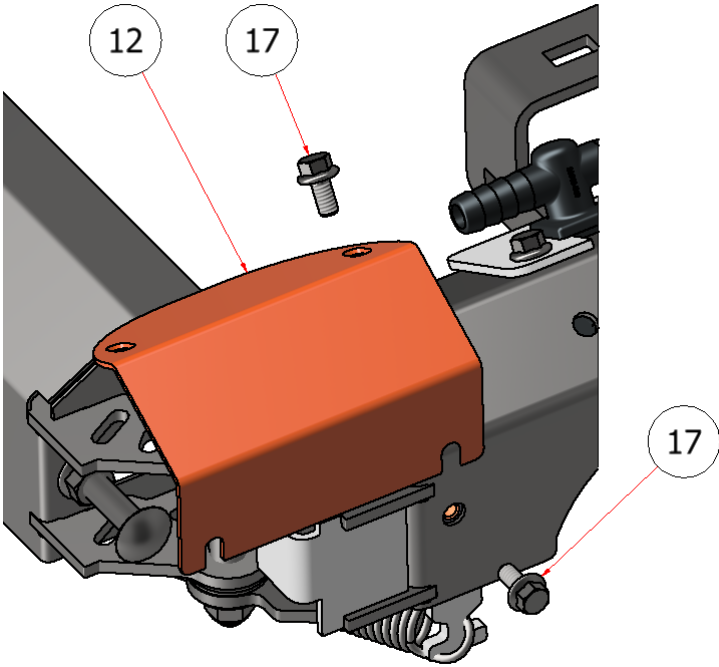

SPRAY BOOM ASSEMBLY

DRAWING NO. SGLEV-007 REV. 1

STEELGREEN MANUFACTURING

PARTS LIST			
ITEM	QTY	PART NUMBER	TITLE
1	2	S51014	NOZZLE BODY, 1/2" TEE
2	4	S50031	SPRAY TIP, AIC, LAV
3	2	S51013	NOZZLE BODY, 1/2" 90
18	4	S51281	CHECK VALVE 50 MESH, NO CHECK VALVE

PARTS LIST			
ITEM	QTY	PART NUMBER	TITLE
7	2	CB.375-16X2.5	CARRIAGE BOLT 3/8" X 2.5"
8	2	HFNCS-38S	HEX FLANGE NUT, SS - 3/8-16
9	4	SSNNC-38	NYLOCK, SS - 3/8-16
10	4	FWSS-38	FLAT WASHER, SS - 3/8

PARTS LIST			
ITEM	QTY	PART NUMBER	TITLE
16	2	R25-116	SGEV 2025 BOOM NOZZLE MOUNT PLATE
17	12	HFSSC-145	HEX FLANGE BOLT, SS - 1/4-20 x 1/2

PARTS LIST			
ITEM	QTY	PART NUMBER	TITLE
11	2	R29-048	MOUNTING PLATE, SPRAY NOZZLE
17	12	HFSSC-145	HEX FLANGE BOLT, SS - 1/4-20 x 1/2

PARTS LIST			
ITEM	QTY	PART NUMBER	TITLE
20	2	C60112-12	BOOM SPRING, 6 NOZZLE BOOM

PARTS LIST			
ITEM	QTY	PART NUMBER	TITLE
12	2	R21-493	SGEV BOOM NOZZLE PIVOT COVER
17	12	HFSSC-145	HEX FLANGE BOLT, SS - 1/4-20 x 1/2

PARTS LIST			
ITEM	QTY	PART NUMBER	TITLE
19	1	S50061	TEE FITTING, BARB, 1/2