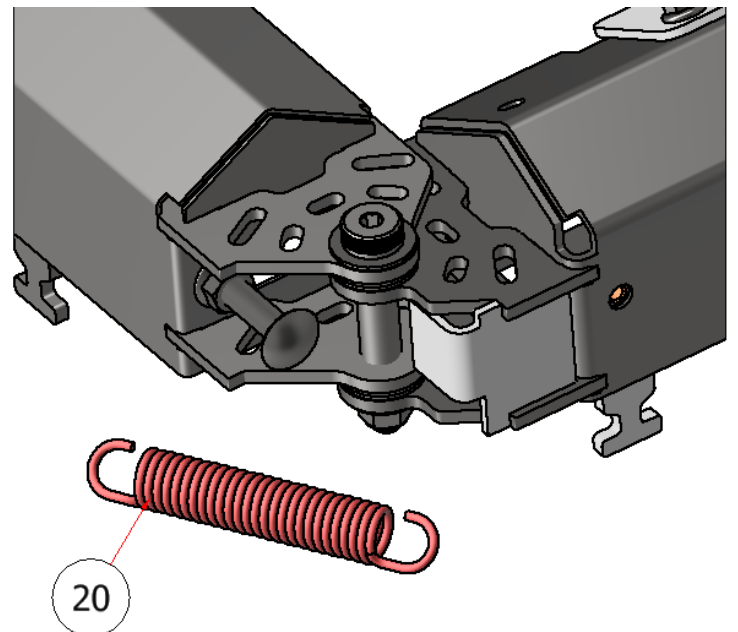

SPRAY BOOM ASSEMBLY

DRAWING NO. SGLEV-007 REV. 1

STEELGREEN MANUFACTURING

PARTS LIST			
ITEM	QTY	PART NUMBER	TITLE
1	2	S51014	NOZZLE BODY, 1/2" TEE
2	4	S50031	SPRAY TIP, AIC, LAV
3	2	S51013	NOZZLE BODY, 1/2" 90
18	4	S51281	CHECK VALVE 50 MESH, NO CHECK VALVE

PARTS LIST			
ITEM	QTY	PART NUMBER	TITLE
7	2	CB.375-16X2.5	CARRIAGE BOLT 3/8" X 2.5"
8	2	HFNCS-38S	HEX FLANGE NUT, SS - 3/8-16
9	4	SSNNC-38	NYLOCK, SS - 3/8-16
10	4	FWSS-38	FLAT WASHER, SS - 3/8

PARTS LIST			
ITEM	QTY	PART NUMBER	TITLE
16	2	R25-116	SGEV 2025 BOOM NOZZLE MOUNT PLATE
17	12	HFSSC-145	HEX FLANGE BOLT, SS - 1/4-20 x 1/2

PARTS LIST			
ITEM	QTY	PART NUMBER	TITLE
11	2	R29-048	MOUNTING PLATE, SPRAY NOZZLE
17	12	HFSSC-145	HEX FLANGE BOLT, SS - 1/4-20 x 1/2

PARTS LIST			
ITEM	QTY	PART NUMBER	TITLE
20	2	C60112-12	BOOM SPRING, 6 NOZZLE BOOM

PARTS LIST			
ITEM	QTY	PART NUMBER	TITLE
12	2	R21-493	SGEV BOOM NOZZLE PIVOT COVER
17	12	HFSSC-145	HEX FLANGE BOLT, SS - 1/4-20 x 1/2

PARTS LIST			
ITEM	QTY	PART NUMBER	TITLE
19	1	S50061	TEE FITTING, BARB, 1/2