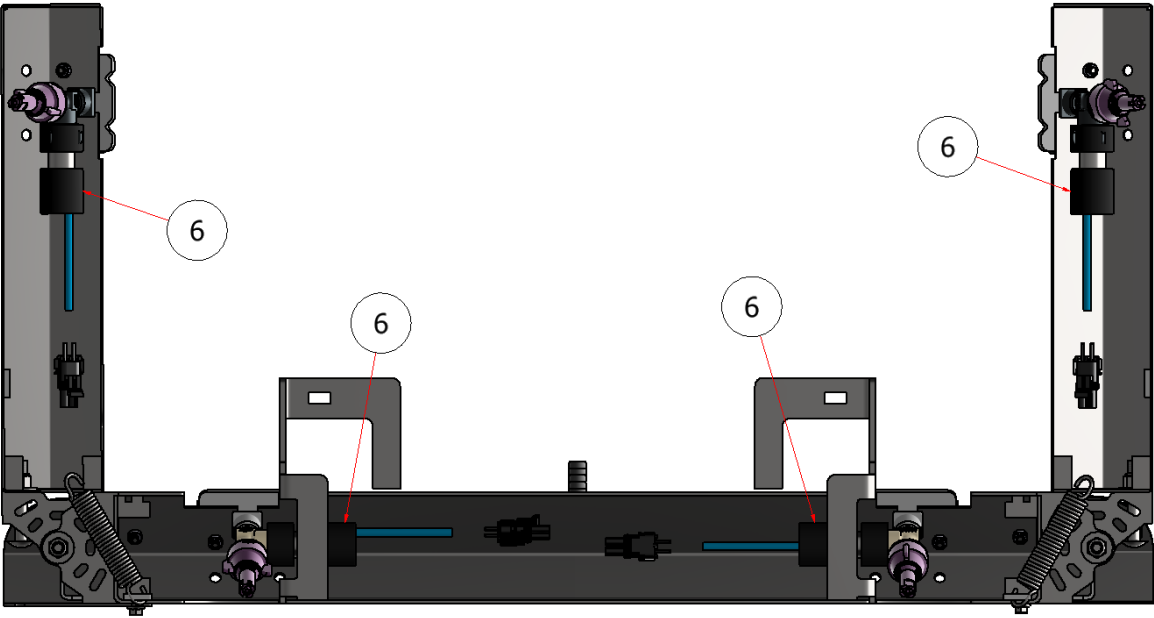

PARTS LIST			
ITEM	QTY	PART NUMBER	TITLE
11	2	R29-048	MOUNTING PLATE, SPRAY NOZZLE
17	12	HFSSC-145	HEX FLANGE BOLT, SS - 1/4-20 x 1/2

PARTS LIST			
ITEM	QTY	PART NUMBER	TITLE
20	2	C60112-12	BOOM SPRING, 6 NOZZLE BOOM

PARTS LIST			
ITEM	QTY	PART NUMBER	TITLE
12	2	R21-493	SGEV BOOM NOZZLE PIVOT COVER
17	12	HFSSC-145	HEX FLANGE BOLT, SS - 1/4-20 x 1/2

PARTS LIST			
ITEM	QTY	PART NUMBER	TITLE
19	1	S50061	TEE FITTING, BARB, 1/2