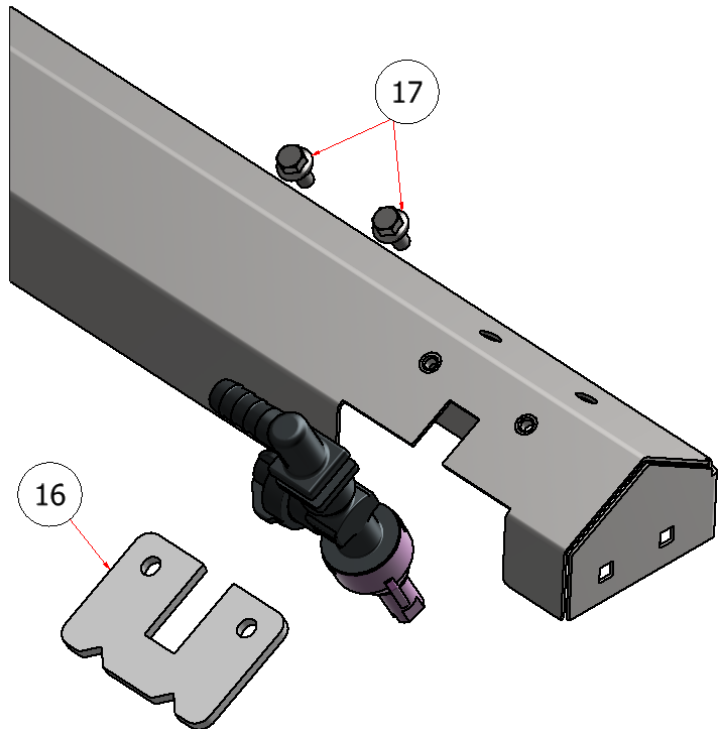

SPRAY BOOM ASSEMBLY

DRAWING NO. SGLEV-007 REV. 1

STEELGREEN MANUFACTURING

PARTS LIST			
ITEM	QTY	PART NUMBER	TITLE
1	2	S51014	NOZZLE BODY, 1/2" TEE
2	4	S50031	SPRAY TIP, AIC, LAV
3	2	S51013	NOZZLE BODY, 1/2" 90
18	4	S51281	CHECK VALVE 50 MESH, NO CHECK VALVE

PARTS LIST			
ITEM	QTY	PART NUMBER	TITLE
4	2	SHB-12X214SS	SHOULDER BOLT, 1/2" X 2-1/4" SS
5	6	FWSS-12	FLAT WASHER SAE, SS - 1/2
9	4	SSNNC-38	NYLOCK, SS - 3/8-16
10	4	FWSS-38	FLAT WASHER, SS - 3/8
13	1	W21-477	SG52S 2025 5 NOZZLE BOOM WING PEMNUT ASSEMBLY
14	1	W21-479	SG52S 2025 5 NOZZLE BOOM CENTER PEMNUT ASSEMBLY
15	1	W21-477-L	SG52S 2025 5 NOZZLE BOOM WING PEMNUT ASSEMBLY

PARTS LIST			
ITEM	QTY	PART NUMBER	TITLE
7	2	CB.375-16X2.5	CARRIAGE BOLT 3/8" X 2.5"
8	2	HFNCS-38S	HEX FLANGE NUT, SS - 3/8-16
9	4	SSNNC-38	NYLOCK, SS - 3/8-16
10	4	FWSS-38	FLAT WASHER, SS - 3/8

PARTS LIST			
ITEM	QTY	PART NUMBER	TITLE
16	2	R25-116	SGEV 2025 BOOM NOZZLE MOUNT PLATE
17	12	HFSSC-145	HEX FLANGE BOLT, SS - 1/4-20 x 1/2

PARTS LIST			
ITEM	QTY	PART NUMBER	TITLE
11	2	R29-048	MOUNTING PLATE, SPRAY NOZZLE
17	12	HFSSC-145	HEX FLANGE BOLT, SS - 1/4-20 x 1/2

PARTS LIST			
ITEM	QTY	PART NUMBER	TITLE
20	2	C60112-12	BOOM SPRING, 6 NOZZLE BOOM