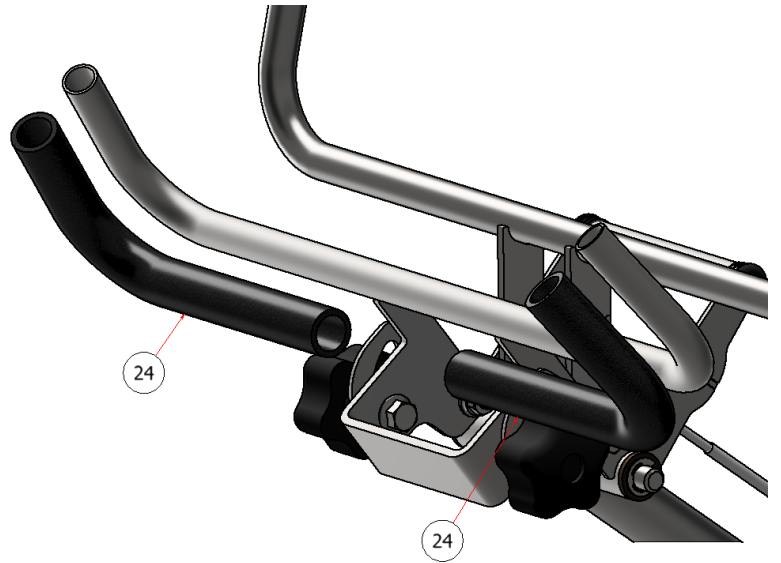

PARTS LIST			
ITEM	QTY	PART NUMBER	TITLE
1	6	C60303	BUSHING, JOY STICK
2	1	W27-045	SGL REVERSE BAR WELDMNT
26	4	C60217	ROUND PLUG, SNAP-IN, I.D. .61 - .7

PARTS LIST			
ITEM	QTY	PART NUMBER	TITLE
4	1	R31062	SGL ROD, JOY STICK
5	2	ECSS-050	E-CLIP, 1/2"

PARTS LIST			
ITEM	QTY	PART NUMBER	TITLE
15	1	D71018	CABLE, PARKING BRAKE
19	1	C60313-I	CLEVIS, THROTTLE, PARKING BRAKE

PARTS LIST

ITEM	QTY	PART NUMBER	TITLE
3	1	W27-044	SGL FORWARD BAR WELDMENT
16	4	HFNC5-25S	HEX FLANGE NUT, 1/4"
17	2	HFSSC-14114	HEX BOLT, 1/4" X 1-1/4" SS
18	2	FWSS-14	FLAT WASHER, SS - 1/4"

PARTS LIST

ITEM	QTY	PART NUMBER	TITLE
6	2	C60202	KNOB, RUBBER, SPEED BAR
7	2	FWSS-38	FLAT WASHER, SS - 3/8"
8	2	HFNC5-38S	HEX FLANGE NUT, SS - 3/8-16
9	2	LWESS-38	STAR WASHER, 3/8"
10	2	HFSSC-38114	HEX FLANGE BOLT, SS - 3/8 X 1-1/4"

PARTS LIST			
ITEM	QTY	PART NUMBER	TITLE
24	2	C60200	GRIP, JOY STICK

PARTS LIST			
ITEM	QTY	PART NUMBER	TITLE
26	4	C60217	ROUND PLUG, SNAP-IN, I.D. .61 - .7

PARTS LIST			
ITEM	QTY	PART NUMBER	TITLE
12	1	HW21-448	SG SPEEDOMETER BRACKET, HARDWARE
13	1	E40010	SPEEDOMETER
22	2	FSW-10	FLAT WASHER, SS-10
23	2	SHMSS-407010	ALLEN SCREW, 40 X 70 X 10