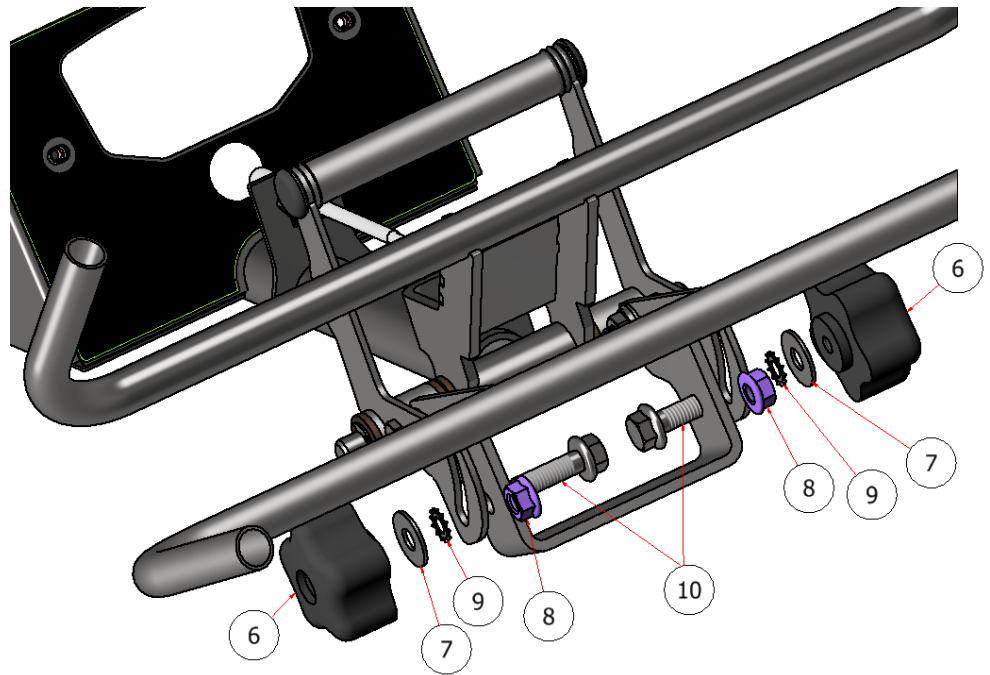

STEERING SUB-ASSY.

DRAWING NO. SGLEV-015 REV. 1

PARTS LIST			
ITEM	QTY	PART NUMBER	TITLE
20	1	C60452	DECAL, DASH PANEL, SGLITE
25	1	W27-038	STEERING ARM, SGL

PARTS LIST			
ITEM	QTY	PART NUMBER	TITLE
1	6	C60303	BUSHING, JOY STICK

PARTS LIST			
ITEM	QTY	PART NUMBER	TITLE
1	6	C60303	BUSHING, JOY STICK
2	1	W27-045	SGL REVERSE BAR WELDMNT
26	4	C60217	ROUND PLUG, SNAP-IN, I.D. .61 - .7

PARTS LIST			
ITEM	QTY	PART NUMBER	TITLE
4	1	R31062	SGL ROD, JOY STICK
5	2	ECSS-050	E-CLIP, 1/2"

PARTS LIST			
ITEM	QTY	PART NUMBER	TITLE
15	1	D71018	CABLE, PARKING BRAKE
19	1	C60313-I	CLEVIS, THROTTLE, PARKING BRAKE

PARTS LIST

ITEM	QTY	PART NUMBER	TITLE
3	1	W27-044	SGL FORWARD BAR WELDMENT
16	4	HFNC5-25S	HEX FLANGE NUT, 1/4"
17	2	HFSSC-14114	HEX BOLT, 1/4" X 1-1/4" SS
18	2	FWSS-14	FLAT WASHER, SS - 1/4"

PARTS LIST			
ITEM	QTY	PART NUMBER	TITLE
24	2	C60200	GRIP, JOY STICK

PARTS LIST			
ITEM	QTY	PART NUMBER	TITLE
26	4	C60217	ROUND PLUG, SNAP-IN, I.D. .61 - .7

PARTS LIST			
ITEM	QTY	PART NUMBER	TITLE
12	1	HW21-448	SG SPEEDOMETER BRACKET, HARDWARE
13	1	E40010	SPEEDOMETER
22	2	FSW-10	FLAT WASHER, SS-10
23	2	SHMSS-407010	ALLEN SCREW, 40 X 70 X 10