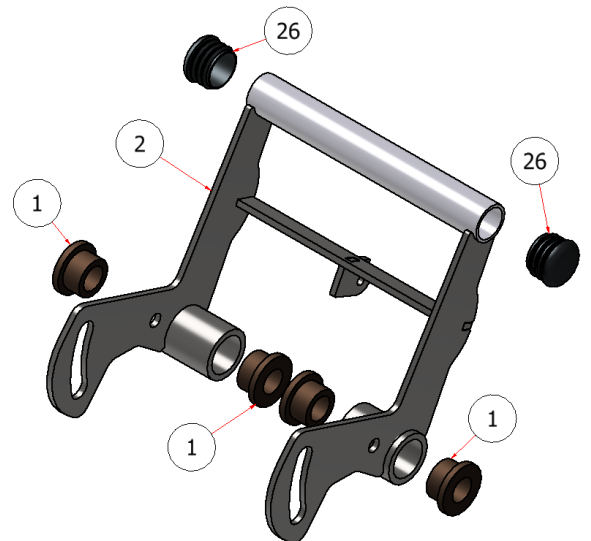

STEERING SUB-ASSY.

DRAWING NO. SGLEV-015 REV. 1

PARTS LIST			
ITEM	QTY	PART NUMBER	TITLE
20	1	C60452	DECAL, DASH PANEL, SGLITE
25	1	W27-038	STEERING ARM, SGL

PARTS LIST			
ITEM	QTY	PART NUMBER	TITLE
1	6	C60303	BUSHING, JOY STICK

PARTS LIST			
ITEM	QTY	PART NUMBER	TITLE
1	6	C60303	BUSHING, JOY STICK
2	1	W27-045	SGL REVERSE BAR WELDMNT
26	4	C60217	ROUND PLUG, SNAP-IN, I.D. .61 - .7

PARTS LIST			
ITEM	QTY	PART NUMBER	TITLE
4	1	R31062	SGL ROD, JOY STICK
5	2	ECSS-050	E-CLIP, 1/2"

PARTS LIST			
ITEM	QTY	PART NUMBER	TITLE
15	1	D71018	CABLE, PARKING BRAKE
19	1	C60313-I	CLEVIS, THROTTLE, PARKING BRAKE

PARTS LIST

ITEM	QTY	PART NUMBER	TITLE
3	1	W27-044	SGL FORWARD BAR WELDMENT
16	4	HFNC5-25S	HEX FLANGE NUT, 1/4"
17	2	HFSSC-14114	HEX BOLT, 1/4" X 1-1/4" SS
18	2	FWSS-14	FLAT WASHER, SS - 1/4"

PARTS LIST			
ITEM	QTY	PART NUMBER	TITLE
24	2	C60200	GRIP, JOY STICK

PARTS LIST			
ITEM	QTY	PART NUMBER	TITLE
26	4	C60217	ROUND PLUG, SNAP-IN, I.D. .61 - .7

PARTS LIST			
ITEM	QTY	PART NUMBER	TITLE
12	1	HW21-448	SG SPEEDOMETER BRACKET, HARDWARE
13	1	E40010	SPEEDOMETER
22	2	FSW-10	FLAT WASHER, SS-10
23	2	SHMSS-407010	ALLEN SCREW, 40 X 70 X 10