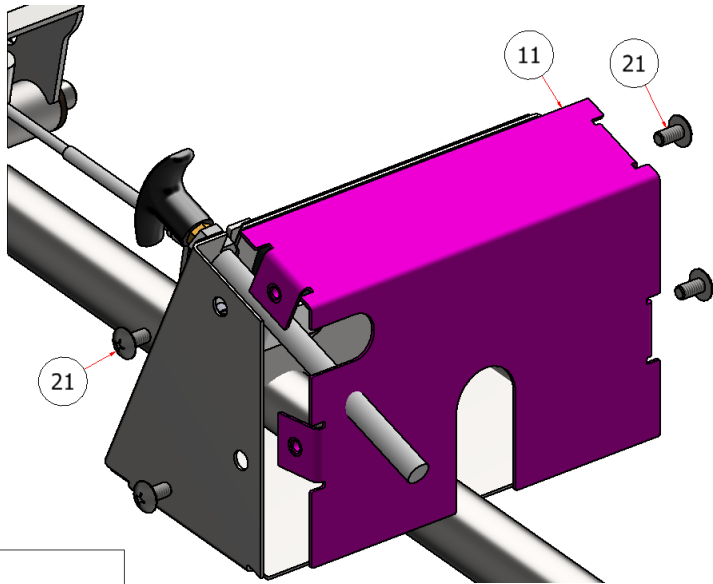

PARTS LIST

ITEM	QTY	PART NUMBER	TITLE
6	2	C60202	KNOB, RUBBER, SPEED BAR
7	2	FWSS-38	FLAT WASHER, SS - 3/8"
8	2	HFNC5-38S	HEX FLANGE NUT, SS - 3/8-16
9	2	LWESS-38	STAR WASHER, 3/8"
10	2	HFSSC-38114	HEX FLANGE BOLT, SS - 3/8 X 1-1/4"

PARTS LIST			
ITEM	QTY	PART NUMBER	TITLE
24	2	C60200	GRIP, JOY STICK

PARTS LIST			
ITEM	QTY	PART NUMBER	TITLE
26	4	C60217	ROUND PLUG, SNAP-IN, I.D. .61 - .7

PARTS LIST			
ITEM	QTY	PART NUMBER	TITLE
12	1	HW21-448	SG SPEEDOMETER BRACKET, HARDWARE
13	1	E40010	SPEEDOMETER
22	2	FSW-10	FLAT WASHER, SS-10
23	2	SHMSS-407010	ALLEN SCREW, 40 X 70 X 10

PARTS LIST			
ITEM	QTY	PART NUMBER	TITLE
21	6	TRPC-141S	PHILLIPS PAN HEAD MACHINE SCREW, SS - 1/4-20 x 1

PARTS LIST			
ITEM	QTY	PART NUMBER	TITLE
14	1	D71014	12.5/22.5 HOPPER DOOR CABLE

PARTS LIST			
ITEM	QTY	PART NUMBER	TITLE
11	1	HW27-143	COVER, SPEEDO HOUSING, SGL
21	6	TRPC-1412S	PHILLIPS PAN HEAD MACHINE SCREW, SS - 1/4-20 x 1/2"