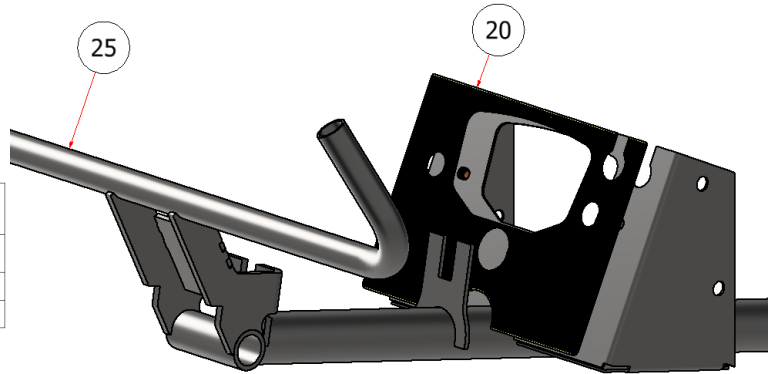

STEERING SUB-ASSY.

DRAWING NO. SGLEV-015 REV. 1

PARTS LIST			
ITEM	QTY	PART NUMBER	TITLE
20	1	C60452	DECAL, DASH PANEL, SGLITE
25	1	W27-038	STEERING ARM, SGL

PARTS LIST			
ITEM	QTY	PART NUMBER	TITLE
1	6	C60303	BUSHING, JOY STICK

PARTS LIST			
ITEM	QTY	PART NUMBER	TITLE
1	6	C60303	BUSHING, JOY STICK
2	1	W27-045	SGL REVERSE BAR WELDMNT
26	4	C60217	ROUND PLUG, SNAP-IN, I.D. .61 - .7

PARTS LIST			
ITEM	QTY	PART NUMBER	TITLE
4	1	R31062	SGL ROD, JOY STICK
5	2	ECSS-050	E-CLIP, 1/2"

PARTS LIST			
ITEM	QTY	PART NUMBER	TITLE
15	1	D71018	CABLE, PARKING BRAKE
19	1	C60313-I	CLEVIS, THROTTLE, PARKING BRAKE

PARTS LIST

ITEM	QTY	PART NUMBER	TITLE
3	1	W27-044	SGL FORWARD BAR WELDMENT
16	4	HFNC5-25S	HEX FLANGE NUT, 1/4"
17	2	HFSSC-14114	HEX BOLT, 1/4" X 1-1/4" SS
18	2	FWSS-14	FLAT WASHER, SS - 1/4"

PARTS LIST			
ITEM	QTY	PART NUMBER	TITLE
24	2	C60200	GRIP, JOY STICK

PARTS LIST			
ITEM	QTY	PART NUMBER	TITLE
26	4	C60217	ROUND PLUG, SNAP-IN, I.D. .61 - .7

PARTS LIST			
ITEM	QTY	PART NUMBER	TITLE
12	1	HW21-448	SG SPEEDOMETER BRACKET, HARDWARE
13	1	E40010	SPEEDOMETER
22	2	FSW-10	FLAT WASHER, SS-10
23	2	SHMSS-407010	ALLEN SCREW, 40 X 70 X 10