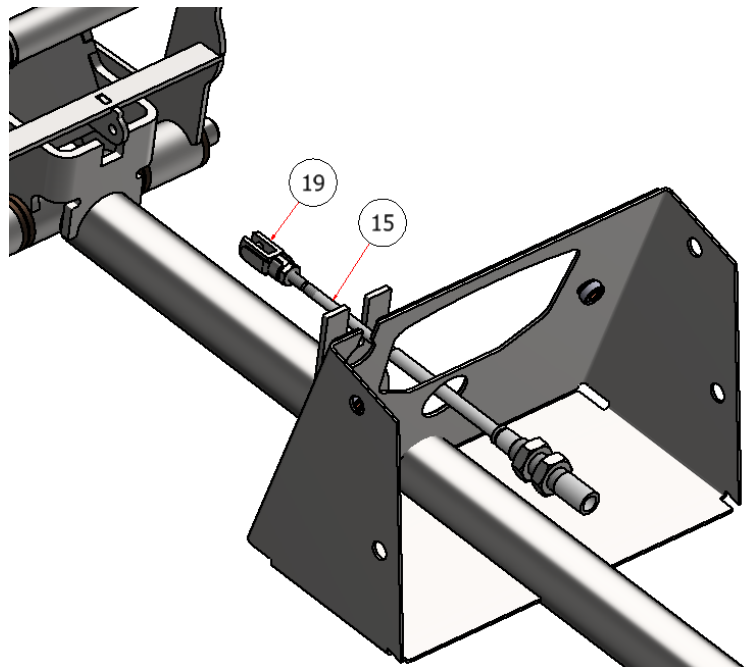

STEERING SUB-ASSY.

DRAWING NO. SGLEV-015 REV. 1

PARTS LIST			
ITEM	QTY	PART NUMBER	TITLE
20	1	C60452	DECAL, DASH PANEL, SGLITE
25	1	W27-038	STEERING ARM, SGL

PARTS LIST			
ITEM	QTY	PART NUMBER	TITLE
1	6	C60303	BUSHING, JOY STICK

PARTS LIST			
ITEM	QTY	PART NUMBER	TITLE
1	6	C60303	BUSHING, JOY STICK
2	1	W27-045	SGL REVERSE BAR WELDMNT
26	4	C60217	ROUND PLUG, SNAP-IN, I.D. .61 - .7

PARTS LIST			
ITEM	QTY	PART NUMBER	TITLE
4	1	R31062	SGL ROD, JOY STICK
5	2	ECSS-050	E-CLIP, 1/2"

PARTS LIST			
ITEM	QTY	PART NUMBER	TITLE
15	1	D71018	CABLE, PARKING BRAKE
19	1	C60313-I	CLEVIS, THROTTLE, PARKING BRAKE

PARTS LIST

ITEM	QTY	PART NUMBER	TITLE
3	1	W27-044	SGL FORWARD BAR WELDMENT
16	4	HFNC5-25S	HEX FLANGE NUT, 1/4"
17	2	HFSSC-14114	HEX BOLT, 1/4" X 1-1/4" SS
18	2	FWSS-14	FLAT WASHER, SS - 1/4"

PARTS LIST			
ITEM	QTY	PART NUMBER	TITLE
24	2	C60200	GRIP, JOY STICK

PARTS LIST			
ITEM	QTY	PART NUMBER	TITLE
26	4	C60217	ROUND PLUG, SNAP-IN, I.D. .61 - .7

PARTS LIST			
ITEM	QTY	PART NUMBER	TITLE
12	1	HW21-448	SG SPEEDOMETER BRACKET, HARDWARE
13	1	E40010	SPEEDOMETER
22	2	FSW-10	FLAT WASHER, SS-10
23	2	SHMSS-407010	ALLEN SCREW, 40 X 70 X 10