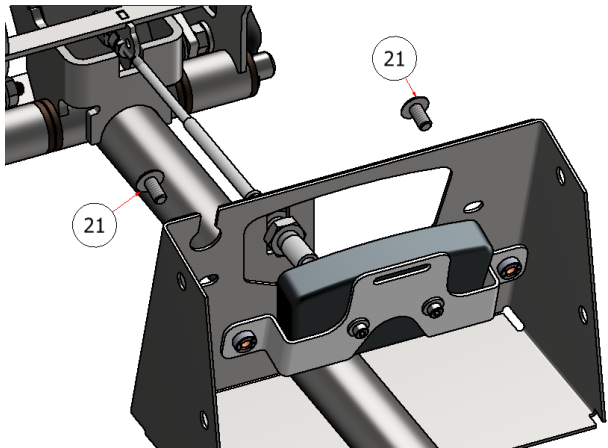

PARTS LIST			
ITEM	QTY	PART NUMBER	TITLE
24	2	C60200	GRIP, JOY STICK

PARTS LIST			
ITEM	QTY	PART NUMBER	TITLE
26	4	C60217	ROUND PLUG, SNAP-IN, I.D. .61 - .7

PARTS LIST			
ITEM	QTY	PART NUMBER	TITLE
12	1	HW21-448	SG SPEEDOMETER BRACKET, HARDWARE
13	1	E40010	SPEEDOMETER
22	2	FSW-10	FLAT WASHER, SS-10
23	2	SHMSS-407010	ALLEN SCREW, 40 X 70 X 10

PARTS LIST			
ITEM	QTY	PART NUMBER	TITLE
21	6	TRPC-141S	PHILLIPS PAN HEAD MACHINE SCREW, SS - 1/4-20 x 1

PARTS LIST			
ITEM	QTY	PART NUMBER	TITLE
14	1	D71014	12.5/22.5 HOPPER DOOR CABLE

PARTS LIST			
ITEM	QTY	PART NUMBER	TITLE
11	1	HW27-143	COVER, SPEEDO HOUSING, SGL
21	6	TRPC-1412S	PHILLIPS PAN HEAD MACHINE SCREW, SS - 1/4-20 x 1/2"