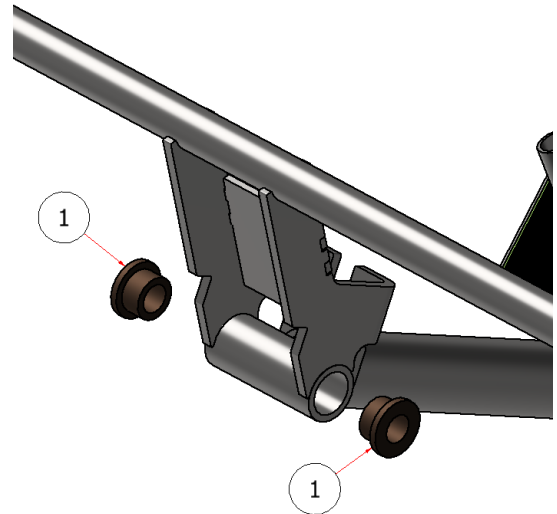

STEERING SUB-ASSY.

DRAWING NO. SGLEV-015 REV. 1

PARTS LIST			
ITEM	QTY	PART NUMBER	TITLE
20	1	C60452	DECAL, DASH PANEL, SGLITE
25	1	W27-038	STEERING ARM, SGL

PARTS LIST			
ITEM	QTY	PART NUMBER	TITLE
1	6	C60303	BUSHING, JOY STICK

PARTS LIST			
ITEM	QTY	PART NUMBER	TITLE
1	6	C60303	BUSHING, JOY STICK
2	1	W27-045	SGL REVERSE BAR WELDMNT
26	4	C60217	ROUND PLUG, SNAP-IN, I.D. .61 - .7

PARTS LIST			
ITEM	QTY	PART NUMBER	TITLE
4	1	R31062	SGL ROD, JOY STICK
5	2	ECSS-050	E-CLIP, 1/2"

PARTS LIST			
ITEM	QTY	PART NUMBER	TITLE
15	1	D71018	CABLE, PARKING BRAKE
19	1	C60313-I	CLEVIS, THROTTLE, PARKING BRAKE

PARTS LIST

ITEM	QTY	PART NUMBER	TITLE
3	1	W27-044	SGL FORWARD BAR WELDMENT
16	4	HFNC5-25S	HEX FLANGE NUT, 1/4"
17	2	HFSSC-14114	HEX BOLT, 1/4" X 1-1/4" SS
18	2	FWSS-14	FLAT WASHER, SS - 1/4"

PARTS LIST			
ITEM	QTY	PART NUMBER	TITLE
24	2	C60200	GRIP, JOY STICK

PARTS LIST			
ITEM	QTY	PART NUMBER	TITLE
26	4	C60217	ROUND PLUG, SNAP-IN, I.D. .61 - .7

PARTS LIST			
ITEM	QTY	PART NUMBER	TITLE
12	1	HW21-448	SG SPEEDOMETER BRACKET, HARDWARE
13	1	E40010	SPEEDOMETER
22	2	FSW-10	FLAT WASHER, SS-10
23	2	SHMSS-407010	ALLEN SCREW, 40 X 70 X 10