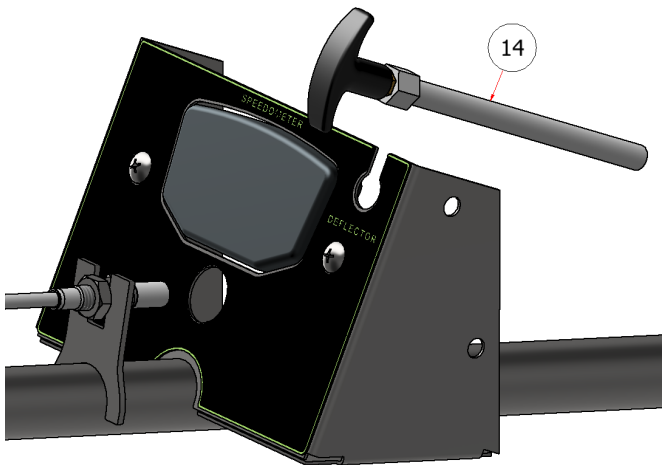

PARTS LIST			
ITEM	QTY	PART NUMBER	TITLE
24	2	C60200	GRIP, JOY STICK

PARTS LIST			
ITEM	QTY	PART NUMBER	TITLE
26	4	C60217	ROUND PLUG, SNAP-IN, I.D. .61 - .7

PARTS LIST			
ITEM	QTY	PART NUMBER	TITLE
12	1	HW21-448	SG SPEEDOMETER BRACKET, HARDWARE
13	1	E40010	SPEEDOMETER
22	2	FSW-10	FLAT WASHER, SS-10
23	2	SHMSS-407010	ALLEN SCREW, 40 X 70 X 10

PARTS LIST			
ITEM	QTY	PART NUMBER	TITLE
21	6	TRPC-141S	PHILLIPS PAN HEAD MACHINE SCREW, SS - 1/4-20 x 1

PARTS LIST			
ITEM	QTY	PART NUMBER	TITLE
14	1	D71014	12.5/22.5 HOPPER DOOR CABLE

PARTS LIST			
ITEM	QTY	PART NUMBER	TITLE
11	1	HW27-143	COVER, SPEEDO HOUSING, SGL
21	6	TRPC-1412S	PHILLIPS PAN HEAD MACHINE SCREW, SS - 1/4-20 x 1/2"