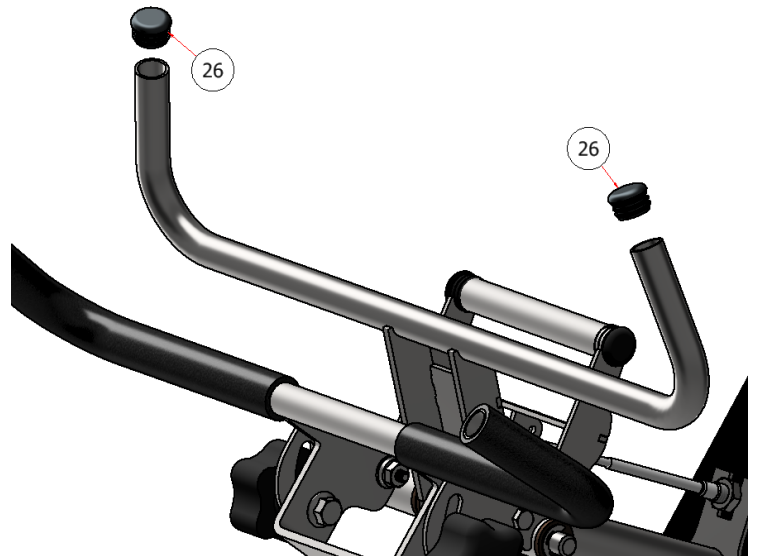

PARTS LIST			
ITEM	QTY	PART NUMBER	TITLE
1	6	C60303	BUSHING, JOY STICK
2	1	W27-045	SGL REVERSE BAR WELDMNT
26	4	C60217	ROUND PLUG, SNAP-IN, I.D. .61 - .7

PARTS LIST			
ITEM	QTY	PART NUMBER	TITLE
4	1	R31062	SGL ROD, JOY STICK
5	2	ECSS-050	E-CLIP, 1/2"

PARTS LIST			
ITEM	QTY	PART NUMBER	TITLE
15	1	D71018	CABLE, PARKING BRAKE
19	1	C60313-I	CLEVIS, THROTTLE, PARKING BRAKE

PARTS LIST

ITEM	QTY	PART NUMBER	TITLE
3	1	W27-044	SGL FORWARD BAR WELDMENT
16	4	HFNC5-25S	HEX FLANGE NUT, 1/4"
17	2	HFSSC-14114	HEX BOLT, 1/4" X 1-1/4" SS
18	2	FWSS-14	FLAT WASHER, SS - 1/4"

PARTS LIST

ITEM	QTY	PART NUMBER	TITLE
6	2	C60202	KNOB, RUBBER, SPEED BAR
7	2	FWSS-38	FLAT WASHER, SS - 3/8"
8	2	HFNC5-38S	HEX FLANGE NUT, SS - 3/8-16
9	2	LWESS-38	STAR WASHER, 3/8"
10	2	HFSSC-38114	HEX FLANGE BOLT, SS - 3/8 X 1-1/4"

PARTS LIST			
ITEM	QTY	PART NUMBER	TITLE
24	2	C60200	GRIP, JOY STICK

PARTS LIST			
ITEM	QTY	PART NUMBER	TITLE
26	4	C60217	ROUND PLUG, SNAP-IN, I.D. .61 - .7

PARTS LIST			
ITEM	QTY	PART NUMBER	TITLE
12	1	HW21-448	SG SPEEDOMETER BRACKET, HARDWARE
13	1	E40010	SPEEDOMETER
22	2	FSW-10	FLAT WASHER, SS-10
23	2	SHMSS-407010	ALLEN SCREW, 40 X 70 X 10