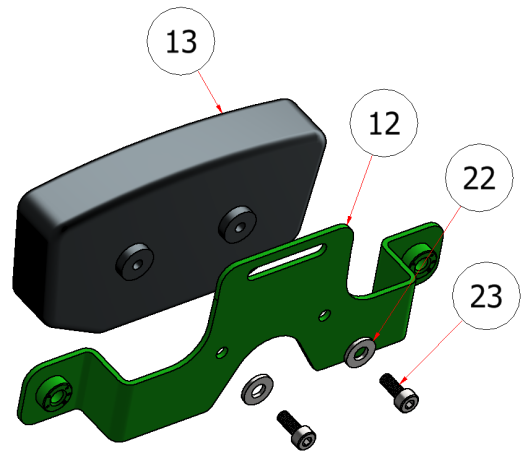

PARTS LIST			
ITEM	QTY	PART NUMBER	TITLE
1	6	C60303	BUSHING, JOY STICK
2	1	W27-045	SGL REVERSE BAR WELDMNT
26	4	C60217	ROUND PLUG, SNAP-IN, I.D. .61 - .7

PARTS LIST			
ITEM	QTY	PART NUMBER	TITLE
4	1	R31062	SGL ROD, JOY STICK
5	2	ECSS-050	E-CLIP, 1/2"

PARTS LIST

ITEM	QTY	PART NUMBER	TITLE
6	2	C60202	KNOB, RUBBER, SPEED BAR
7	2	FWSS-38	FLAT WASHER, SS - 3/8"
8	2	HFNC5-38S	HEX FLANGE NUT, SS - 3/8-16
9	2	LWESS-38	STAR WASHER, 3/8"
10	2	HFSSC-38114	HEX FLANGE BOLT, SS - 3/8 X 1-1/4"

PARTS LIST			
ITEM	QTY	PART NUMBER	TITLE
24	2	C60200	GRIP, JOY STICK

PARTS LIST			
ITEM	QTY	PART NUMBER	TITLE
26	4	C60217	ROUND PLUG, SNAP-IN, I.D. .61 - .7

PARTS LIST			
ITEM	QTY	PART NUMBER	TITLE
12	1	HW21-448	SG SPEEDOMETER BRACKET, HARDWARE
13	1	E40010	SPEEDOMETER
22	2	FSW-10	FLAT WASHER, SS-10
23	2	SHMSS-407010	ALLEN SCREW, 40 X 70 X 10

PARTS LIST			
ITEM	QTY	PART NUMBER	TITLE
21	6	TRPC-141S	PHILLIPS PAN HEAD MACHINE SCREW, SS - 1/4-20 x 1

PARTS LIST			
ITEM	QTY	PART NUMBER	TITLE
14	1	D71014	12.5/22.5 HOPPER DOOR CABLE

PARTS LIST			
ITEM	QTY	PART NUMBER	TITLE
11	1	HW27-143	COVER, SPEEDO HOUSING, SGL
21	6	TRPC-1412S	PHILLIPS PAN HEAD MACHINE SCREW, SS - 1/4-20 x 1/2"