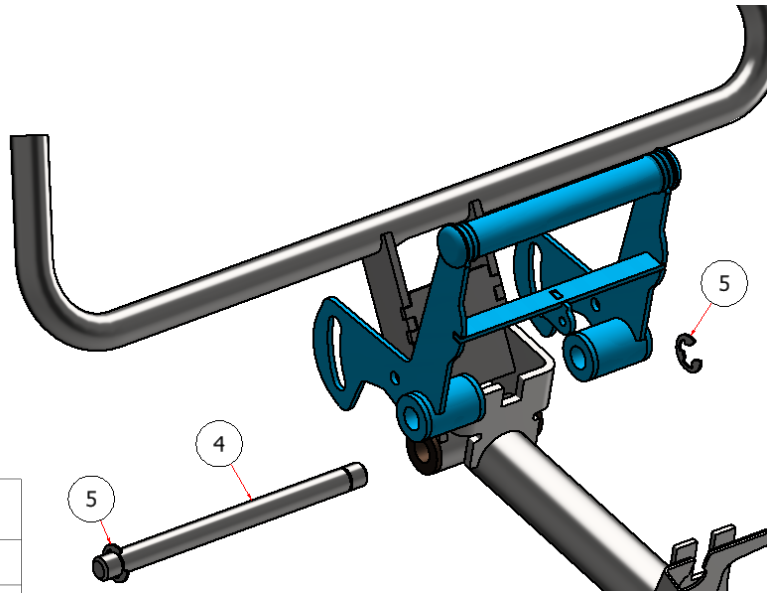

STEERING SUB-ASSY.

DRAWING NO. SGLEV-015 REV. 1

PARTS LIST			
ITEM	QTY	PART NUMBER	TITLE
20	1	C60452	DECAL, DASH PANEL, SGLITE
25	1	W27-038	STEERING ARM, SGL

PARTS LIST			
ITEM	QTY	PART NUMBER	TITLE
1	6	C60303	BUSHING, JOY STICK

PARTS LIST			
ITEM	QTY	PART NUMBER	TITLE
1	6	C60303	BUSHING, JOY STICK
2	1	W27-045	SGL REVERSE BAR WELDMNT
26	4	C60217	ROUND PLUG, SNAP-IN, I.D. .61 - .7

PARTS LIST			
ITEM	QTY	PART NUMBER	TITLE
4	1	R31062	SGL ROD, JOY STICK
5	2	ECSS-050	E-CLIP, 1/2"

PARTS LIST			
ITEM	QTY	PART NUMBER	TITLE
15	1	D71018	CABLE, PARKING BRAKE
19	1	C60313-I	CLEVIS, THROTTLE, PARKING BRAKE

PARTS LIST

ITEM	QTY	PART NUMBER	TITLE
3	1	W27-044	SGL FORWARD BAR WELDMENT
16	4	HFNC5-25S	HEX FLANGE NUT, 1/4"
17	2	HFSSC-14114	HEX BOLT, 1/4" X 1-1/4" SS
18	2	FWSS-14	FLAT WASHER, SS - 1/4"

PARTS LIST			
ITEM	QTY	PART NUMBER	TITLE
24	2	C60200	GRIP, JOY STICK

PARTS LIST			
ITEM	QTY	PART NUMBER	TITLE
26	4	C60217	ROUND PLUG, SNAP-IN, I.D. .61 - .7

PARTS LIST			
ITEM	QTY	PART NUMBER	TITLE
12	1	HW21-448	SG SPEEDOMETER BRACKET, HARDWARE
13	1	E40010	SPEEDOMETER
22	2	FSW-10	FLAT WASHER, SS-10
23	2	SHMSS-407010	ALLEN SCREW, 40 X 70 X 10