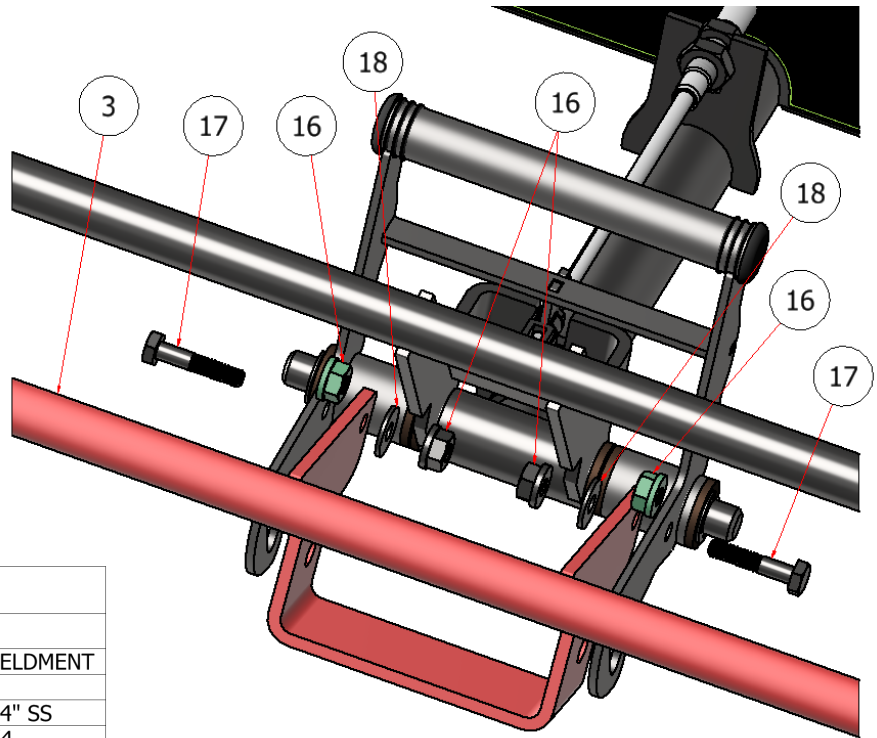

PARTS LIST			
ITEM	QTY	PART NUMBER	TITLE
1	6	C60303	BUSHING, JOY STICK
2	1	W27-045	SGL REVERSE BAR WELDMNT
26	4	C60217	ROUND PLUG, SNAP-IN, I.D. .61 - .7

PARTS LIST			
ITEM	QTY	PART NUMBER	TITLE
4	1	R31062	SGL ROD, JOY STICK
5	2	ECSS-050	E-CLIP, 1/2"

PARTS LIST			
ITEM	QTY	PART NUMBER	TITLE
15	1	D71018	CABLE, PARKING BRAKE
19	1	C60313-I	CLEVIS, THROTTLE, PARKING BRAKE

PARTS LIST

ITEM	QTY	PART NUMBER	TITLE
3	1	W27-044	SGL FORWARD BAR WELDMENT
16	4	HFNC5-25S	HEX FLANGE NUT, 1/4"
17	2	HFSSC-14114	HEX BOLT, 1/4" X 1-1/4" SS
18	2	FWSS-14	FLAT WASHER, SS - 1/4"

PARTS LIST

ITEM	QTY	PART NUMBER	TITLE
6	2	C60202	KNOB, RUBBER, SPEED BAR
7	2	FWSS-38	FLAT WASHER, SS - 3/8"
8	2	HFNC5-38S	HEX FLANGE NUT, SS - 3/8-16
9	2	LWESS-38	STAR WASHER, 3/8"
10	2	HFSSC-38114	HEX FLANGE BOLT, SS - 3/8 X 1-1/4"

PARTS LIST			
ITEM	QTY	PART NUMBER	TITLE
24	2	C60200	GRIP, JOY STICK

PARTS LIST			
ITEM	QTY	PART NUMBER	TITLE
26	4	C60217	ROUND PLUG, SNAP-IN, I.D. .61 - .7

PARTS LIST			
ITEM	QTY	PART NUMBER	TITLE
12	1	HW21-448	SG SPEEDOMETER BRACKET, HARDWARE
13	1	E40010	SPEEDOMETER
22	2	FSW-10	FLAT WASHER, SS-10
23	2	SHMSS-407010	ALLEN SCREW, 40 X 70 X 10