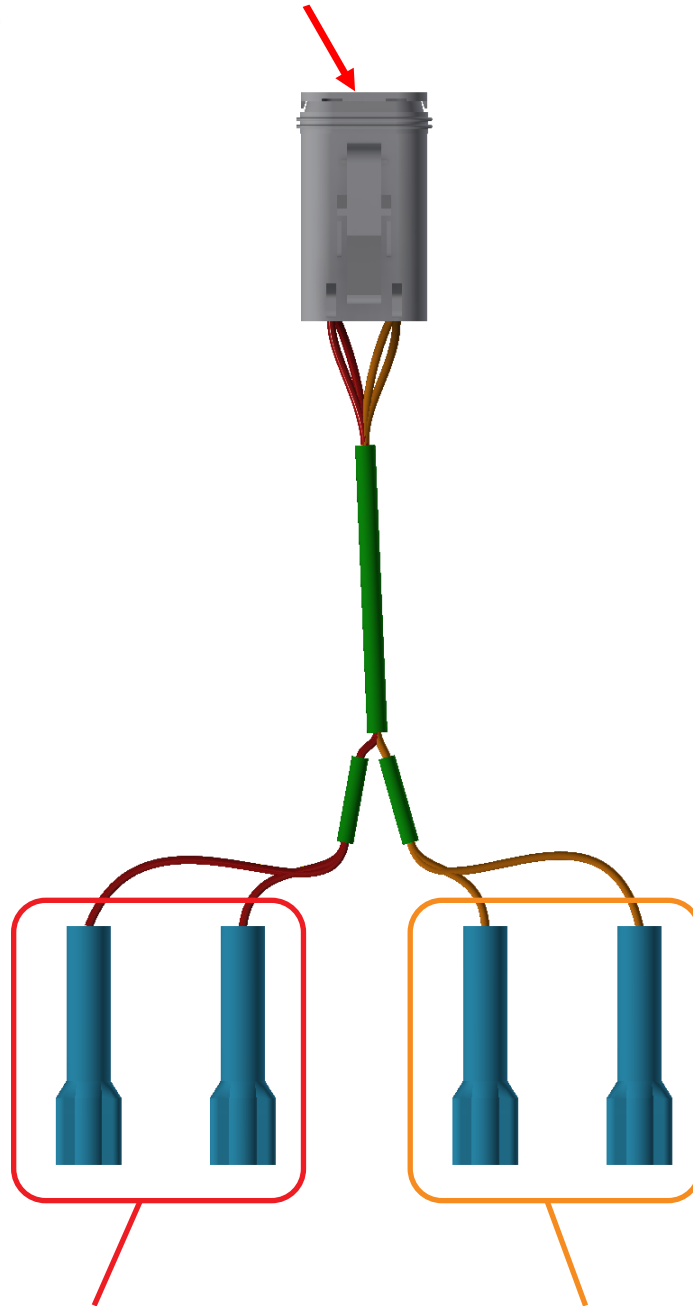

THUMBSWITCH HARNESS

PART NO. SGL-THS

DRAWING NO. SGLED-015 REV. 1

STEELGREEN
MANUFACTURING

TO SGL SPEEDOMETER HARNESS
(SGL-SPD)

TO THUMBSWITCH

TO EW THUMBSWITCH