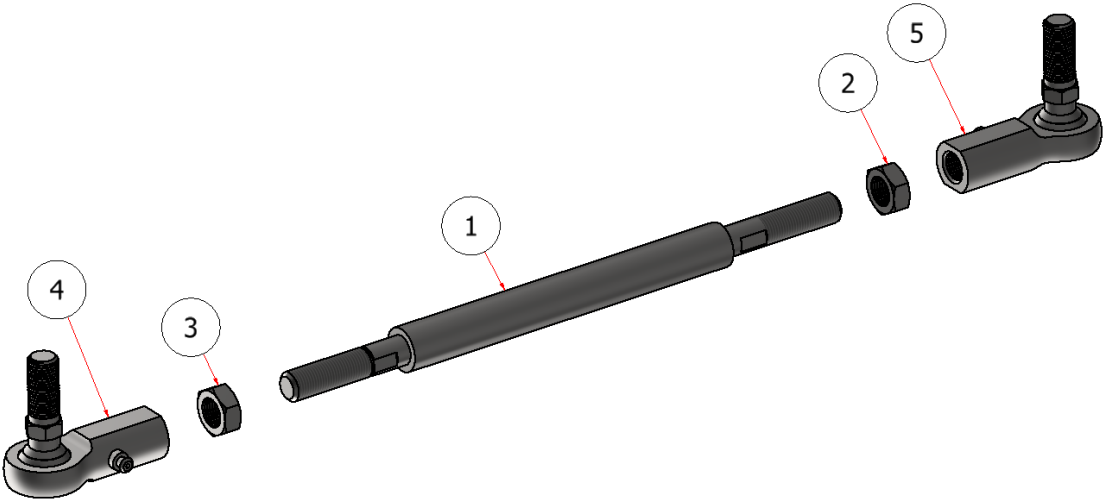

TIE RODS SUB-ASSY.

DRAWING NO. SGLV-016 REV. 1

STEELGREEN MANUFACTURING

END WITH THE NOTCH IS LEFT HAND THREAD

PARTS LIST			
ITEM	QTY	PART NUMBER	TITLE
1	1	W27-088	TIE ROD, LOWER, SGL
2	1	HJNFSS-12	HEX JAM NUT, 1/2-20 SS
3	1	HJNFSS-12LH	HEX JAM NUT, 1/2-20, LH, SS
4	1	C60311-LH	BALL JOINT, 1/2", LH THREAD
5	1	C60311-RH	BALL JOINT, 1/2", RH THREAD

END WITH THE NOTCH IS LEFT HAND THREAD

PARTS LIST			
ITEM	QTY	PART NUMBER	DESCRIPTION
1	1	W27-089	TIE ROD, UPPER, SGL
2	1	HJNFSS-12	HEX JAM NUT, 1/2-20 SS
3	1	HJNFSS-12LH	HEX JAM NUT, 1/2-20, LH, SS
4	1	C60311-LH	BALL JOINT, 1/2", LH THREAD
5	1	C60311-RH	BALL JOINT, 1/2", RH THREAD