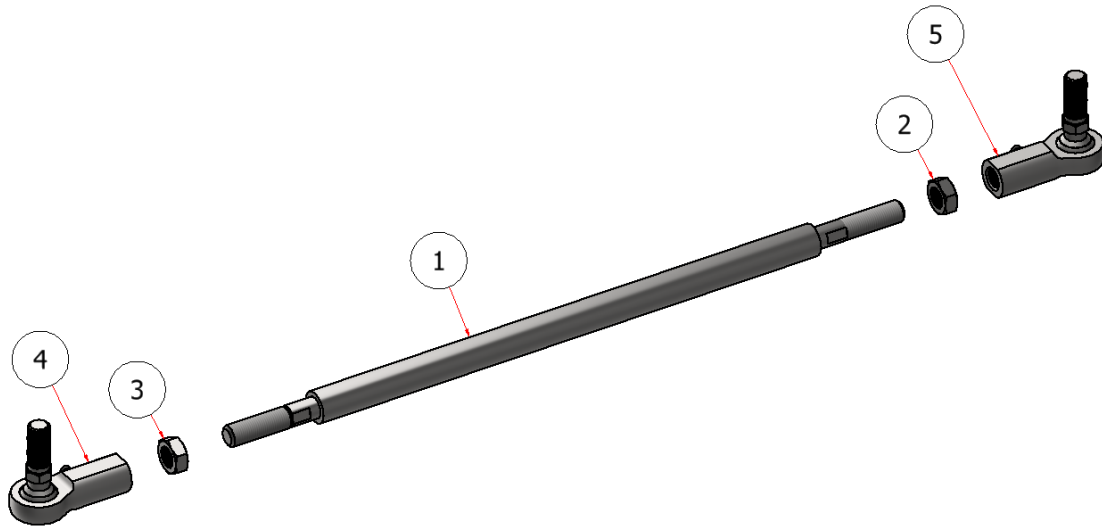

TIE RODS SUB-ASSY.

DRAWING NO. SGLV-016 REV. 1

STEELGREEN MANUFACTURING

END WITH THE NOTCH IS LEFT HAND THREAD

PARTS LIST			
ITEM	QTY	PART NUMBER	TITLE
1	1	W27-088	TIE ROD, LOWER, SGL
2	1	HJNFSS-12	HEX JAM NUT, 1/2-20 SS
3	1	HJNFSS-12LH	HEX JAM NUT, 1/2-20, LH, SS
4	1	C60311-LH	BALL JOINT, 1/2", LH THREAD
5	1	C60311-RH	BALL JOINT, 1/2", RH THREAD

END WITH THE NOTCH IS LEFT HAND THREAD

PARTS LIST			
ITEM	QTY	PART NUMBER	DESCRIPTION
1	1	W27-089	TIE ROD, UPPER, SGL
2	1	HJNFSS-12	HEX JAM NUT, 1/2-20 SS
3	1	HJNFSS-12LH	HEX JAM NUT, 1/2-20, LH, SS
4	1	C60311-LH	BALL JOINT, 1/2", LH THREAD
5	1	C60311-RH	BALL JOINT, 1/2", RH THREAD