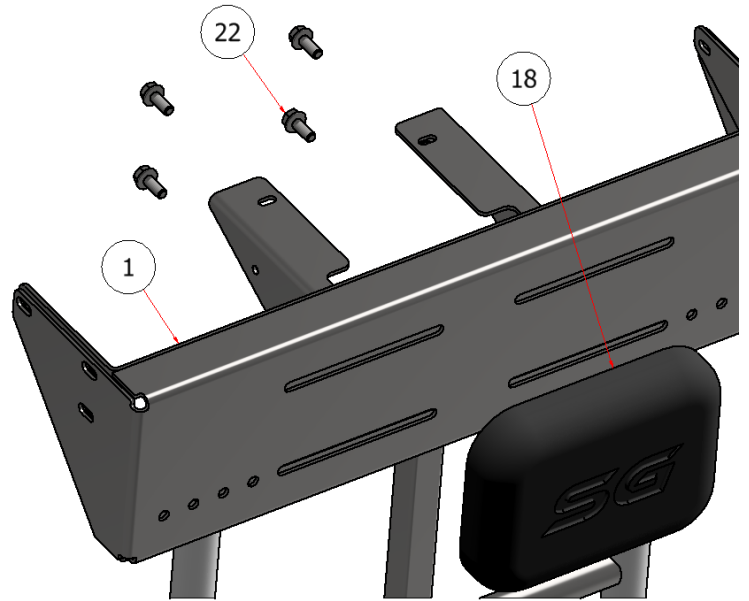

UPRIGHT ASSEMBLY

DRAWING NO. SGLEV-002 REV. 1

PARTS LIST			
ITEM	QTY	PART NUMBER	TITLE
12	1	R27-080	SGL CONTROL PANEL COVER
13	1	C60444	DECAL, DASH PANEL, SGLITE

PARTS LIST			
ITEM	QTY	PART NUMBER	TITLE
14	1	E40011	TACHOMETER
15	4	E40202	2-WAY ROCKER SWITCH, ON OFF

PARTS LIST			
ITEM	QTY	PART NUMBER	TITLE
9	4	TRPC-1012S	SCREW, PHILLIPS, #10 X 1/2
16	1	103059A	HOPPER CONTROL, EARTHWAY
17	2	SSNNC 10-32B	HEX NUT, NYLOCK, 10-32

PARTS LIST			
ITEM	QTY	PART NUMBER	TITLE
11	1	9600K126	RUBBER GROMMET, .06 X 2" HOLE
23	1	W27-175	CONTROL PANEL, SGL

PARTS LIST

ITEM	QTY	PART NUMBER	TITLE
1	1	W27-074	UPRIGHT, SGL
18	1	C60154	KNEE PAD, SGL
22	10	HFSSC-51634	HEX FLANGE BOLT, 5/16-18 x 3/4

PARTS LIST			
ITEM	QTY	PART NUMBER	TITLE
4	1	S51220-B	FITTING, BULKHEAD, BRASS
5	1	S51225	BALL VALVE, 3/8
6	1	S52054	FITTING, 3/8" NPT, BRASS, ELBOW
23	1	W27-175	CONTROL PANEL, SGL

PARTS LIST			
ITEM	QTY	PART NUMBER	TITLE
7	1	C60445	DECAL, DASH PANEL, SGLITE, TOP

PARTS LIST			
ITEM	QTY	PART NUMBER	TITLE
8	1	S53018	TOOL CLIP
9	4	TRPC-1012S	SCREW, PHILLIPS, #10 X 1/2
10	2	HFNCS-10S	HEX FLANGE NUT, #10
20	1	94975A533	CLEVIS PIN, 3/8"