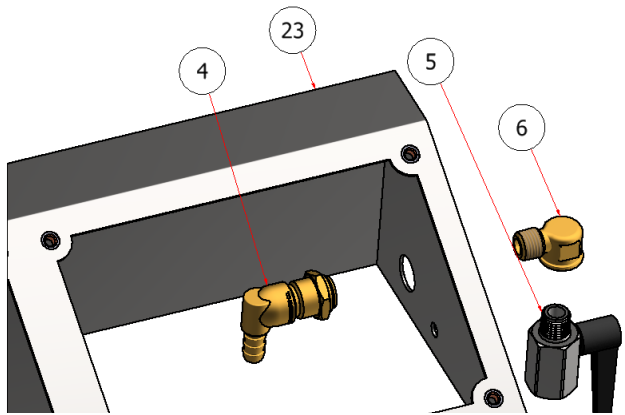

UPRIGHT ASSEMBLY

DRAWING NO. SGLEV-002 REV. 1

PARTS LIST			
ITEM	QTY	PART NUMBER	TITLE
12	1	R27-080	SGL CONTROL PANEL COVER
13	1	C60444	DECAL, DASH PANEL, SGLITE

PARTS LIST			
ITEM	QTY	PART NUMBER	TITLE
14	1	E40011	TACHOMETER
15	4	E40202	2-WAY ROCKER SWITCH, ON OFF

PARTS LIST			
ITEM	QTY	PART NUMBER	TITLE
9	4	TRPC-1012S	SCREW, PHILLIPS, #10 X 1/2
16	1	103059A	HOPPER CONTROL, EARTHWAY
17	2	SSNNC 10-32B	HEX NUT, NYLOCK, 10-32

PARTS LIST			
ITEM	QTY	PART NUMBER	TITLE
11	1	9600K126	RUBBER GROMMET, .06 X 2" HOLE
23	1	W27-175	CONTROL PANEL, SGL

PARTS LIST

ITEM	QTY	PART NUMBER	TITLE
1	1	W27-074	UPRIGHT, SGL
18	1	C60154	KNEE PAD, SGL
22	10	HFSSC-51634	HEX FLANGE BOLT, 5/16-18 x 3/4

PARTS LIST			
ITEM	QTY	PART NUMBER	TITLE
4	1	S51220-B	FITTING, BULKHEAD, BRASS
5	1	S51225	BALL VALVE, 3/8
6	1	S52054	FITTING, 3/8" NPT, BRASS, ELBOW
23	1	W27-175	CONTROL PANEL, SGL

PARTS LIST			
ITEM	QTY	PART NUMBER	TITLE
7	1	C60445	DECAL, DASH PANEL, SGLITE, TOP

PARTS LIST			
ITEM	QTY	PART NUMBER	TITLE
8	1	S53018	TOOL CLIP
9	4	TRPC-1012S	SCREW, PHILLIPS, #10 X 1/2
10	2	HFNCS-10S	HEX FLANGE NUT, #10
20	1	94975A533	CLEVIS PIN, 3/8"