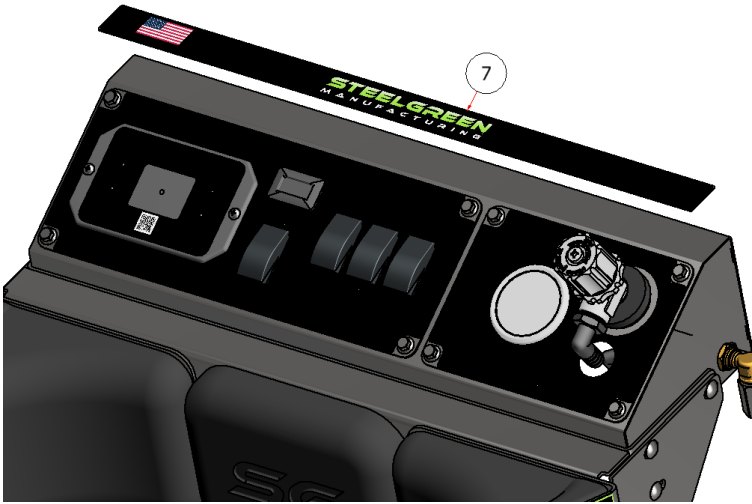

PARTS LIST			
ITEM	QTY	PART NUMBER	TITLE
9	4	TRPC-1012S	SCREW, PHILLIPS, #10 X 1/2
16	1	103059A	HOPPER CONTROL, EARTHWAY
17	2	SSNNC 10-32B	HEX NUT, NYLOCK, 10-32

PARTS LIST			
ITEM	QTY	PART NUMBER	TITLE
11	1	9600K126	RUBBER GROMMET, .06 X 2" HOLE
23	1	W27-175	CONTROL PANEL, SGL

PARTS LIST

ITEM	QTY	PART NUMBER	TITLE
1	1	W27-074	UPRIGHT, SGL
18	1	C60154	KNEE PAD, SGL
22	10	HFSSC-51634	HEX FLANGE BOLT, 5/16-18 x 3/4

PARTS LIST			
ITEM	QTY	PART NUMBER	TITLE
4	1	S51220-B	FITTING, BULKHEAD, BRASS
5	1	S51225	BALL VALVE, 3/8
6	1	S52054	FITTING, 3/8" NPT, BRASS, ELBOW
23	1	W27-175	CONTROL PANEL, SGL

PARTS LIST			
ITEM	QTY	PART NUMBER	TITLE
7	1	C60445	DECAL, DASH PANEL, SGLITE, TOP

PARTS LIST			
ITEM	QTY	PART NUMBER	TITLE
8	1	S53018	TOOL CLIP
9	4	TRPC-1012S	SCREW, PHILLIPS, #10 X 1/2
10	2	HFNCS-10S	HEX FLANGE NUT, #10
20	1	94975A533	CLEVIS PIN, 3/8"