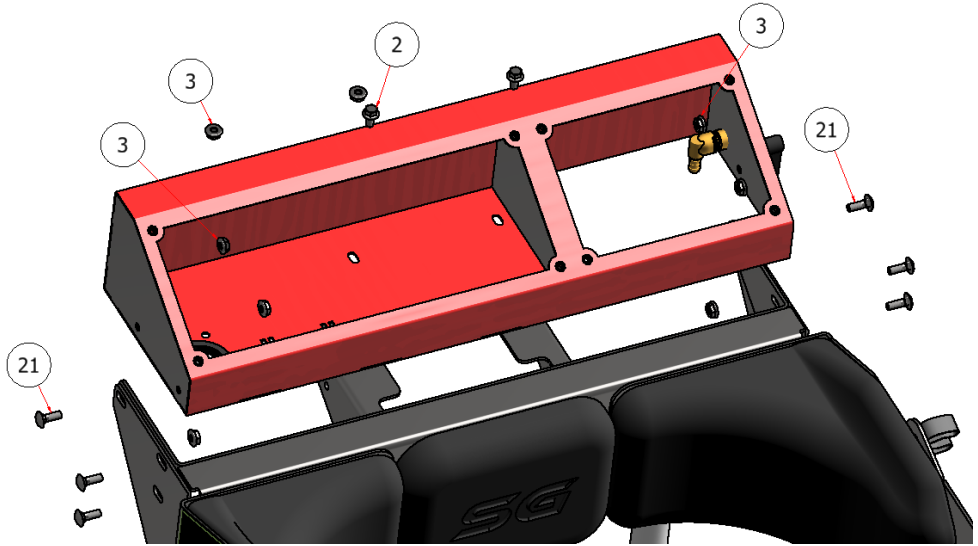

PARTS LIST			
ITEM	QTY	PART NUMBER	TITLE
9	4	TRPC-1012S	SCREW, PHILLIPS, #10 X 1/2
16	1	103059A	HOPPER CONTROL, EARTHWAY
17	2	SSNNC 10-32B	HEX NUT, NYLOCK, 10-32

PARTS LIST			
ITEM	QTY	PART NUMBER	TITLE
11	1	9600K126	RUBBER GROMMET, .06 X 2" HOLE
23	1	W27-175	CONTROL PANEL, SGL

PARTS LIST

ITEM	QTY	PART NUMBER	TITLE
1	1	W27-074	UPRIGHT, SGL
18	1	C60154	KNEE PAD, SGL
22	10	HFSSC-51634	HEX FLANGE BOLT, 5/16-18 x 3/4

PARTS LIST			
ITEM	QTY	PART NUMBER	TITLE
4	1	S51220-B	FITTING, BULKHEAD, BRASS
5	1	S51225	BALL VALVE, 3/8
6	1	S52054	FITTING, 3/8" NPT, BRASS, ELBOW
23	1	W27-175	CONTROL PANEL, SGL

PARTS LIST			
ITEM	QTY	PART NUMBER	TITLE
2	10	HFSSC-145	HEX FLANGE BOLT, SS - 1/4-20 x 1/2
3	8	HFNC5-14S	HEX NUT, 1/4
21	6	CB-2575SS	CARRIAGE BOLT, 1/4" X 3/4" SS

PARTS LIST			
ITEM	QTY	PART NUMBER	TITLE
2	10	HFSSC-145	HEX FLANGE BOLT, SS - 1/4-20 x 1/2

PARTS LIST			
ITEM	QTY	PART NUMBER	TITLE
7	1	C60445	DECAL, DASH PANEL, SGLITE, TOP

PARTS LIST			
ITEM	QTY	PART NUMBER	TITLE
8	1	S53018	TOOL CLIP
9	4	TRPC-1012S	SCREW, PHILLIPS, #10 X 1/2
10	2	HFNCS-10S	HEX FLANGE NUT, #10
20	1	94975A533	CLEVIS PIN, 3/8"