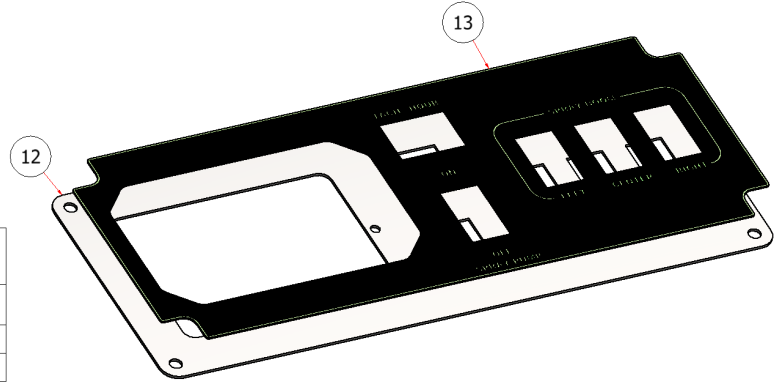

UPRIGHT ASSEMBLY

DRAWING NO. SGLEV-002 REV. 1

PARTS LIST			
ITEM	QTY	PART NUMBER	TITLE
12	1	R27-080	SGL CONTROL PANEL COVER
13	1	C60444	DECAL, DASH PANEL, SGLITE

PARTS LIST			
ITEM	QTY	PART NUMBER	TITLE
14	1	E40011	TACHOMETER
15	4	E40202	2-WAY ROCKER SWITCH, ON OFF

PARTS LIST			
ITEM	QTY	PART NUMBER	TITLE
9	4	TRPC-1012S	SCREW, PHILLIPS, #10 X 1/2
16	1	103059A	HOPPER CONTROL, EARTHWAY
17	2	SSNNC 10-32B	HEX NUT, NYLOCK, 10-32

PARTS LIST			
ITEM	QTY	PART NUMBER	TITLE
11	1	9600K126	RUBBER GROMMET, .06 X 2" HOLE
23	1	W27-175	CONTROL PANEL, SGL

PARTS LIST

ITEM	QTY	PART NUMBER	TITLE
1	1	W27-074	UPRIGHT, SGL
18	1	C60154	KNEE PAD, SGL
22	10	HFSSC-51634	HEX FLANGE BOLT, 5/16-18 x 3/4

PARTS LIST			
ITEM	QTY	PART NUMBER	TITLE
4	1	S51220-B	FITTING, BULKHEAD, BRASS
5	1	S51225	BALL VALVE, 3/8
6	1	S52054	FITTING, 3/8" NPT, BRASS, ELBOW
23	1	W27-175	CONTROL PANEL, SGL

PARTS LIST			
ITEM	QTY	PART NUMBER	TITLE
7	1	C60445	DECAL, DASH PANEL, SGLITE, TOP

PARTS LIST			
ITEM	QTY	PART NUMBER	TITLE
8	1	S53018	TOOL CLIP
9	4	TRPC-1012S	SCREW, PHILLIPS, #10 X 1/2
10	2	HFNCS-10S	HEX FLANGE NUT, #10
20	1	94975A533	CLEVIS PIN, 3/8"