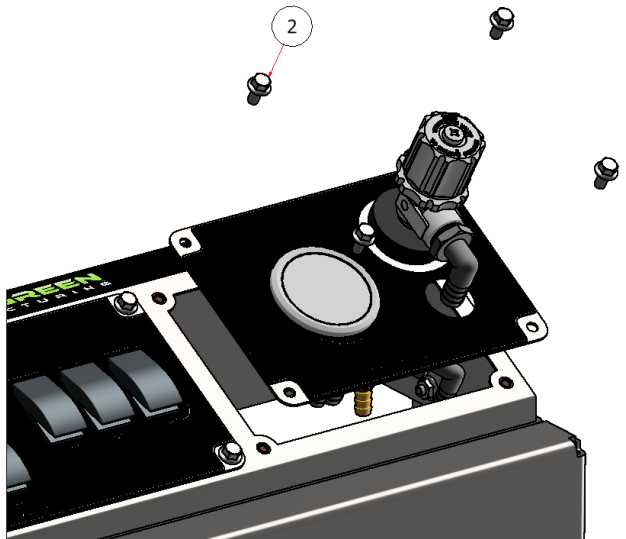

PARTS LIST			
ITEM	QTY	PART NUMBER	TITLE
9	4	TRPC-1012S	SCREW, PHILLIPS, #10 X 1/2
16	1	103059A	HOPPER CONTROL, EARTHWAY
17	2	SSNNC 10-32B	HEX NUT, NYLOCK, 10-32

PARTS LIST			
ITEM	QTY	PART NUMBER	TITLE
11	1	9600K126	RUBBER GROMMET, .06 X 2" HOLE
23	1	W27-175	CONTROL PANEL, SGL

PARTS LIST

ITEM	QTY	PART NUMBER	TITLE
1	1	W27-074	UPRIGHT, SGL
18	1	C60154	KNEE PAD, SGL
22	10	HFSSC-51634	HEX FLANGE BOLT, 5/16-18 x 3/4

PARTS LIST			
ITEM	QTY	PART NUMBER	TITLE
4	1	S51220-B	FITTING, BULKHEAD, BRASS
5	1	S51225	BALL VALVE, 3/8
6	1	S52054	FITTING, 3/8" NPT, BRASS, ELBOW
23	1	W27-175	CONTROL PANEL, SGL

PARTS LIST			
ITEM	QTY	PART NUMBER	TITLE
2	10	HFSSC-145	HEX FLANGE BOLT, SS - 1/4-20 x 1/2
3	8	HFNC5-14S	HEX NUT, 1/4
21	6	CB-2575SS	CARRIAGE BOLT, 1/4" X 3/4" SS

PARTS LIST			
ITEM	QTY	PART NUMBER	TITLE
2	10	HFSSC-145	HEX FLANGE BOLT, SS - 1/4-20 x 1/2

PARTS LIST			
ITEM	QTY	PART NUMBER	TITLE
7	1	C60445	DECAL, DASH PANEL, SGLITE, TOP

PARTS LIST			
ITEM	QTY	PART NUMBER	TITLE
8	1	S53018	TOOL CLIP
9	4	TRPC-1012S	SCREW, PHILLIPS, #10 X 1/2
10	2	HFNCS-10S	HEX FLANGE NUT, #10
20	1	94975A533	CLEVIS PIN, 3/8"