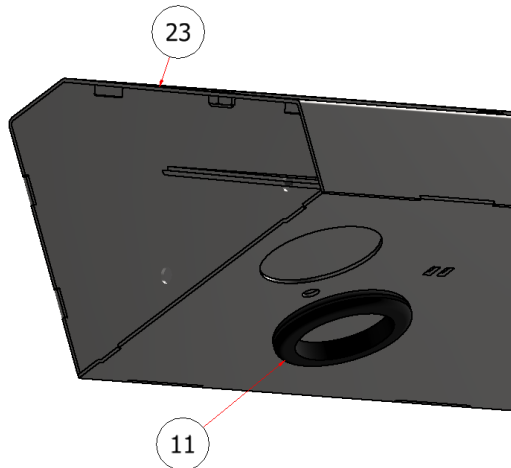

UPRIGHT ASSEMBLY

DRAWING NO. SGLEV-002 REV. 1

PARTS LIST			
ITEM	QTY	PART NUMBER	TITLE
12	1	R27-080	SGL CONTROL PANEL COVER
13	1	C60444	DECAL, DASH PANEL, SGLITE

PARTS LIST			
ITEM	QTY	PART NUMBER	TITLE
14	1	E40011	TACHOMETER
15	4	E40202	2-WAY ROCKER SWITCH, ON OFF

PARTS LIST			
ITEM	QTY	PART NUMBER	TITLE
9	4	TRPC-1012S	SCREW, PHILLIPS, #10 X 1/2
16	1	103059A	HOPPER CONTROL, EARTHWAY
17	2	SSNNC 10-32B	HEX NUT, NYLOCK, 10-32

PARTS LIST			
ITEM	QTY	PART NUMBER	TITLE
11	1	9600K126	RUBBER GROMMET, .06 X 2" HOLE
23	1	W27-175	CONTROL PANEL, SGL

PARTS LIST

ITEM	QTY	PART NUMBER	TITLE
1	1	W27-074	UPRIGHT, SGL
18	1	C60154	KNEE PAD, SGL
22	10	HFSSC-51634	HEX FLANGE BOLT, 5/16-18 x 3/4

PARTS LIST			
ITEM	QTY	PART NUMBER	TITLE
4	1	S51220-B	FITTING, BULKHEAD, BRASS
5	1	S51225	BALL VALVE, 3/8
6	1	S52054	FITTING, 3/8" NPT, BRASS, ELBOW
23	1	W27-175	CONTROL PANEL, SGL

PARTS LIST			
ITEM	QTY	PART NUMBER	TITLE
7	1	C60445	DECAL, DASH PANEL, SGLITE, TOP

PARTS LIST			
ITEM	QTY	PART NUMBER	TITLE
8	1	S53018	TOOL CLIP
9	4	TRPC-1012S	SCREW, PHILLIPS, #10 X 1/2
10	2	HFNCS-10S	HEX FLANGE NUT, #10
20	1	94975A533	CLEVIS PIN, 3/8"