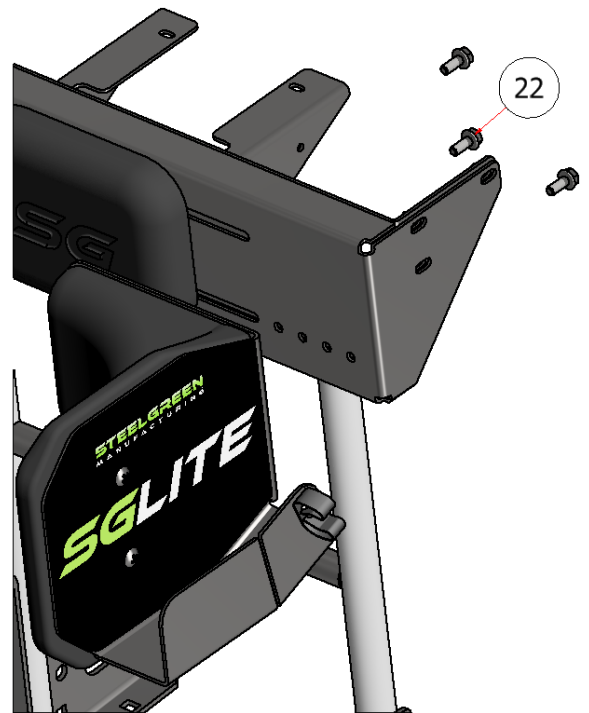

UPRIGHT ASSEMBLY

DRAWING NO. SGLEV-002 REV. 1

PARTS LIST			
ITEM	QTY	PART NUMBER	TITLE
12	1	R27-080	SGL CONTROL PANEL COVER
13	1	C60444	DECAL, DASH PANEL, SGLITE

PARTS LIST			
ITEM	QTY	PART NUMBER	TITLE
14	1	E40011	TACHOMETER
15	4	E40202	2-WAY ROCKER SWITCH, ON OFF

PARTS LIST			
ITEM	QTY	PART NUMBER	TITLE
9	4	TRPC-1012S	SCREW, PHILLIPS, #10 X 1/2
16	1	103059A	HOPPER CONTROL, EARTHWAY
17	2	SSNNC 10-32B	HEX NUT, NYLOCK, 10-32

PARTS LIST			
ITEM	QTY	PART NUMBER	TITLE
11	1	9600K126	RUBBER GROMMET, .06 X 2" HOLE
23	1	W27-175	CONTROL PANEL, SGL

PARTS LIST

ITEM	QTY	PART NUMBER	TITLE
1	1	W27-074	UPRIGHT, SGL
18	1	C60154	KNEE PAD, SGL
22	10	HFSSC-51634	HEX FLANGE BOLT, 5/16-18 x 3/4

PARTS LIST			
ITEM	QTY	PART NUMBER	TITLE
4	1	S51220-B	FITTING, BULKHEAD, BRASS
5	1	S51225	BALL VALVE, 3/8
6	1	S52054	FITTING, 3/8" NPT, BRASS, ELBOW
23	1	W27-175	CONTROL PANEL, SGL

PARTS LIST			
ITEM	QTY	PART NUMBER	TITLE
7	1	C60445	DECAL, DASH PANEL, SGLITE, TOP

PARTS LIST			
ITEM	QTY	PART NUMBER	TITLE
8	1	S53018	TOOL CLIP
9	4	TRPC-1012S	SCREW, PHILLIPS, #10 X 1/2
10	2	HFNCS-10S	HEX FLANGE NUT, #10
20	1	94975A533	CLEVIS PIN, 3/8"