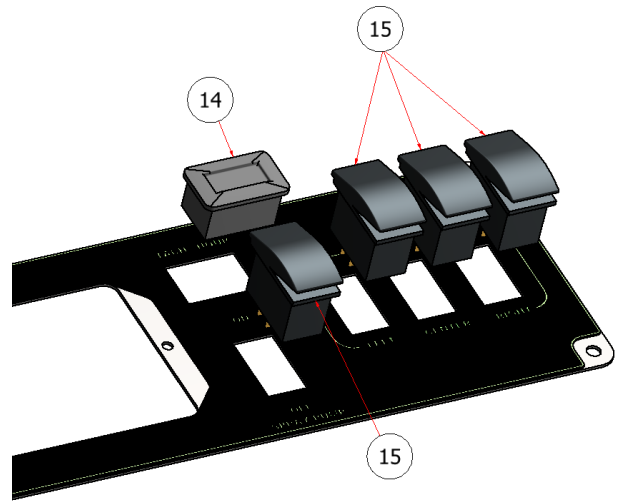

UPRIGHT ASSEMBLY

DRAWING NO. SGLEV-002 REV. 1

PARTS LIST			
ITEM	QTY	PART NUMBER	TITLE
12	1	R27-080	SGL CONTROL PANEL COVER
13	1	C60444	DECAL, DASH PANEL, SGLITE

PARTS LIST			
ITEM	QTY	PART NUMBER	TITLE
14	1	E40011	TACHOMETER
15	4	E40202	2-WAY ROCKER SWITCH, ON OFF

PARTS LIST			
ITEM	QTY	PART NUMBER	TITLE
9	4	TRPC-1012S	SCREW, PHILLIPS, #10 X 1/2
16	1	103059A	HOPPER CONTROL, EARTHWAY
17	2	SSNNC 10-32B	HEX NUT, NYLOCK, 10-32

PARTS LIST			
ITEM	QTY	PART NUMBER	TITLE
11	1	9600K126	RUBBER GROMMET, .06 X 2" HOLE
23	1	W27-175	CONTROL PANEL, SGL

PARTS LIST

ITEM	QTY	PART NUMBER	TITLE
1	1	W27-074	UPRIGHT, SGL
18	1	C60154	KNEE PAD, SGL
22	10	HFSSC-51634	HEX FLANGE BOLT, 5/16-18 x 3/4

PARTS LIST			
ITEM	QTY	PART NUMBER	TITLE
4	1	S51220-B	FITTING, BULKHEAD, BRASS
5	1	S51225	BALL VALVE, 3/8
6	1	S52054	FITTING, 3/8" NPT, BRASS, ELBOW
23	1	W27-175	CONTROL PANEL, SGL

PARTS LIST			
ITEM	QTY	PART NUMBER	TITLE
7	1	C60445	DECAL, DASH PANEL, SGLITE, TOP

PARTS LIST			
ITEM	QTY	PART NUMBER	TITLE
8	1	S53018	TOOL CLIP
9	4	TRPC-1012S	SCREW, PHILLIPS, #10 X 1/2
10	2	HFNCS-10S	HEX FLANGE NUT, #10
20	1	94975A533	CLEVIS PIN, 3/8"