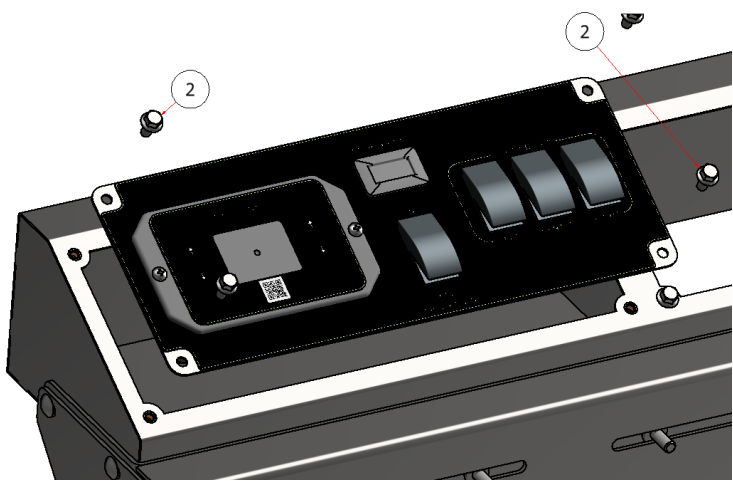

PARTS LIST			
ITEM	QTY	PART NUMBER	TITLE
2	10	HFSSC-145	HEX FLANGE BOLT, SS - 1/4-20 x 1/2