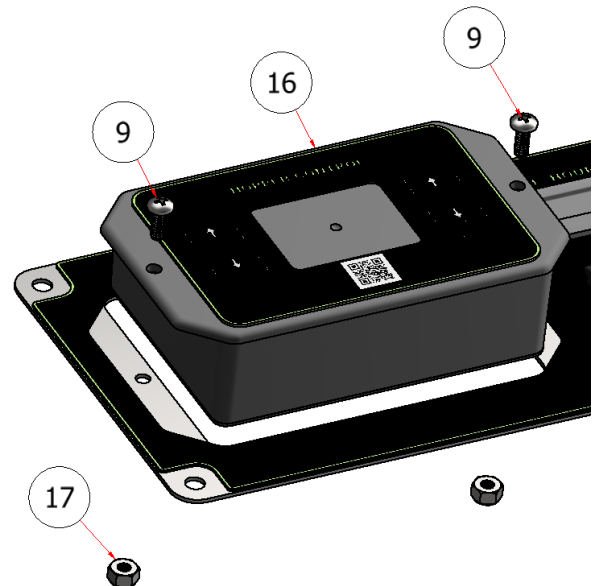

UPRIGHT ASSEMBLY

DRAWING NO. SGLEV-002 REV. 1

PARTS LIST			
ITEM	QTY	PART NUMBER	TITLE
12	1	R27-080	SGL CONTROL PANEL COVER
13	1	C60444	DECAL, DASH PANEL, SGLITE

PARTS LIST			
ITEM	QTY	PART NUMBER	TITLE
14	1	E40011	TACHOMETER
15	4	E40202	2-WAY ROCKER SWITCH, ON OFF

PARTS LIST			
ITEM	QTY	PART NUMBER	TITLE
9	4	TRPC-1012S	SCREW, PHILLIPS, #10 X 1/2
16	1	103059A	HOPPER CONTROL, EARTHWAY
17	2	SSNNC 10-32B	HEX NUT, NYLOCK, 10-32

PARTS LIST			
ITEM	QTY	PART NUMBER	TITLE
11	1	9600K126	RUBBER GROMMET, .06 X 2" HOLE
23	1	W27-175	CONTROL PANEL, SGL

PARTS LIST

ITEM	QTY	PART NUMBER	TITLE
1	1	W27-074	UPRIGHT, SGL
18	1	C60154	KNEE PAD, SGL
22	10	HFSSC-51634	HEX FLANGE BOLT, 5/16-18 x 3/4

PARTS LIST			
ITEM	QTY	PART NUMBER	TITLE
4	1	S51220-B	FITTING, BULKHEAD, BRASS
5	1	S51225	BALL VALVE, 3/8
6	1	S52054	FITTING, 3/8" NPT, BRASS, ELBOW
23	1	W27-175	CONTROL PANEL, SGL

PARTS LIST			
ITEM	QTY	PART NUMBER	TITLE
7	1	C60445	DECAL, DASH PANEL, SGLITE, TOP

PARTS LIST			
ITEM	QTY	PART NUMBER	TITLE
8	1	S53018	TOOL CLIP
9	4	TRPC-1012S	SCREW, PHILLIPS, #10 X 1/2
10	2	HFNCS-10S	HEX FLANGE NUT, #10
20	1	94975A533	CLEVIS PIN, 3/8"