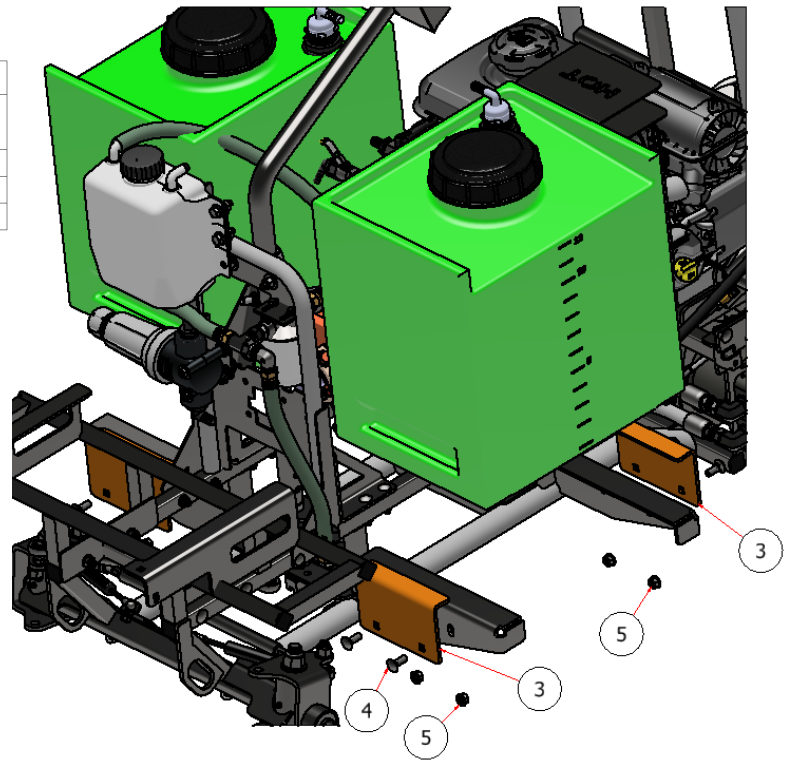

# VALVE & TANKS ASSEMBLY

DRAWING NO. SGLEV-005 REV. 1

# STEELGREEN MANUFACTURING

PARTS LIST			
ITEM	QTY	PART NUMBER	TITLE
2	4	HFSSC-145	HEX FLANGE BOLT, SS - 1/4-20 x 1/2

PARTS LIST			
ITEM	QTY	PART NUMBER	TITLE
3	4	R27-092	SGL TANK CLAMP

PARTS LIST			
ITEM	QTY	PART NUMBER	TITLE
3	4	R27-092	SGL TANK CLAMP
4	8	CB-381SS	CARRIAGE BOLT, SS - 3/8-16 x 1
5	8	HFNC3-375S	HEX FLANGE NUT, 3/8

PARTS LIST			
ITEM	QTY	PART NUMBER	TITLE
7	1	S53019	HOSE, COIL
8	1	S51260	HANDLE, SPRAY
9	1	S52161	NOZZLE, SPRAY