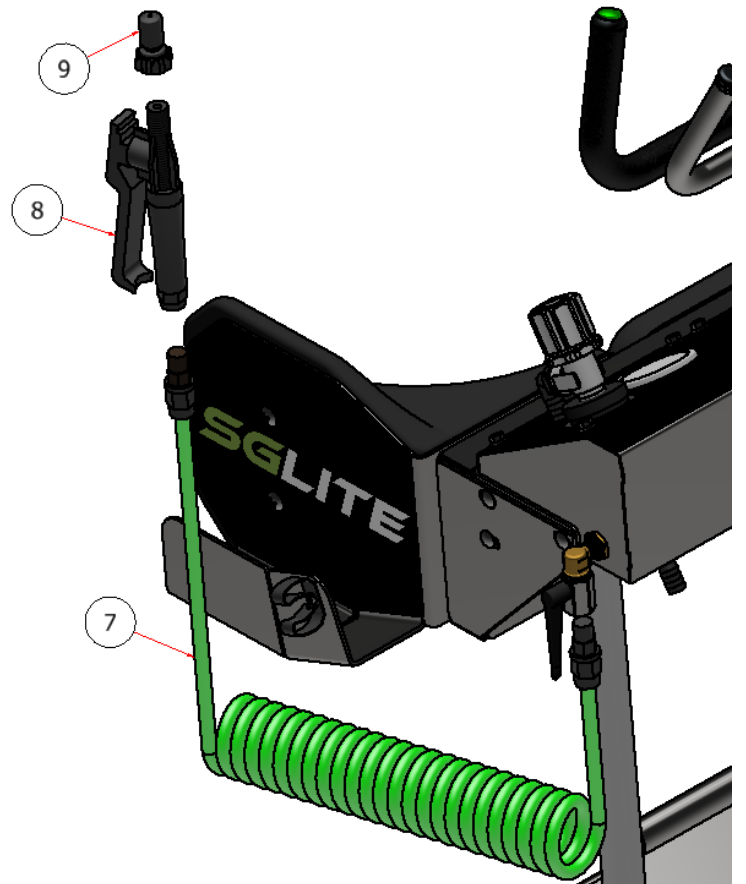

# STEELGREEN MANUFACTURING

PARTS LIST			
ITEM	QTY	PART NUMBER	TITLE
2	4	HFSSC-145	HEX FLANGE BOLT, SS - 1/4-20 x 1/2

PARTS LIST			
ITEM	QTY	PART NUMBER	TITLE
3	4	R27-092	SGL TANK CLAMP

PARTS LIST			
ITEM	QTY	PART NUMBER	TITLE
3	4	R27-092	SGL TANK CLAMP
4	8	CB-381SS	CARRIAGE BOLT, SS - 3/8-16 x 1
5	8	HFNC3-375S	HEX FLANGE NUT, 3/8

PARTS LIST			
ITEM	QTY	PART NUMBER	TITLE
7	1	S53019	HOSE, COIL
8	1	S51260	HANDLE, SPRAY
9	1	S52161	NOZZLE, SPRAY