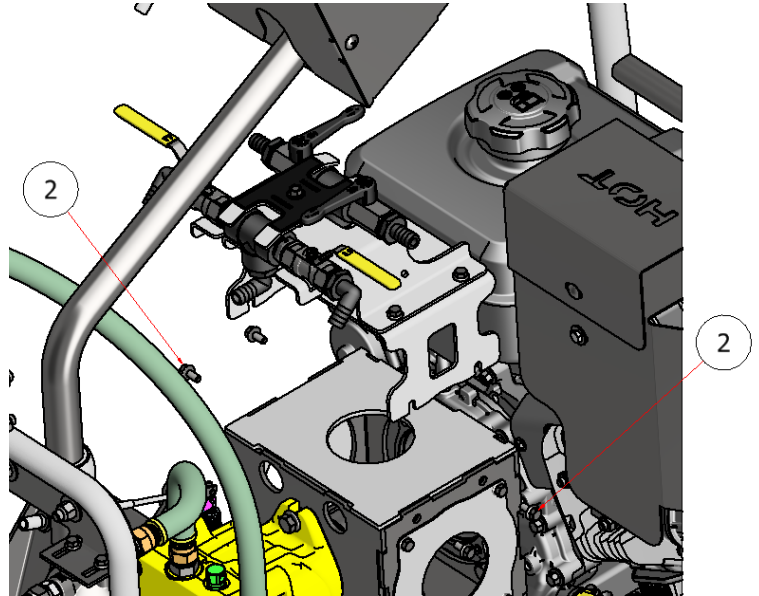

# VALVE & TANKS ASSEMBLY

DRAWING NO. SGLEV-005 REV. 1

# STEELGREEN MANUFACTURING

PARTS LIST			
ITEM	QTY	PART NUMBER	TITLE
2	4	HFSSC-145	HEX FLANGE BOLT, SS - 1/4-20 x 1/2

PARTS LIST			
ITEM	QTY	PART NUMBER	TITLE
3	4	R27-092	SGL TANK CLAMP

PARTS LIST			
ITEM	QTY	PART NUMBER	TITLE
3	4	R27-092	SGL TANK CLAMP
4	8	CB-381SS	CARRIAGE BOLT, SS - 3/8-16 x 1
5	8	HFNC3-375S	HEX FLANGE NUT, 3/8

PARTS LIST			
ITEM	QTY	PART NUMBER	TITLE
7	1	S53019	HOSE, COIL
8	1	S51260	HANDLE, SPRAY
9	1	S52161	NOZZLE, SPRAY