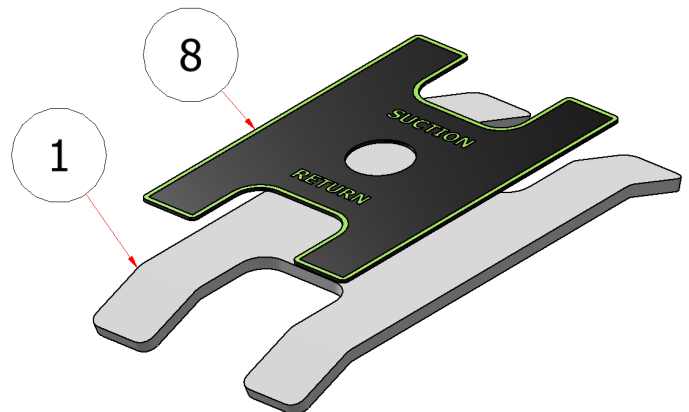

VALVE SUB-ASSY.

DRAWING NO. SGLEV-018 REV. 1

PARTS LIST			
ITEM	QTY	PART NUMBER	TITLE
4	4	S52025	1/2 MPT X 1/2 BARB
5	2	S52005	1/2 CLASS 2000 TEE
11	2	S51296-1/2	BALL VALVE, 1/2"SS
12	2	S52062	PIPE NIPPLE, 1/2"

PARTS LIST			
ITEM	QTY	PART NUMBER	TITLE
3	2	S34DZ0	BALL VALVE, 1/2"
4	4	S52025	1/2 MPT X 1/2 BARB
5	2	S52005	1/2 CLASS 2000 TEE
6	2	S52013	1/2 MNPT X 1/2 HOSE BARB

PARTS LIST			
ITEM	QTY	PART NUMBER	TITLE
1	1	R22-046	SG46, 42 DUAL BOOM TANK VALVE HOLDER
8	1	C60453	DECAL, VALVE ASSEMBLY, SGL

PARTS LIST			
ITEM	QTY	PART NUMBER	TITLE
7	4	HFSSC-145	HEX FLANGE BOLT, SS - 1/4-20 x 1/2
10	1	HW27-172	SUPPORT, VALVE ASSEMBLY, LOWER