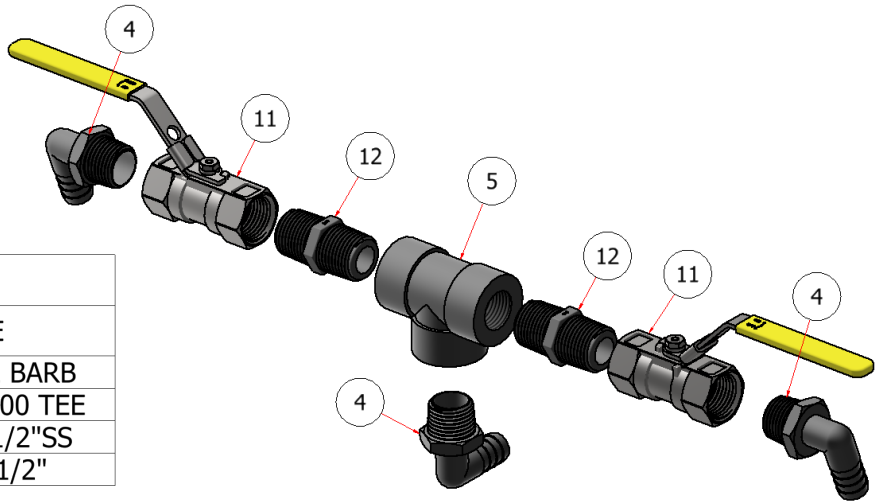

VALVE SUB-ASSY.

DRAWING NO. SGLEV-018 REV. 1

PARTS LIST			
ITEM	QTY	PART NUMBER	TITLE
4	4	S52025	1/2 MPT X 1/2 BARB
5	2	S52005	1/2 CLASS 2000 TEE
11	2	S51296-1/2	BALL VALVE, 1/2"SS
12	2	S52062	PIPE NIPPLE, 1/2"

PARTS LIST			
ITEM	QTY	PART NUMBER	TITLE
3	2	S34DZ0	BALL VALVE, 1/2"
4	4	S52025	1/2 MPT X 1/2 BARB
5	2	S52005	1/2 CLASS 2000 TEE
6	2	S52013	1/2 MNPT X 1/2 HOSE BARB

PARTS LIST			
ITEM	QTY	PART NUMBER	TITLE
1	1	R22-046	SG46, 42 DUAL BOOM TANK VALVE HOLDER
8	1	C60453	DECAL, VALVE ASSEMBLY, SGL

PARTS LIST			
ITEM	QTY	PART NUMBER	TITLE
7	4	HFSSC-145	HEX FLANGE BOLT, SS - 1/4-20 x 1/2
10	1	HW27-172	SUPPORT, VALVE ASSEMBLY, LOWER