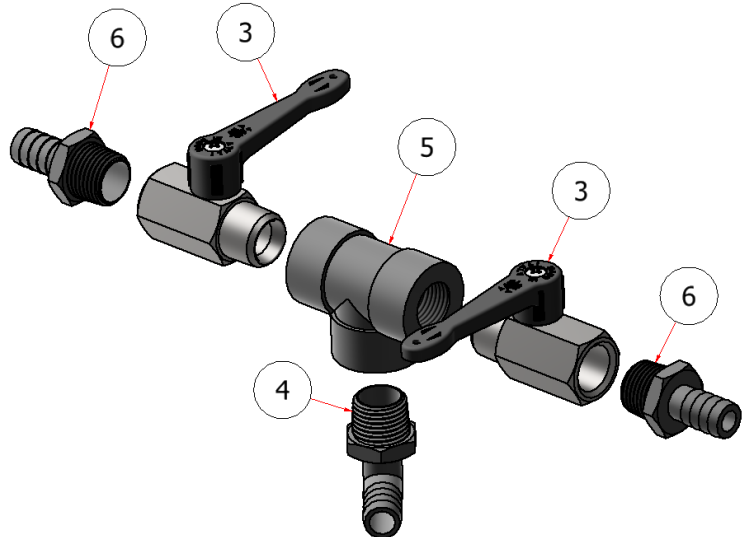

VALVE SUB-ASSY.

DRAWING NO. SGLEV-018 REV. 1

PARTS LIST			
ITEM	QTY	PART NUMBER	TITLE
4	4	S52025	1/2 MPT X 1/2 BARB
5	2	S52005	1/2 CLASS 2000 TEE
11	2	S51296-1/2	BALL VALVE, 1/2"SS
12	2	S52062	PIPE NIPPLE, 1/2"

PARTS LIST			
ITEM	QTY	PART NUMBER	TITLE
3	2	S34DZ0	BALL VALVE, 1/2"
4	4	S52025	1/2 MPT X 1/2 BARB
5	2	S52005	1/2 CLASS 2000 TEE
6	2	S52013	1/2 MNPT X 1/2 HOSE BARB

PARTS LIST			
ITEM	QTY	PART NUMBER	TITLE
1	1	R22-046	SG46, 42 DUAL BOOM TANK VALVE HOLDER
8	1	C60453	DECAL, VALVE ASSEMBLY, SGL

PARTS LIST			
ITEM	QTY	PART NUMBER	TITLE
7	4	HFSSC-145	HEX FLANGE BOLT, SS - 1/4-20 x 1/2
10	1	HW27-172	SUPPORT, VALVE ASSEMBLY, LOWER