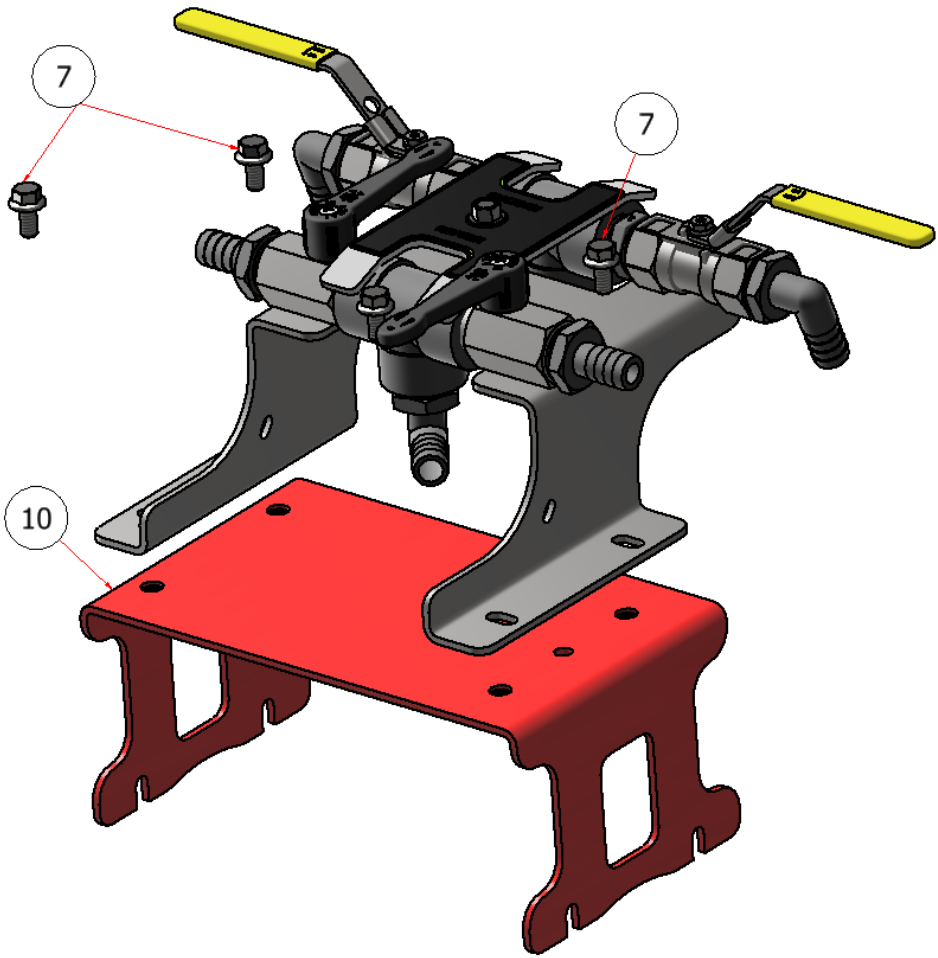

VALVE SUB-ASSY.

DRAWING NO. SGLEV-018 REV. 1

PARTS LIST			
ITEM	QTY	PART NUMBER	TITLE
4	4	S52025	1/2 MPT X 1/2 BARB
5	2	S52005	1/2 CLASS 2000 TEE
11	2	S51296-1/2	BALL VALVE, 1/2"SS
12	2	S52062	PIPE NIPPLE, 1/2"

PARTS LIST			
ITEM	QTY	PART NUMBER	TITLE
3	2	S34DZ0	BALL VALVE, 1/2"
4	4	S52025	1/2 MPT X 1/2 BARB
5	2	S52005	1/2 CLASS 2000 TEE
6	2	S52013	1/2 MNPT X 1/2 HOSE BARB

PARTS LIST			
ITEM	QTY	PART NUMBER	TITLE
1	1	R22-046	SG46, 42 DUAL BOOM TANK VALVE HOLDER
8	1	C60453	DECAL, VALVE ASSEMBLY, SGL

PARTS LIST			
ITEM	QTY	PART NUMBER	TITLE
7	4	HFSSC-145	HEX FLANGE BOLT, SS - 1/4-20 x 1/2
10	1	HW27-172	SUPPORT, VALVE ASSEMBLY, LOWER